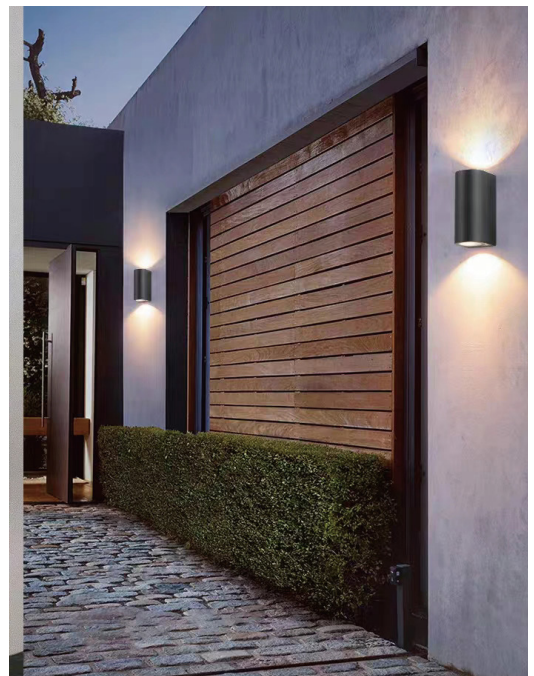

Applications

. Park . Square . Tourist attraction . Corridor