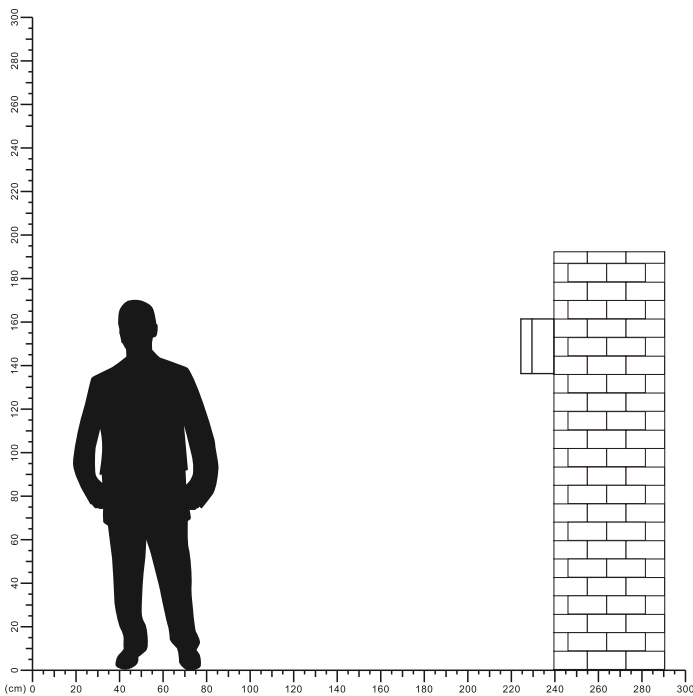

Applications

. Park . Square . Tourist attraction . Corridor