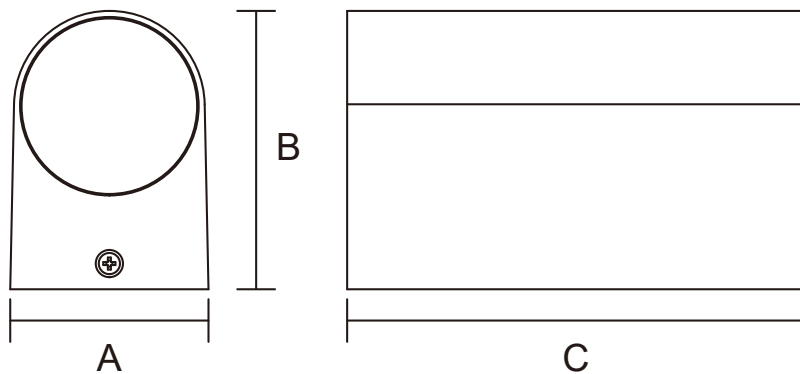

LAMP ACCESSORIES

Z005

IP65

Item Code	Socket	Dimensions in mm			kg
		A	B	C	
Z005	GU10*2	65	92	152	0.5

Dimensions in mm

Description:
LAMP ACCESSORIES

Main material:
Aluminum+Glass

Specification