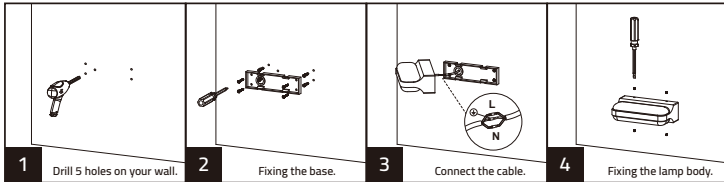

NOORCO

LED OUTDOOR WALL LAMP

Warning

- Please read the product instructions carefully before installation. Keep this installation instruction manual for future reference.
- Installation of stationary products and connection of cables shall comply with local national electrical codes.
- For safety reasons, the product must be grounded to prevent damage from electrical leakage.
- All installation procedures must be performed by qualified electrician personnel.
- If the shell or internal structure of the product is damaged, please cut off the power and replace it by qualified electricians.

Product Installation and Wiring Diagram

Product Specifications and Dimensions

Model No:	NR-BD101-7 WW
Item Code:	Z012
Input:	AC220-240V 50/60Hz
Power:	7W
Lumen Output:	455lm
CCT:	3000K
Beam angle:	180°
IP rated:	IP65