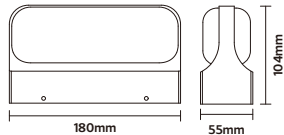

NOORCO

LED OUTDOOR WALL LAMP

Warning

- Please read the product instructions carefully before installation. Keep this installation instruction manual for future reference.
- Installation of stationary products and connection of cables shall comply with local national electrical codes.
- For safety reasons, the product must be grounded to prevent damage from electrical leakage.
- All installation procedures must be performed by qualified electrician personnel.
- If the shell or internal structure of the product is damaged, please cut off the power and replace it by qualified electricians.

Product Installation and Wiring Diagram

Product Specifications and Dimensions

Model No:	NR-BD101-7 WW
Item Code:	Z012
Input:	AC220-240V 50/60Hz
Power:	7W
Lumen Output:	455lm
CCT:	3000K
Beam angle:	180°
IP rated:	IP65