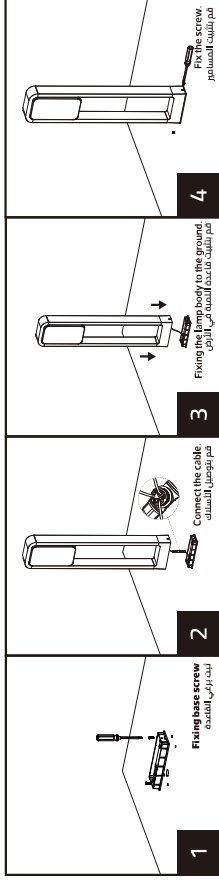

105x148.5mm

NOORCO

LED OUTDOOR LAWN LAMP

Warning

- Please read the product instructions carefully before installation. Keep this installation instruction manual for future reference.
- Installation of stationary products and connection of cables shall comply with local national electrical codes.
- For safety reasons, the product must be grounded to prevent damage from electrical leakage.
- All installation procedures must be performed by qualified electrician personnel.
- If the shell or internal structure of the product is damaged, please cut off the power and replace it by qualified electricians.

Note:

The external flexible cable or cord of this luminaire cannot be replaced; if the cord is damaged, the luminaire shall be destroyed. The light source of this luminaire is not replaceable; when the light source reaches its end of life the whole luminaire shall be replaced;

Product Installation and Wiring Diagram

Product Specifications and Dimensions

Model No:	NR-OLL0001-20-30K-BK-320D
Input:	AC220-240V 50/60Hz
Power:	20W
Lumen Output:	1480lm
CCT:	3000K
IP rated:	320°
Beam Angle:	IP65
Ra:	≥80