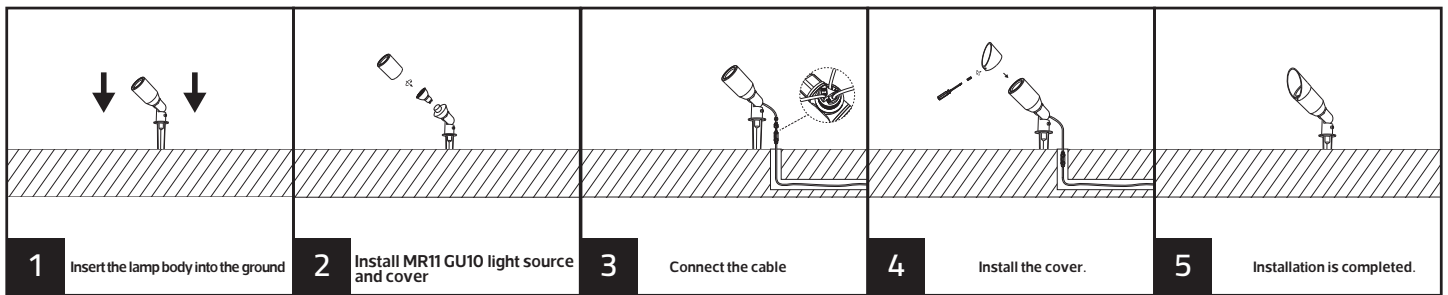

تركيب المنتج ومخطط توصيل الأسلاك

مواصفات المنتج وأبعاده

CP7006-MR11	رمز العنصر
AC220-240V 50/60Hz	الجهد الكهربائي:
GU10*1	انواع القاعدة :
Max 40W	الاستطاعة القصوى :
IP65	درجة الحماية
Φ45x505	الطول x الارتفاع (مم):
MR11	نوع اللبة

ta:50°C

Customer Service Center.8004300030

Made in China
صنع في الصين

NOORCO

LAMP ACCESSORIES

Warning

- Please read the product instructions carefully before installation. Keep this installation instruction manual for future reference.
- Please save this installation manual for future reference. Installation of stationary products and connection of cables shall comply with local national electrical codes.
- For safety reasons, the product must be grounded to prevent damage from electrical leakage.
- All installation procedures must be performed by qualified electrician personnel.
- This product belongs to the lamp holder shell, need to buy additional lamps in line with the lamp holder for use. If the shell is damaged and the waterproof grade cannot reach IP65, please cut off the power immediately and stop using it to avoid injury.

Product Installation and Wiring Diagram

Product Specifications and Dimensions

Item Code:	CP7006-MR11
Input:	AC100-240V 50/60Hz
Cap Type:	GU10*1
Power:	Max 40W
IP rated:	IP65
ΦLxH(mm):	Φ45x505
Lamp Type:	MR11