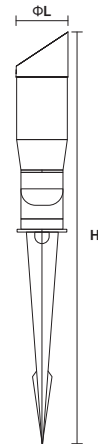

تركيب المنتج ومخطط توصيل الأسلاك

مواصفات المنتج وأبعاده

CP7006-MR11	رمز العنصر
AC220-240V 50/60Hz	الجهد الكهربائي:
GU10*1	انواع القاعدة :
Max 40W	الاستطاعة القصوى :
IP65	درجة الحماية
Φ45x505	الطول x الارتفاع (مم):
MR11	نوع اللبة

ta:50°C

Customer Service Center.8004300030

Made in China
صنع في الصين

NOORCO

LAMP ACCESSORIES

Warning

- Please read the product instructions carefully before installation. Keep this installation instruction manual for future reference.
- Please save this installation manual for future reference. Installation of stationary products and connection of cables shall comply with local national electrical codes.
- For safety reasons, the product must be grounded to prevent damage from electrical leakage.
- All installation procedures must be performed by qualified electrician personnel.
- This product belongs to the lamp holder shell, need to buy additional lamps in line with the lamp holder for use. If the shell is damaged and the waterproof grade cannot reach IP65, please cut off the power immediately and stop using it to avoid injury.

Product Installation and Wiring Diagram

Product Specifications and Dimensions

Item Code:	CP7006-MR11
Input:	AC100-240V 50/60Hz
Cap Type:	GU10*1
Power:	Max 40W
IP rated:	IP65
ΦLxH(mm):	Φ45x505
Lamp Type:	MR11