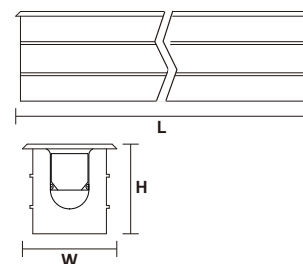

مواصفات المنتج وأبعاده

NR-WG102-1M-18	NR-WG102-50CM-9	NR-WG102-30CM-6	NR-WG102-15CM-5	رمز العنصر:
AC220-240V 50/60Hz	AC220-240V 50/60Hz	AC220-240V 50/60Hz	AC220-240V 50/60Hz	الجهد الكهربائي:
W 18	W 9	W 6	W 5	الاستطاعة :
lm1332	lm585	lm390	lm425	الخرج باللومن:
3000	3000	3000	3000	درجة حرارة اللون CCT:
36	36	36	36	زاوية الإشعاع:
IP67	IP67	IP67	IP67	درجة الحماية :
≥80	≥80	≥80	≥80	:Ra
90x90 x 1000	90x90 x 500	90x90 x 300	90x90 x 150	الطول x العرض x الارتفاع (mm)

IP67 ta:50°C

Customer Service Center. 8004300030
Made in China
صنع في الصين

NOORCO

LED OUTDOOR BURIED LAMP

Warning

- Please read the product instructions carefully before installation. Keep this installation instruction manual for future reference.
- Installation of stationary products and connection of cables shall comply with local national electrical codes.
- For safety reasons, the product must be grounded to prevent damage from electrical leakage.
- All installation procedures must be performed by qualified electrician personnel.
- If the shell or internal structure of the product is damaged, please cut off the power and replace it by qualified electricians.

Product Installation and Wiring Diagram

Product Specifications and Dimensions

Item Code:	NR-WG102-15CM-5	NR-WG102-30CM-6	NR-WG102-50CM-9	NR-WG102-1M-18
Input:	AC220-240V 50/60Hz	AC220-240V 50/60Hz	AC220-240V 50/60Hz	AC220-240V 50/60Hz
Power:	5W	6W	9W	18W
Lumen Output:	425lm	390lm	585lm	1332lm
CCT:	3000K	3000K	3000K	3000K
Beam angle:	36°	36°	36°	36°
IP rated:	IP67	IP67	IP67	IP67
Ra:	≥80	≥80	≥80	≥80
LxWxH(mm):	150x90x90	300x90x90	500x90x90	1000x90x90