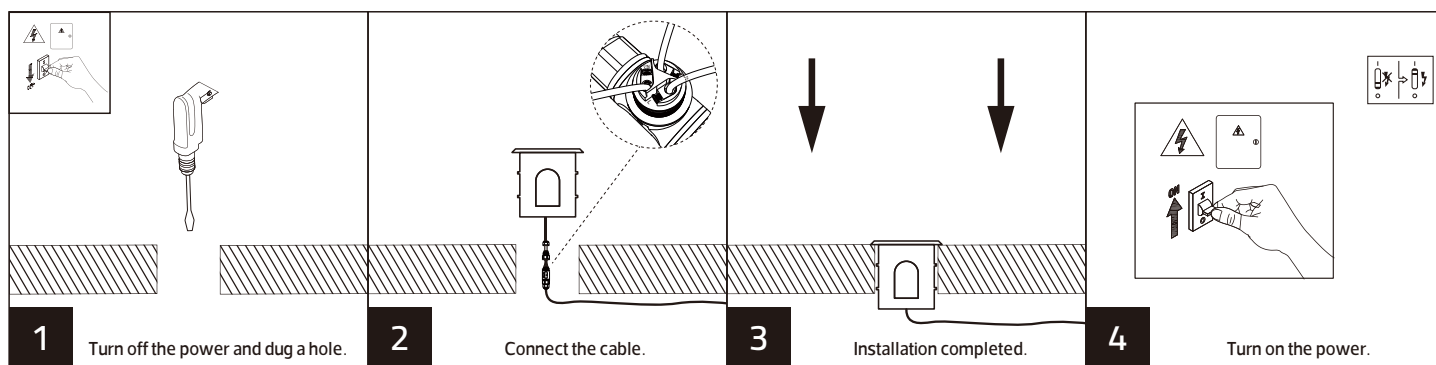

IP67 ta:50°C

Customer Service Center. 8004300030
Made in China
صنع في الصين

NOORCO

LED OUTDOOR BURIED LAMP

Warning

- Please read the product instructions carefully before installation. Keep this installation instruction manual for future reference.
- Installation of stationary products and connection of cables shall comply with local national electrical codes.
- For safety reasons, the product must be grounded to prevent damage from electrical leakage.
- All installation procedures must be performed by qualified electrician personnel.
- If the shell or internal structure of the product is damaged, please cut off the power and replace it by qualified electricians.

Product Installation and Wiring Diagram

Product Specifications and Dimensions

Item Code:	NR-WG102-15CM-5	NR-WG102-30CM-6	NR-WG102-50CM-9	NR-WG102-1M-18
Input:	AC220-240V 50/60Hz	AC220-240V 50/60Hz	AC220-240V 50/60Hz	AC220-240V 50/60Hz
Power:	5W	6W	9W	18W
Lumen Output:	425lm	390lm	585lm	1332lm
CCT:	3000K	3000K	3000K	3000K
Beam angle:	36°	36°	36°	36°
IP rated:	IP67	IP67	IP67	IP67
Ra:	≥80	≥80	≥80	≥80
LxWxH(mm):	150x90x90	300x90x90	500x90x90	1000x90x90