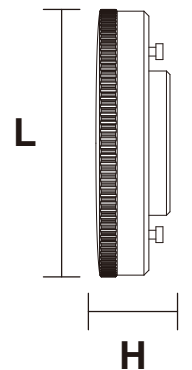

## Product Installation and Wiring Diagram

## Product Specifications and Dimensions

Item Code:	NR-GX53-3W	NR-GX53-7W	NR-GX53-10W	NR-GX53-18W
Input:	AC220-240V 50/60Hz	AC220-240V 50/60Hz	AC220-240V 50/60Hz	AC220-240V 50/60Hz
Power:	3W	7W	10W	18W
Lumen Output:	252lm	616lm	960lm	1818lm
CCT:	3000K/4000K/6500	3000K/4000K/6500	3000K/4000K/6500	3000K/4000K/6500
Beam angle:	120°	120°	120°	120°
IP rated:	IP20	IP20	IP20	IP20
Ra:	≥80	≥85	≥85	≥85
LxH(mm):	Φ73x22	Φ73x30	Φ100x28	Φ180x28
Socket:	GX53	GX53	GX53	GX53