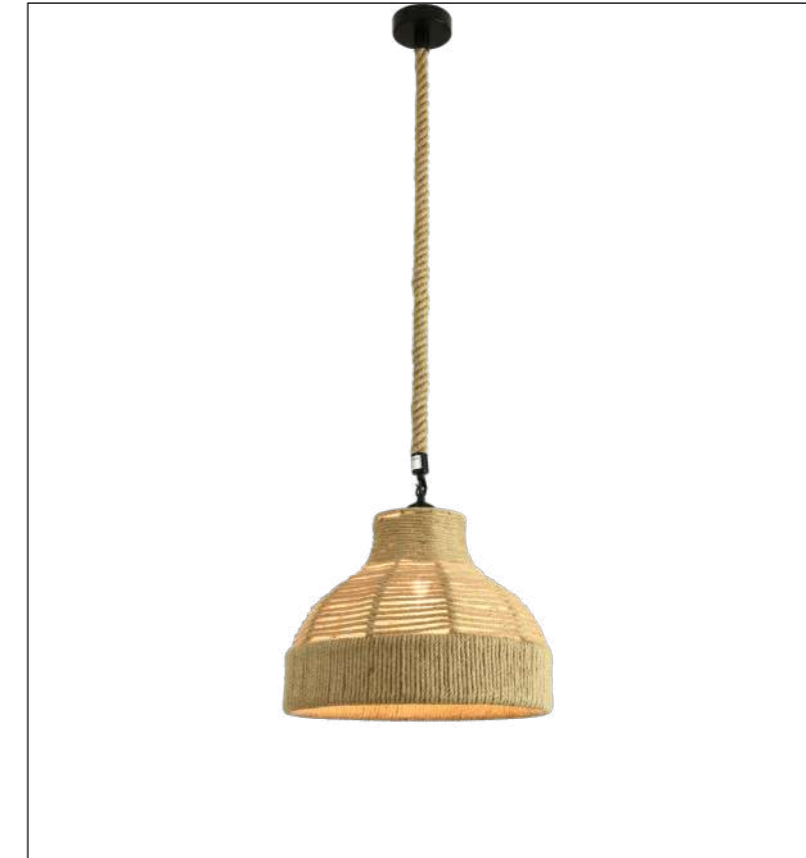

Installation:  
Ceiling

IP20

Color:Silver

ta:40°C

Model  
ALP-SZ-1402

Input:  
AC100-240V  
50/60Hz

Socket:  
1\*E27 MAX 40W

Installation:  
Ceiling