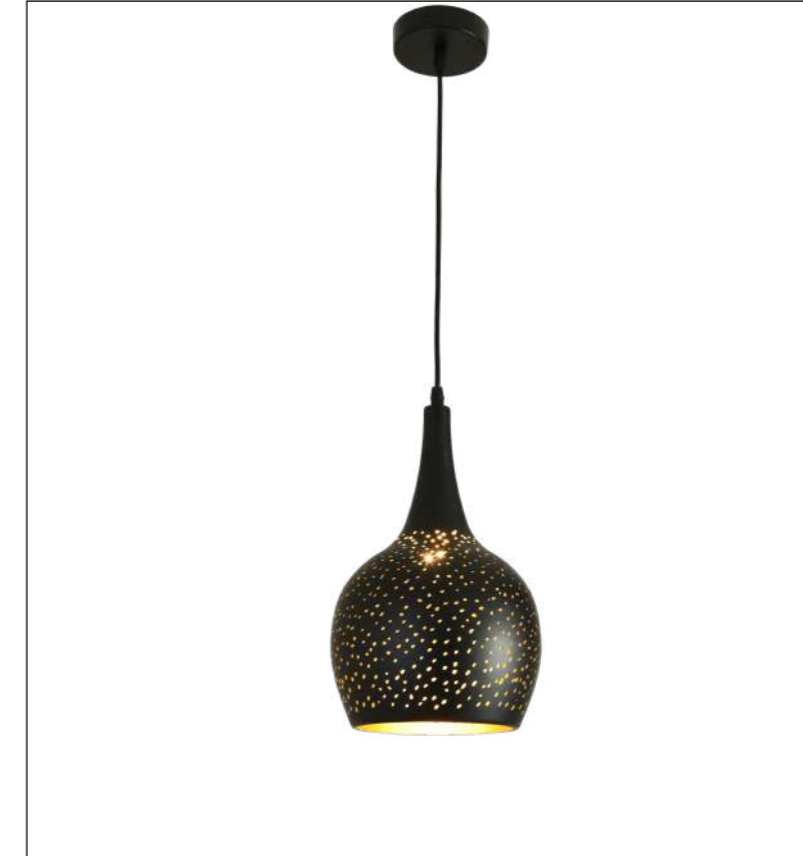

Input:  
AC100-240V  
50/60Hz

Power:  
1\*E27 MAX 40W

Installation:  
Ceiling

IP20

Color:Black

ta:40°C

Model  
ALP-TY-1343-D

Input:  
AC100-240V  
50/60Hz