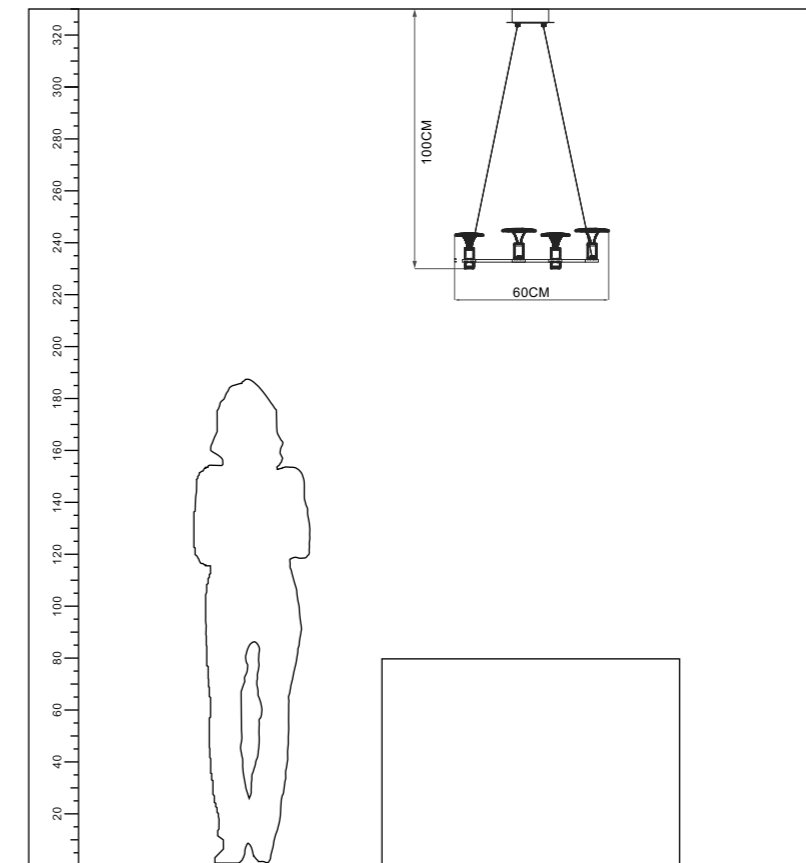

Model
MD2986-60

Input:
AC220-240V
50/60Hz

Power:29W

CCT:3000K

Ra≥80

Installation:
Ceiling

IP20

Color:
Black+Gold