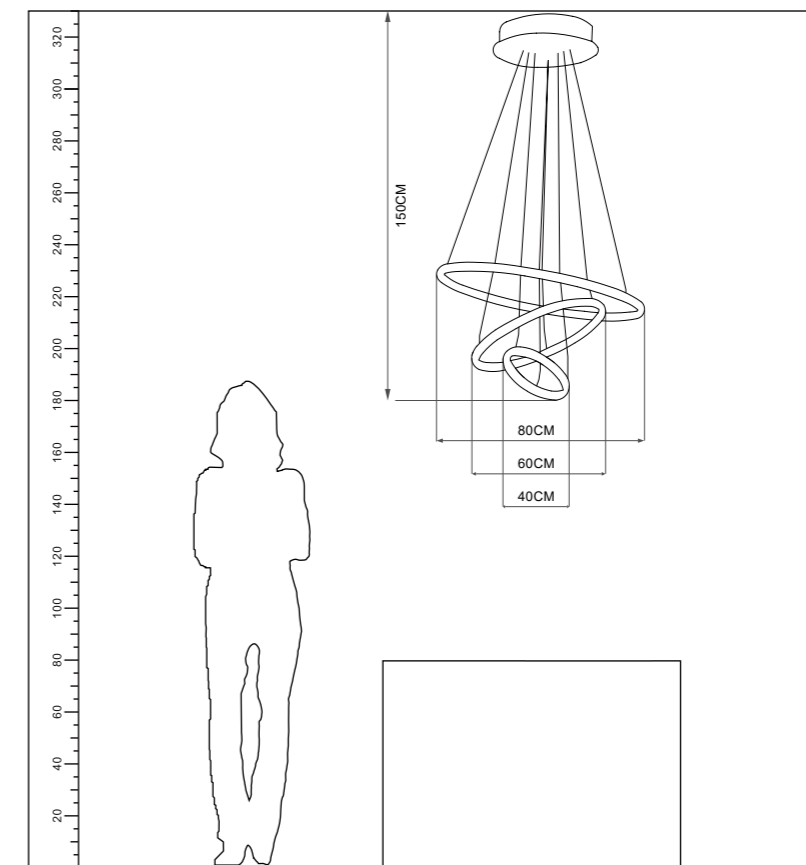

Model
CL-007-03-4+6+8

Input:
AC220-240V
50/60Hz

Power:60W

CCT:3000K

Ra≥80

Installation:
Ceiling

IP20

Color:Black