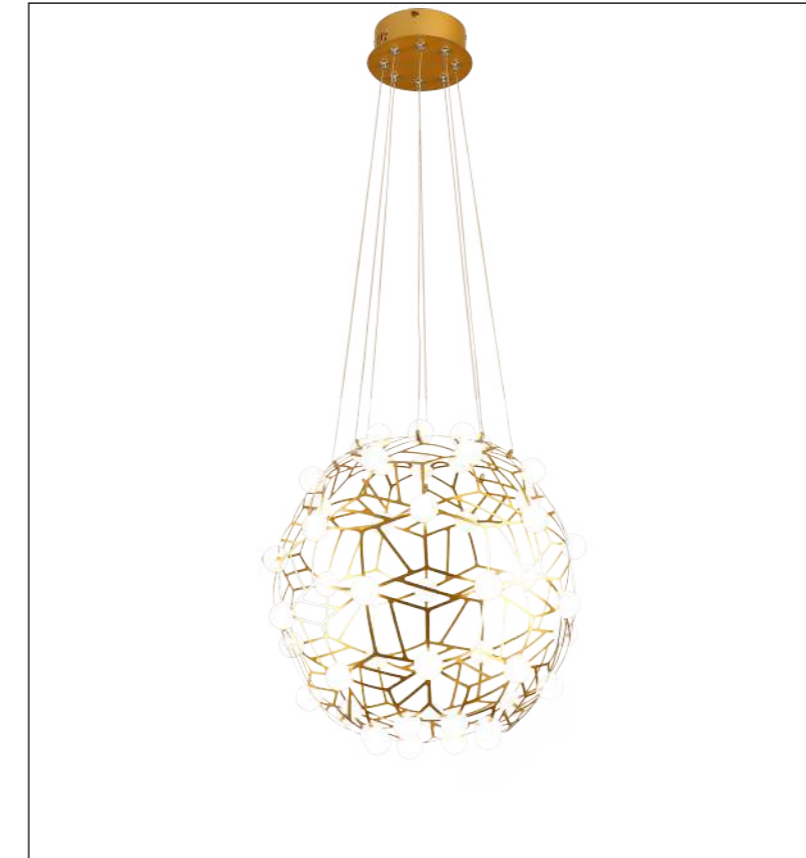

IP20

Color:Gold

ta:40°C

Model  
MD2910-40

Input:  
AC220-240V  
50/60Hz

Power:30W

CCT:3000K

Ra≥80