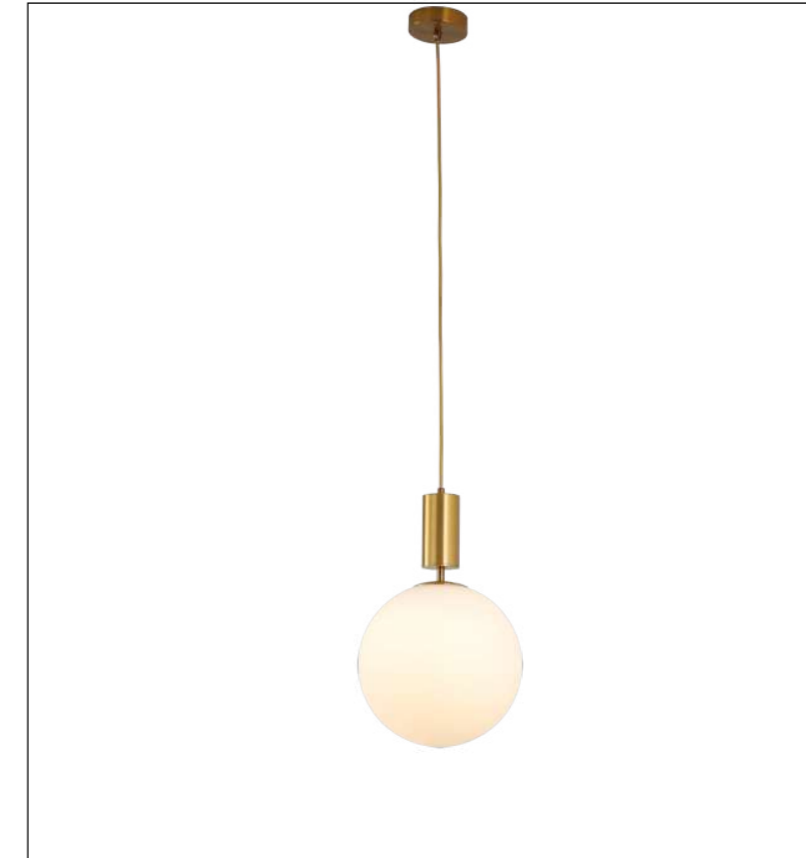

IP20

Color:Gold

ta:40°C

Model  
YD-2001-150

Input:  
AC100-240V  
50/60Hz

Power:  
1\*E14 MAX 40W

Installation:  
Ceiling

IP20