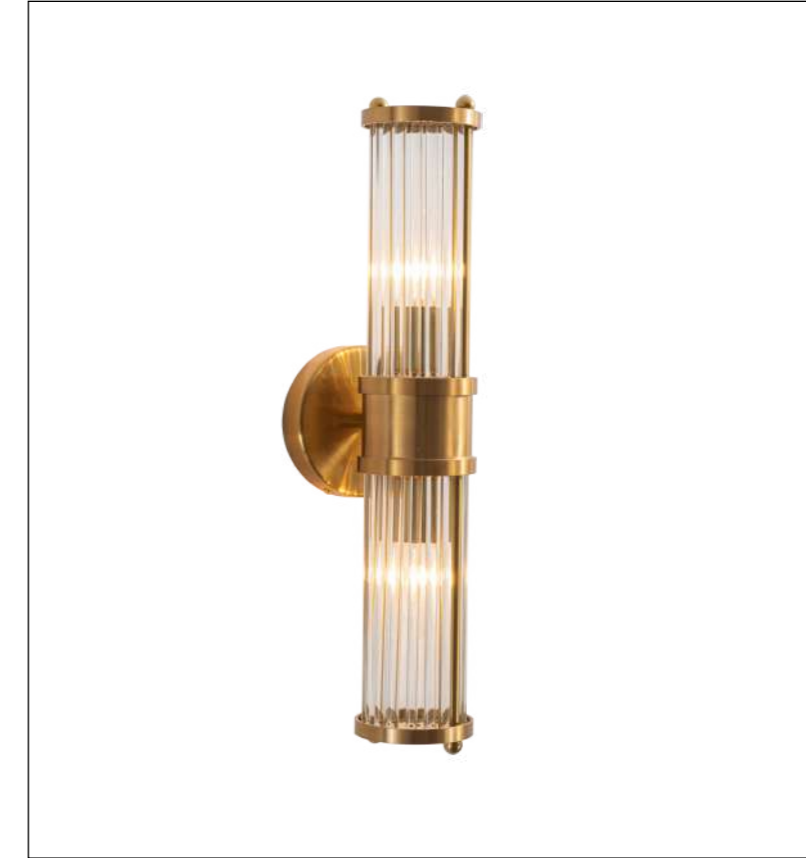

Model
LH-88036-2

Input:
AC100-240V
50/60Hz

Socket:
2*E14 MAX 40W

Installation:
Wall

IP20

Color:Copper

ta:40°C