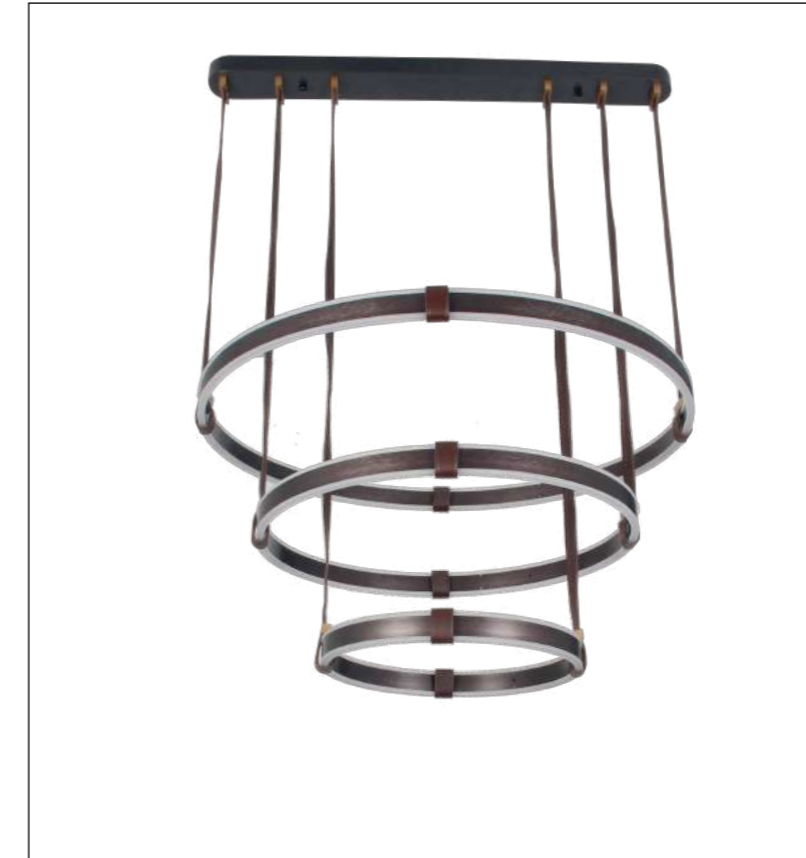

CCT:3000K

Ra≥80

Installation:  
Ceiling

IP20

Color:Gold

ta:40°C

Model  
ME2035B

Input:  
AC220-240V  
50/60Hz