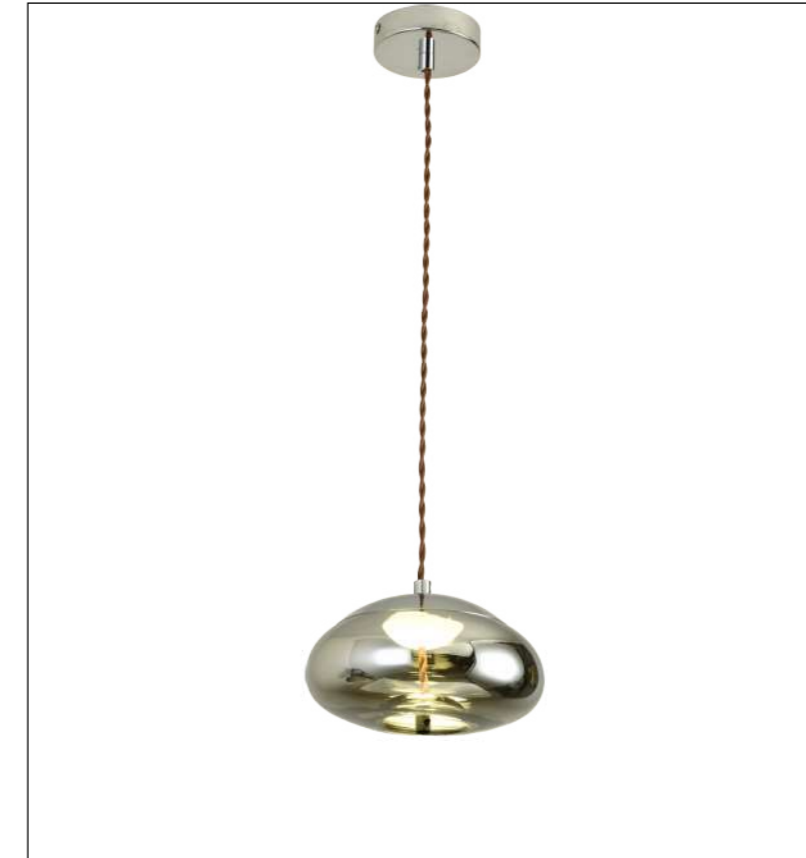

Ra≥80

Installation:  
Ceiling

IP20

Color:Gold

ta:40°C

Model  
ALP-BL-1016-A

Input:  
AC220-240V  
50/60Hz

Power:5W