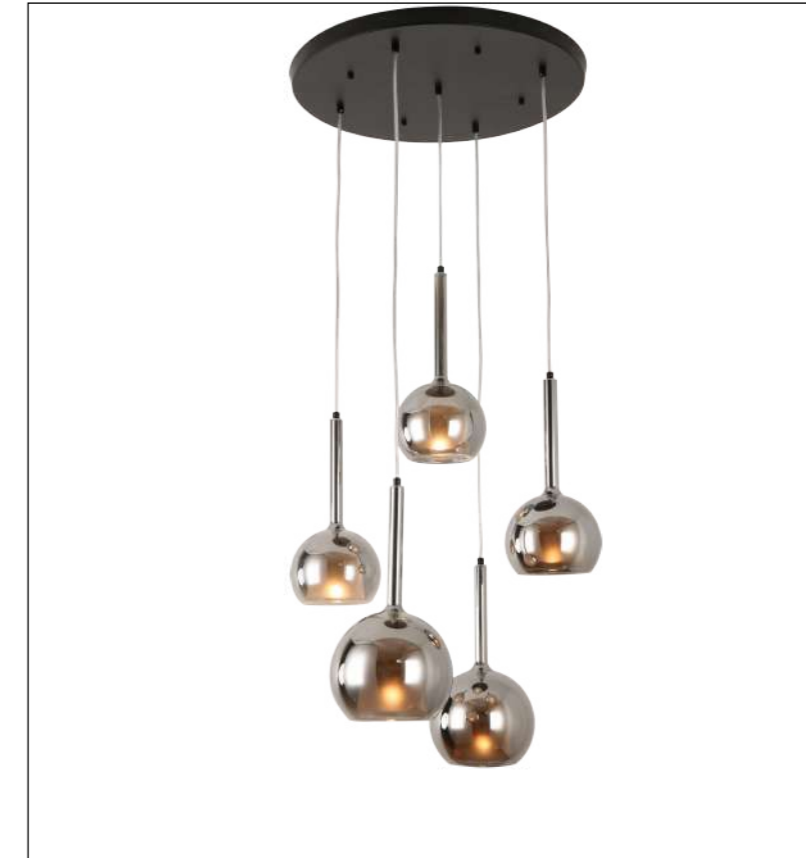

Model
YD-A2068-5

Input:
AC100-240V
50/60Hz

Power:
3*E14+
2*E27 MAX 40W

Installation:
Ceiling

IP20

Color:
Dark Gray

ta:40°C