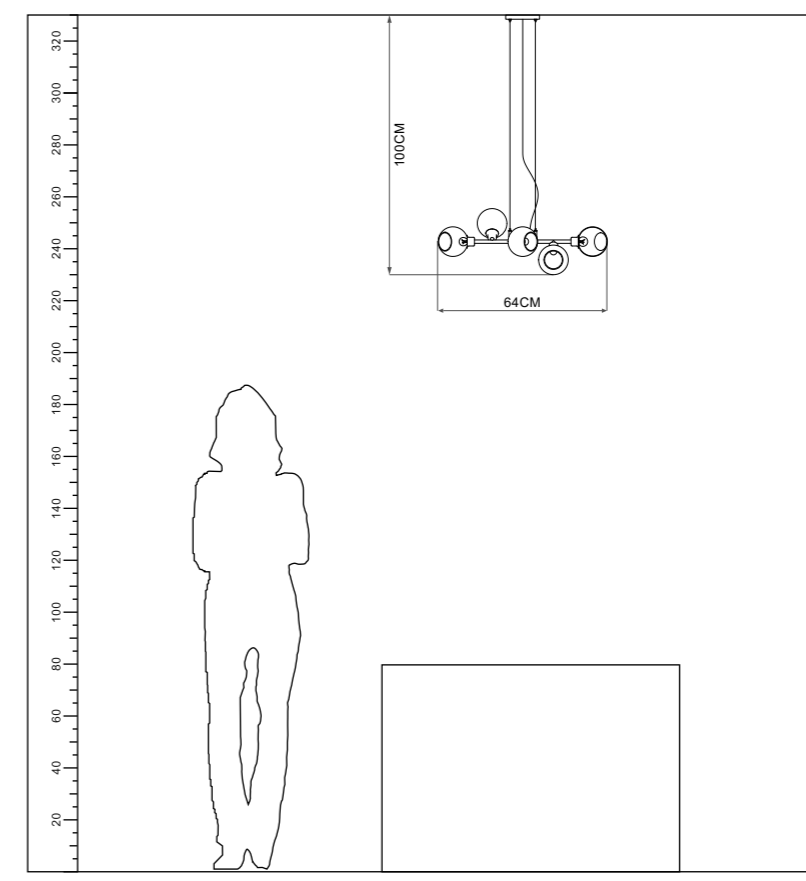

Model
CL-640-6

Input:
AC100-240V
50/60Hz

Power:
6*E27 MAX 40W

Installation:
Ceiling

IP20

Color:Copper