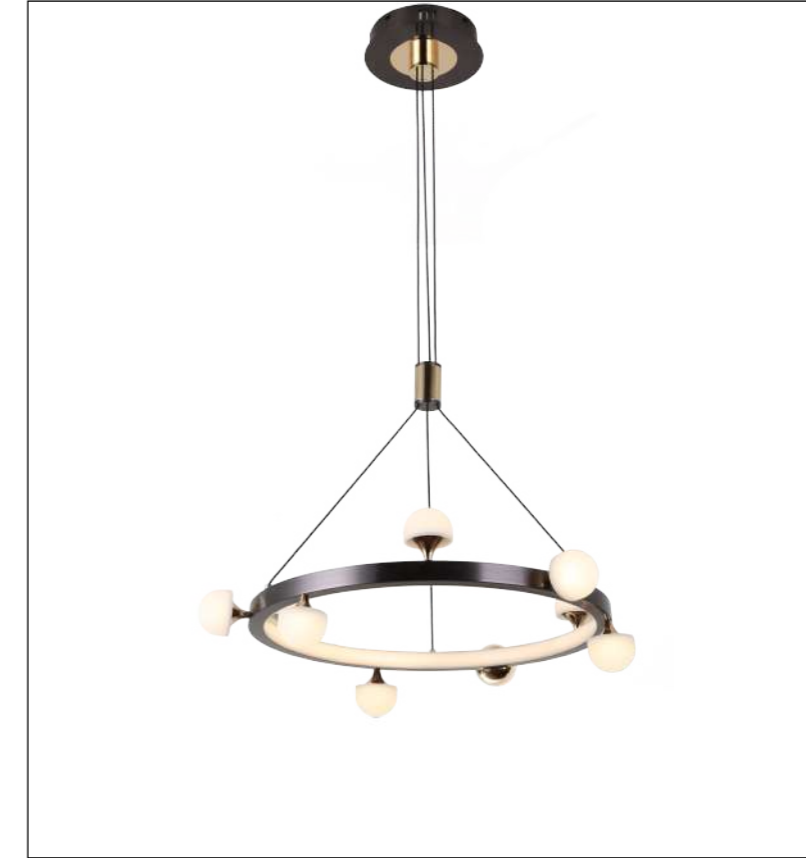

IP20

Color:  
Black+Gold

ta:40°C

Model  
MD2982-60A

Input:  
AC220-240V  
50/60Hz

Power:36W

CCT:3000K

Ra≥80