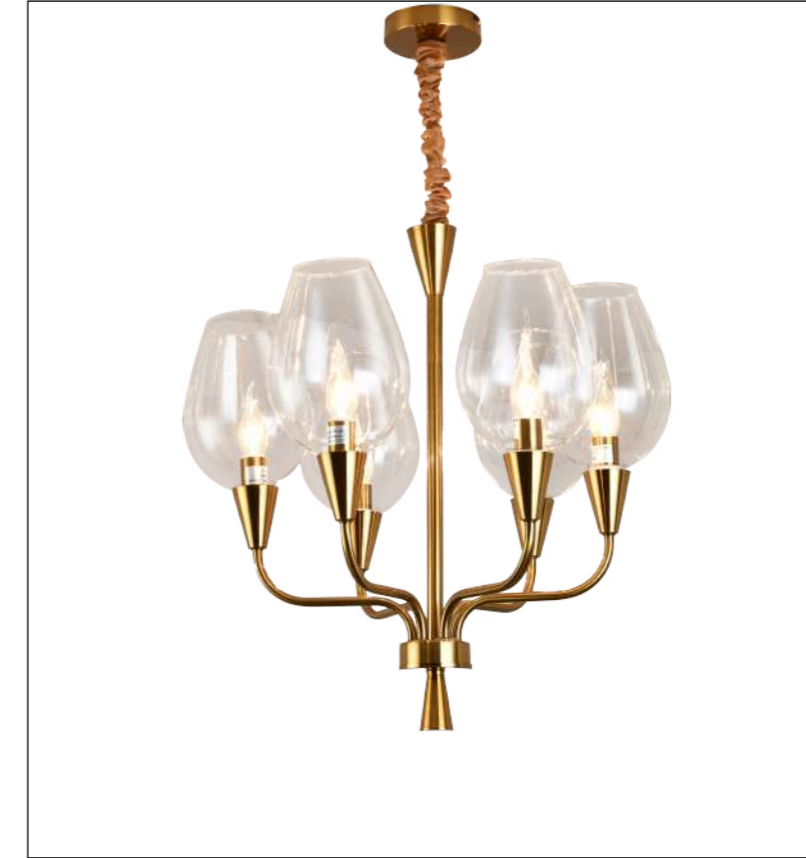

ta:40°C

Model  
CL-580685-B

Input:  
AC100-240V  
50/60Hz

Power:  
6\*E27 MAX 40W

Installation:  
Ceiling

IP20

Color:  
Blue+Gold

ta:40°C