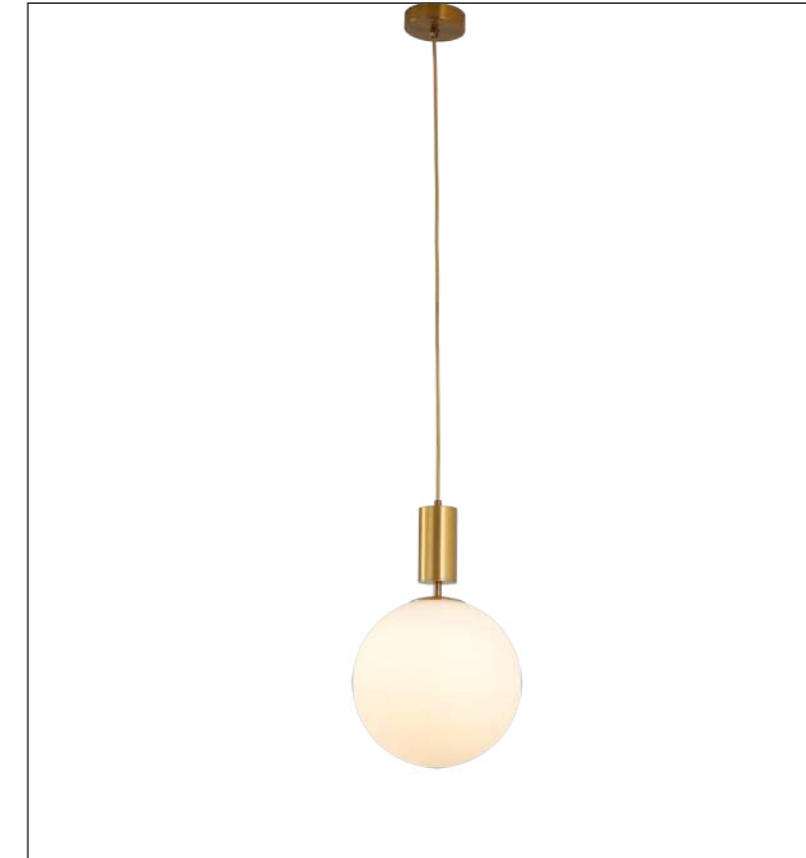

Model
YD-2001-200

Input:
AC100-240V
50/60Hz

Power:
1*E14 MAX 40W

Installation:
Ceiling

IP20

Color:Gold

ta:40°C