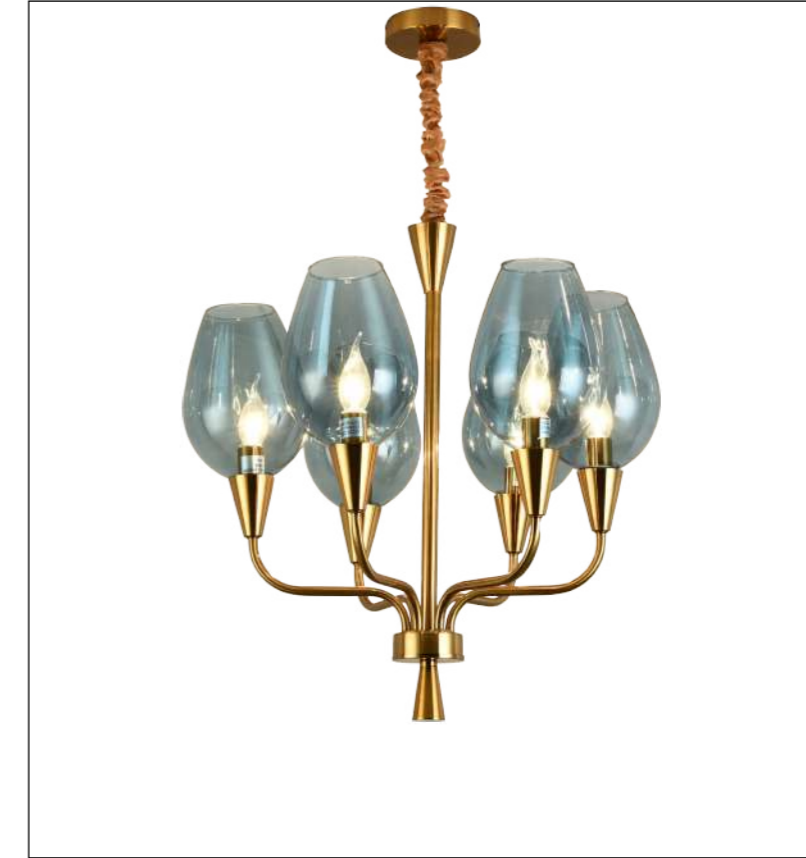

Model
CL-580685-B

Input:
AC100-240V
50/60Hz

Power:
6*E27 MAX 40W

Installation:
Ceiling

IP20

Color:
Blue+Gold

ta:40°C