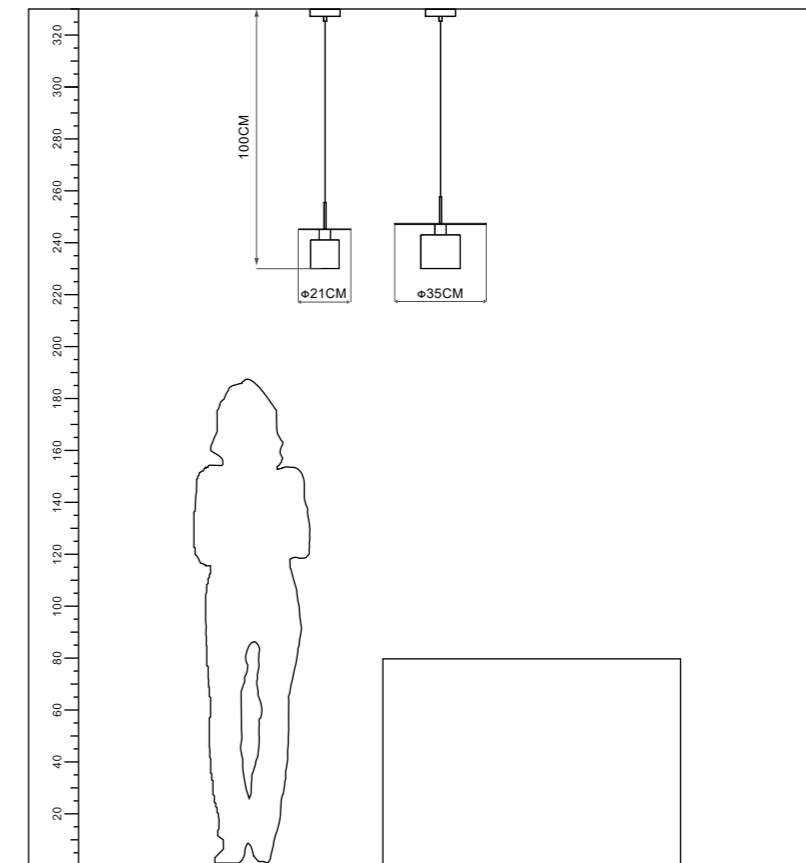

Model  
YD-2137-35cm

Input:  
AC100-240V  
50/60Hz

Socket:  
1\*E27 MAX 40W

Installation:  
Ceiling

IP20

Color:Black

ta:40°C

Model  
YD-2143