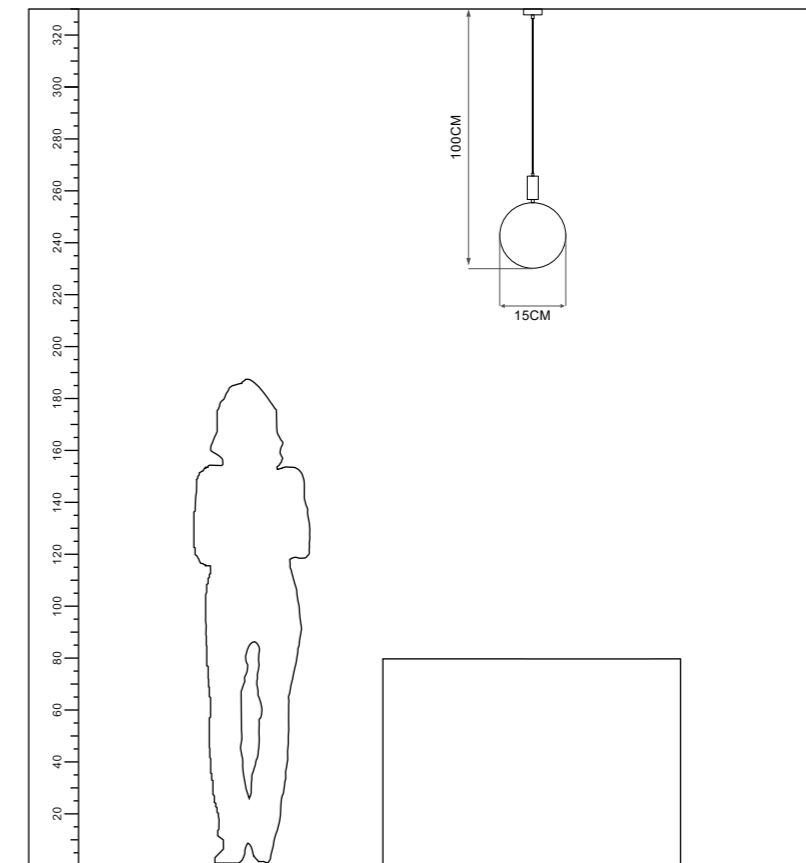

Model
YD-2001-250

Input:
AC100-240V
50/60Hz

Power:
1*E14 MAX 40W

Installation:
Ceiling

IP20

Color:Gold