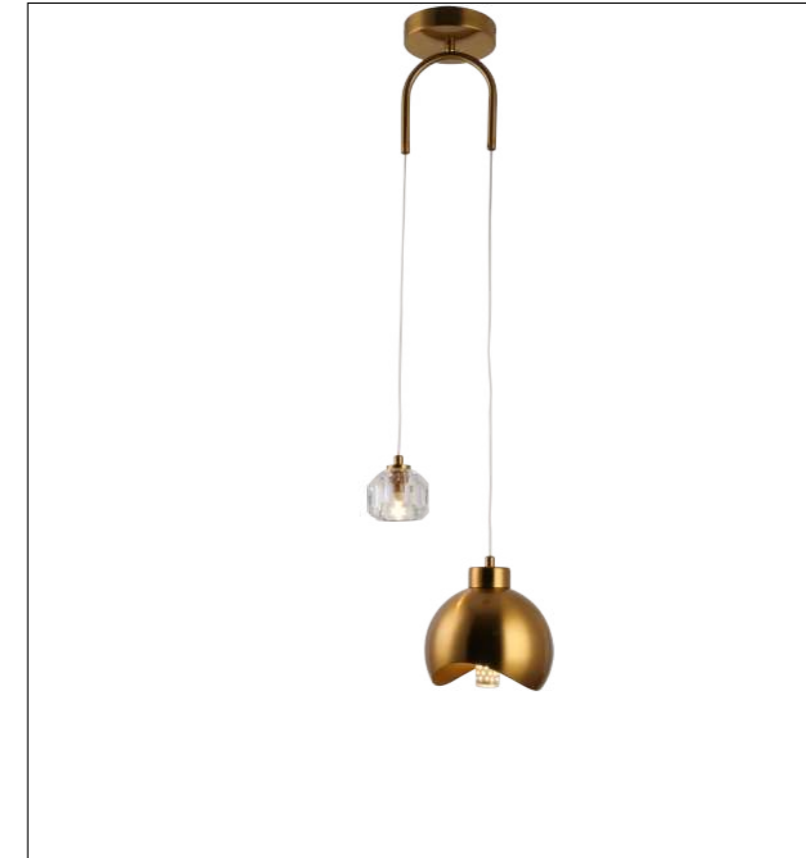

Color:Gold

ta:40°C

Model  
YD-A2073

Input:  
AC100-240V  
50/60Hz

Power:  
1\*E27+  
1\*G9 MAX 40W

Installation:  
Ceiling

IP20

Color:Gold