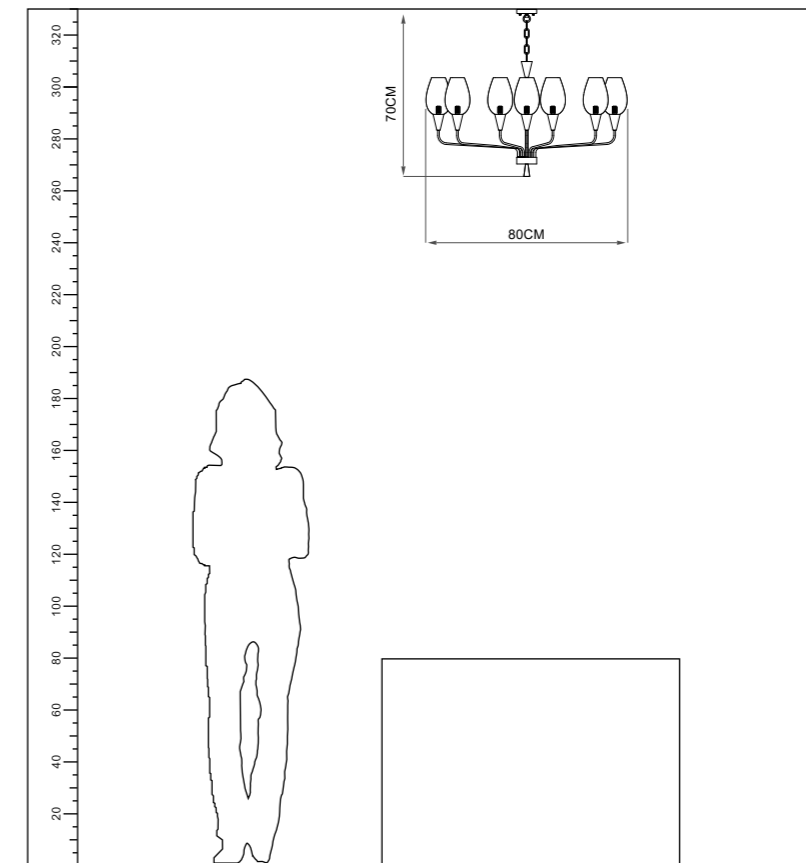

Model
CL-685800-B

Input:
AC100-240V
50/60Hz

Power:
8*E27 MAX 40W

Installation:
Ceiling

IP20

Color:
Blue+Gold