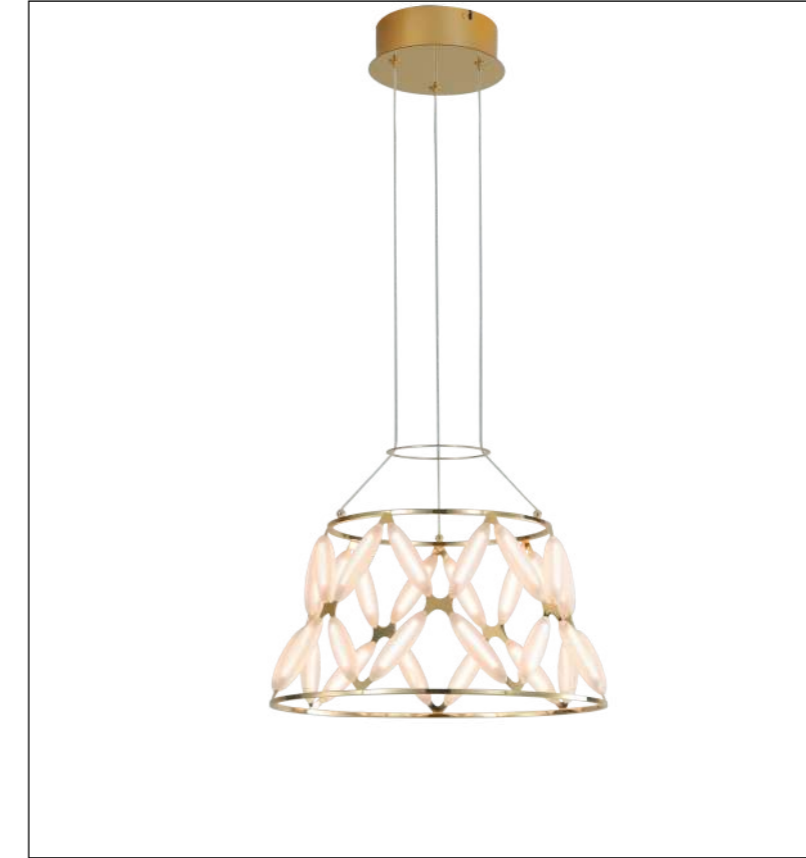

Model
MD8037-400

Input:
AC220-240V
50/60Hz

Power:42W

CCT:3000K

Ra≥80

Installation:
Ceiling

IP20

Color:Gold

ta:40°C