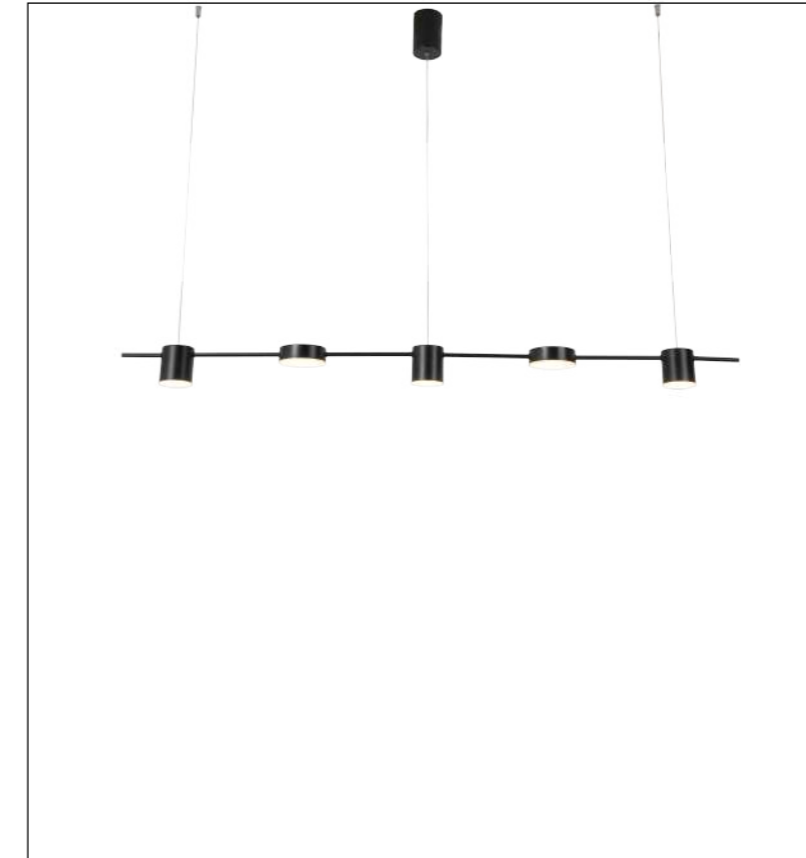

Power:40W

CCT:  
3000K-4000K-6500K

Ra≥80

Installation:  
Ceiling

IP20

Color:Black

ta:40°C

YD-1034