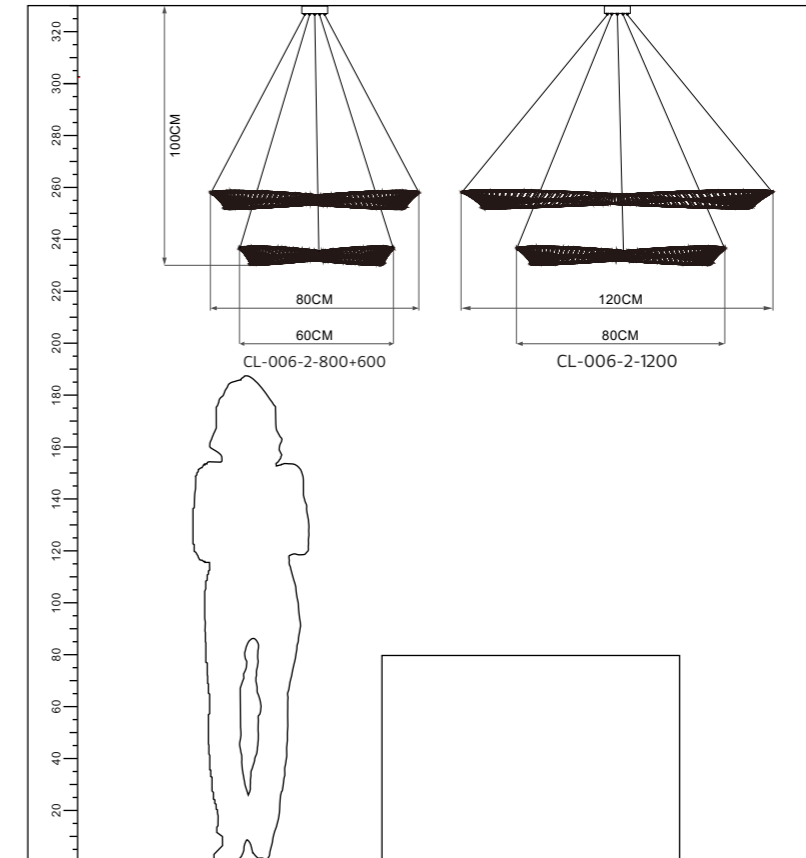

Model
CL-006-2-800+600

Power:53W

Model
CL-006-2-1200

Power:65W

Input:
AC220-240V
50/60Hz

CCT:
3000K-4000K-6500K

Ra≥80

Installation:
Ceiling

IP20

Color:Copper