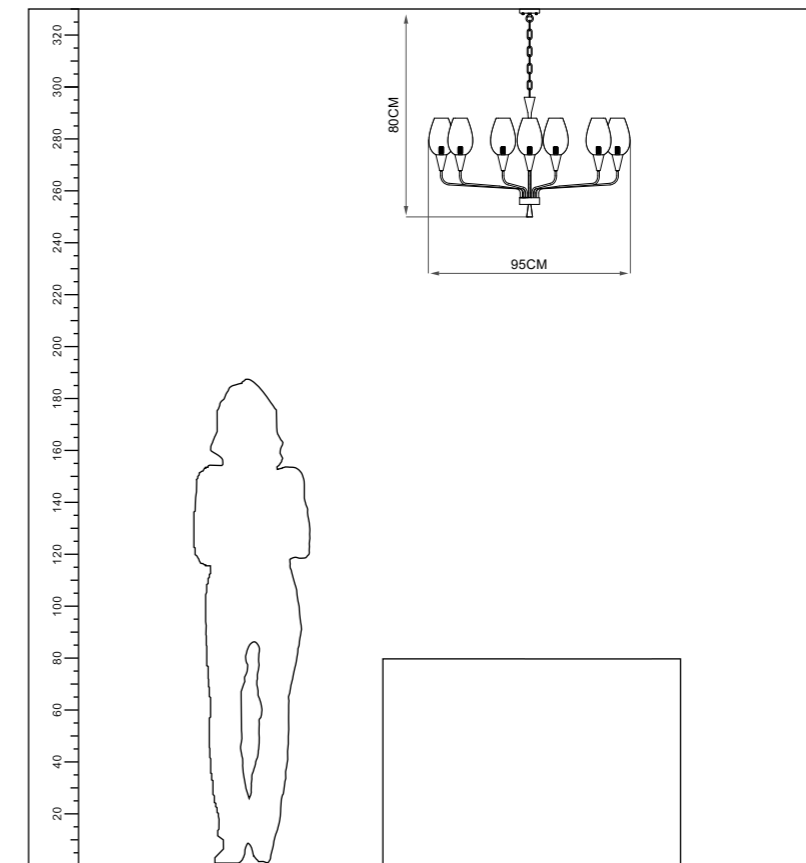

Model
CL-685900-G

Input:
AC100-240V
50/60Hz

Power:
10*E27 MAX 40W

Installation:
Ceiling

IP20

Color:Gold