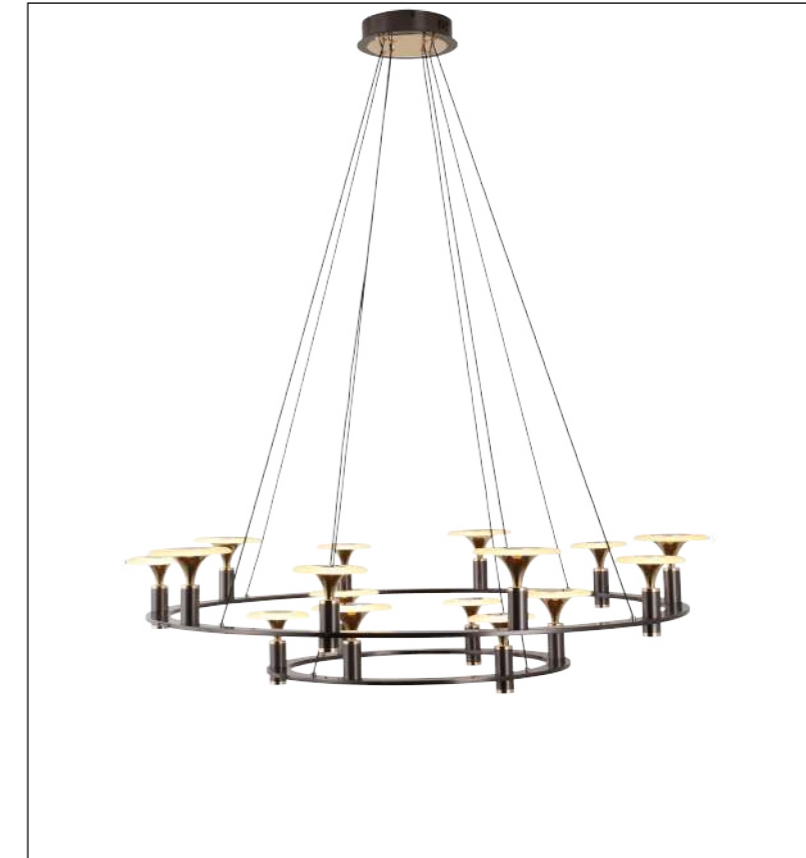

Model
MD2986-100+60

Input:
AC220-240V
50/60Hz

Power:86W

CCT:3000K

Ra≥80

Installation:
Ceiling

IP20

Color:
Black+Gold

ta:40°C

RoHS