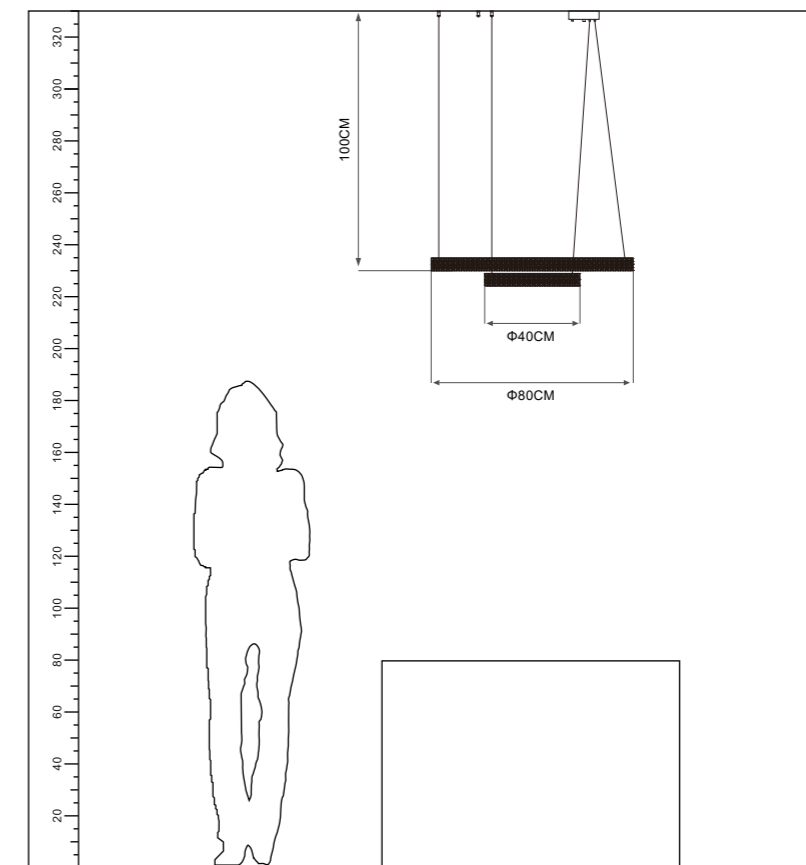

Model
ME2065A

Input:
AC220-240V
50/60Hz

Power:112W

CCT:3000K

Ra≥80

Installation:
Ceiling

IP20

Color:Gold