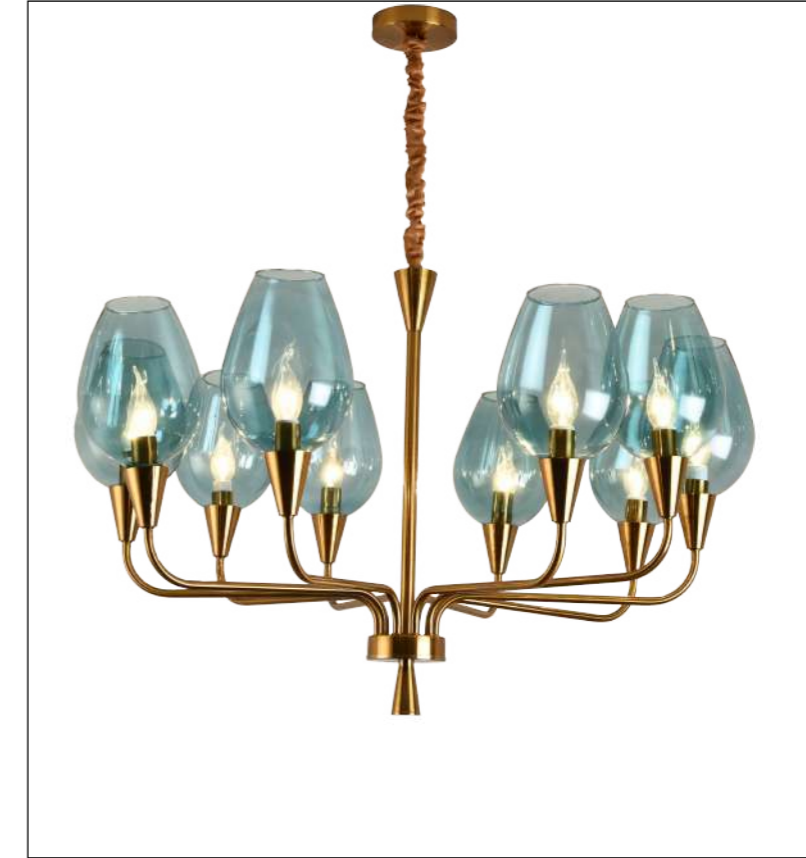

Power:  
8\*E27 MAX 40W

Installation:  
Ceiling

IP20

Color:Gold

ta:40°C

Model  
CL-685900-B

Input:  
AC100-240V  
50/60Hz

Power:  
10\*E27 MAX 40W