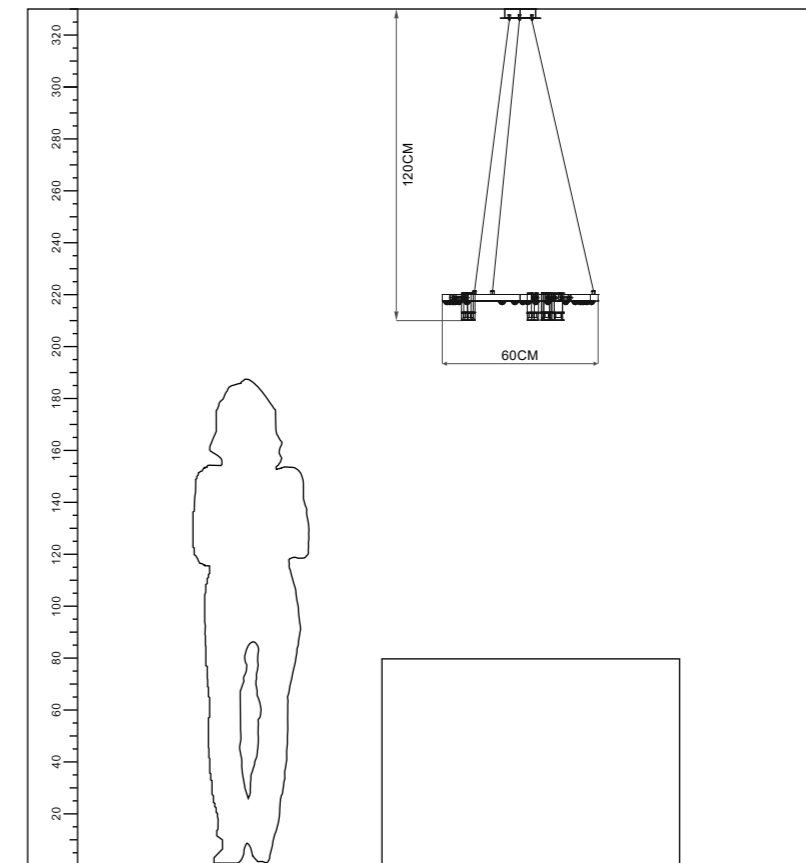

Model
MD20002-60

Input:
AC220-240V
50/60Hz

Power:72W

CCT:3000K

Ra≥80

Installation:
Ceiling

IP20

Color:Black