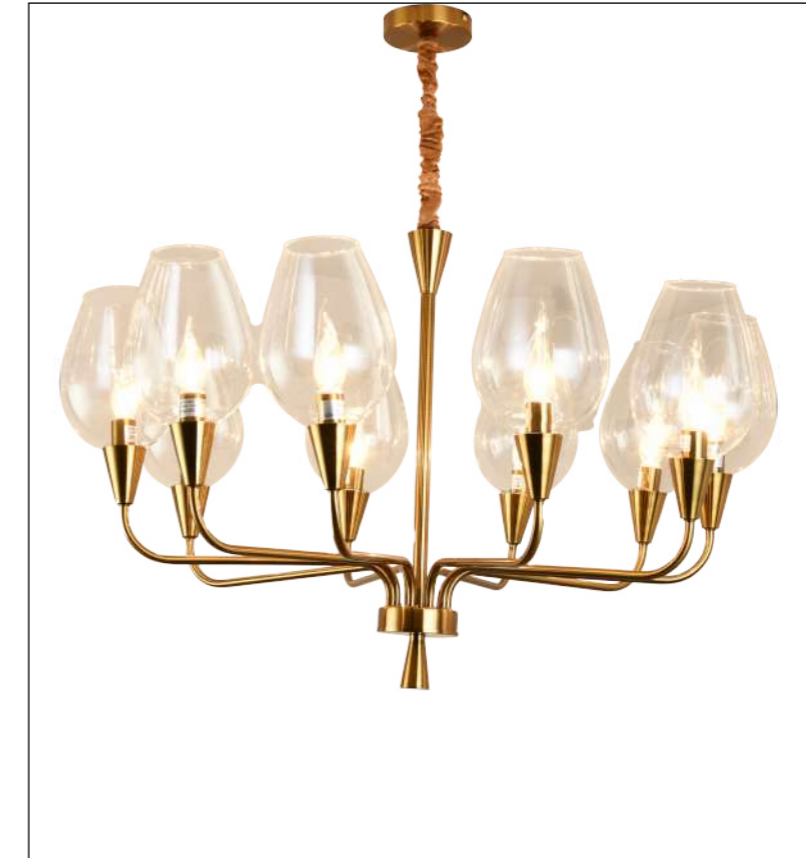

Installation:  
Ceiling

IP20

Color:  
Blue+Gold

ta:40°C

Model  
CL-685900-G

Input:  
AC100-240V  
50/60Hz

Power:  
10\*E27 MAX 40W

Installation:  
Ceiling