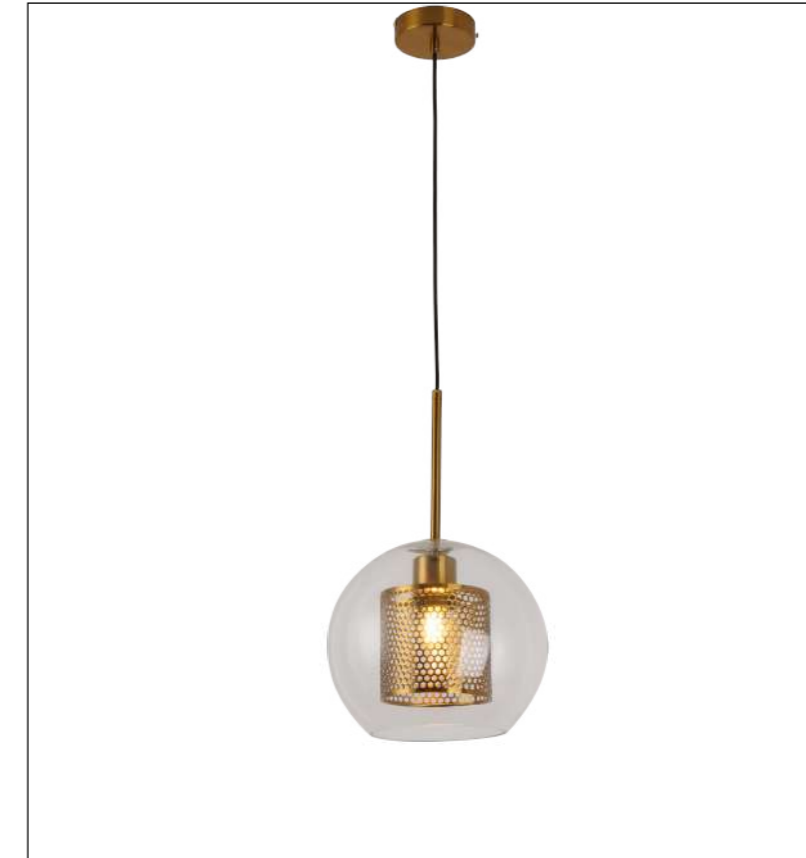

Model  
YD-2038-200

Input:  
AC100-240V  
50/60Hz

Socket:  
1\*E27 MAX 40W

Installation:  
Ceiling

IP20

Color:Copper

ta:40°C

Model  
YD-2137-21cm