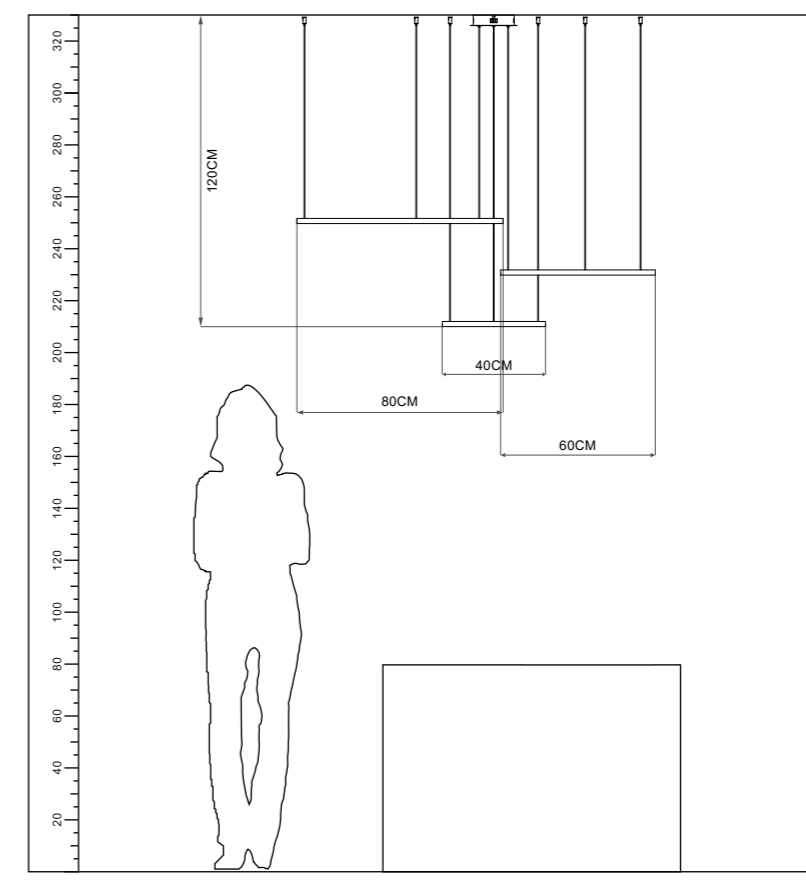

Model
CL-864

Input:
AC220-240V
50/60Hz

Power:75W

CCT:3000K

Ra:≥80

Installation:
Ceiling

IP20

Color:Copper