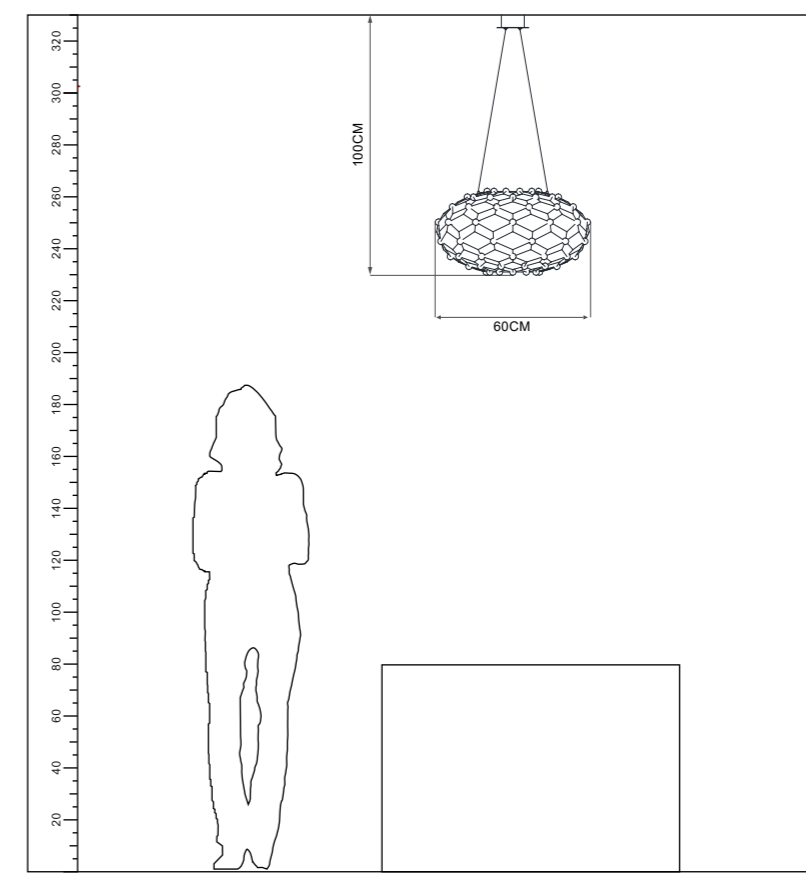

Model
MD2890A-60

Input:
AC220-240V
50/60Hz

Power:30W

CCT:3000K

Ra≥80

Installation:
Ceiling

IP20

Color:Gold