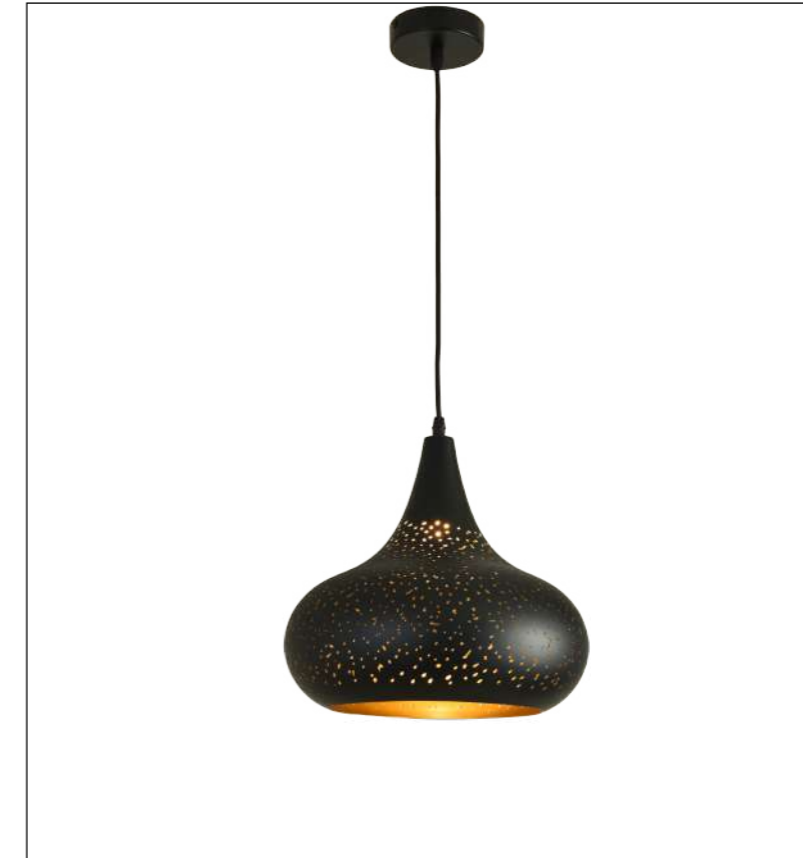

Model
ALP-TY-1343-A

Input:
AC100-240V
50/60Hz

Power:
1*E27 MAX 40W

Installation:
Ceiling

IP20

Color:Black

ta:40°C