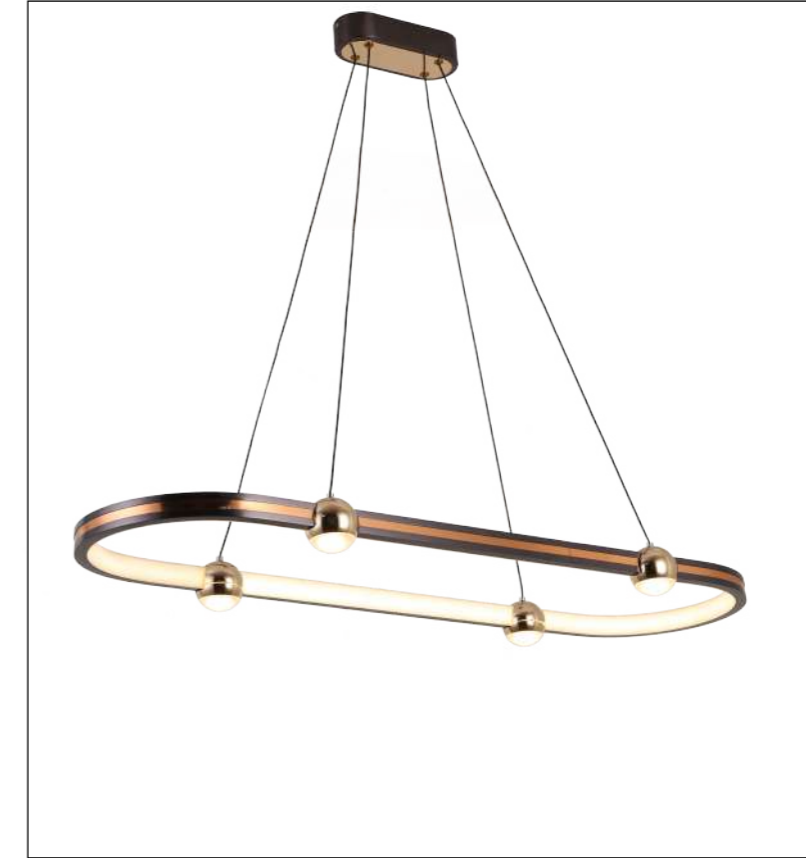

Model
MD2983-L100

Input:
AC220-240V
50/60Hz

Power:52W

CCT:3000K

Ra≥80

Installation:
Ceiling

IP20

Color:
Black+Gold

ta:40°C

RoHS