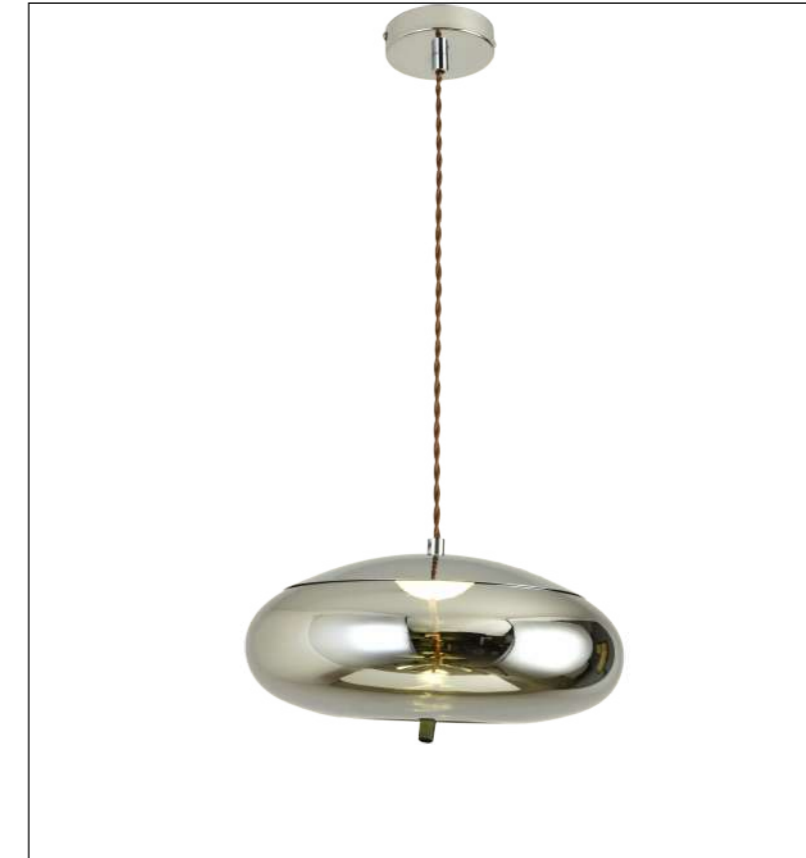

Model
ALP-BL-1016-D

Input:
AC220-240V
50/60Hz

Power:5W

CCT:3000K

Ra≥80

Installation:
Ceiling

IP20

Color:
Transparent

ta:40°C

RoHS