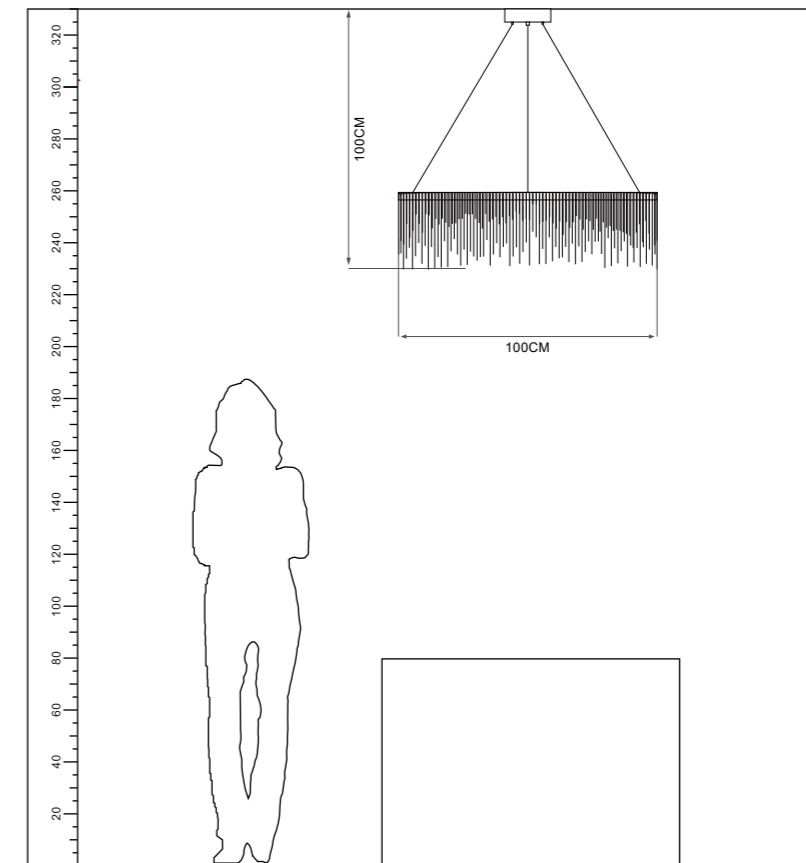

Color:  
Silver/Gold

ta:40°C

RoHS

Model  
YD-5030

Input:  
AC100-240V  
50/60Hz

Power:  
10\*E27 MAX 40W

Installation:  
Ceiling

IP20