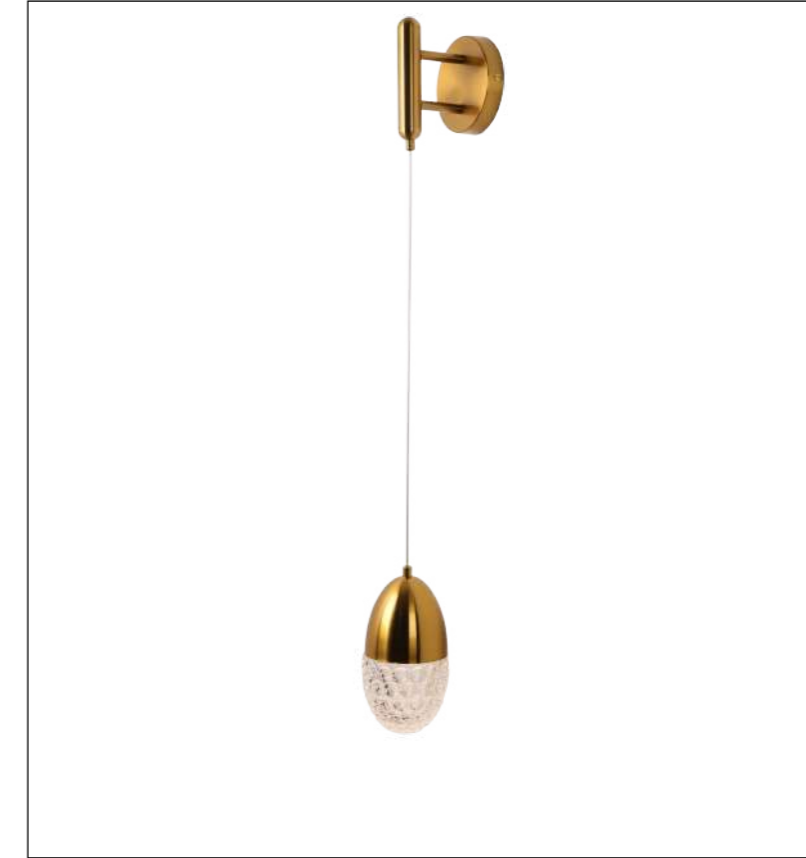

Model
MB2955-1A-G

Input:
AC220-240V
50/60Hz

Power:7W

CCT:3000K

Ra≥80

Installation:
Wall

IP20

Color:Gold

ta:40°C

RoHS