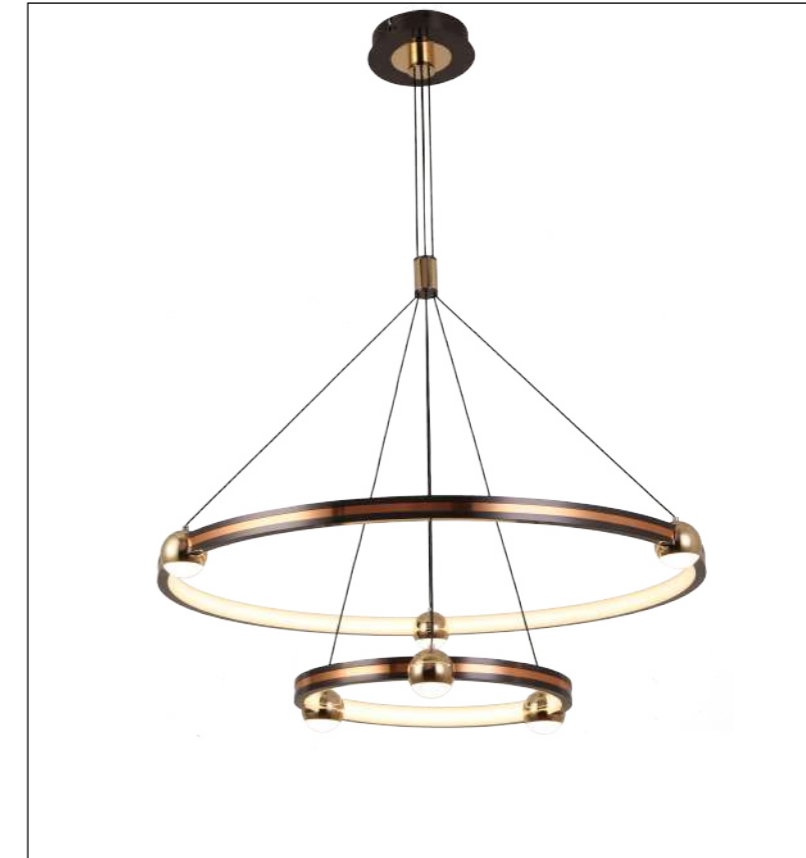

Installation:  
Ceiling

IP20

Color:  
Black+Gold

ta:40°C

RoHS

Model  
MD2983-80+40

Input:  
AC220-240V  
50/60Hz

Power:76W