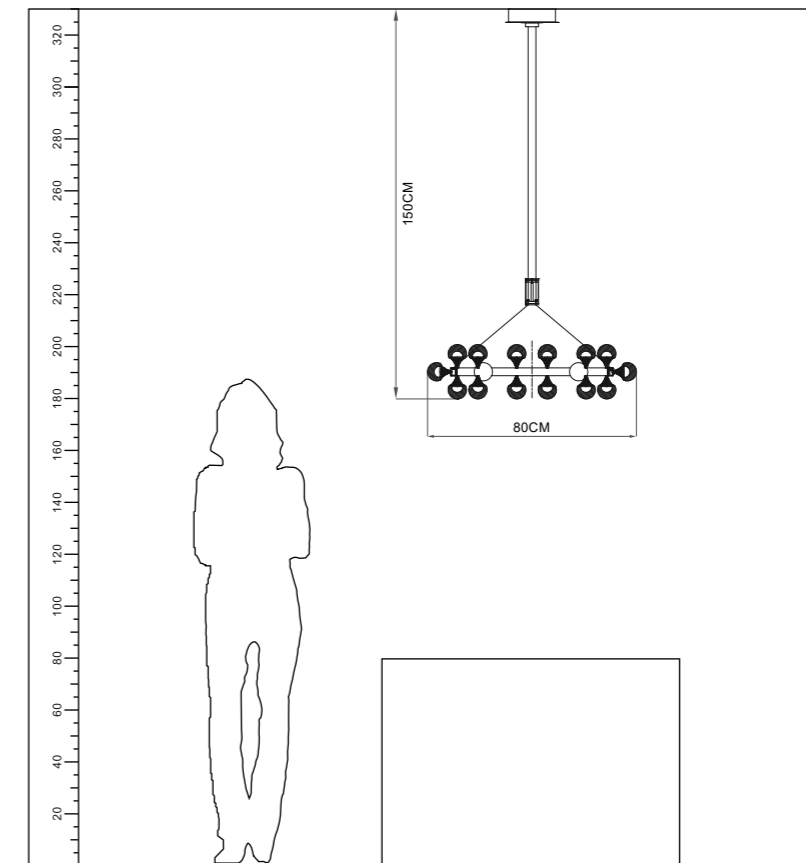

Model
MD2982-80A

Input:
AC220-240V
50/60Hz

Power:52W

CCT:3000K

Ra≥80

Installation:
Ceiling

IP20

Color:
Black+Gold