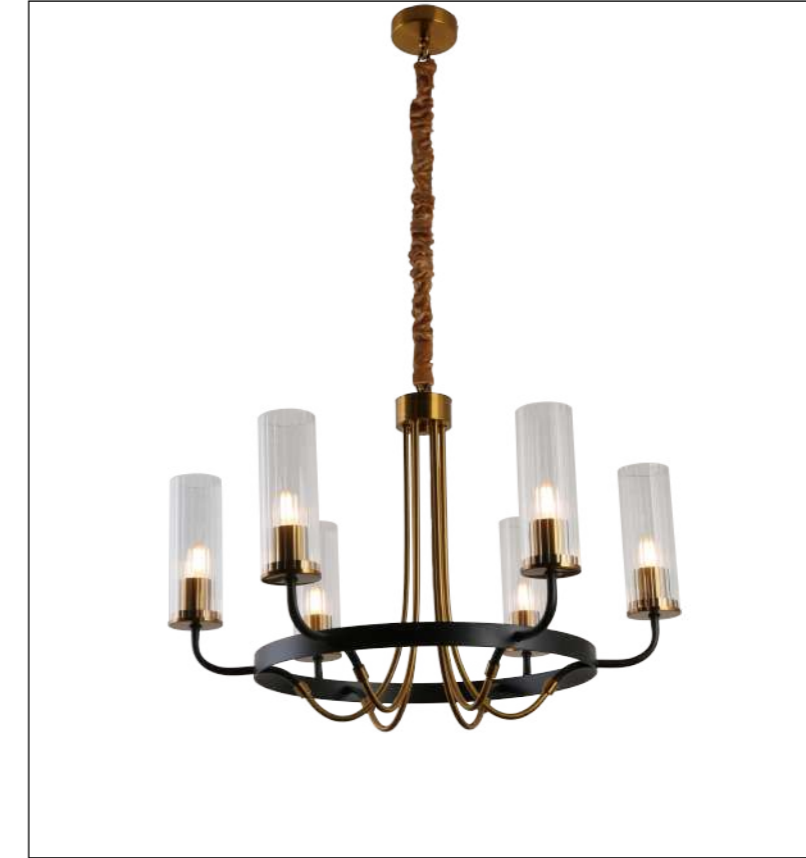

Model  
CL-014-01-690

Socket:  
6\*E14 MAX 40W

Model  
CL-014-01-890

Socket:  
8\*E14 MAX 40W

Input:  
AC100-240V  
50/60Hz

Installation:  
Ceiling

IP20

Color:  
Black+Copper