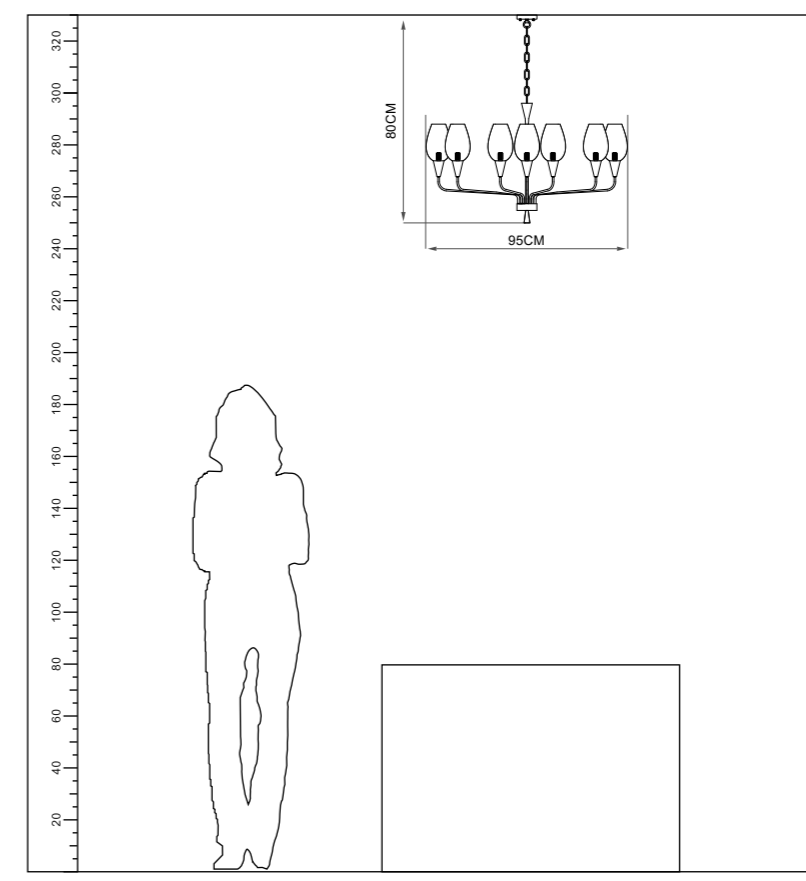

Model
CL-685900-B

Input:
AC100-240V
50/60Hz

Power:
10*E27 MAX 40W

Installation:
Ceiling

IP20

Color:
Blue+Gold