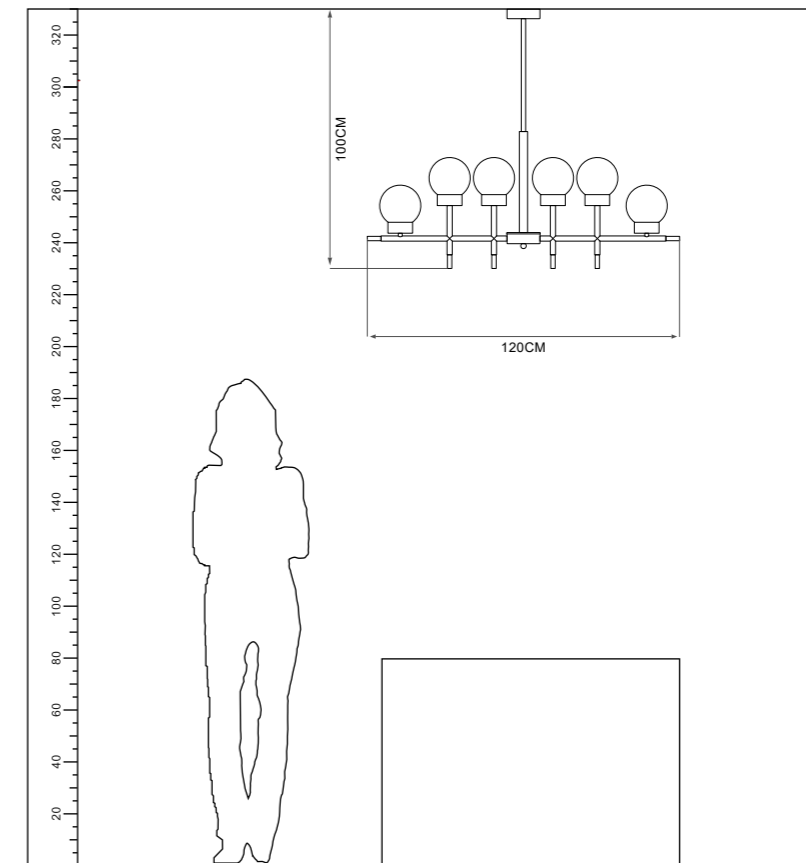

Color:Black

ta:40°C

Model  
YD-2170-12

Input:  
AC100-240V  
50/60Hz

Socket:  
12\*G9 MAX 40W

Installation:  
Ceiling

IP20

Color:Black