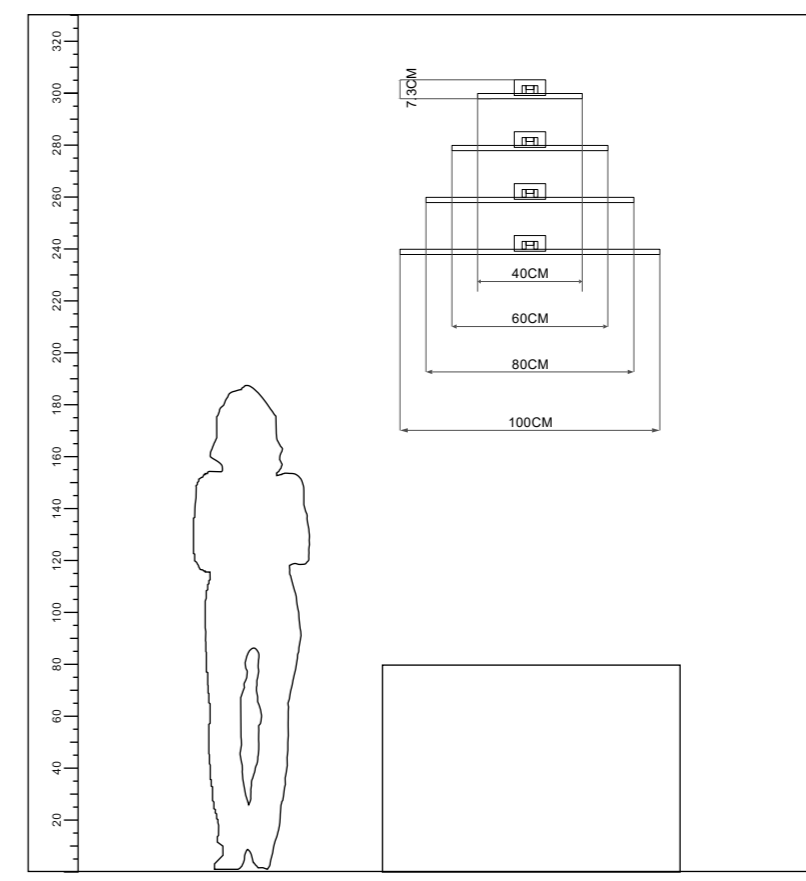

Model
MB3591-40-BK

Power:8W

Model
MB3591-60-BK

Power:12W

Model
MB3591-80-BK

Power:16W

Model
MB3591-100-BK

Power:20W

Input:
AC220-240V
50/60Hz

Installation:
Wall

IP20

Color:Black

ta:40°C