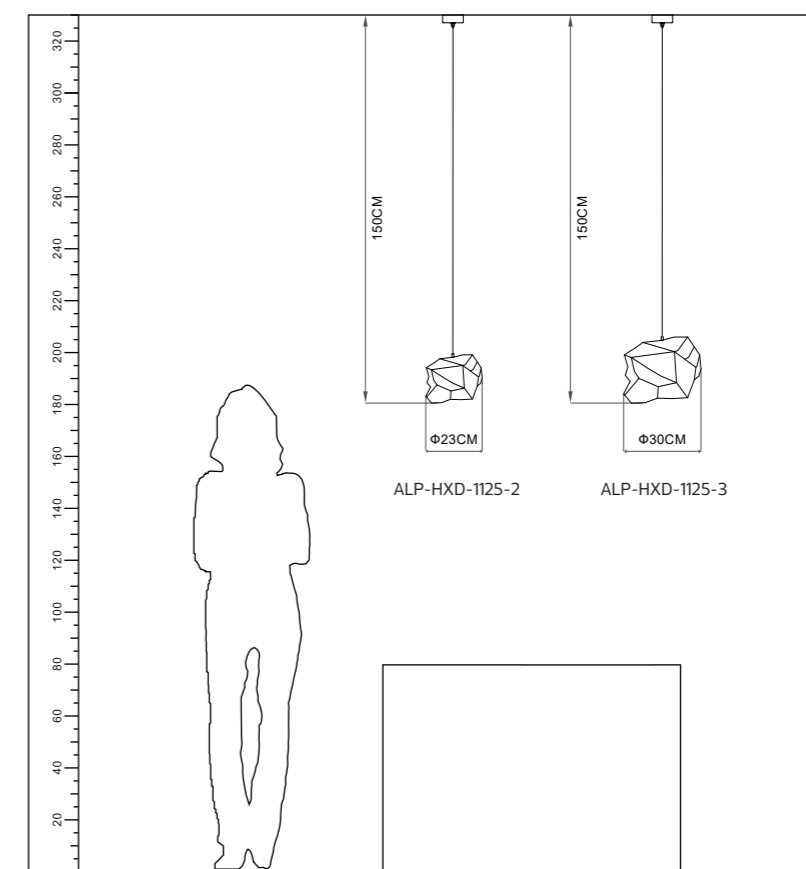

Model
ALP-HXD-1125-2

Model
ALP-HXD-1125-3

Input:
AC100-240V
50/60Hz

Socket:
1*G9 MAX 40W

Installation:
Ceiling

IP20

Color:Silver