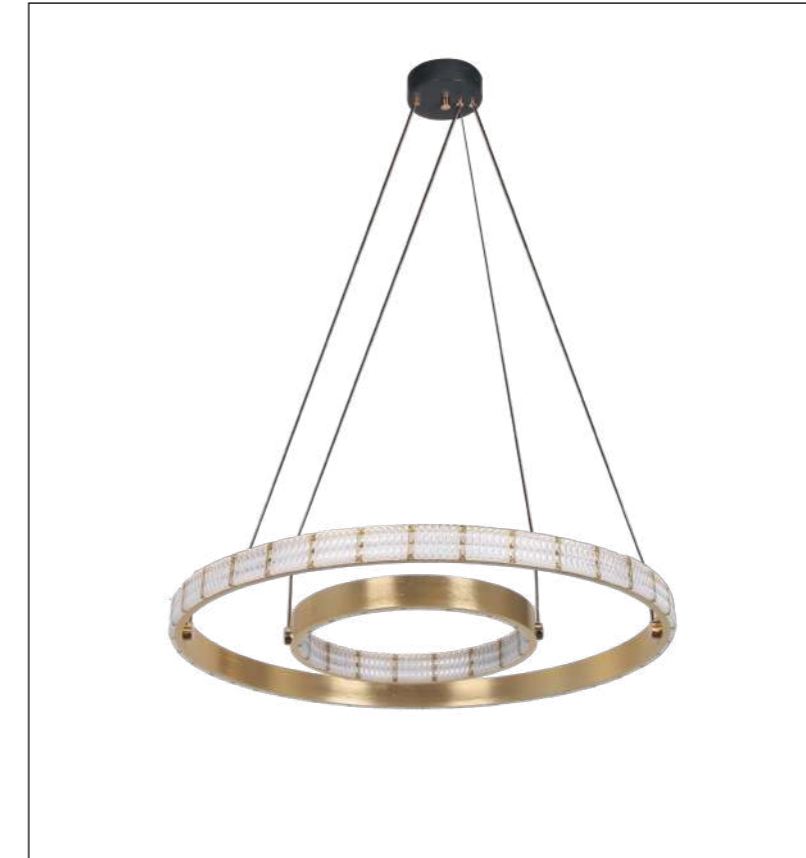

Model
ME2065A

Input:
AC220-240V
50/60Hz

Power:112W

CCT:3000K

Ra≥80

Installation:
Ceiling

IP20

Color:Gold

ta:40°C