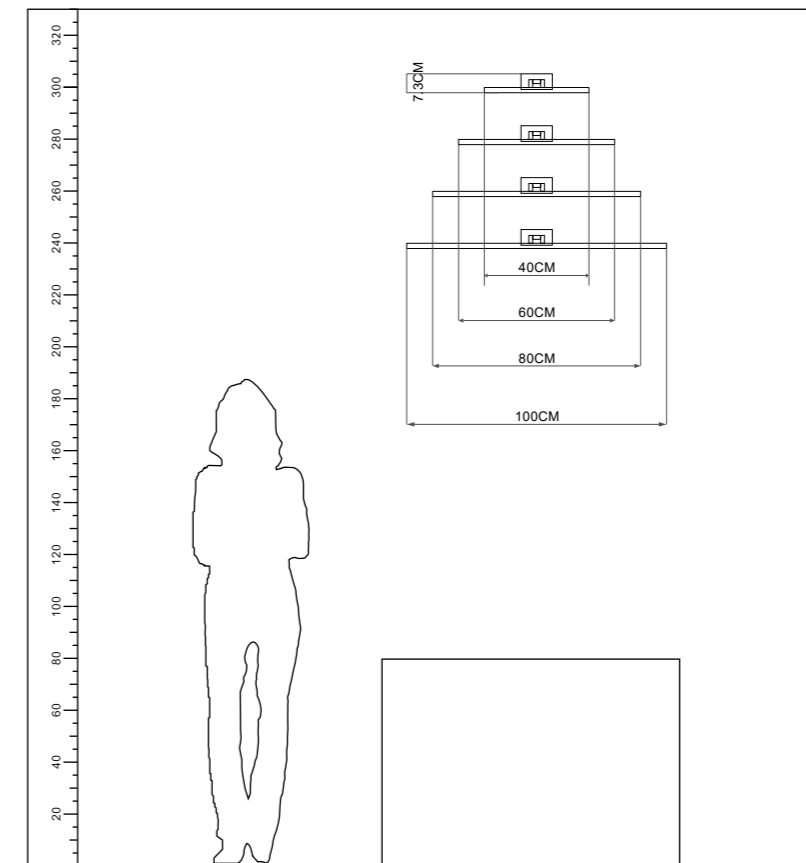

Model  
MB3591-100-BK

Power:20W

Input:  
AC220-240V  
50/60Hz

Installation:  
Wall

IP20

Color:Black

ta:40°C

Model  
MB3591-40-WH