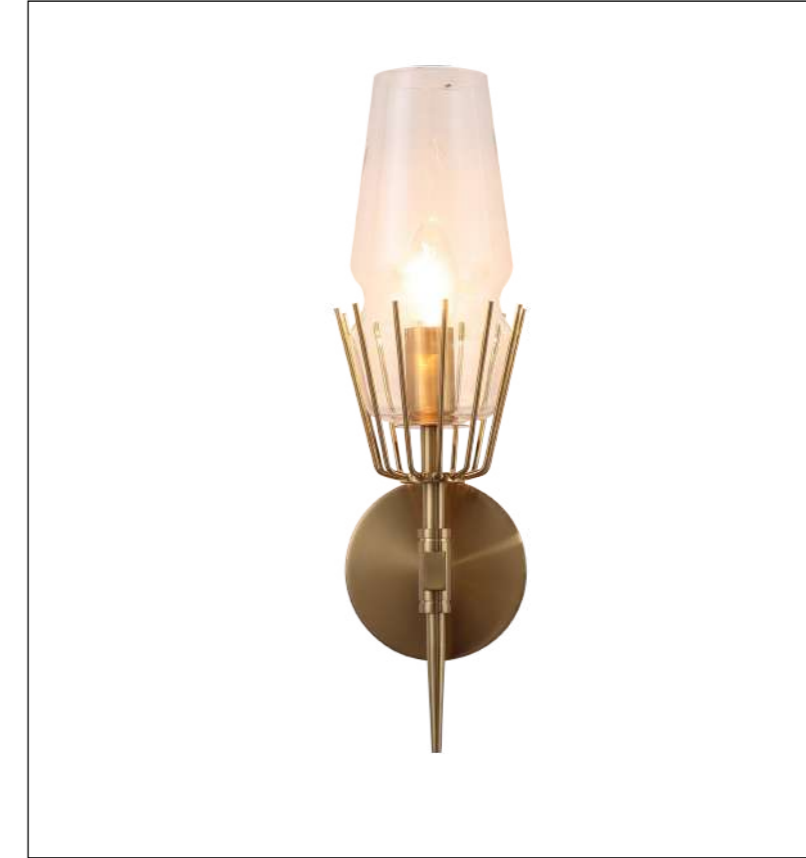

Installation:  
Wall

IP20

Color:Gold

ta:40°C

Model  
WL-161241

Input:  
AC100-240V  
50/60Hz

Power:  
1\*E27 MAX 40W

Installation:  
Wall