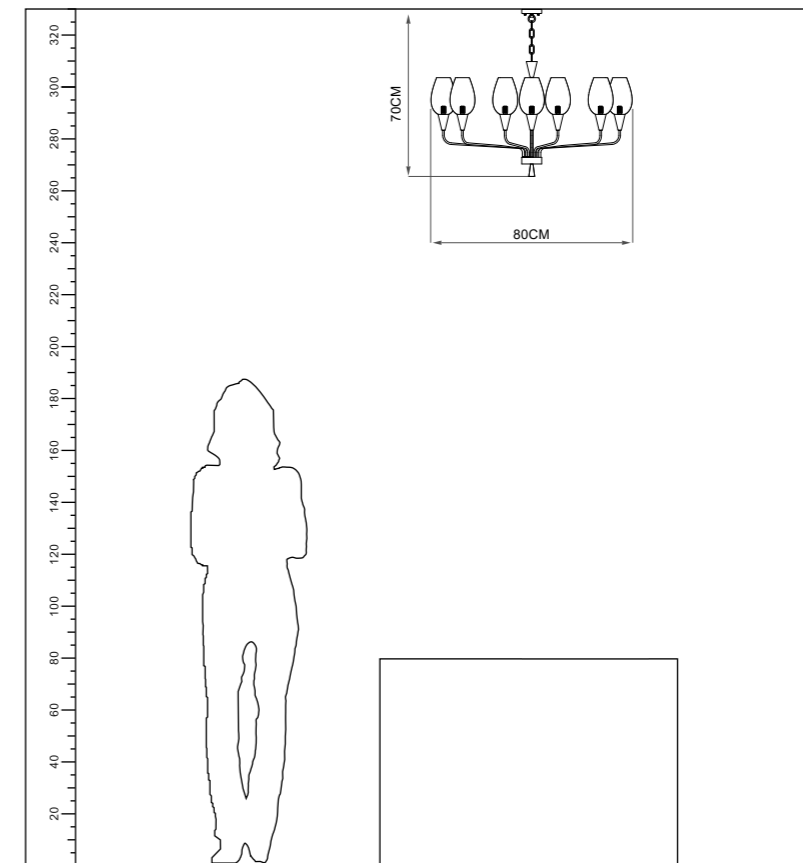

Power:  
8\*E27 MAX 40W

Installation:  
Ceiling

IP20

Color:Gold

ta:40°C

Model  
CL-685900-B

Input:  
AC100-240V  
50/60Hz

Power:  
10\*E27 MAX 40W