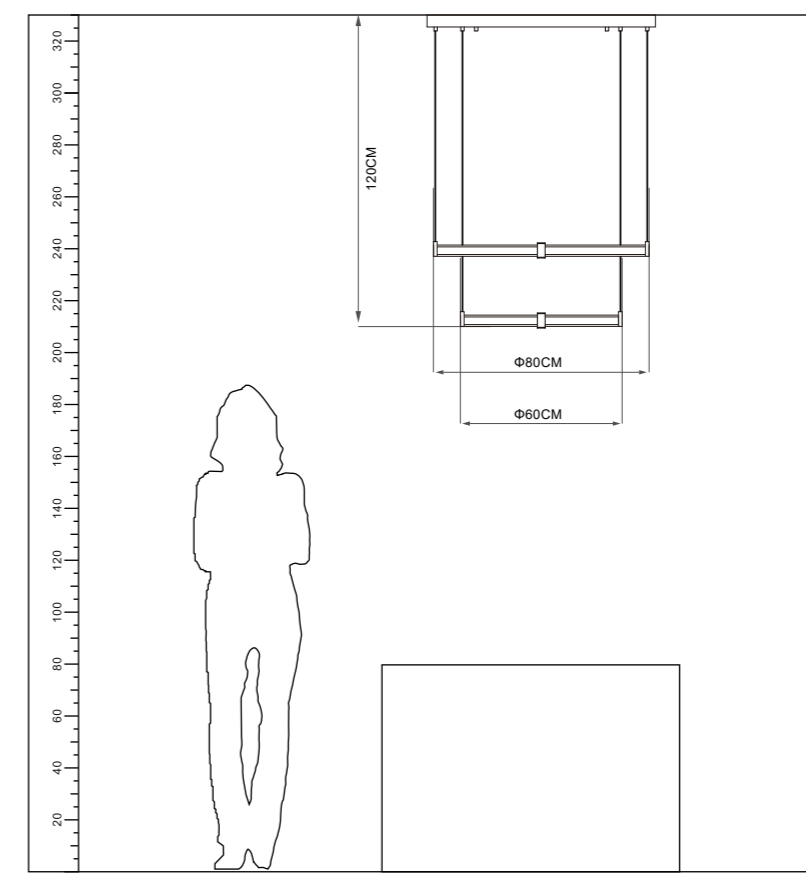

Model
ME2036B

Input:
AC220-240V
50/60Hz

Power:110W

CCT:3000K

Ra≥80

Installation:
Ceiling

IP20

Color:Brown