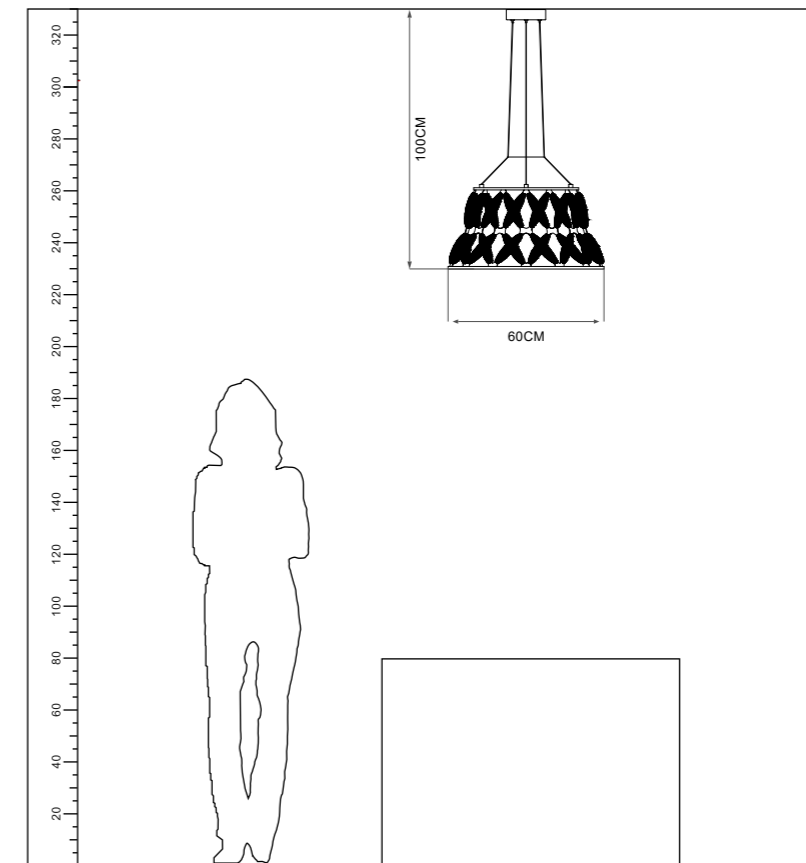

Model
MD8037-600

Input:
AC220-240V
50/60Hz

Power:50W

CCT:3000K

Ra≥80

Installation:
Ceiling

IP20

Color:Gold