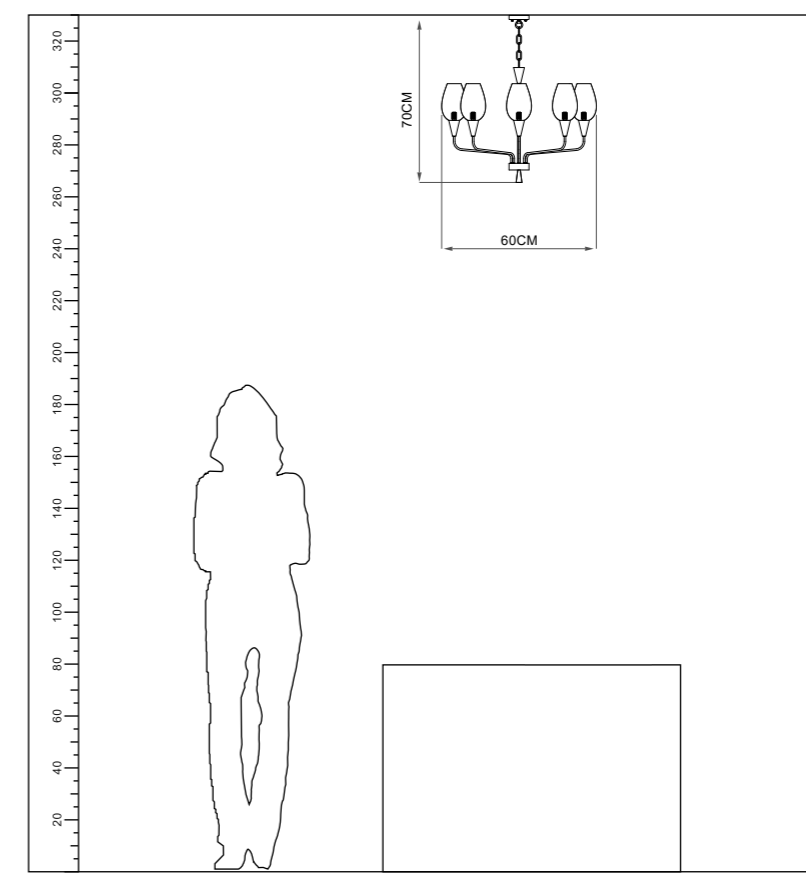

ta:40°C

Model  
CL-580685-B

Input:  
AC100-240V  
50/60Hz

Power:  
6\*E27 MAX 40W

Installation:  
Ceiling

IP20

Color:  
Blue+Gold

ta:40°C