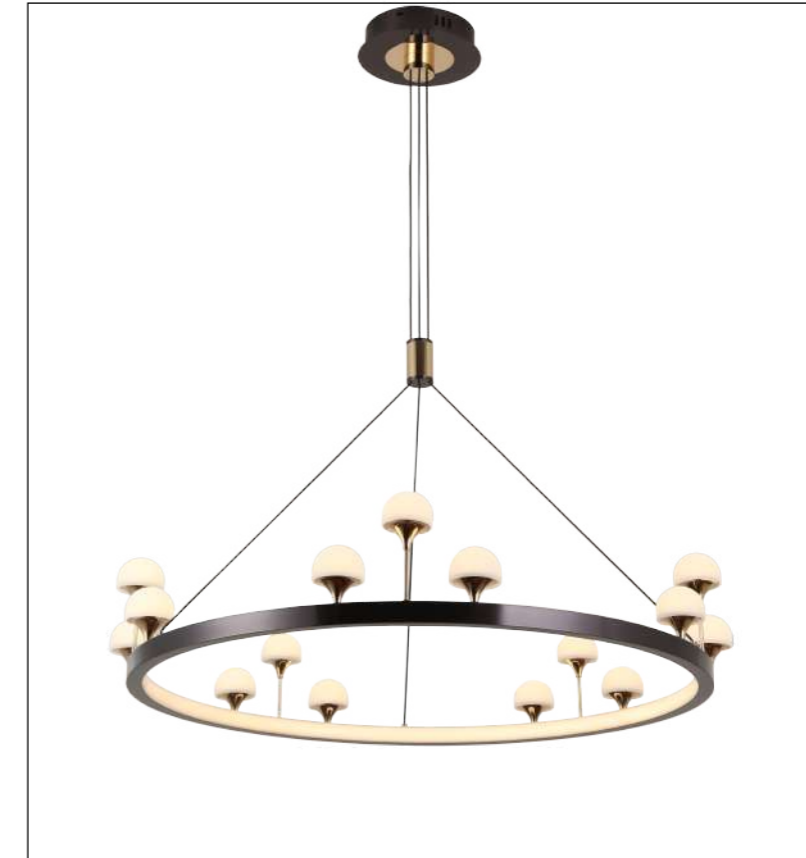

Ra≥80

Installation:  
Ceiling

IP20

Color:  
Black+Gold

ta:40°C

Model  
MD2982-80B

Input:  
AC220-240V  
50/60Hz

Power:52W