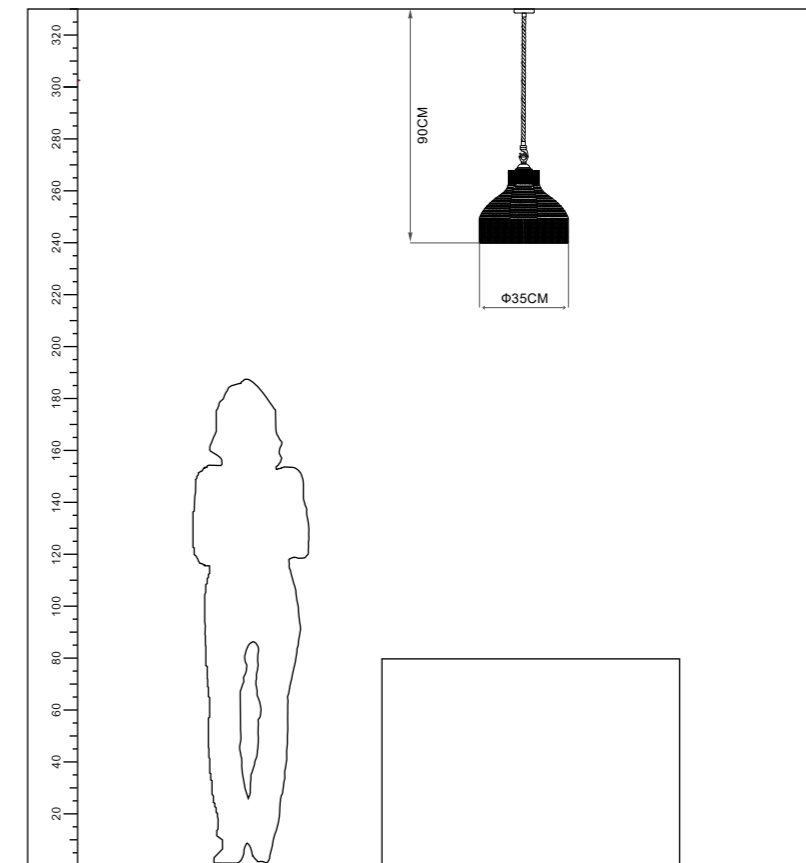

Model
ALP-SZ-1402

Input:
AC100-240V
50/60Hz

Socket:
1*E27 MAX 40W

Installation:
Ceiling

IP20

Color:Yellow