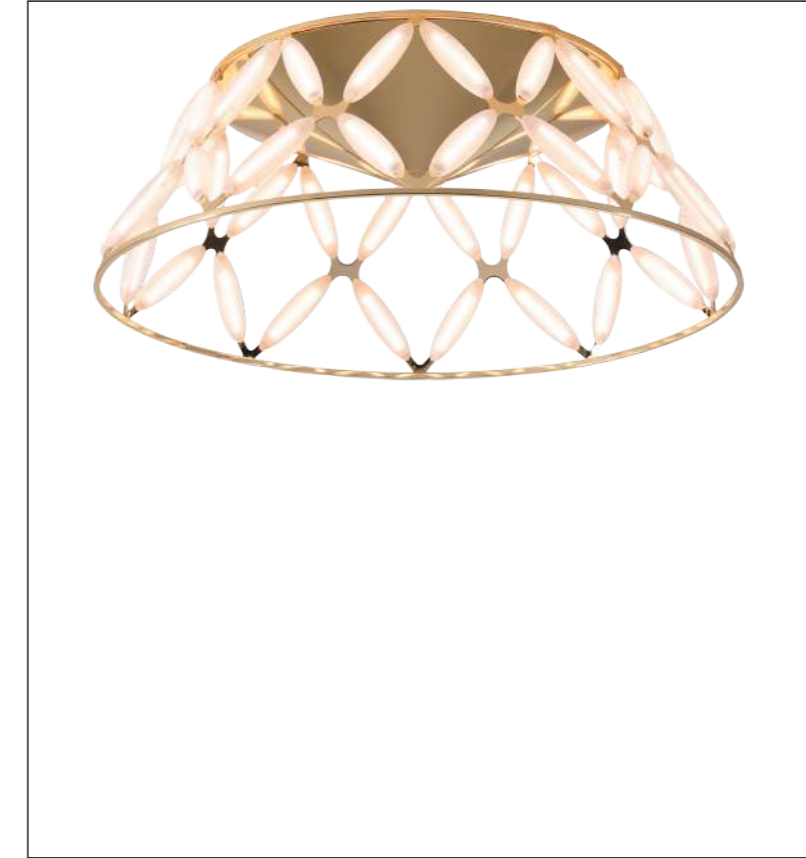

Model
MX8037-600

Input:
AC220-240V
50/60Hz

Power:50W

CCT:3000K

Ra≥80

Installation:
Ceiling

IP20

Color:Gold

ta:40°C