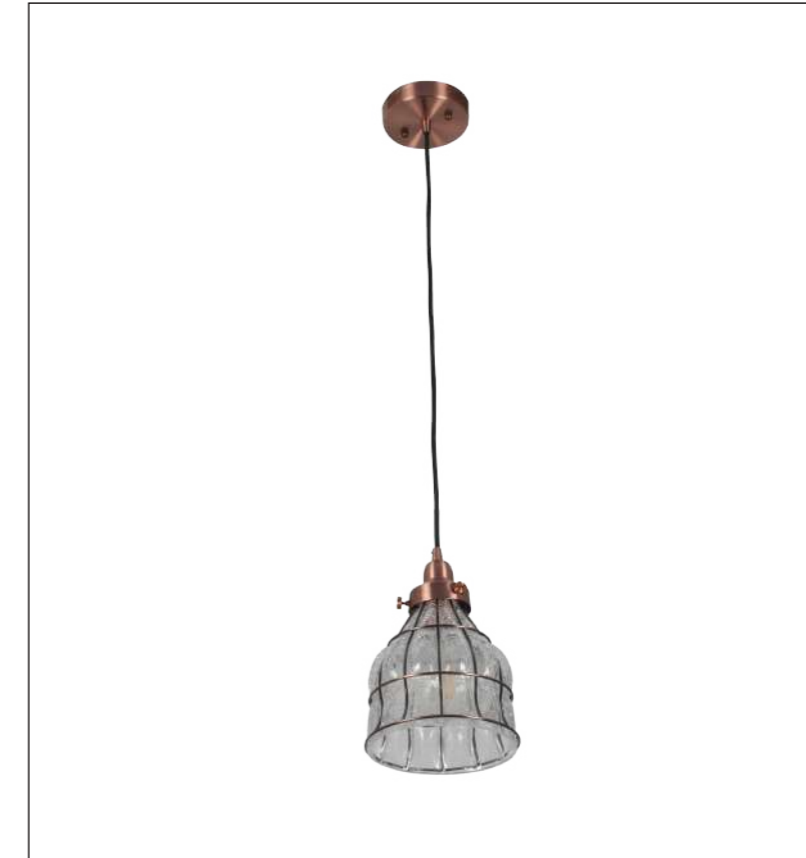

Socket:  
1\*E27 MAX 40W

Installation:  
Ceiling

IP20

Color:  
Red copper

ta:40°C

Model  
ME2080B

Input:  
AC100-240V  
50/60Hz

Socket:  
1\*E27 MAX 40W