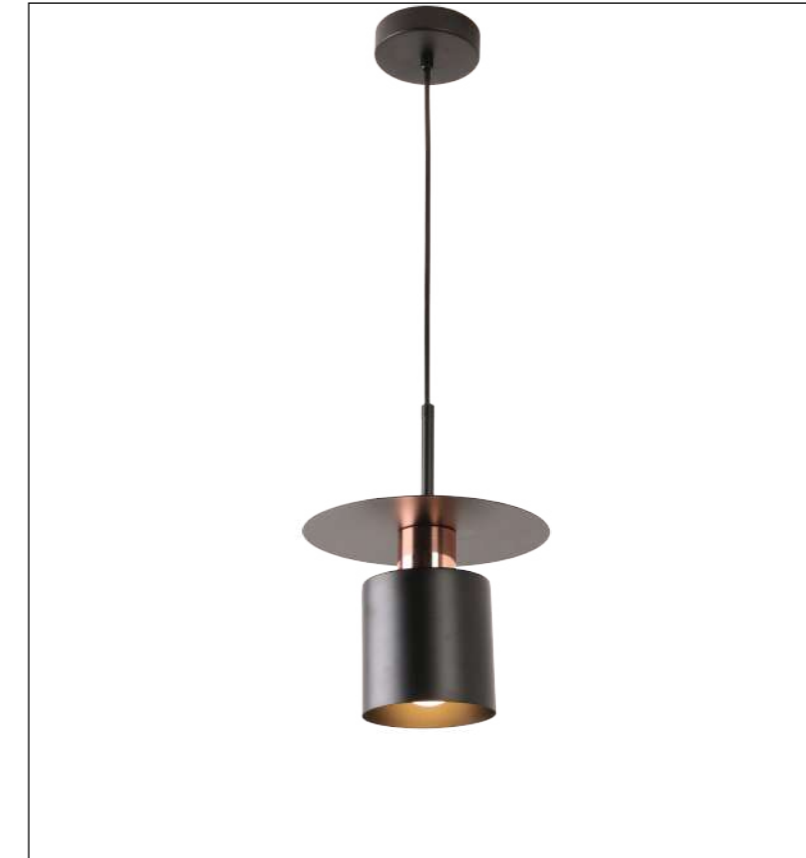

Model  
YD-2038-200

Input:  
AC100-240V  
50/60Hz

Socket:  
1\*E27 MAX 40W

Installation:  
Ceiling

IP20

Color:Copper

ta:40°C

Model  
YD-2137-21cm