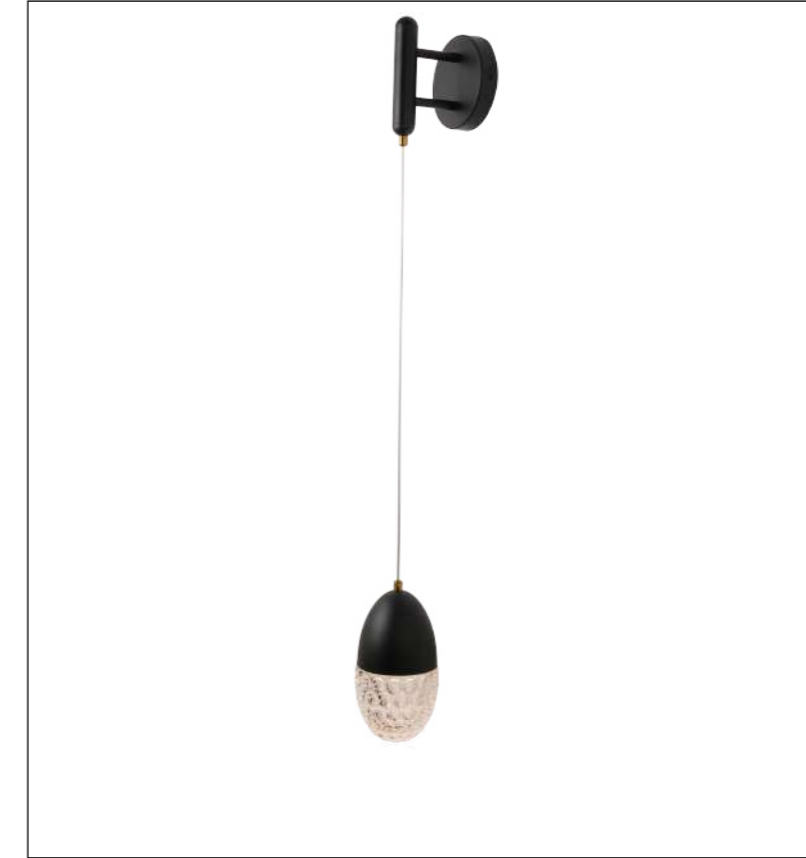

Model  
LH-88051-black

Input:  
AC100-240V  
50/60Hz

Socket:  
2\*E27 MAX 40W

Installation:  
Wall

IP20

Color:  
Gold/Black

ta:40°C

Model  
MB2955-1A-BK