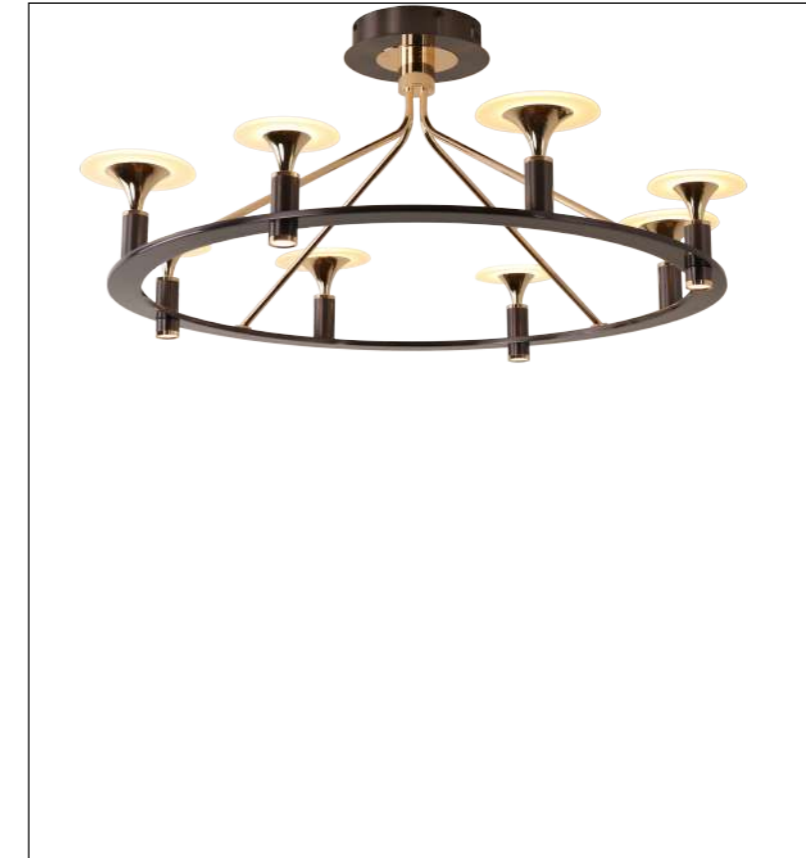

Installation:  
Ceiling

IP20

Color:  
Black+Gold

ta:40°C

Model  
MX2986-80

Input:  
AC220-240V  
50/60Hz

Power:43W

CCT:3000K