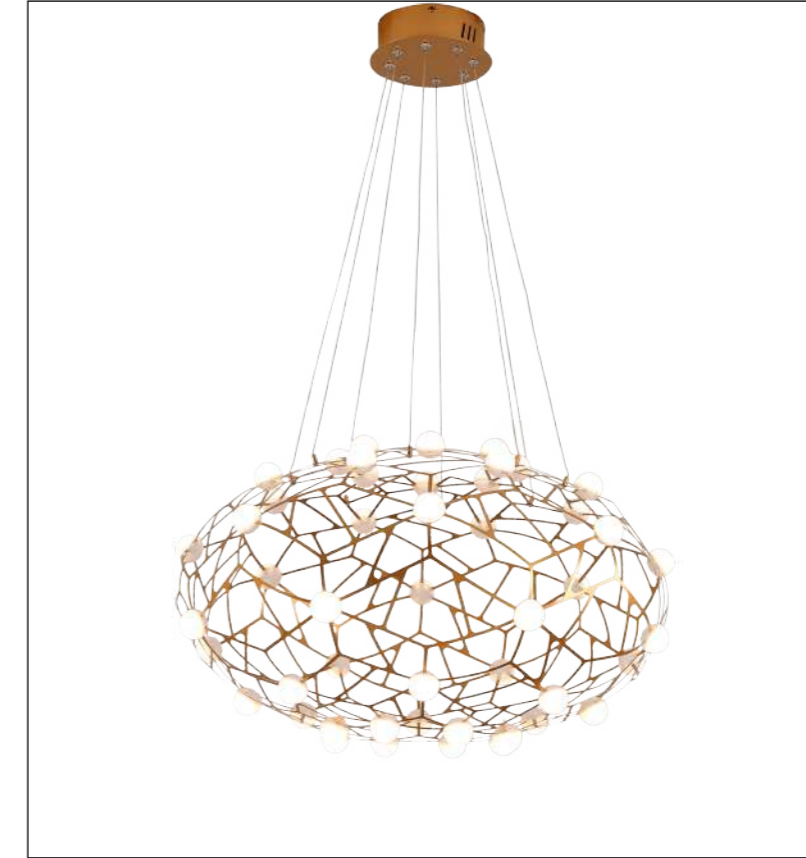

Power:145W

CCT:3000K

Ra≥80

Installation:  
Ceiling

IP20

Color:  
Black+Gold

ta:40°C

Model  
MD2890A-60