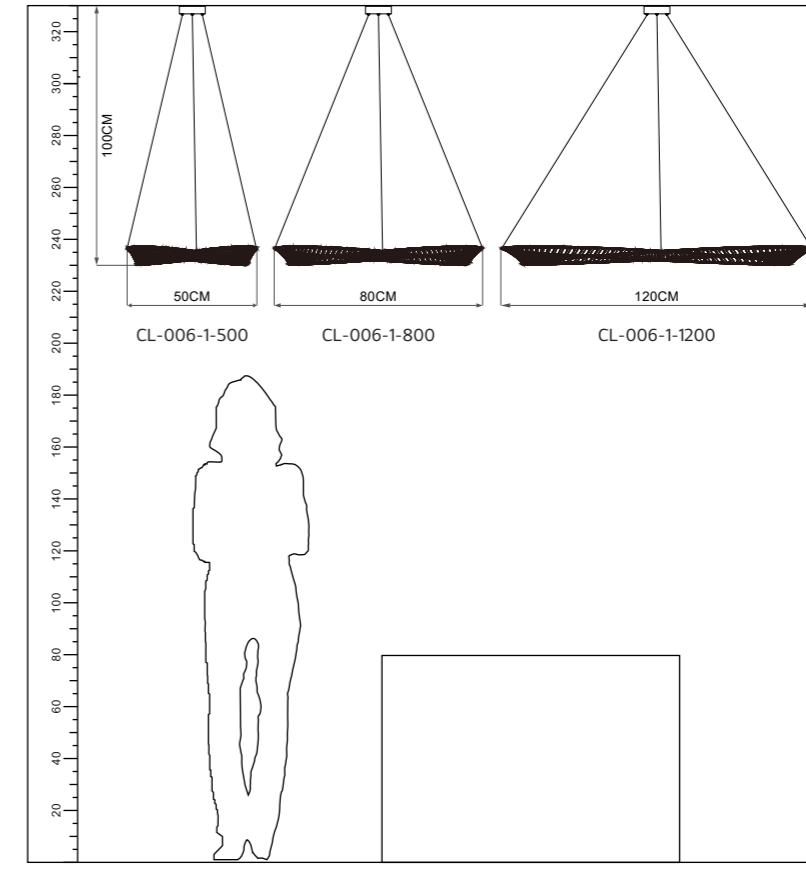

Model
CL-006-1-500

Power:24W

Model
CL-006-1-800

Power:30W

Model
CL-006-1-1200

Power:45W

Input:
AC220-240V
50/60Hz

CCT:
3000K-4000K-6500K

Ra≥80

Installation:
Ceiling

IP20

Color:Copper