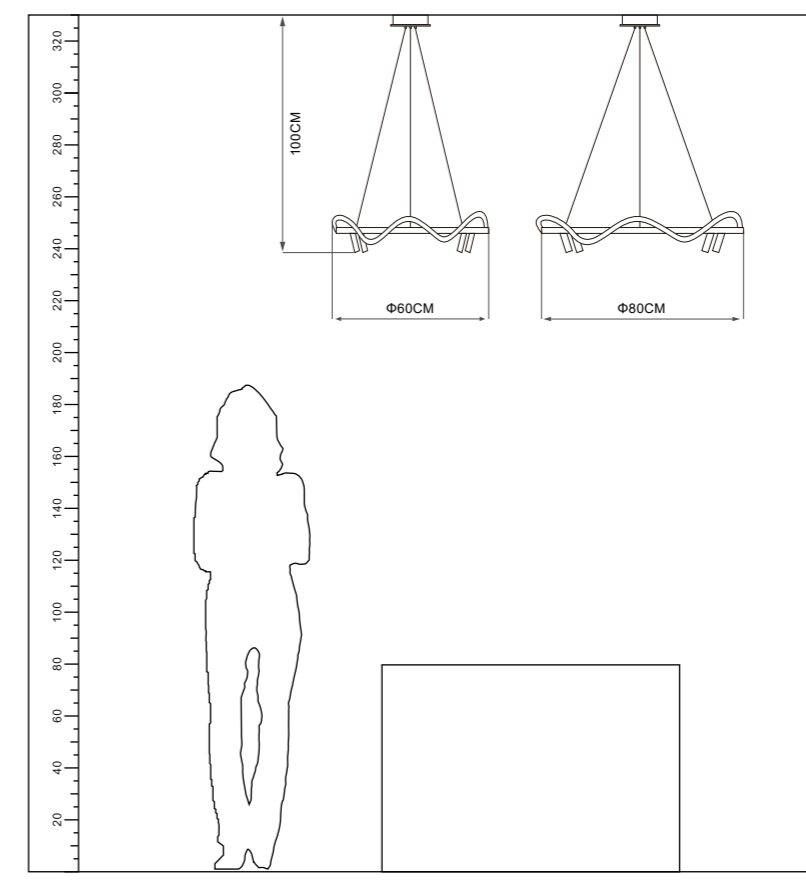

Model
ME2058B

Power:53W

Model
ME2059B-80

Power:53W

Input:
AC220-240V
50/60Hz

CCT:3000K

Ra≥80

Installation:
Ceiling

IP20

Color:
Black+Gold