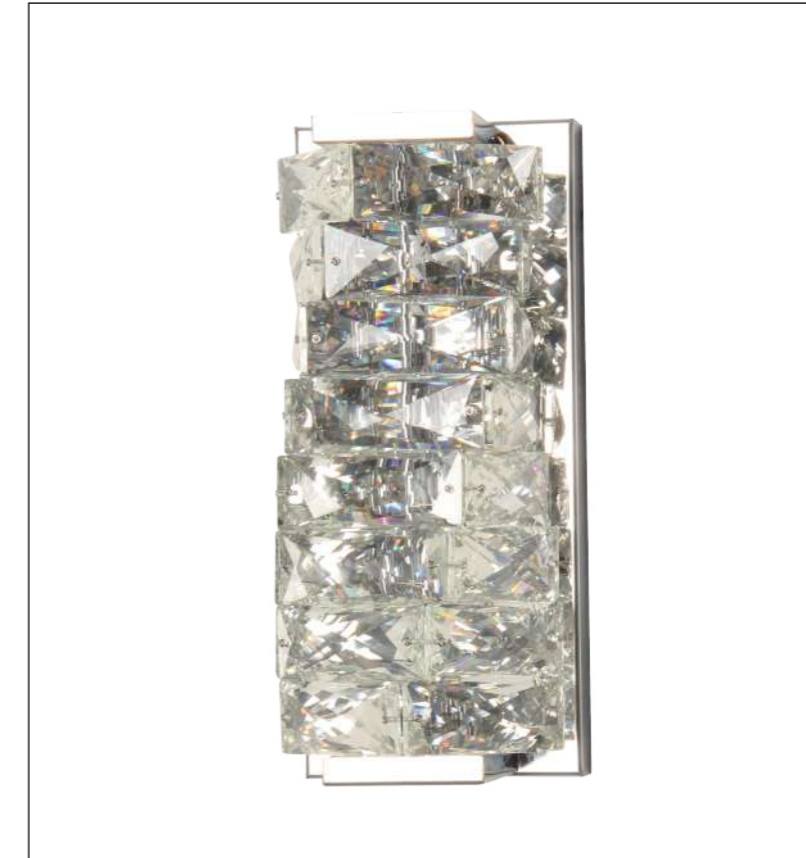

Input:  
AC220-240V  
50/60Hz

Power:14W

CCT:3000K

Ra≥80

Installation:  
Wall

IP20

Color:Gold

ta:40°C