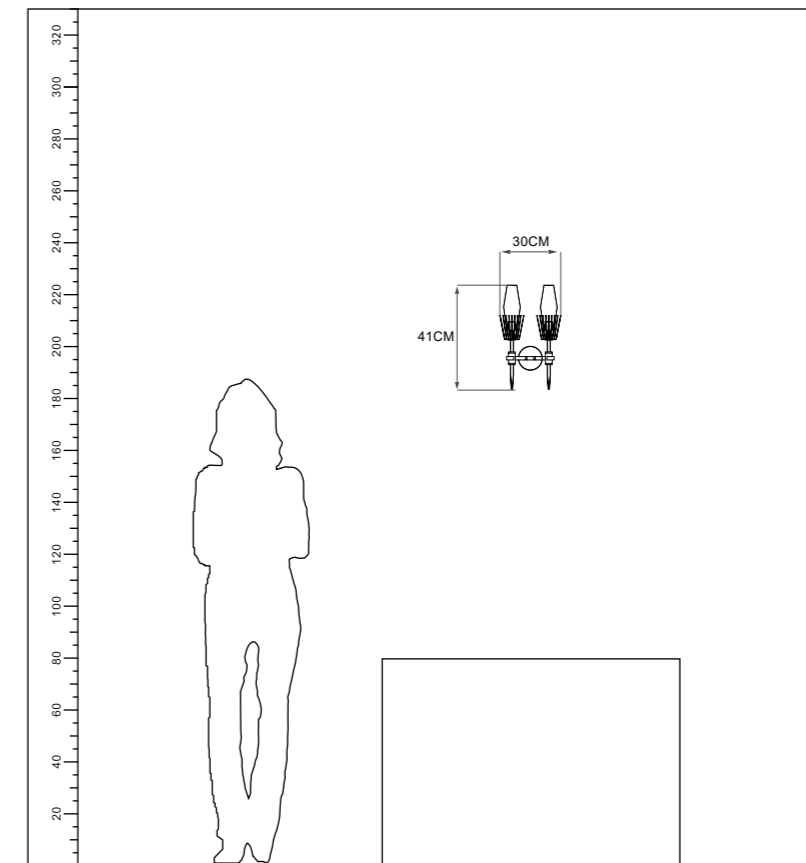

Model
WL-163041

Input:
AC100-240V
50/60Hz

Power:
1*E27 MAX 40W

Installation:
Wall

IP20

Color:Copper