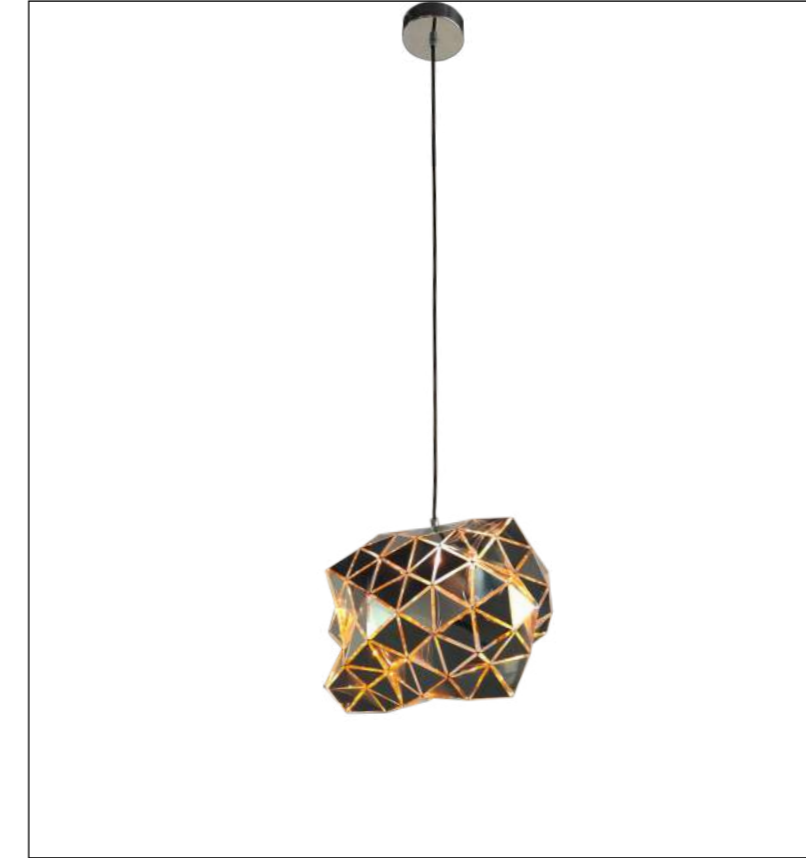

Installation:  
Ceiling

IP20

Color:Gold

ta:40°C

Model  
ALP-HXD-1125-2

Model  
ALP-HXD-1125-3

Input:  
AC100-240V  
50/60Hz

Socket:  
1\*G9 MAX 40W