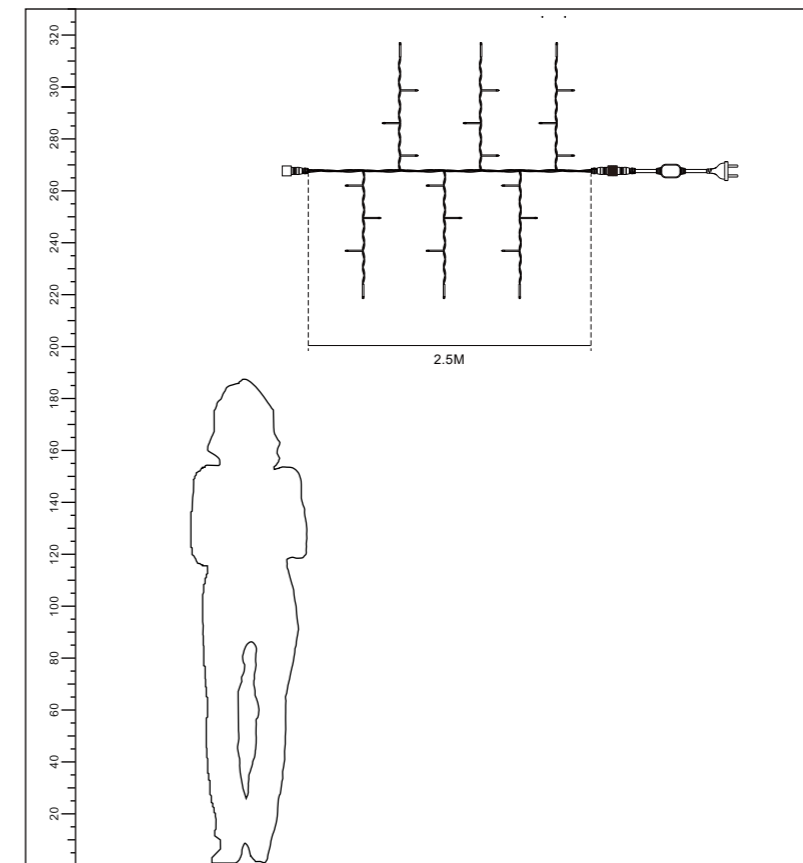

Installation:  
Hanging

IP20

Color:White

ta:40°C

RoHS