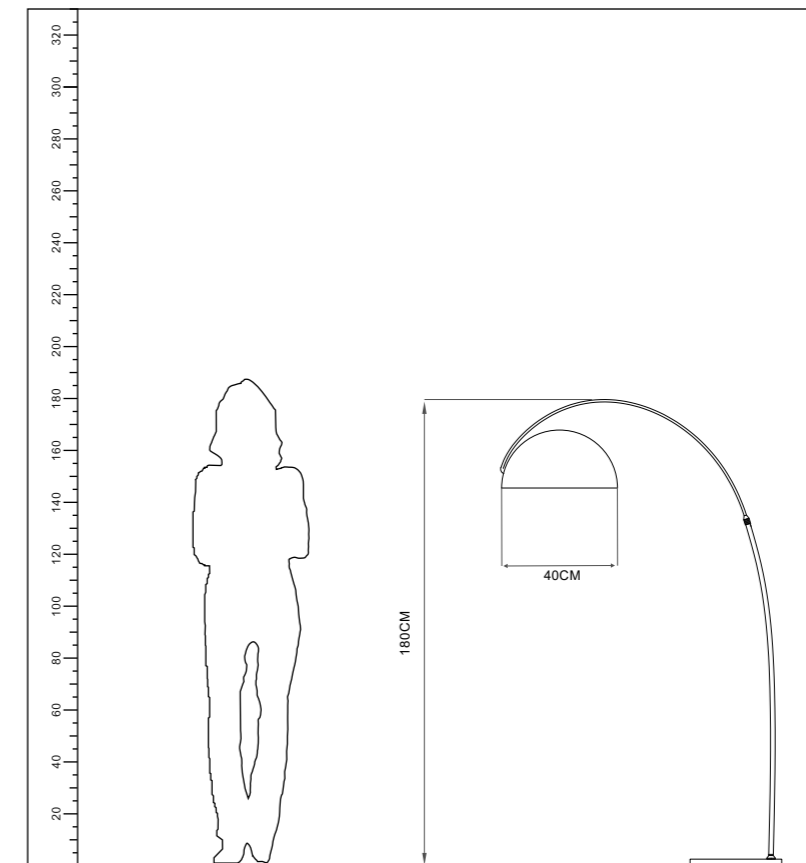

ta:40°C

Model  
QQD-10m-100-4.5w-3000K

Input:  
AC220-240V  
50/60Hz

Power:4.5W

CCT:3000K

Ra≥80

Installation:  
Hanging

IP20