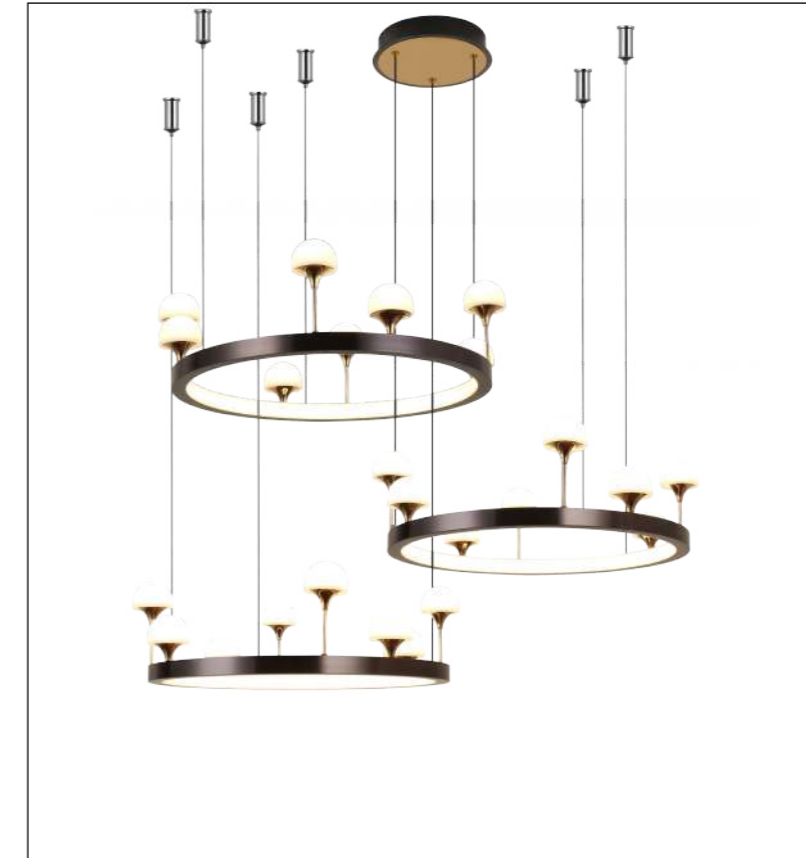

Model  
MD2982-50-3

Input:  
AC220-240V  
50/60Hz

Power:96W

CCT:3000K

Ra≥80

Installation:  
Ceiling

IP20

Color:  
Black+Gold