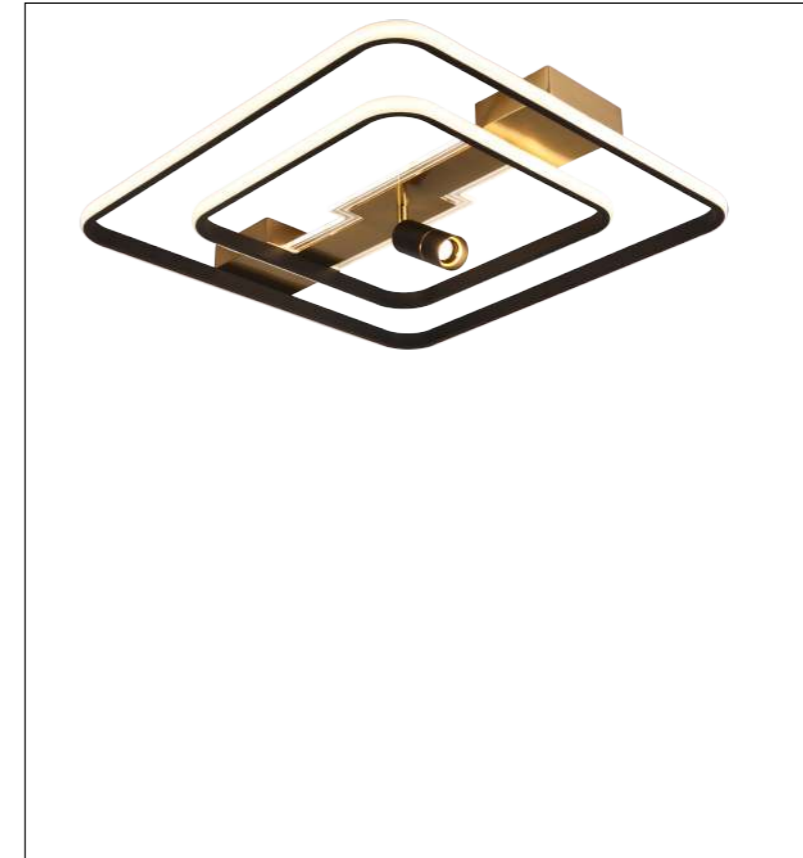

Input:  
AC220-240V  
50/60Hz

Power:32+5W

CCT:3000K

Ra≥80

Installation:  
Ceiling

IP20

Color:  
Black+Gold

ta:40°C