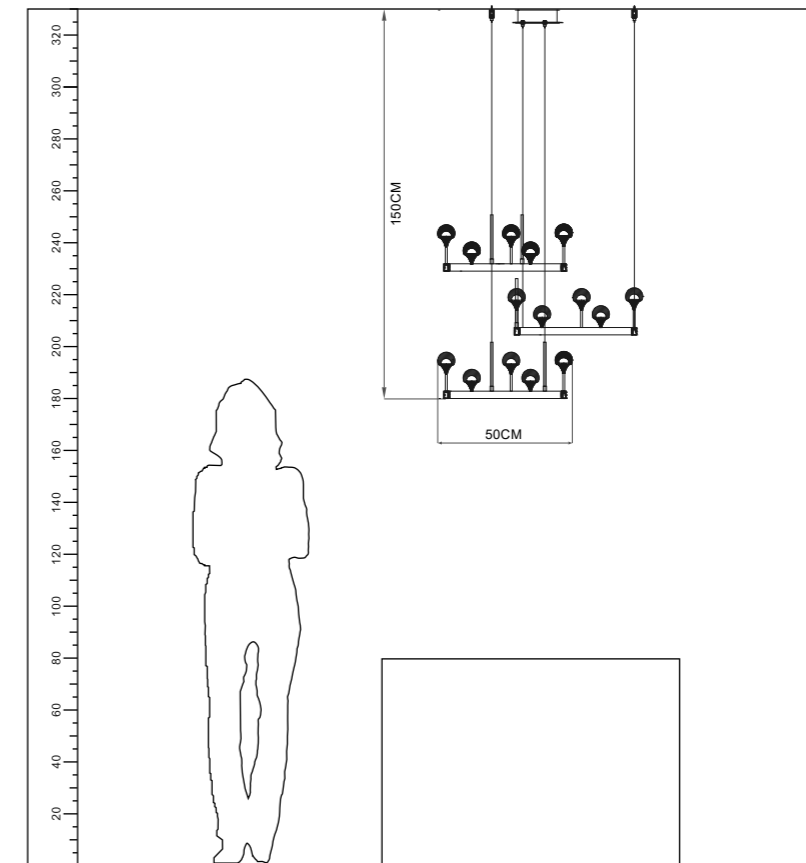

Model  
MD2982-50-3

Input:  
AC220-240V  
50/60Hz

Power:96W

CCT:3000K

Ra≥80

Installation:  
Ceiling

IP20

Color:  
Black+Gold