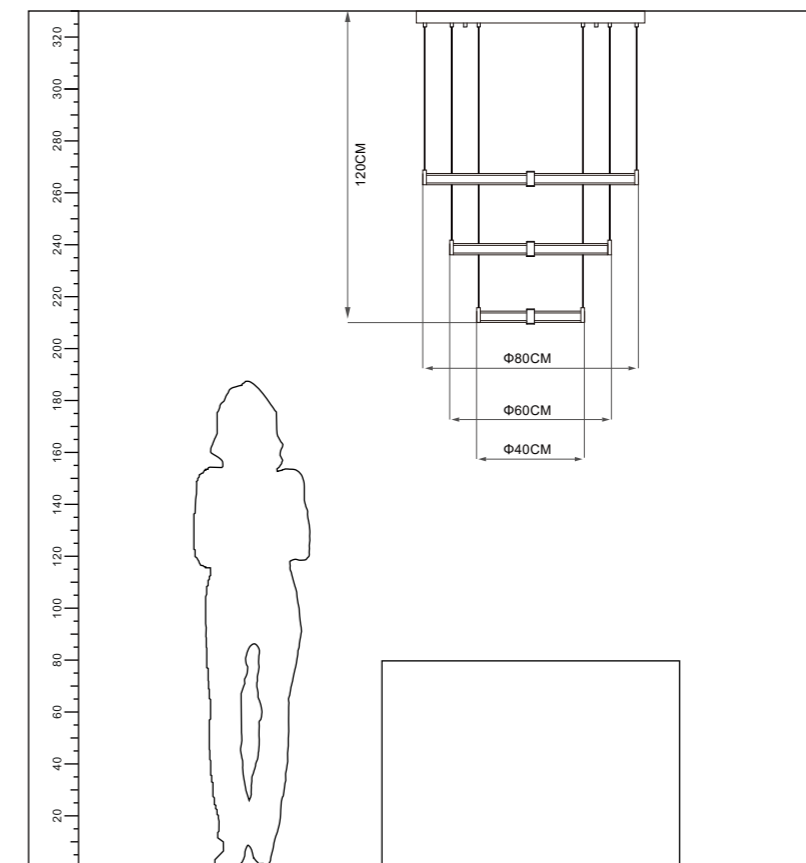

Power:140W

CCT:3000K

Ra≥80

Installation:  
Ceiling

IP20

Color:Brown

ta:40°C

Model  
ME2036B