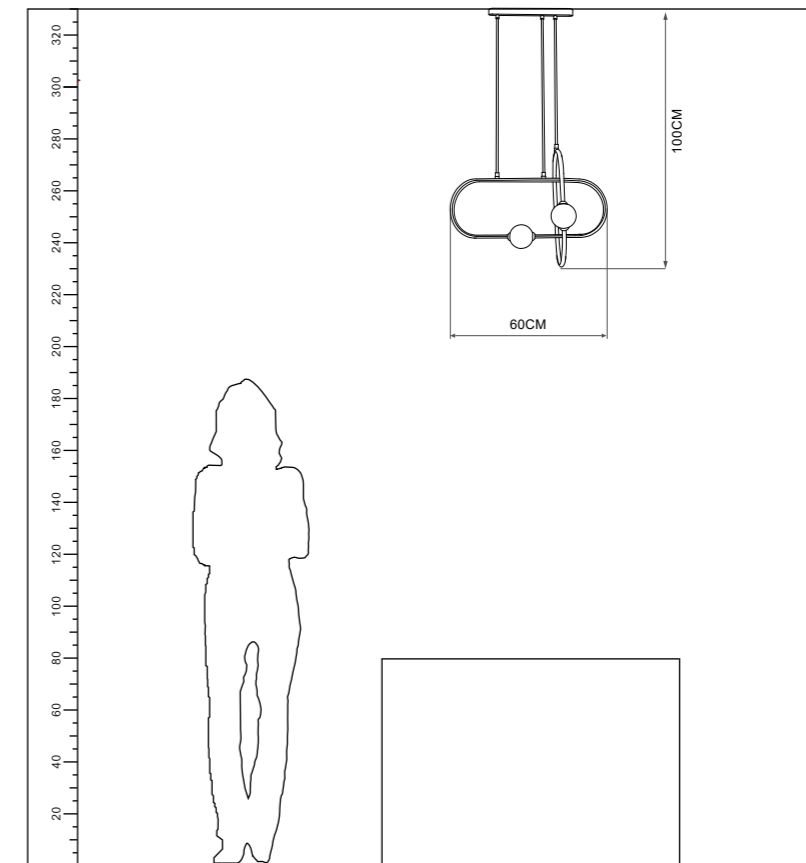

Model
MD2948B-BK

Input:
AC220-240V
50/60Hz

Power:28W

CCT:3000K

Ra≥80

Installation:
Ceiling

IP20

Color:Black