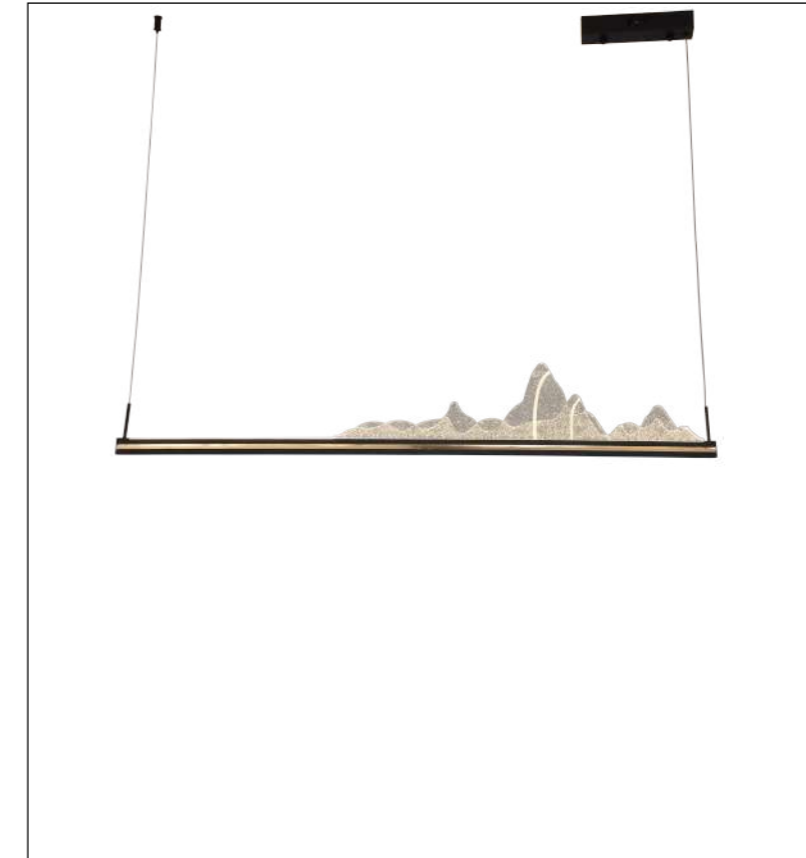

IP20

Color:Black

ta:40°C

RoHS

Model  
YD-8016-100-BK

Input:  
AC220-240V  
50/60Hz

Power:15W

CCT:3000K