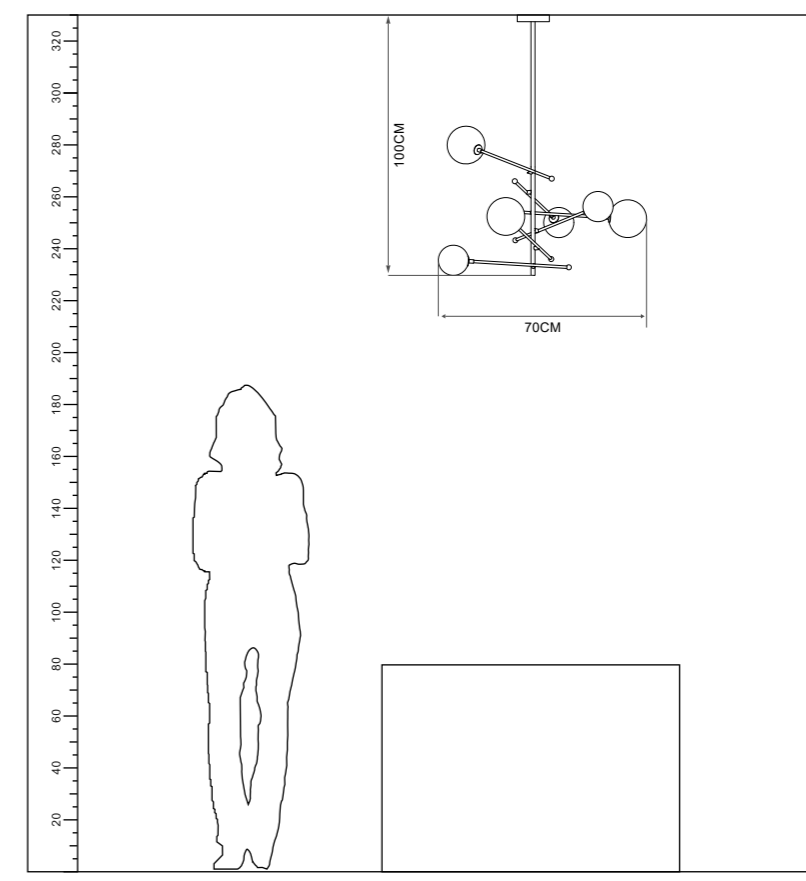

Model
YD-1031-8

Input:
AC100-240V
50/60Hz

Power:
8*G9 MAX 40W

Installation:
Ceiling

IP20

Color:Copper