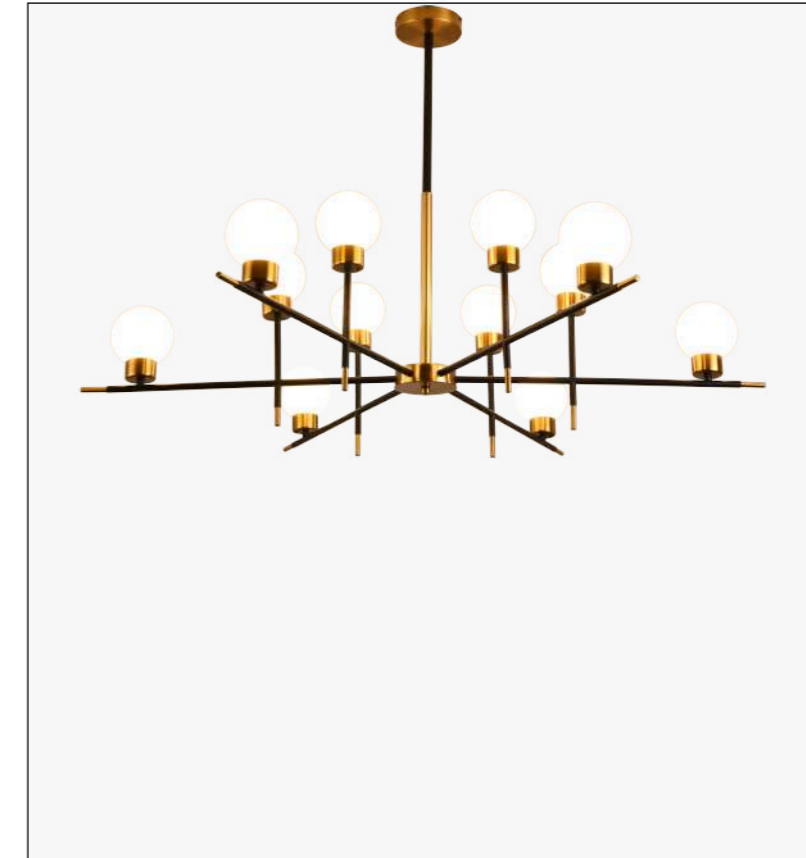

Model
YD-2170-12

Input:
AC100-240V
50/60Hz

Socket:
12*G9 MAX 40W

Installation:
Ceiling

IP20

Color:Black

ta:40°C