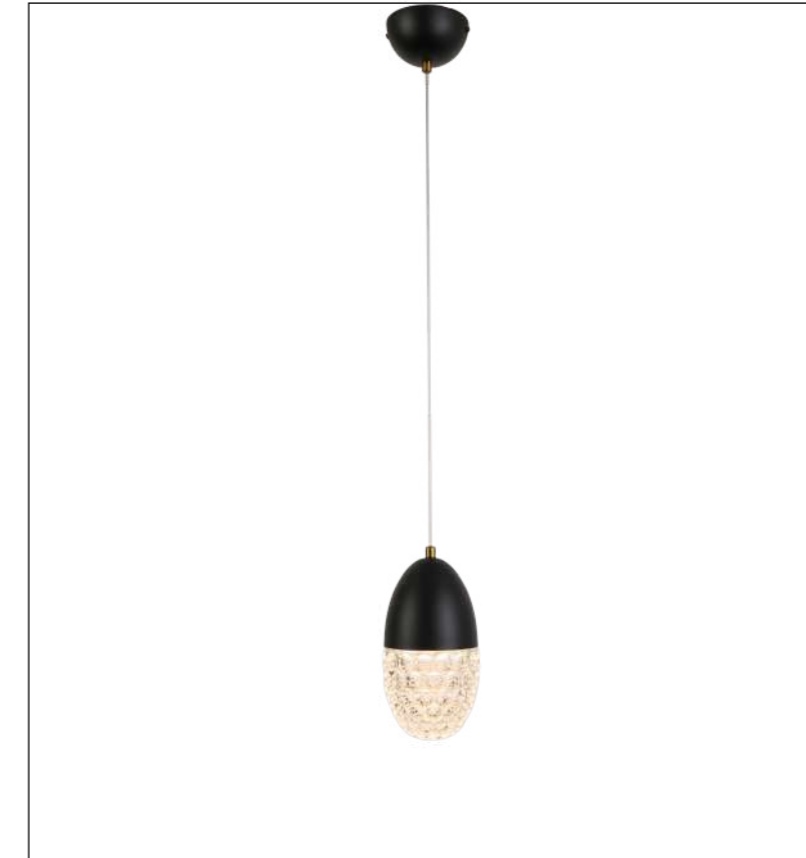

Model
MD2955-1A-BK

Input:
AC220-240V
50/60Hz

Power:7W

CCT:3000K

Ra≥80

Installation:
Ceiling

IP20

Color:Black

ta:40°C