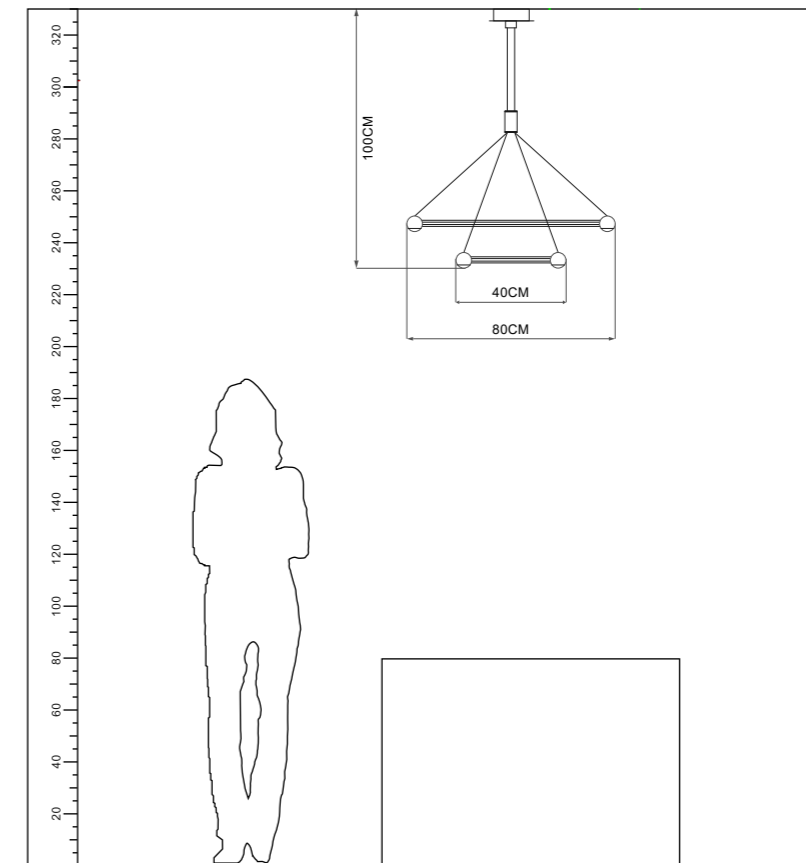

Model
MD2983-80+40

Input:
AC220-240V
50/60Hz

Power:76W

CCT:3000K

Ra≥80

Installation:
Ceiling

IP20

Color:
Black+Gold