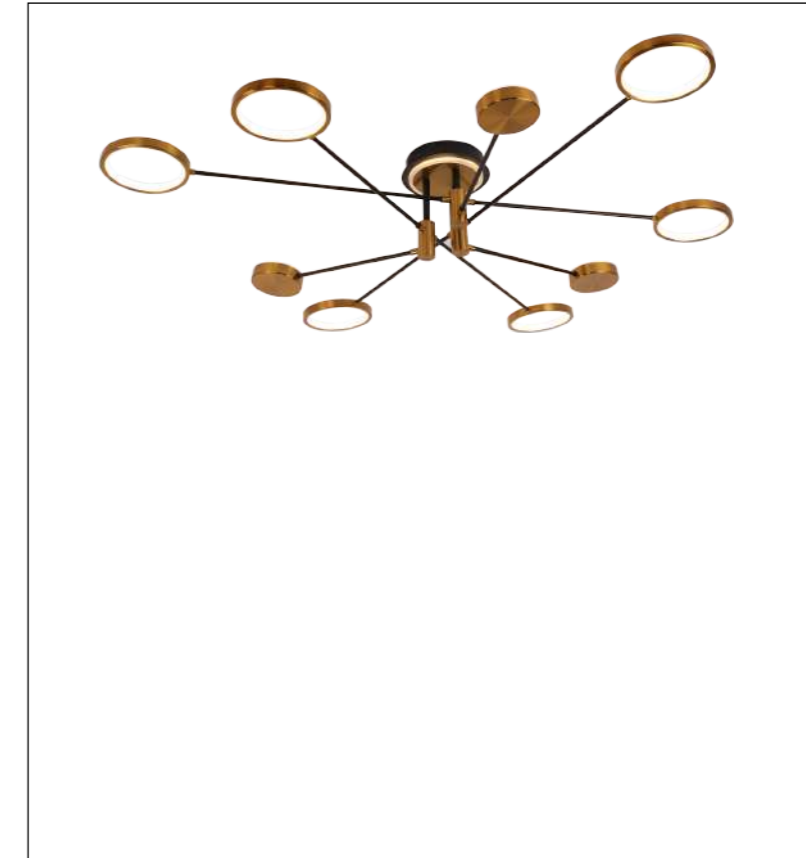

Model
YD-3126-9

Input:
AC220-240V
50/60Hz

Power:45W

CCT:3000K

Ra≥80

Installation:
Ceiling

IP20

Color:
Black+Gold

ta:40°C