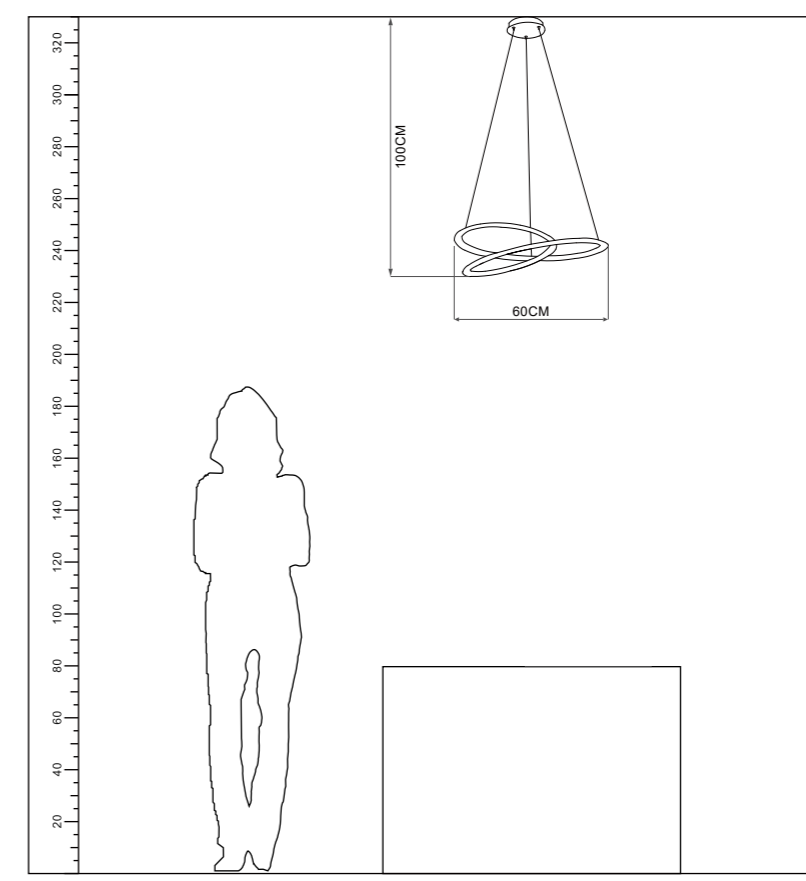

Model
CL-007-01-600

Input:
AC220-240V
50/60Hz

Power:40W

CCT:3000K

Ra≥80

Installation:
Ceiling

IP20

Color:Black