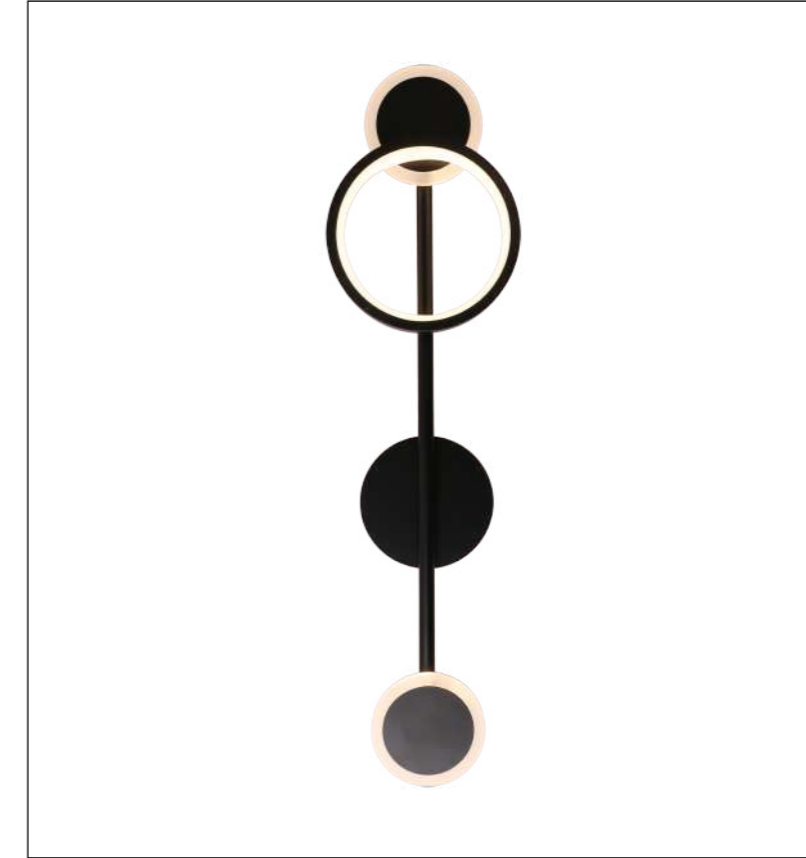

Ra≥80

Installation:  
Wall

IP20

Color:Black

ta:40°C

Model  
MB4154-A2+1-BK

Input:  
AC220-240V  
50/60Hz

Power:7W