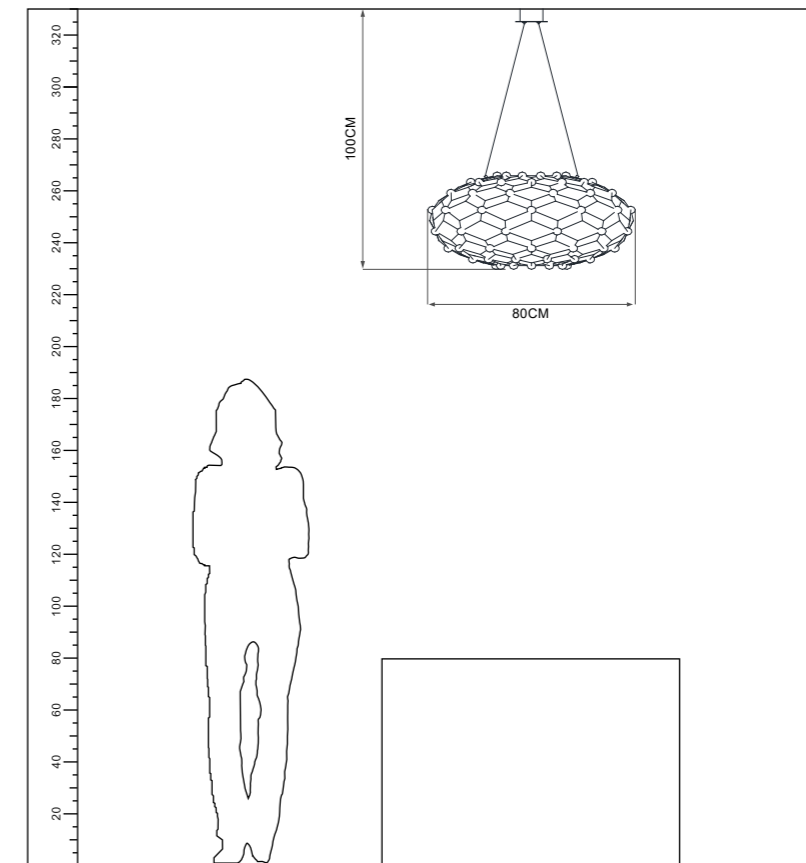

Model  
MD2890A-80

Input:  
AC220-240V  
50/60Hz

Power:65W

CCT:3000K

Ra≥80

Installation:  
Ceiling

IP20

Color:Gold