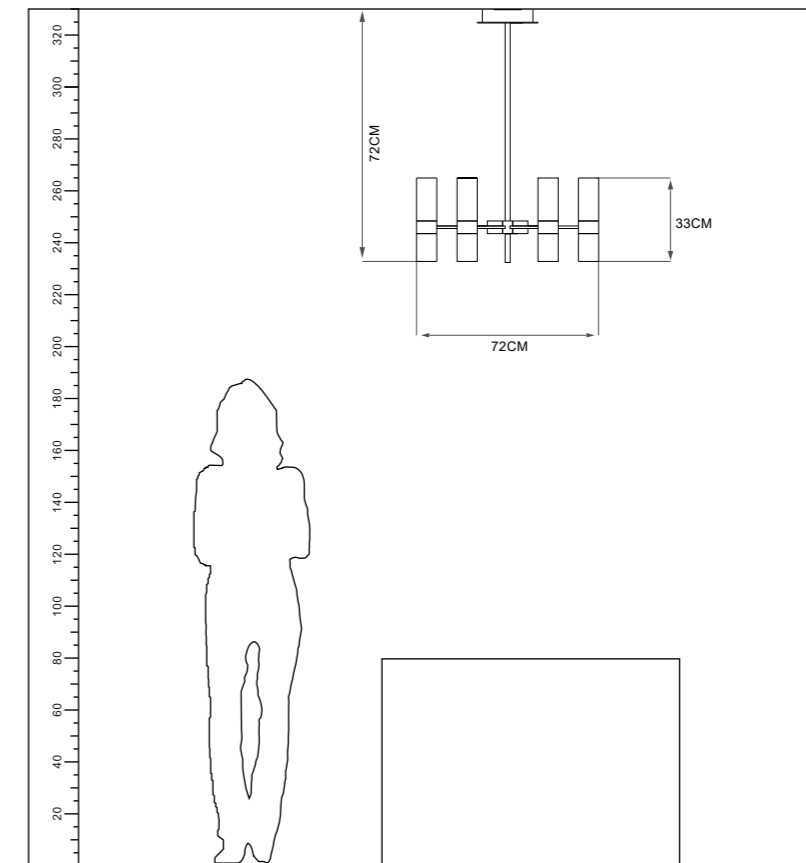

Socket:  
6\*G9 MAX 40W

Installation:  
Ceiling

IP20

Color:Black

ta:40°C

Model  
ME2036A

Input:  
AC100-240V  
50/60Hz

Socket:  
12\*G9 MAX 40W