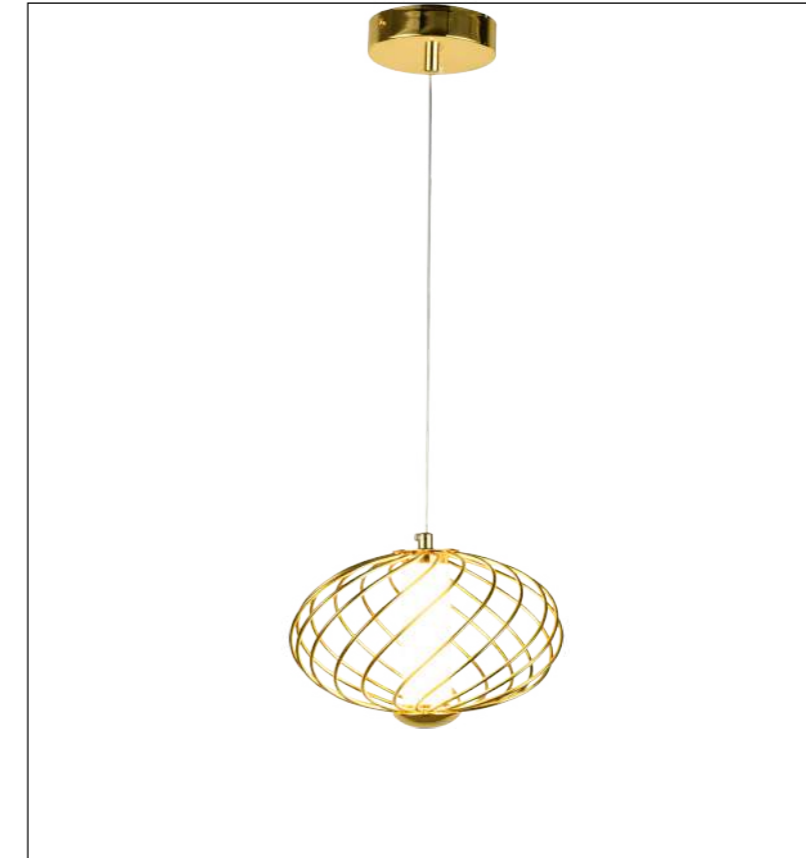

Color:Gold

ta:40°C

Model  
29009-20

Input:  
AC220-240V  
50/60Hz

Power:10W

CCT:3000K

Ra≥80

Installation:  
Ceiling