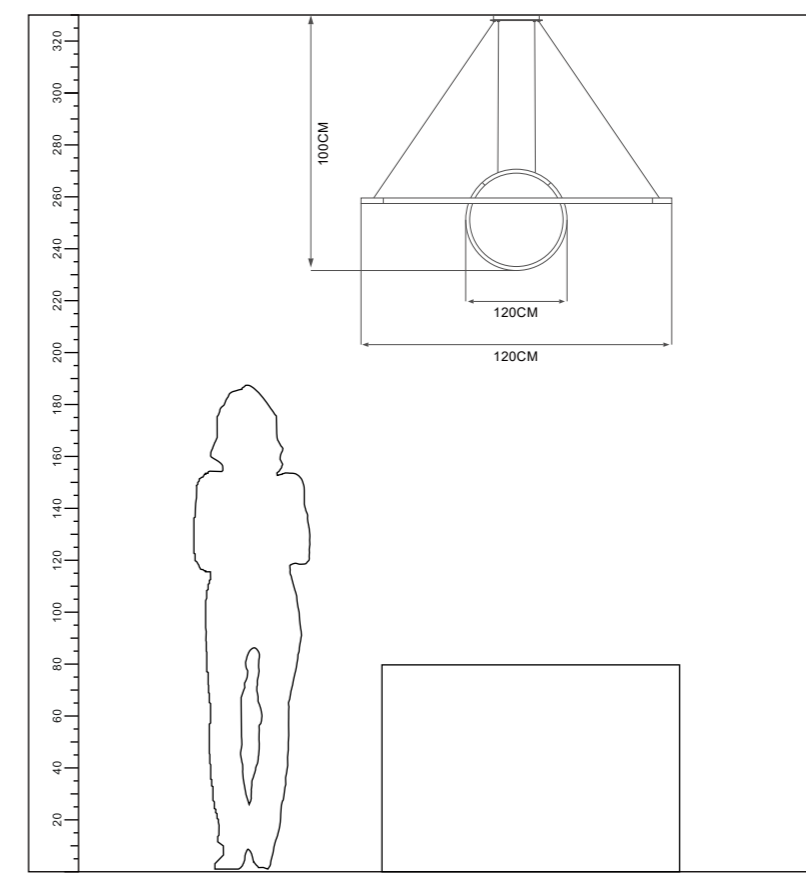

Model
ME2038A

Input:
AC220-240V
50/60Hz

Power:30W

CCT:3000K

Ra≥80

Installation:
Ceiling

IP20

Color:Black