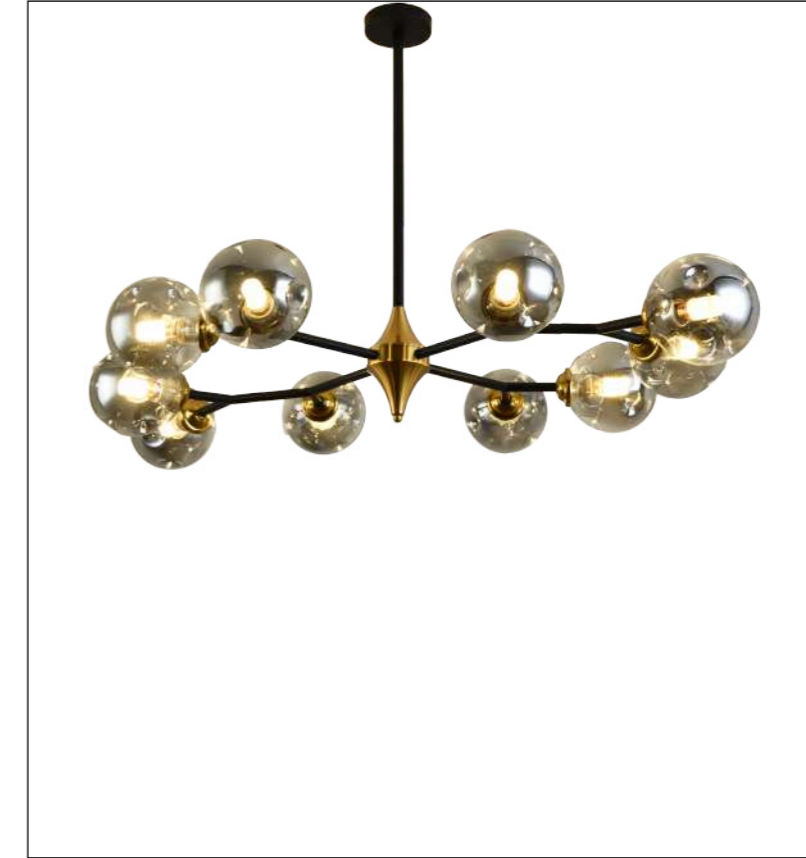

Color:  
Silver/Gold

ta:40°C

RoHS

Model  
YD-5030

Input:  
AC100-240V  
50/60Hz

Power:  
10\*E27 MAX 40W

Installation:  
Ceiling

IP20