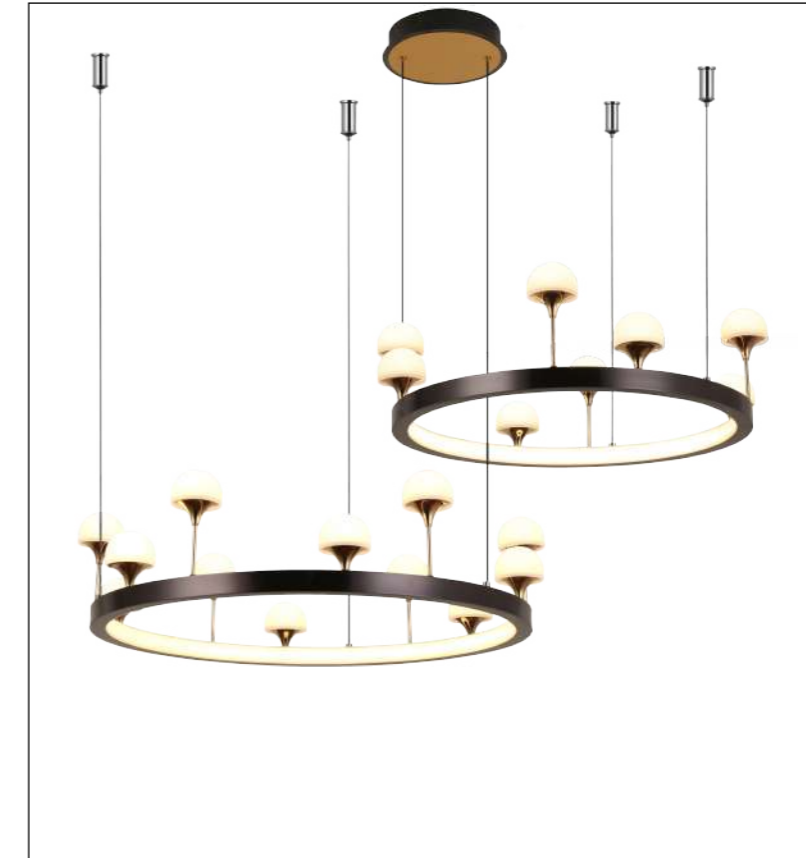

Model
MD2982-60+50

Input:
AC220-240V
50/60Hz

Power:76W

CCT:3000K

Ra≥80

Installation:
Ceiling

IP20

Color:
Black+Gold

ta:40°C

RoHS