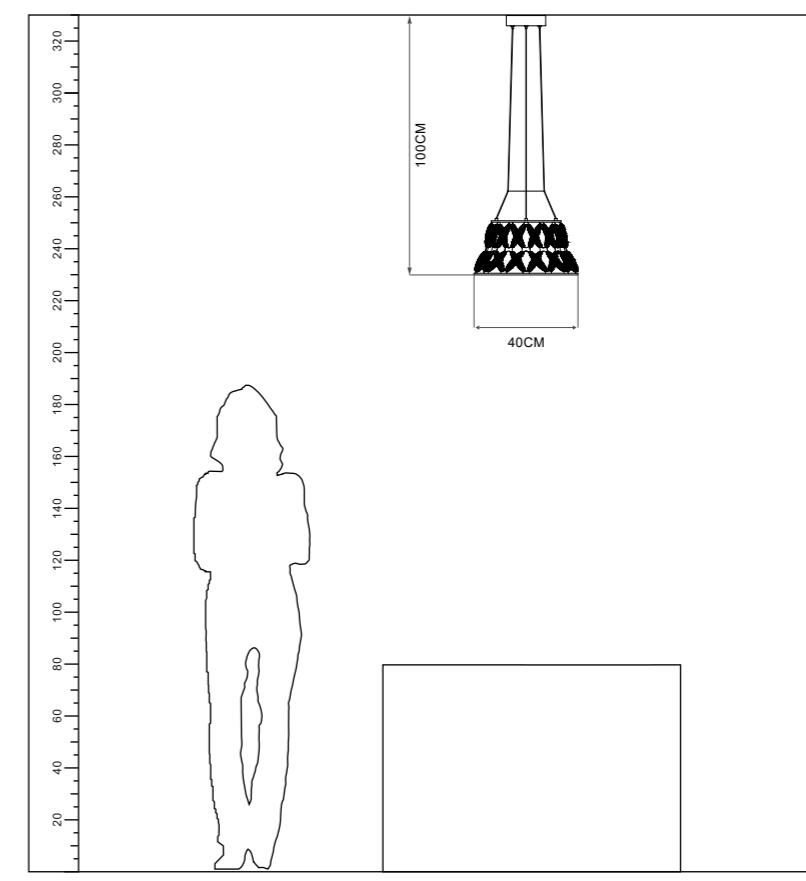

Model
MD8037-400

Input:
AC220-240V
50/60Hz

Power:42W

CCT:3000K

Ra≥80

Installation:
Ceiling

IP20

Color:Gold