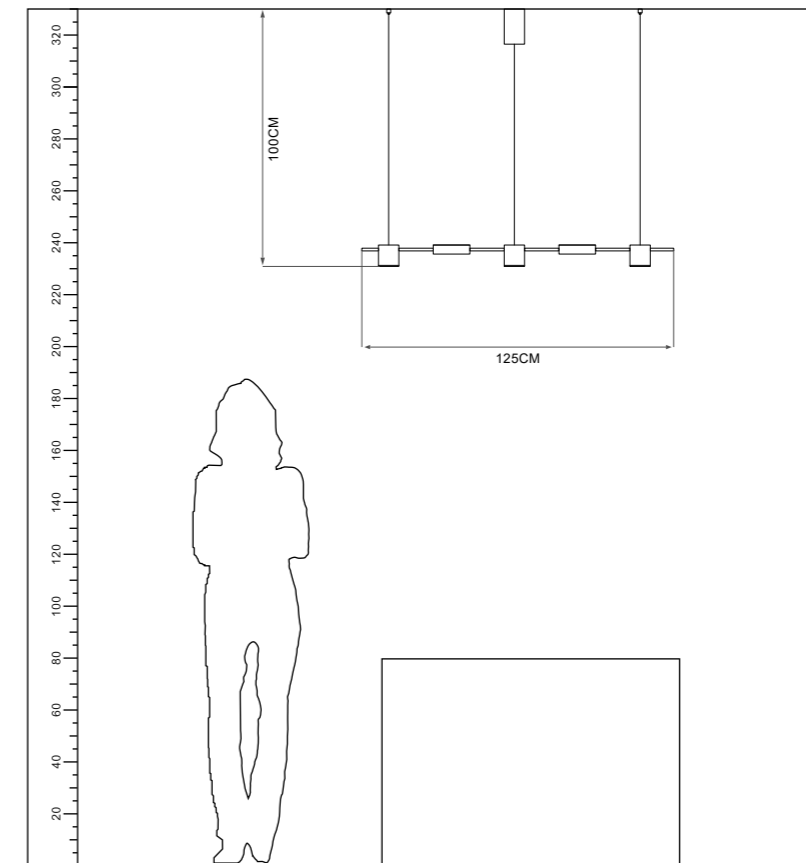

Model
YD-1034

Input:
AC220-240V
50/60Hz

Power:20W

CCT:
3000K-4000K-6500K

Ra≥80

Installation:
Ceiling

IP20

Color:Black