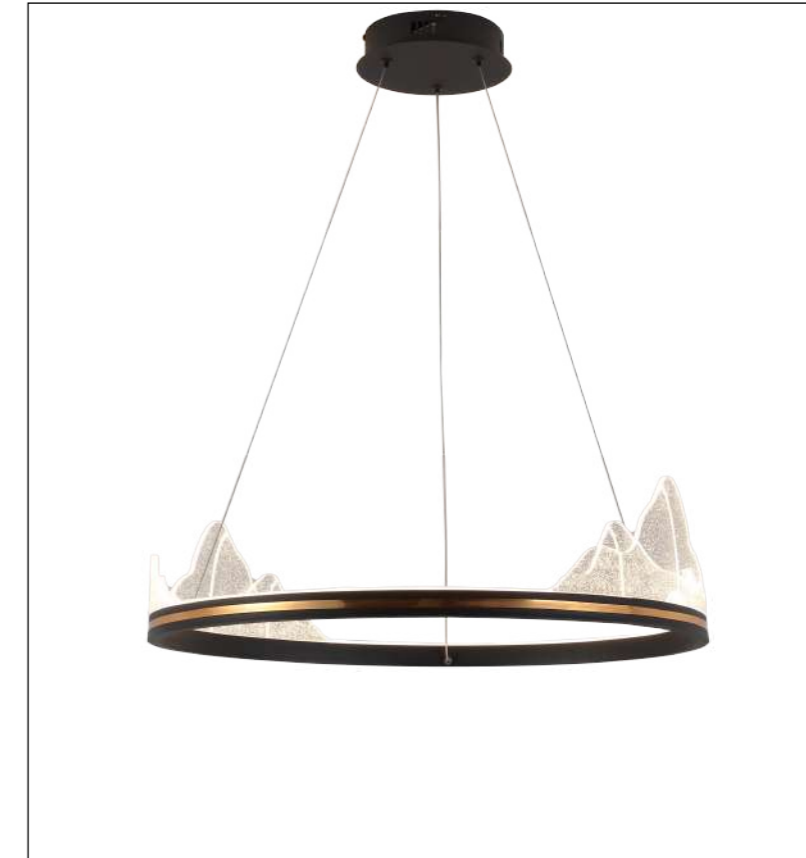

Ra≥80

Installation:  
Ceiling

IP20

Color:Gold

ta:40°C

RoHS

Model  
YD-8016-60-BK

Power:30W