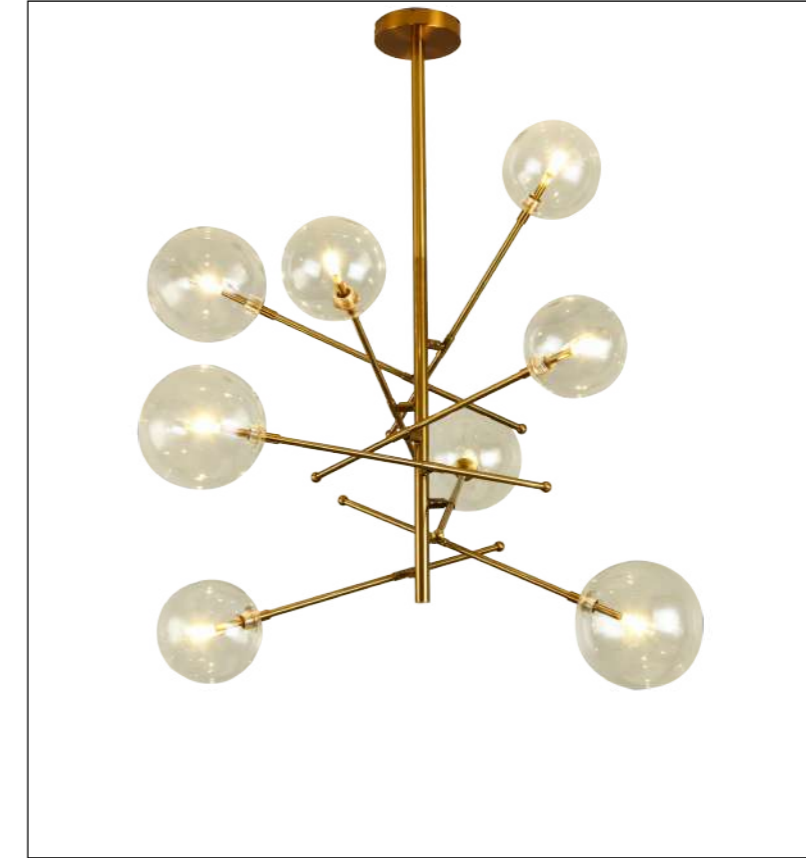

Input:  
AC100-240V  
50/60Hz

Power:  
6\*G9 MAX 40W

Installation:  
Ceiling

IP20

Color:Copper

ta:40°C

Model  
YD-1031-8

Input:  
AC100-240V  
50/60Hz