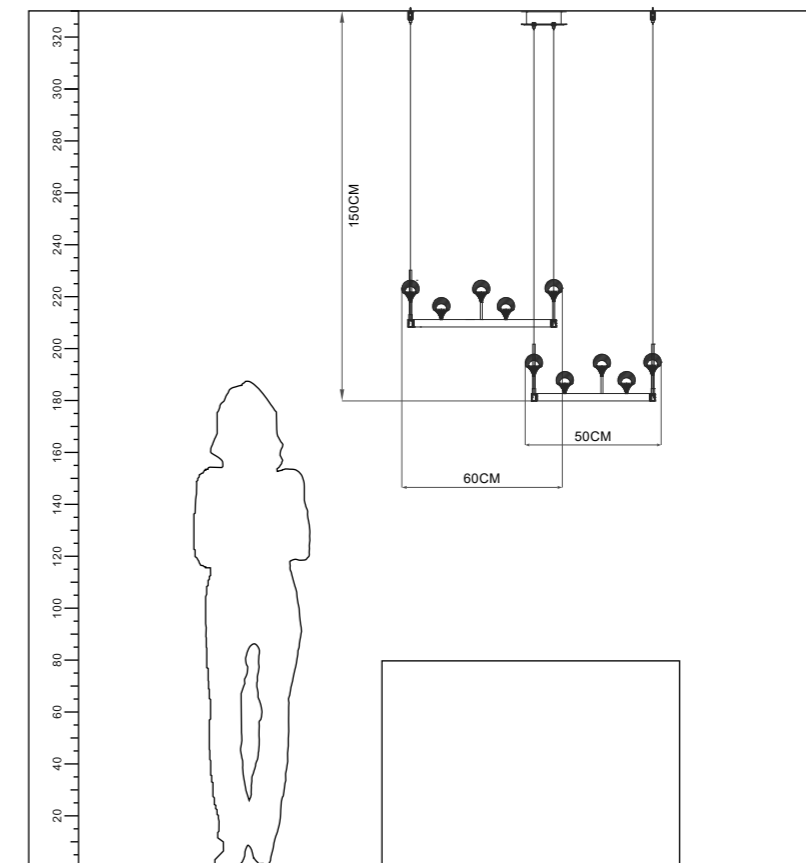

Model
MD2982-60+50

Input:
AC220-240V
50/60Hz

Power:76W

CCT:3000K

Ra≥80

Installation:
Ceiling

IP20

Color:
Black+Gold