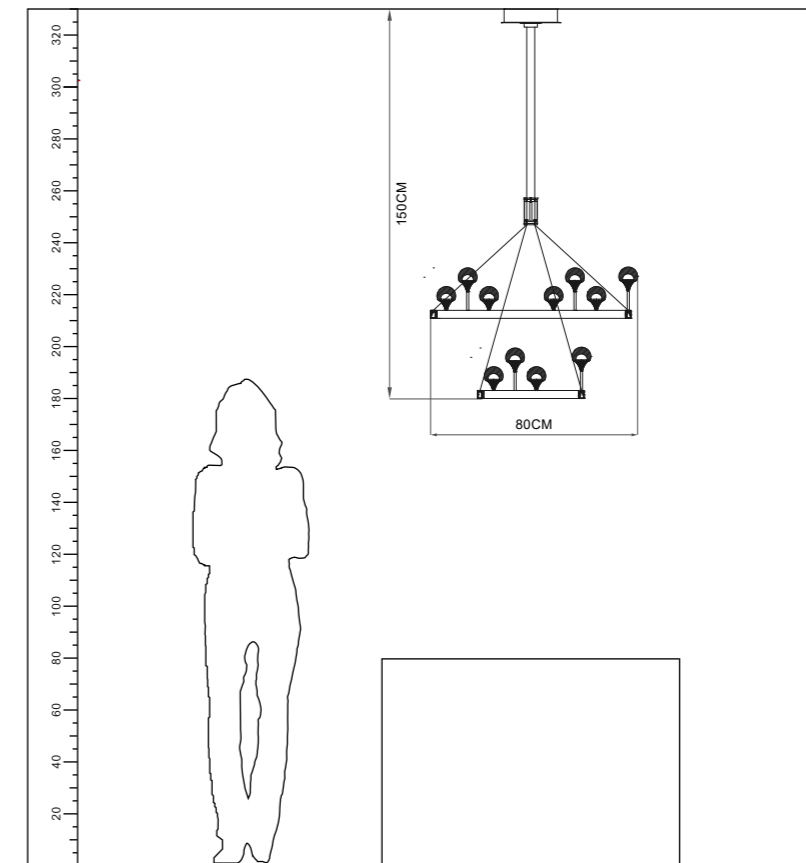

Power:86W

CCT:3000K

Ra≥80

Installation:  
Ceiling

IP20

Color:  
Black+Gold

ta:40°C

RoHS