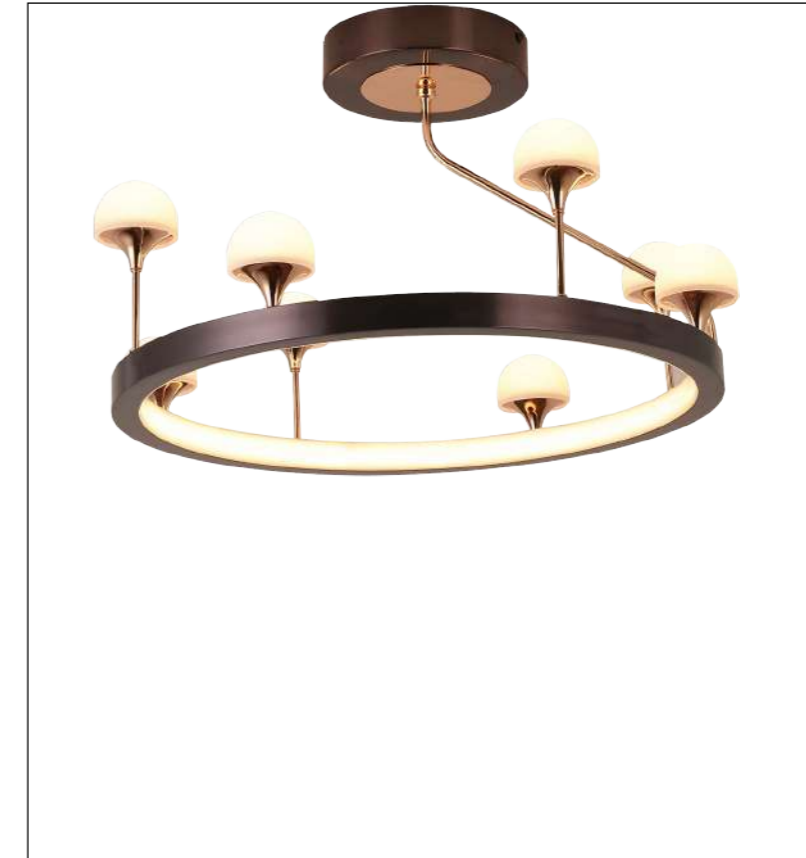

Color:Black

ta:40°C

Model  
MX2982-50

Input:  
AC220-240V  
50/60Hz

Power:36W

CCT:3000K

Ra≥80

Installation:  
Ceiling