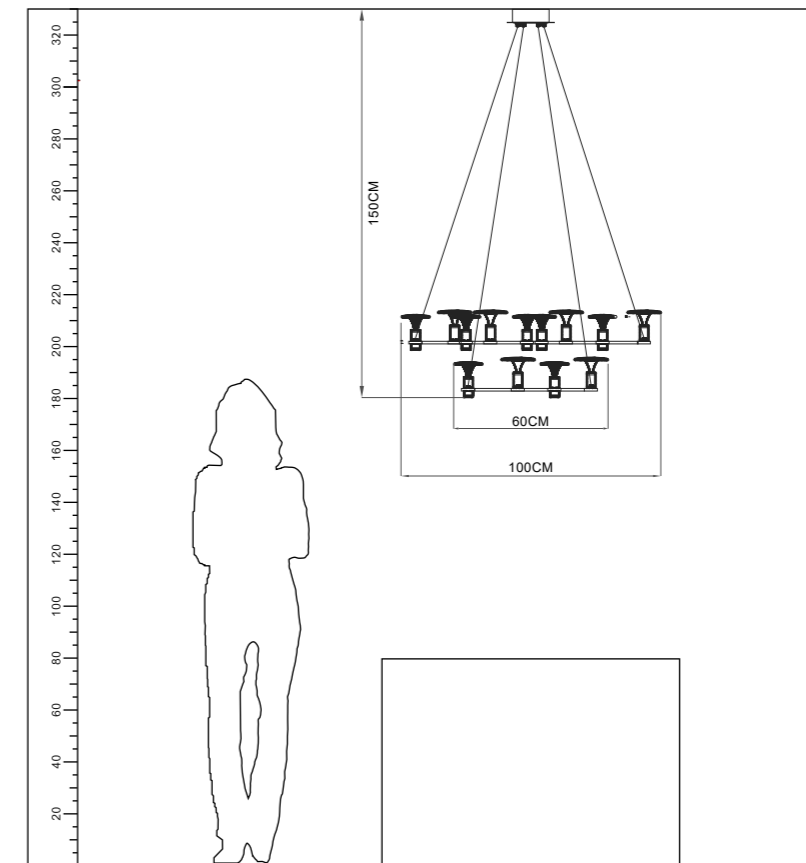

Model
MD2986-100+60

Input:
AC220-240V
50/60Hz

Power:86W

CCT:3000K

Ra≥80

Installation:
Ceiling

IP20

Color:
Black+Gold