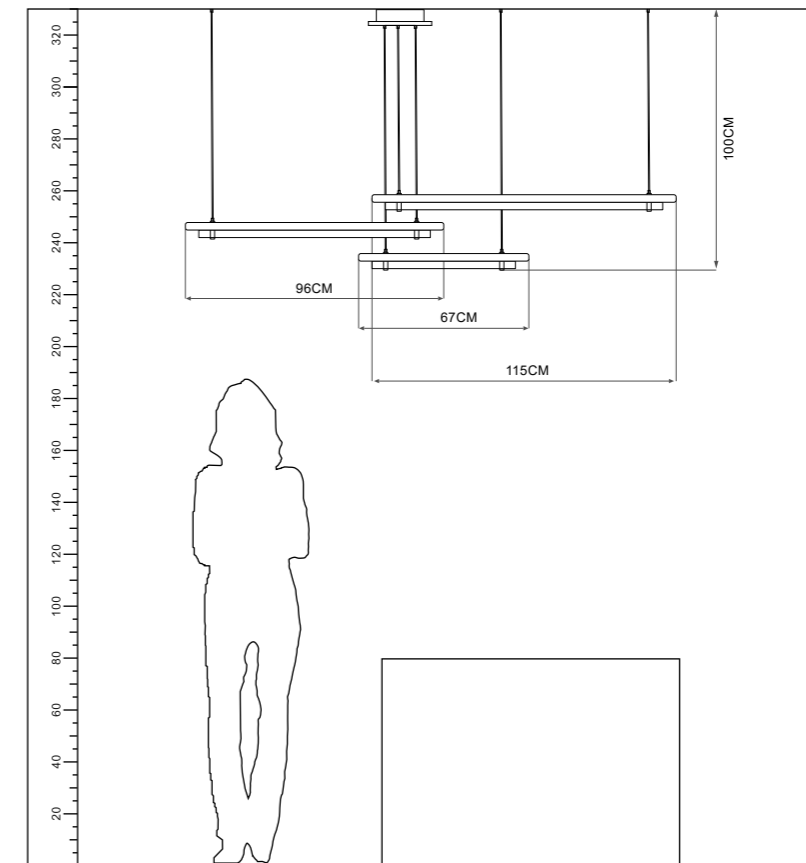

Power:145W

CCT:3000K

Ra≥80

Installation:  
Ceiling

IP20

Color:  
Black+Gold

ta:40°C

Model  
MD2890A-60