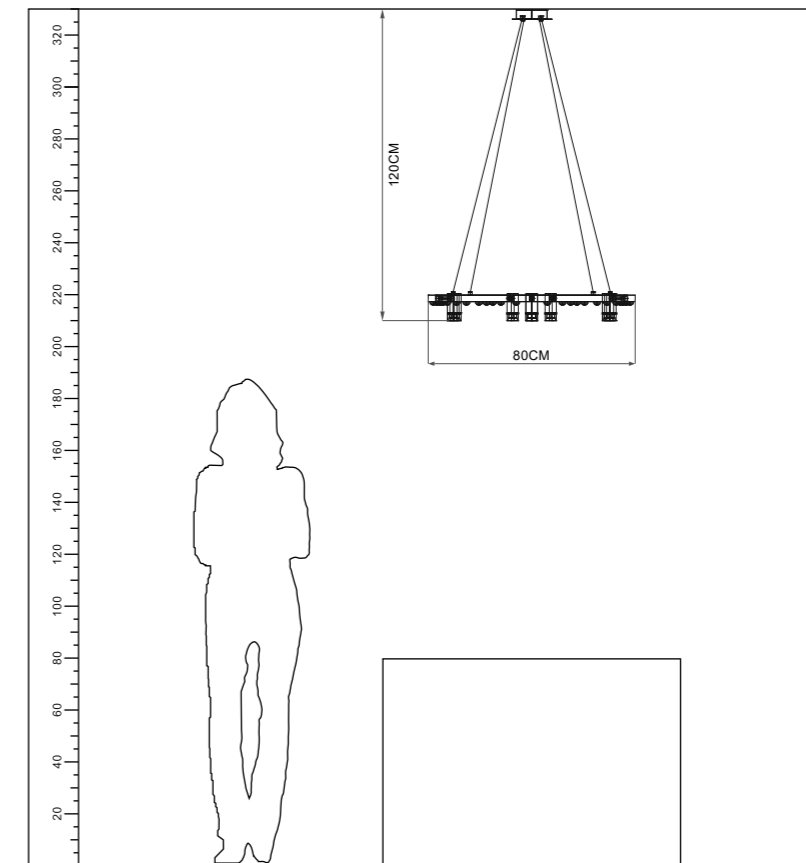

Power:96W

CCT:3000K

Ra≥80

Installation:  
Ceiling

IP20

Color:Black

ta:40°C

Model  
YD-1031-6