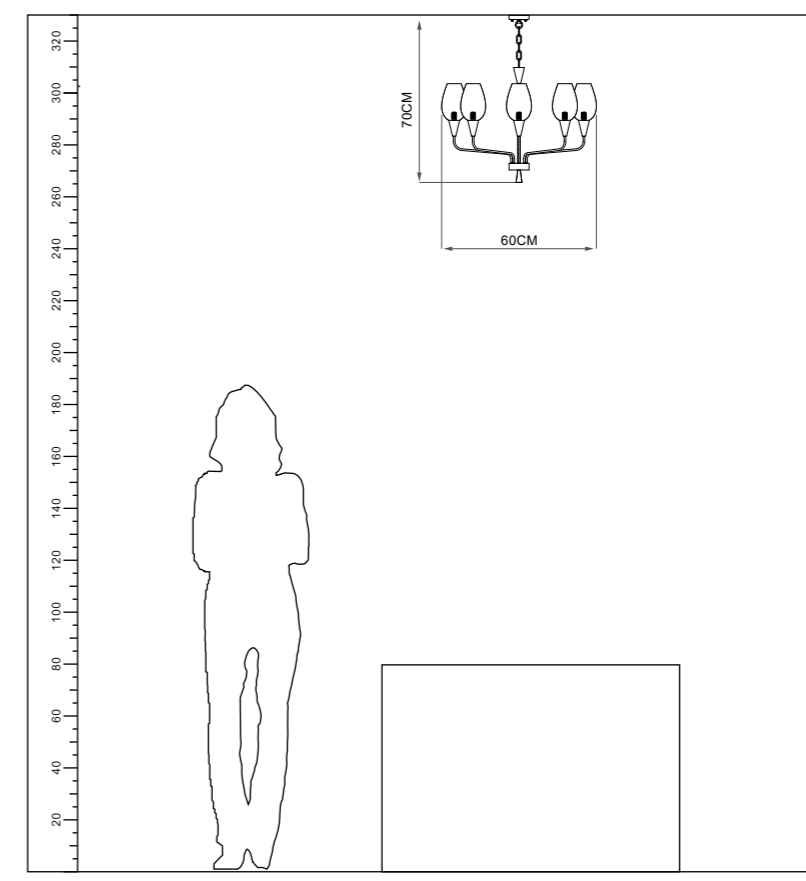

Model  
CL-580685-G

Input:  
AC100-240V  
50/60Hz

Power:  
6\*E27 MAX 40W

Installation:  
Ceiling

IP20

Color:Gold

ta:40°C

Model  
CL-685800-B