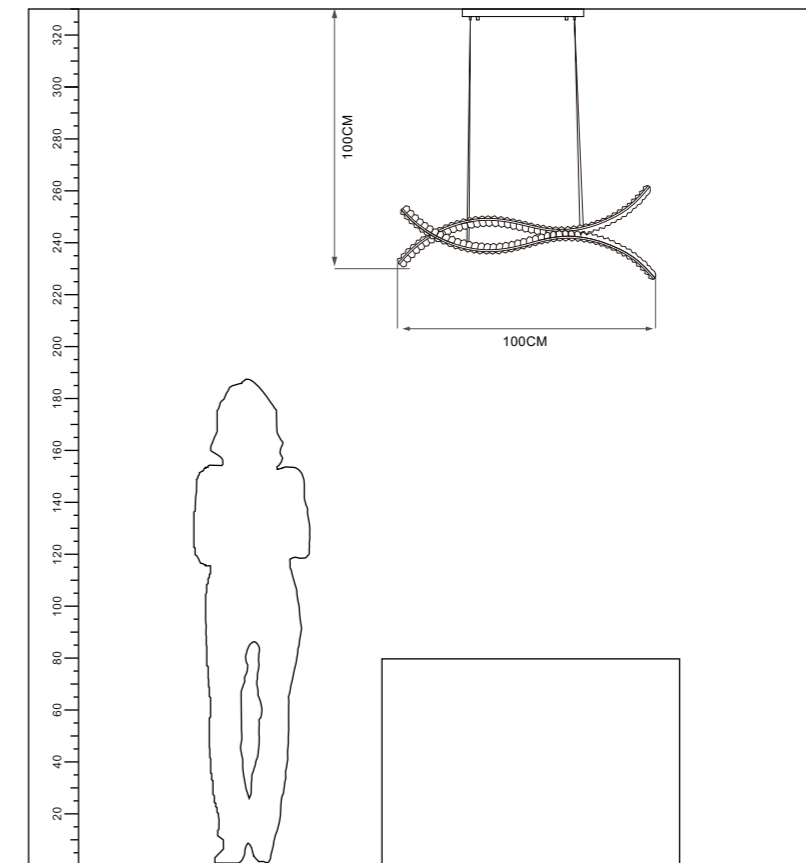

Model
ME2051B

Input:
AC220-240V
50/60Hz

Power:58W

CCT:3000K

Ra≥80

Installation:
Ceiling

IP20

Color:Gold

ta:40°C