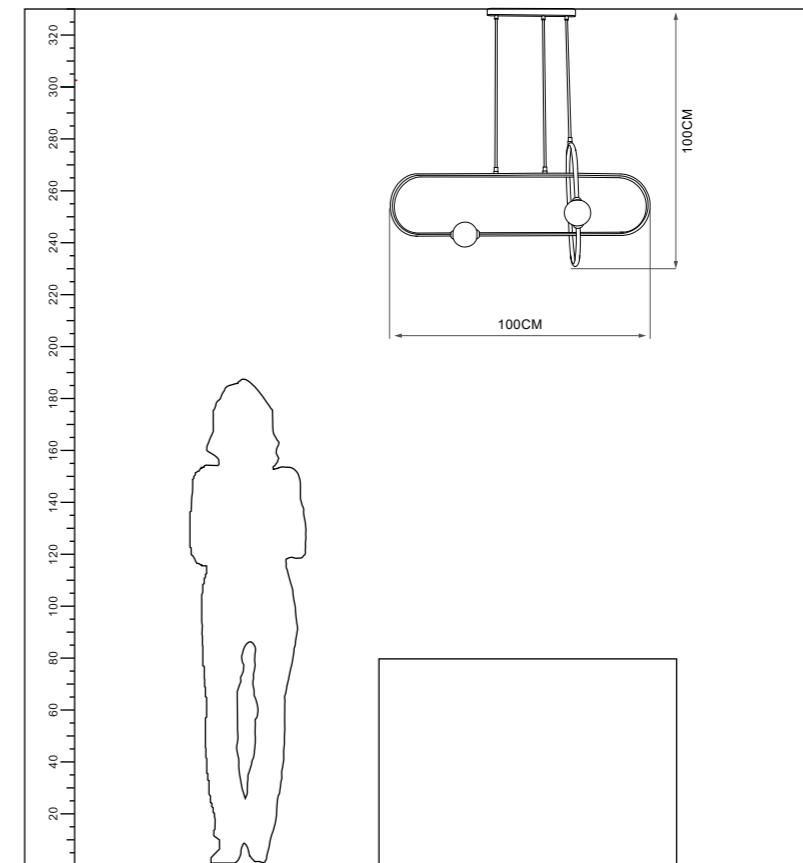

Model
MD2948A-BK

Input:
AC220-240V
50/60Hz

Power:46W

CCT:3000K

Ra≥80

Installation:
Ceiling

IP20

Color:Black