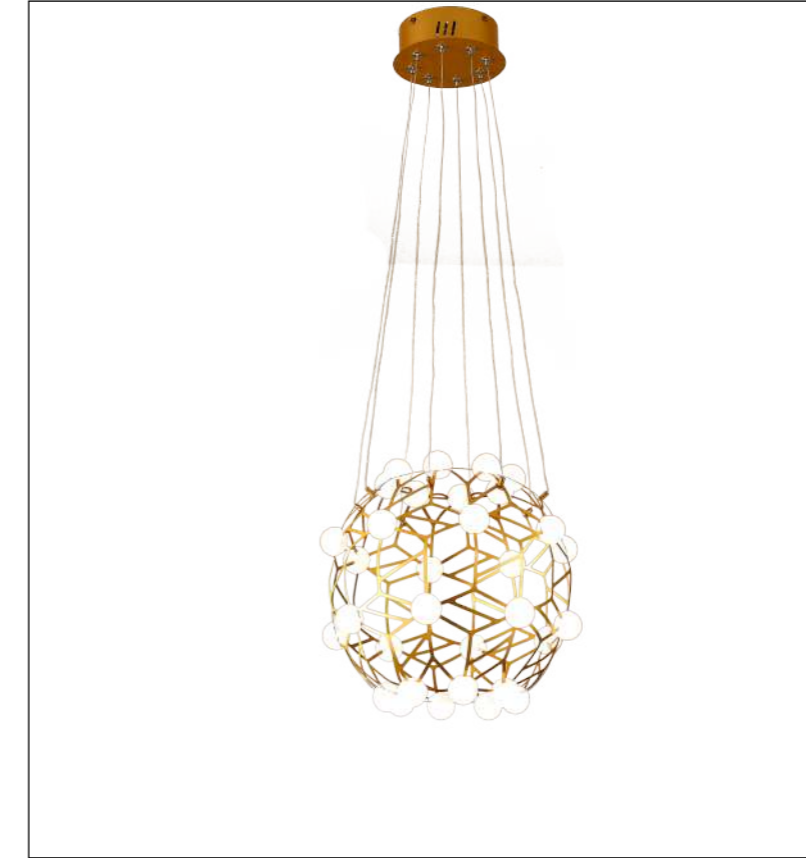

Model
MD2910-30-1

Input:
AC220-240V
50/60Hz

Power:24W

CCT:3000K

Ra≥80

Installation:
Ceiling

IP20

Color:Gold

ta:40°C