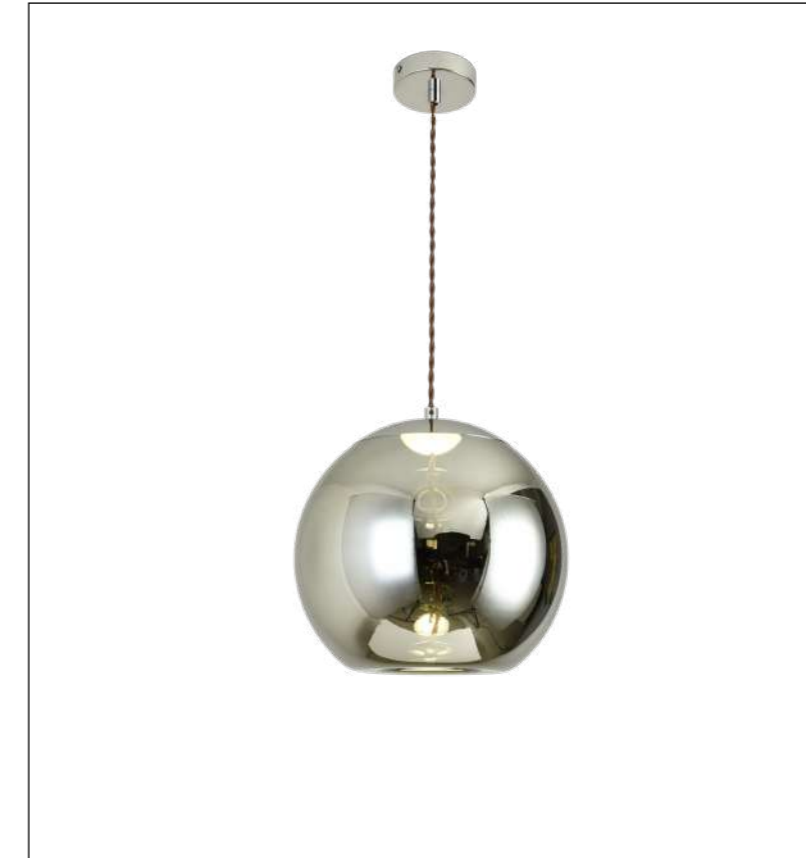

Model  
ALP-BL-1016-C

Input:  
AC220-240V  
50/60Hz

Power:5W

CCT:3000K

Ra≥80

Installation:  
Ceiling

IP20

Color:  
Transparent