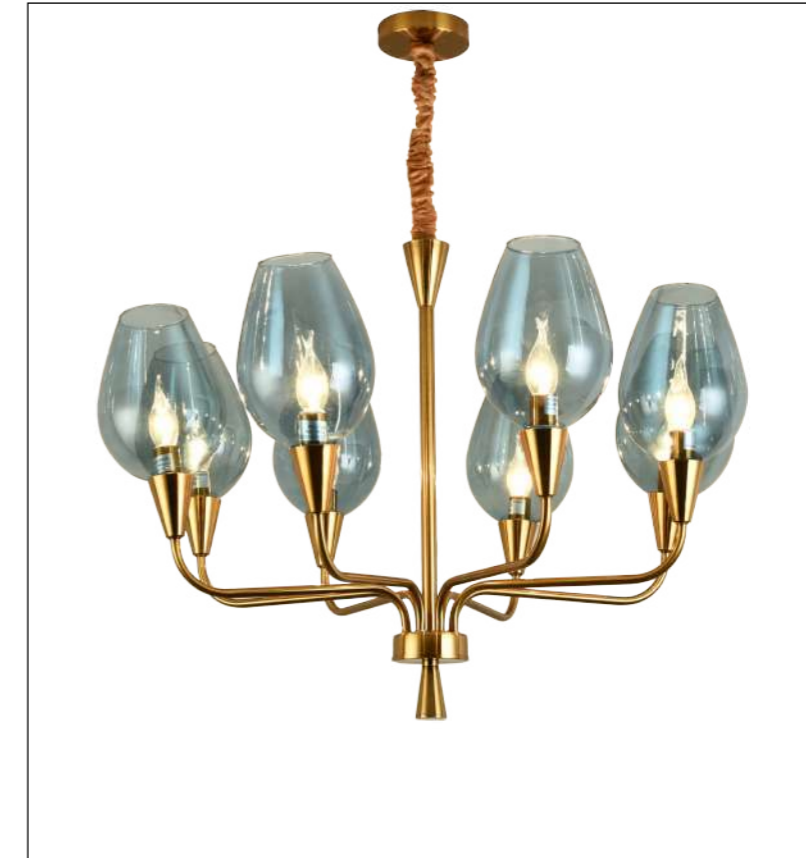

Model  
CL-580685-G

Input:  
AC100-240V  
50/60Hz

Power:  
6\*E27 MAX 40W

Installation:  
Ceiling

IP20

Color:Gold

ta:40°C

Model  
CL-685800-B