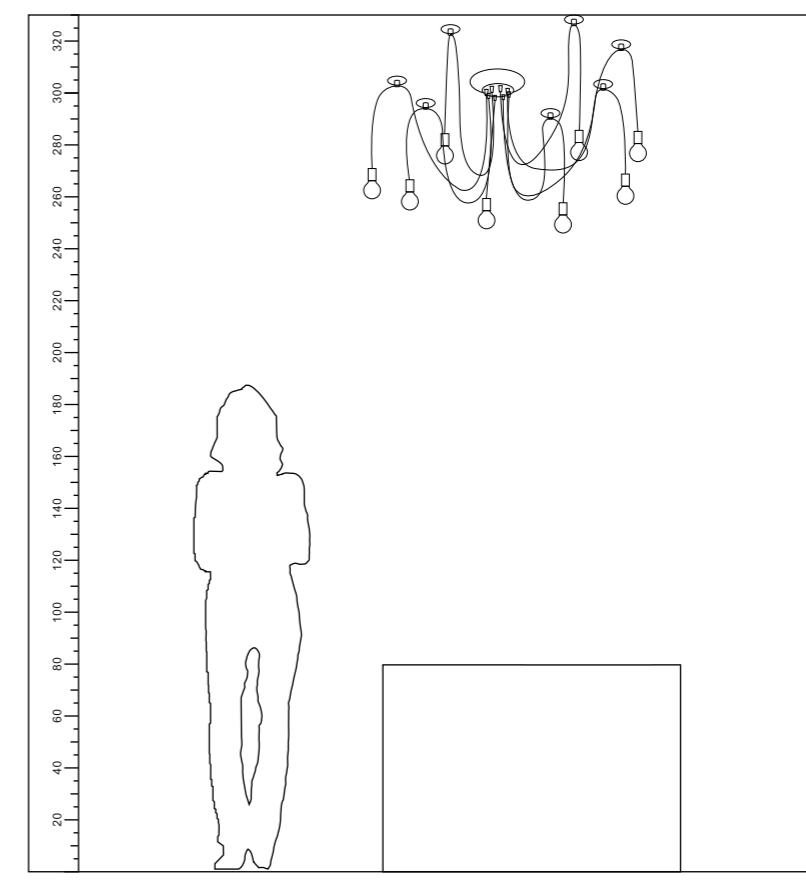

Model
ALP-TY-1323-B

Input:
AC100-240V
50/60Hz

Power:
8*E27 MAX 40W

Installation:
Ceiling

IP20

Color:Black