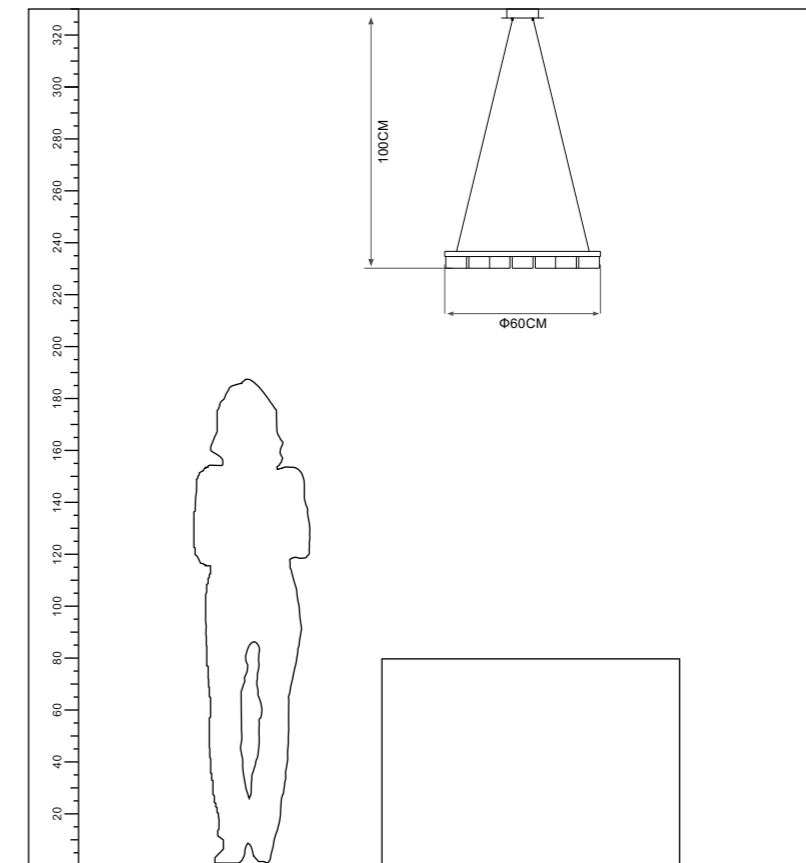

Model
ME2047A-BK

Input:
AC220-240V
50/60Hz

Power:45W

CCT:3000K

Ra≥80

Installation:
Ceiling

IP20

Color:Black