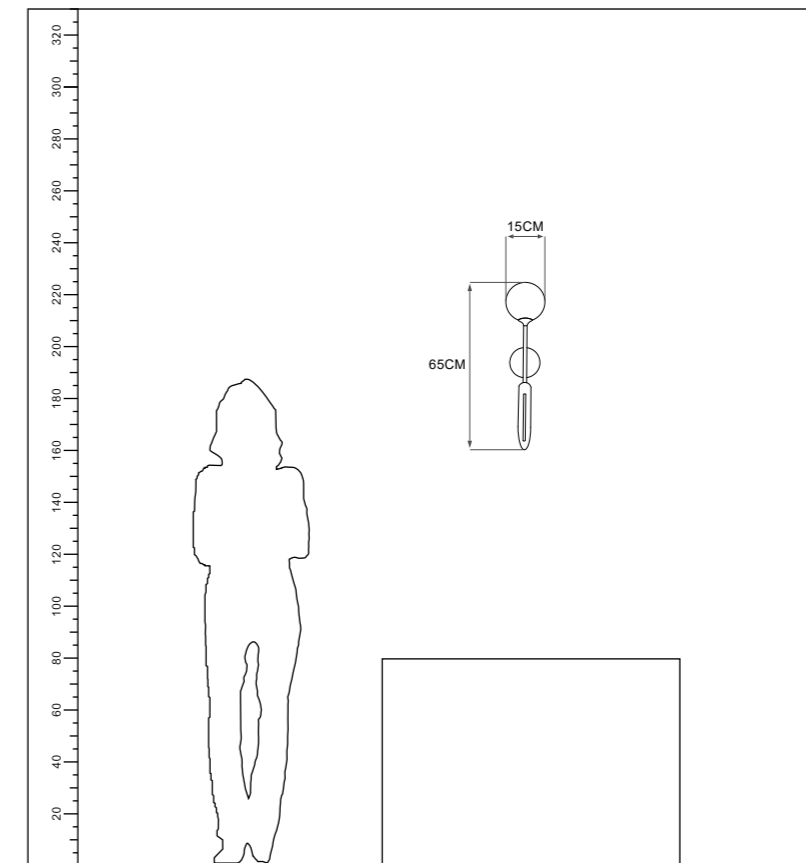

Model
YD-3143-G

Input:
AC100-240V
50/60Hz

Power:
3*G9 MAX 40W

Installation:
Wall

IP20

Color:Gold