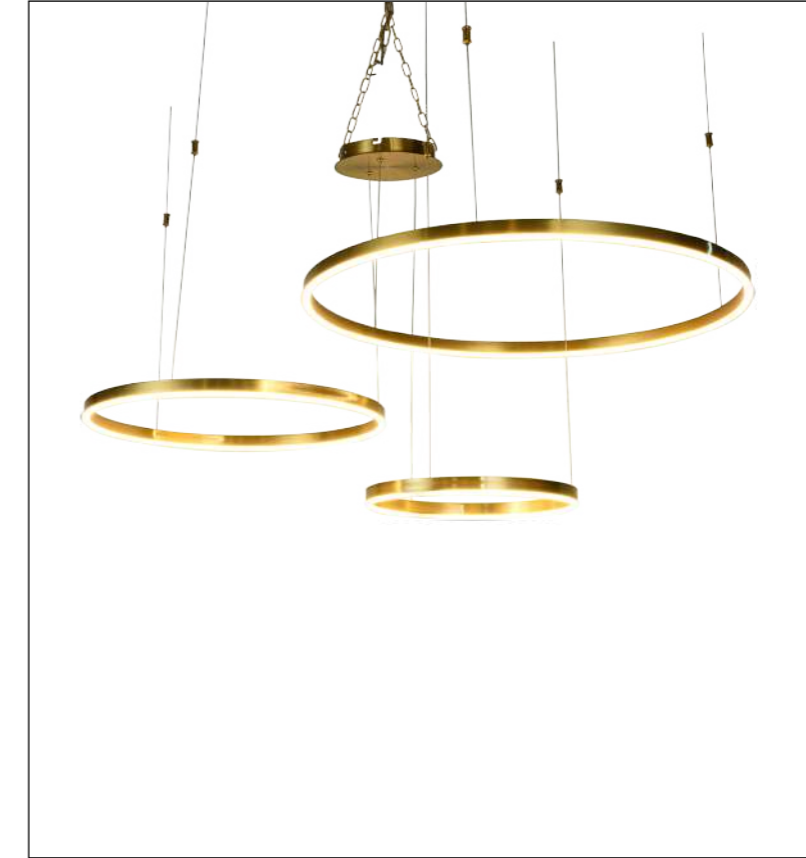

ta:40°C

Model  
CL-640-6

Input:  
AC100-240V  
50/60Hz

Power:  
6\*E27 MAX 40W

Installation:  
Ceiling

IP20

Color:Copper

ta:40°C