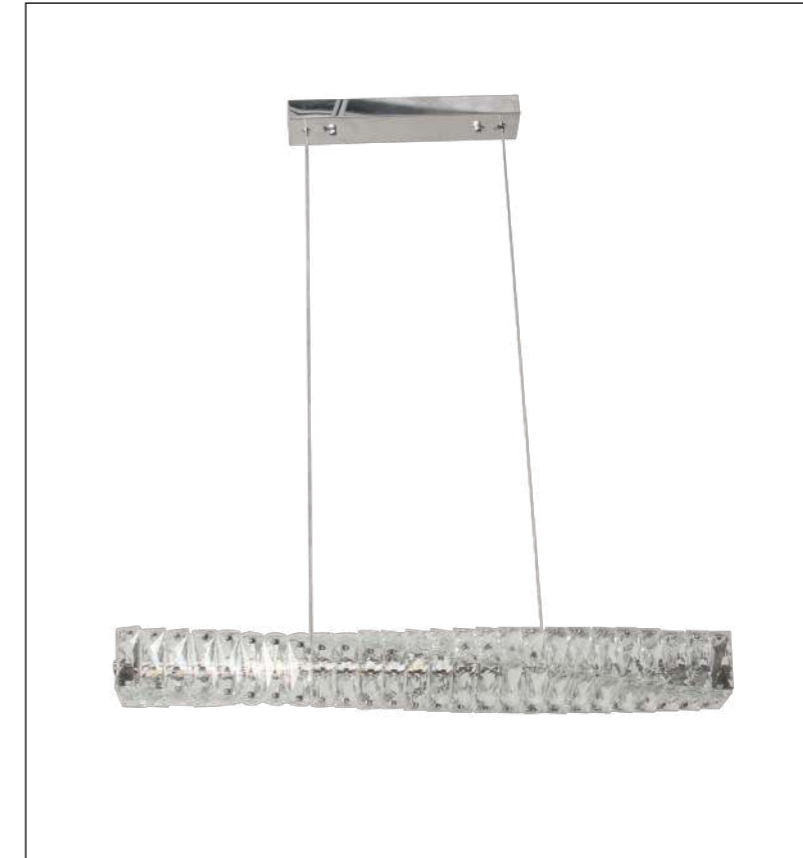

Model
ME2030B-80

Input:
AC220-240V
50/60Hz

Power:25W

CCT:3000K

Ra≥80

Installation:
Ceiling

IP20

Color:Silver

ta:40°C

RoHS