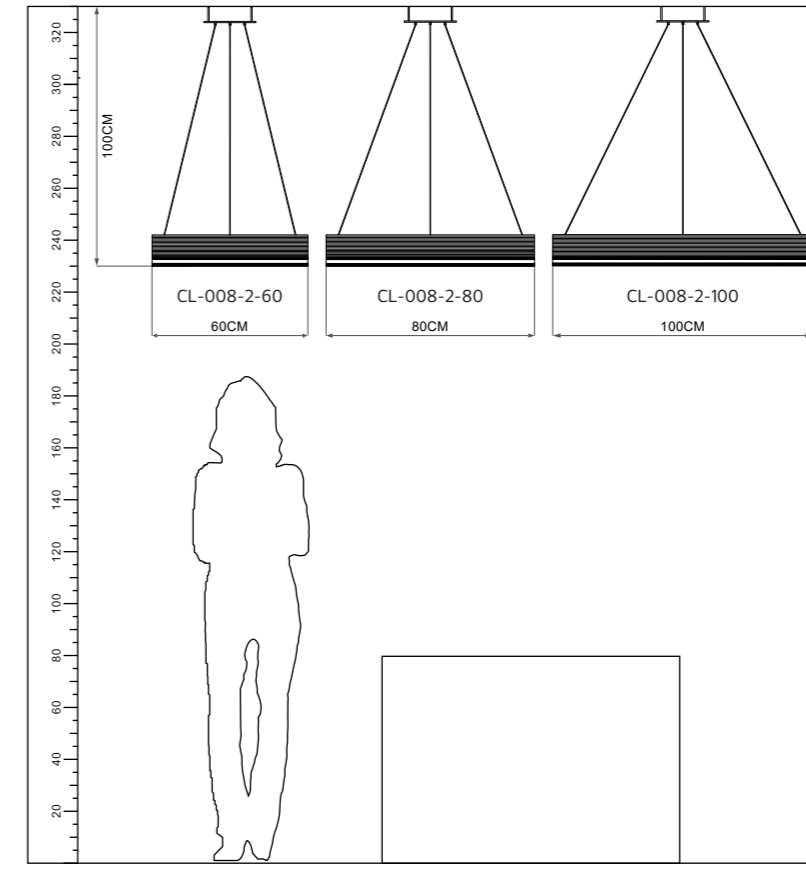

Model
CL-008-2-60

Power:30W

Model
CL-008-2-80

Power:50W

Model
CL-008-2-100

Power:80W

Input:
AC220-240V
50/60Hz

CCT:3000K

Ra≥80

Installation:
Ceiling

IP20

Color:Black