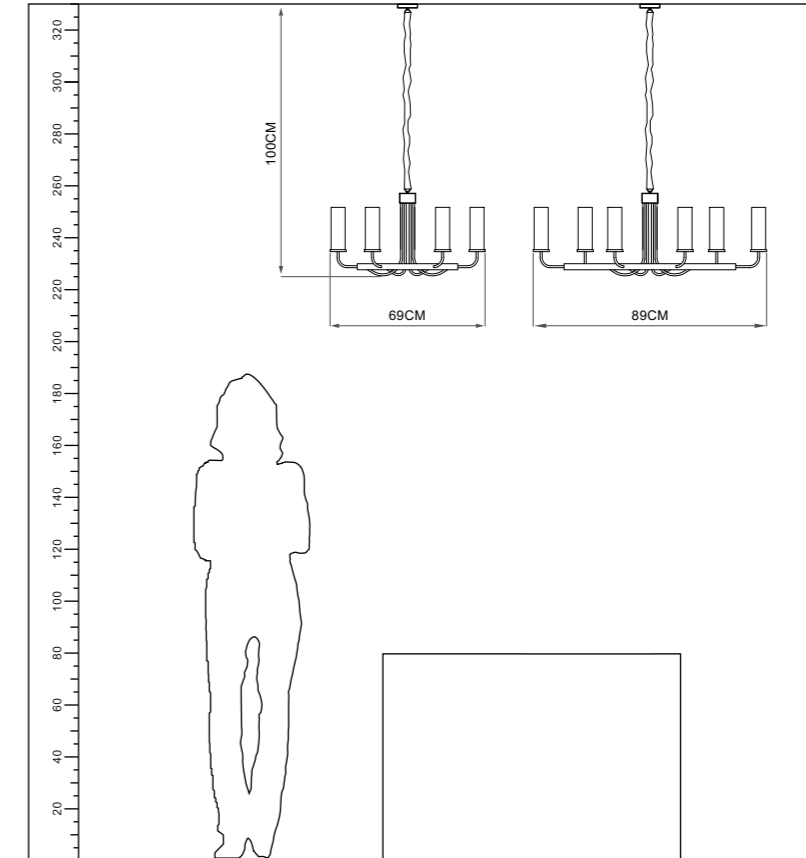

Model  
CL-014-01-690

Socket:  
6\*E14 MAX 40W

Model  
CL-014-01-890

Socket:  
8\*E14 MAX 40W

Input:  
AC100-240V  
50/60Hz

Installation:  
Ceiling

IP20

Color:  
Black+Copper