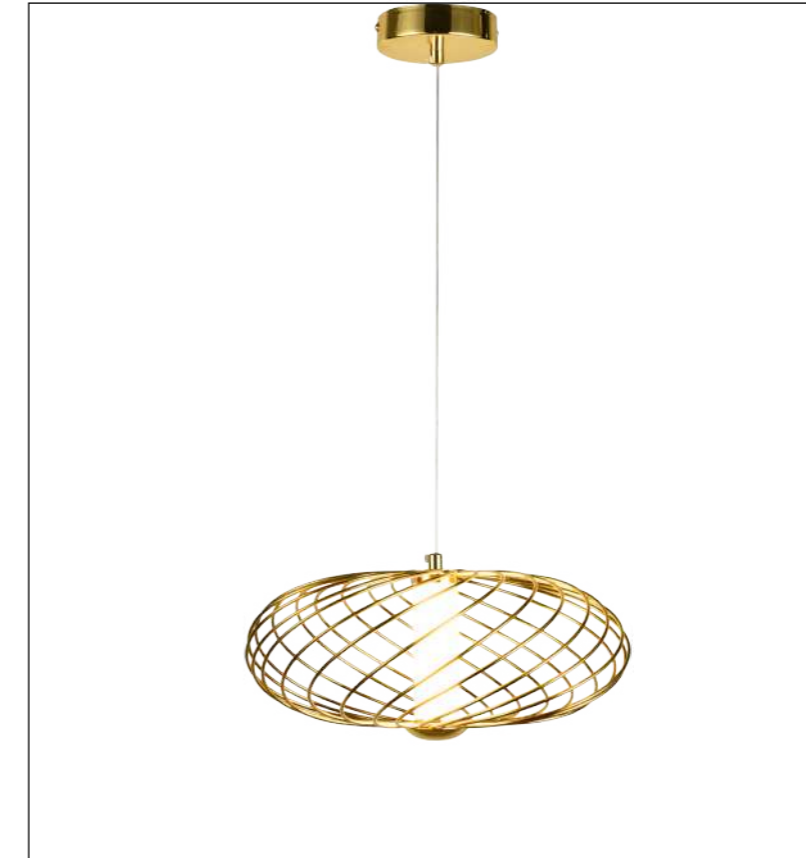

Installation:  
Ceiling

IP20

Color:Gold

ta:40°C

Model  
29008-30

Input:  
AC220-240V  
50/60Hz

Power:10W

CCT:3000K