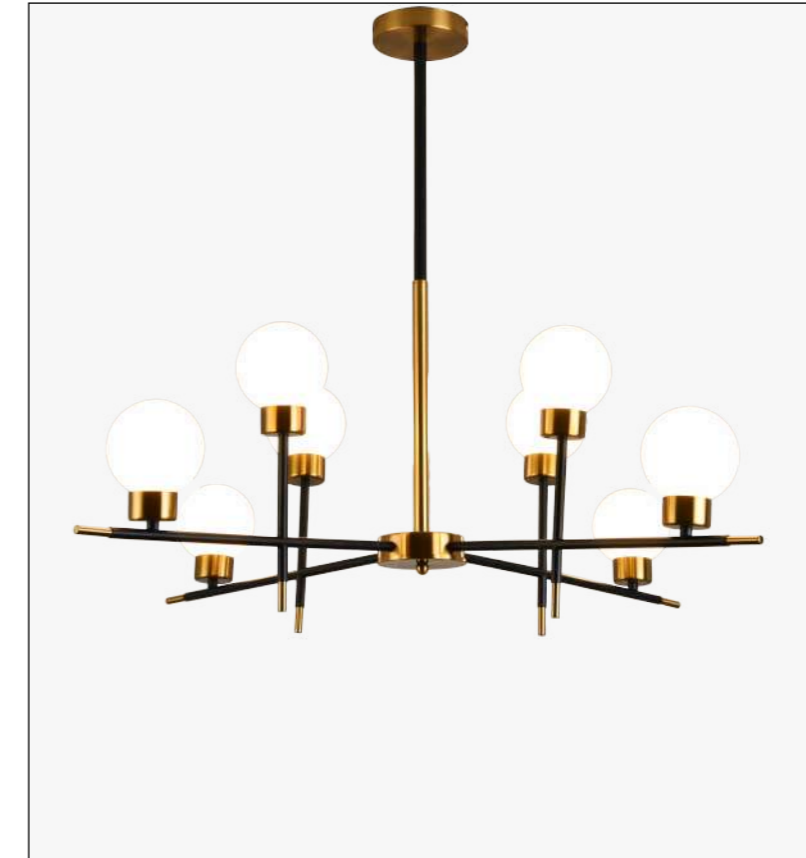

Color:Gold

ta:40°C

RoHS

Model  
YD-2170-8

Input:  
AC100-240V  
50/60Hz

Socket:  
8\*G9 MAX 40W

Installation:  
Ceiling

IP20