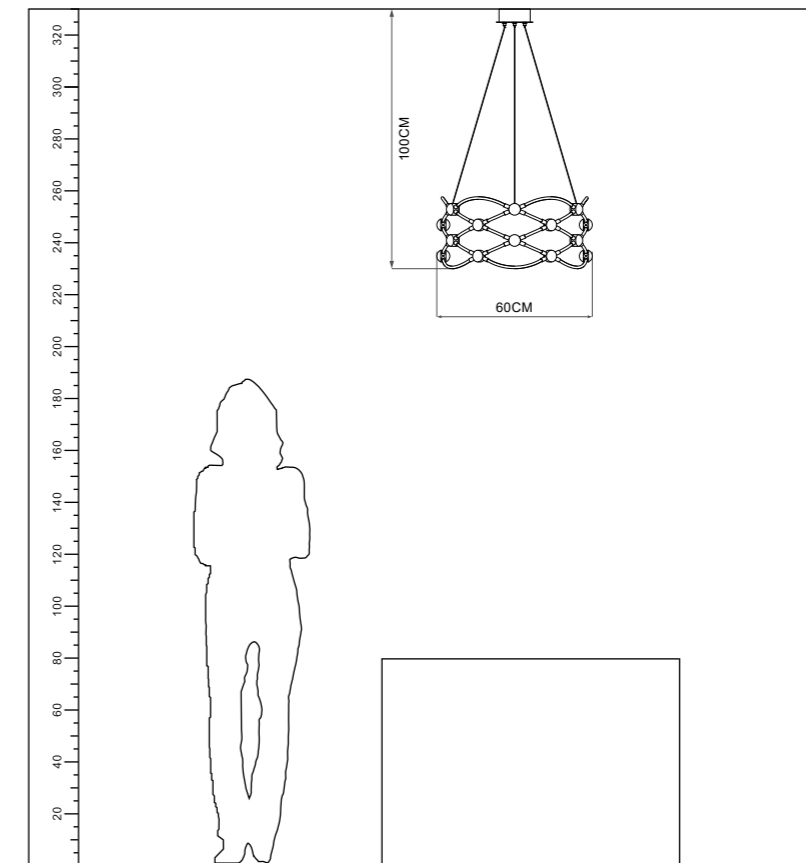

Power:76W

CCT:3000K

Ra≥80

Installation:  
Ceiling

IP20

Color:  
Black+Gold

ta:40°C

Model  
MD2918B-80