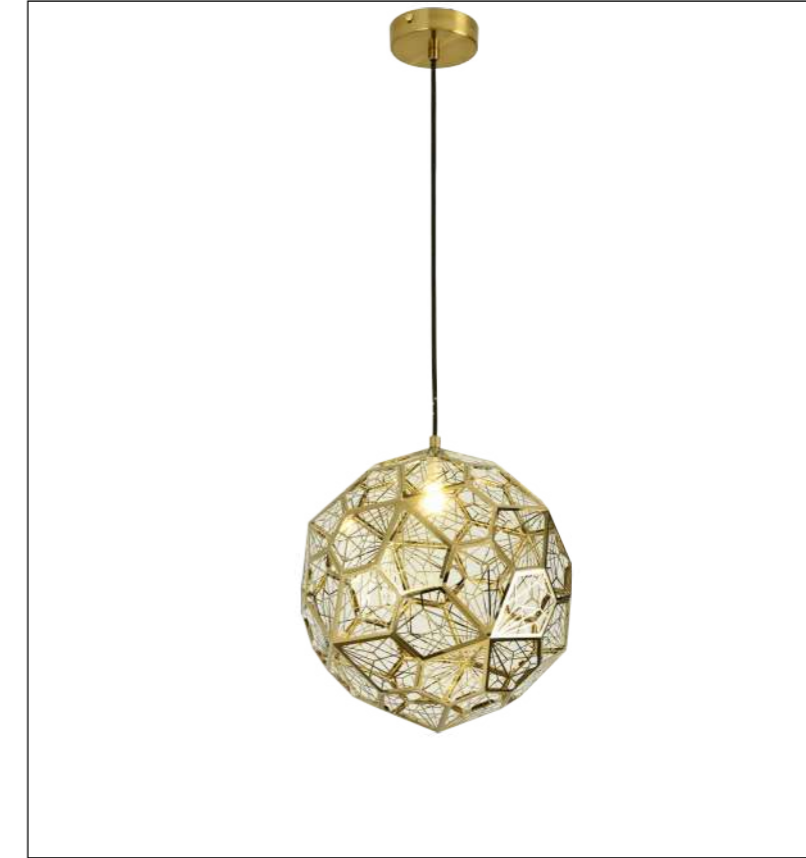

Installation:  
Ceiling

IP20

Color:Gold

ta:40°C

Model  
ALP-HXD-1126

Input:  
AC100-240V  
50/60Hz

Power:  
1\*G9 MAX 40W

Installation:  
Ceiling