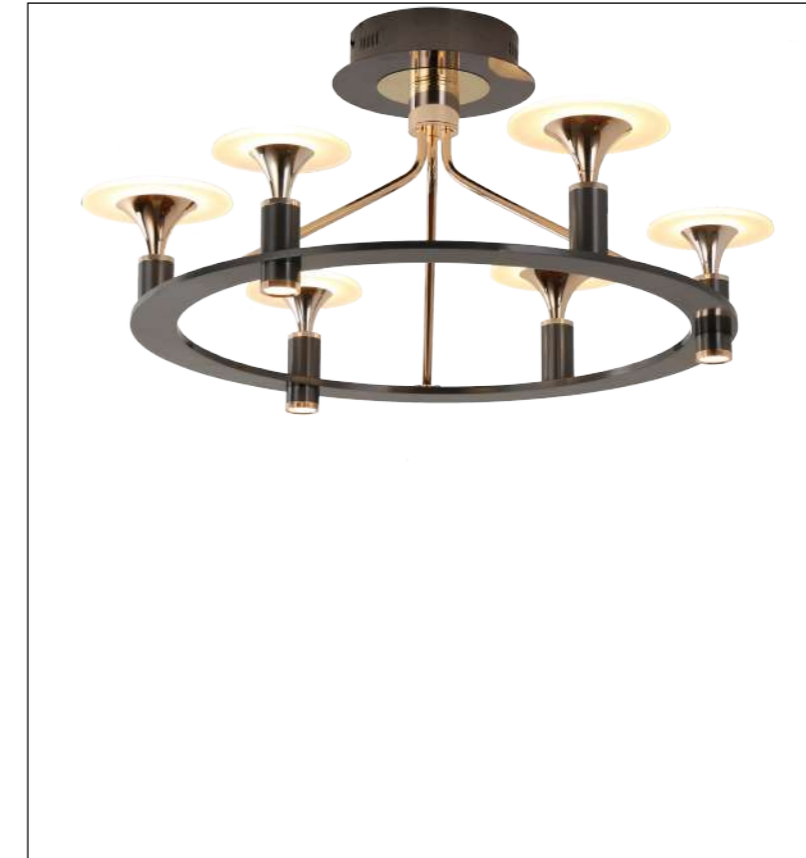

Color:  
Black+Gold

ta:40°C

RoHS

Model  
MX2986-60

Input:  
AC220-240V  
50/60Hz

Power:29W

CCT:3000K

Ra≥80