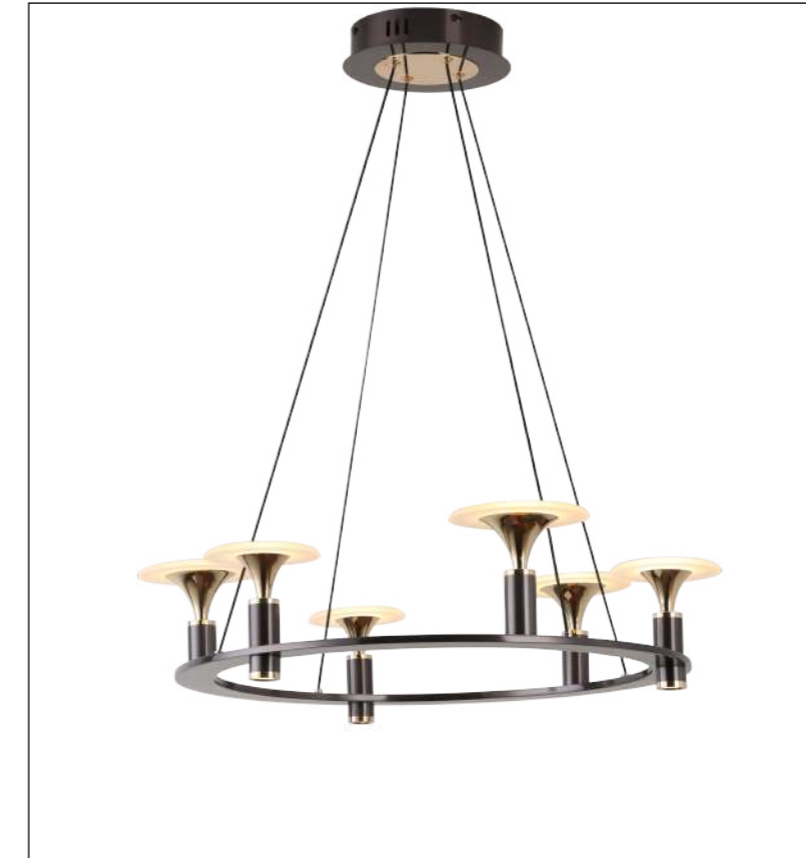

Power:29W

CCT:3000K

Ra≥80

Installation:  
Ceiling

IP20

Color:  
Black+Gold

ta:40°C

Model  
MD2986-60