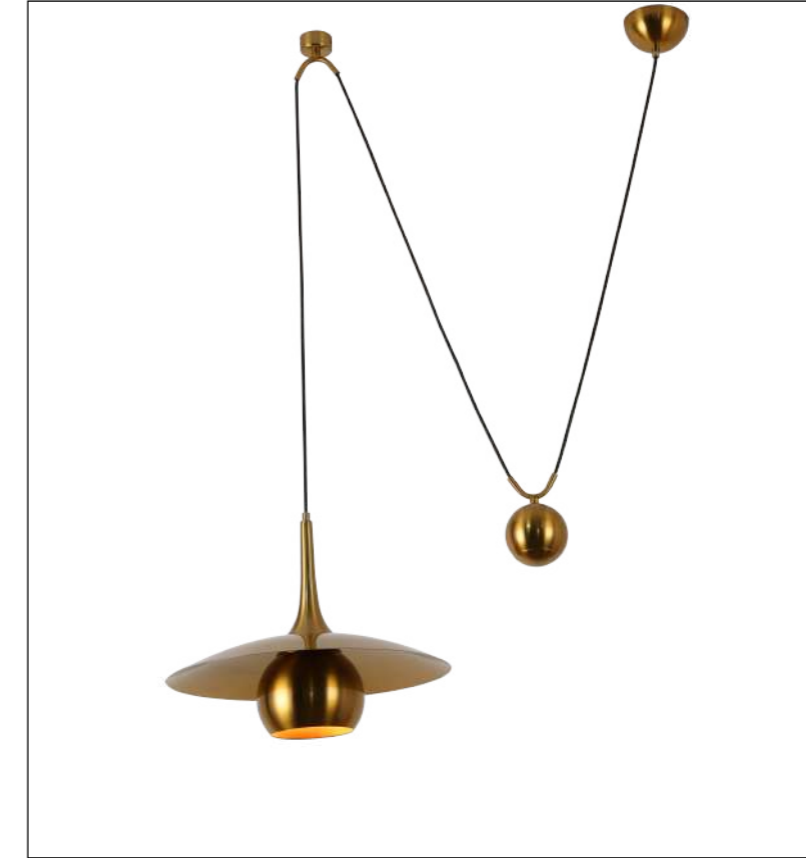

Model  
YD-2137-35cm

Input:  
AC100-240V  
50/60Hz

Socket:  
1\*E27 MAX 40W

Installation:  
Ceiling

IP20

Color:Black

ta:40°C

Model  
YD-2143