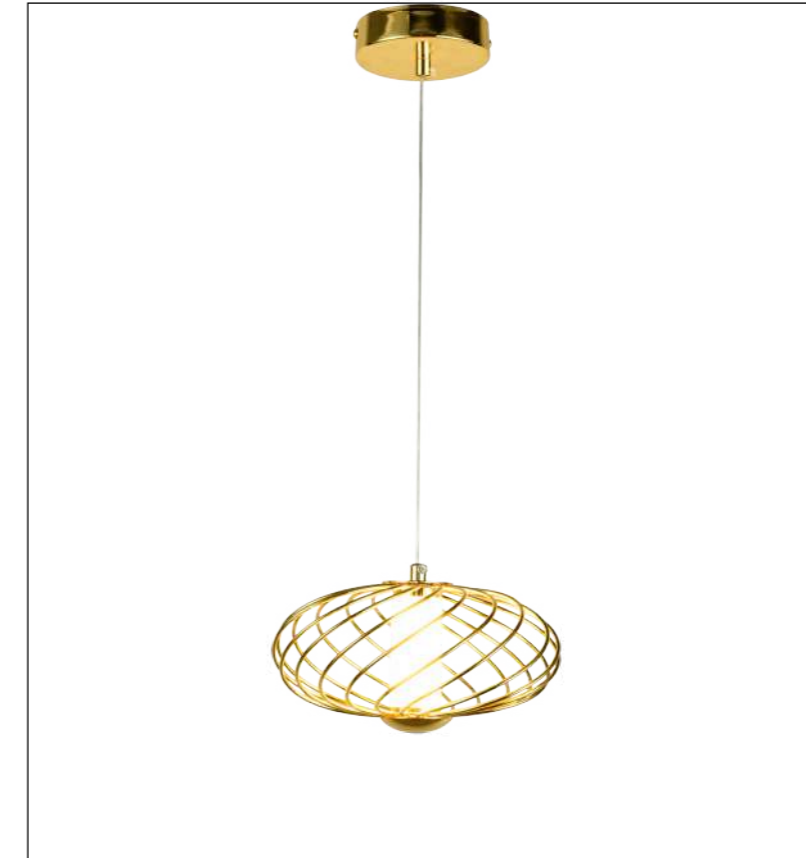

Model
29008-20

Input:
AC220-240V
50/60Hz

Power:8W

CCT:3000K

Ra≥80

Installation:
Ceiling

IP20

Color:Gold

ta:40°C