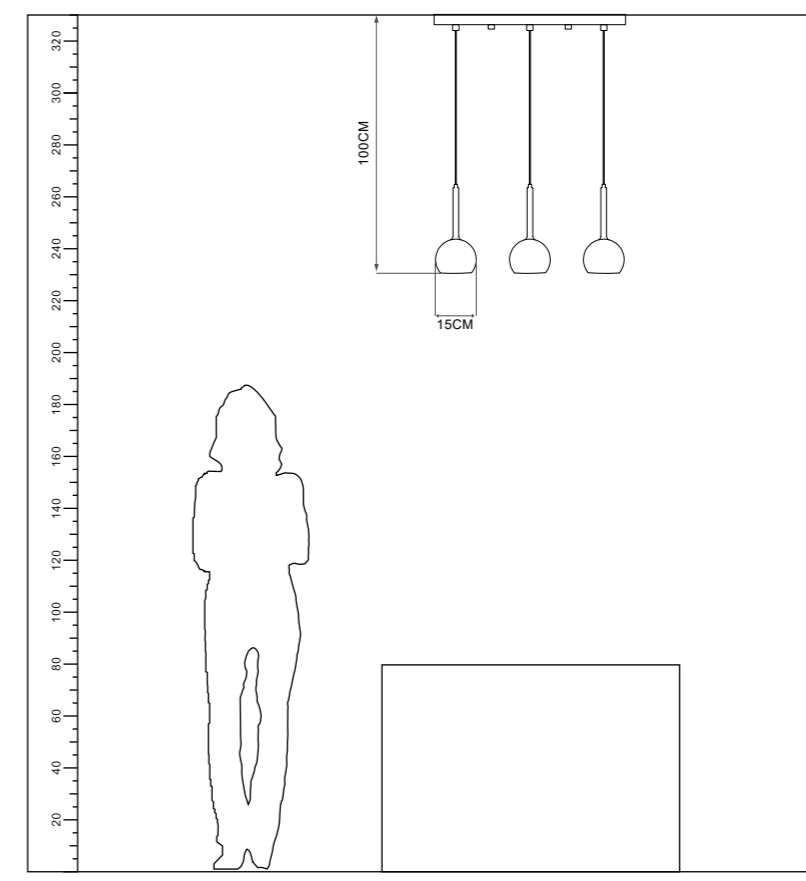

Model
YD-A2067-3

Input:
AC100-240V
50/60Hz

Power:
3*E14 MAX 40W

Installation:
Ceiling

IP20

Color:
Dark Gray