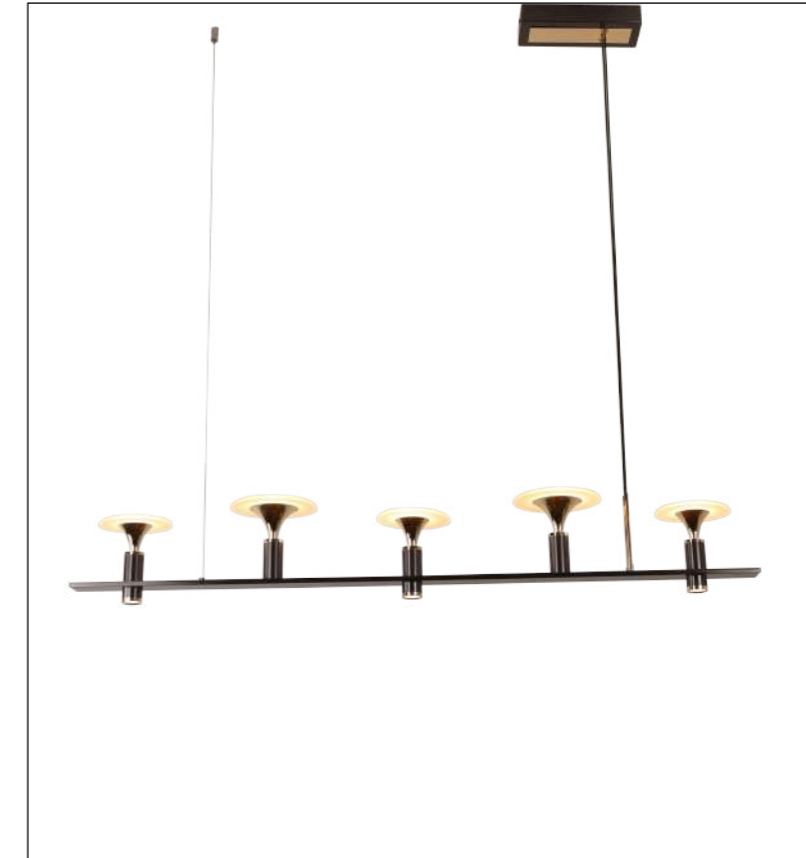

Model
MD2986-L100

Input:
AC220-240V
50/60Hz

Power:29W

CCT:3000K

Ra≥80

Installation:
Ceiling

IP20

Color:
Black+Gold

ta:40°C