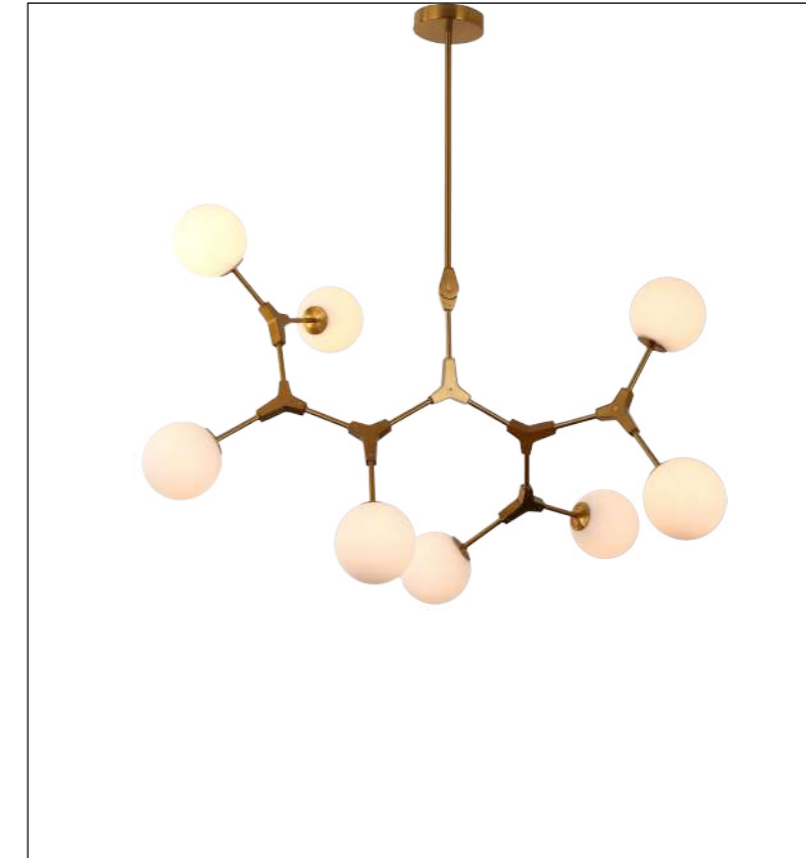

Model
YD-2112

Input:
AC100-240V
50/60Hz

Power:
8*G9 MAX 40W

Installation:
Ceiling

IP20

Color:Gold

ta:40°C