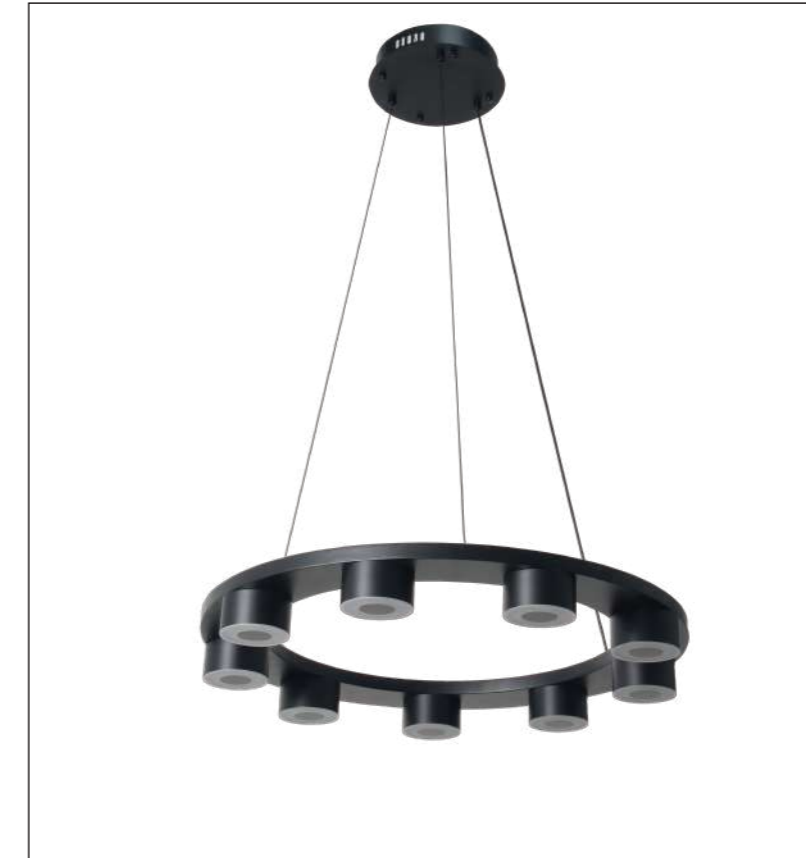

Power:30W

CCT:3000K

Ra≥80

Installation:  
Ceiling

IP20

Color:Black

ta:40°C

RoHS