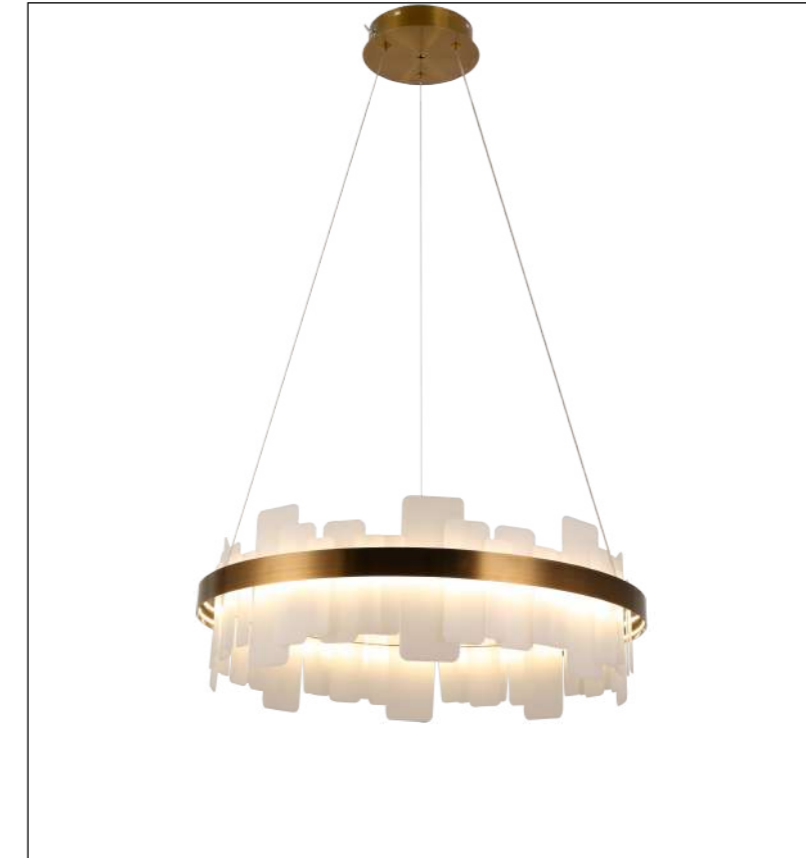

Model
CL-008-3-60

Power:30W

Model
CL-008-3-80

Power:50W

Model
CL-008-3-100

Power:80W

Input:
AC220-240V
50/60Hz

CCT:3000K

Ra≥80

Installation:
Ceiling

IP20

Color:Copper

ta:40°C

RoHS