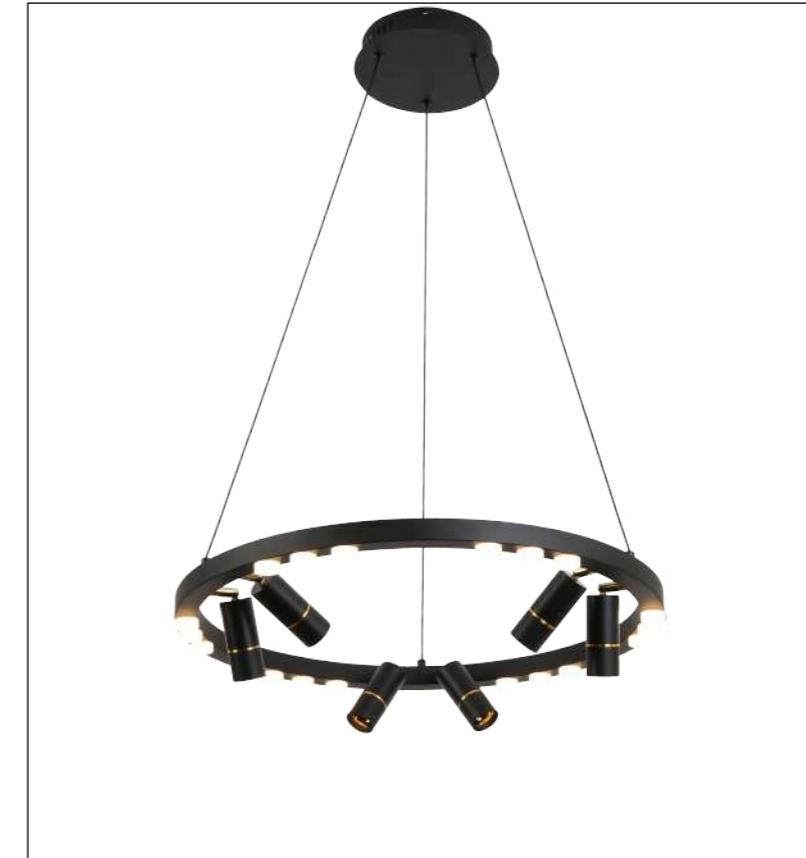

Installation:  
Ceiling

IP20

Color:Gold

ta:40°C

Model  
MD20002-60

Input:  
AC220-240V  
50/60Hz

Power:72W

CCT:3000K