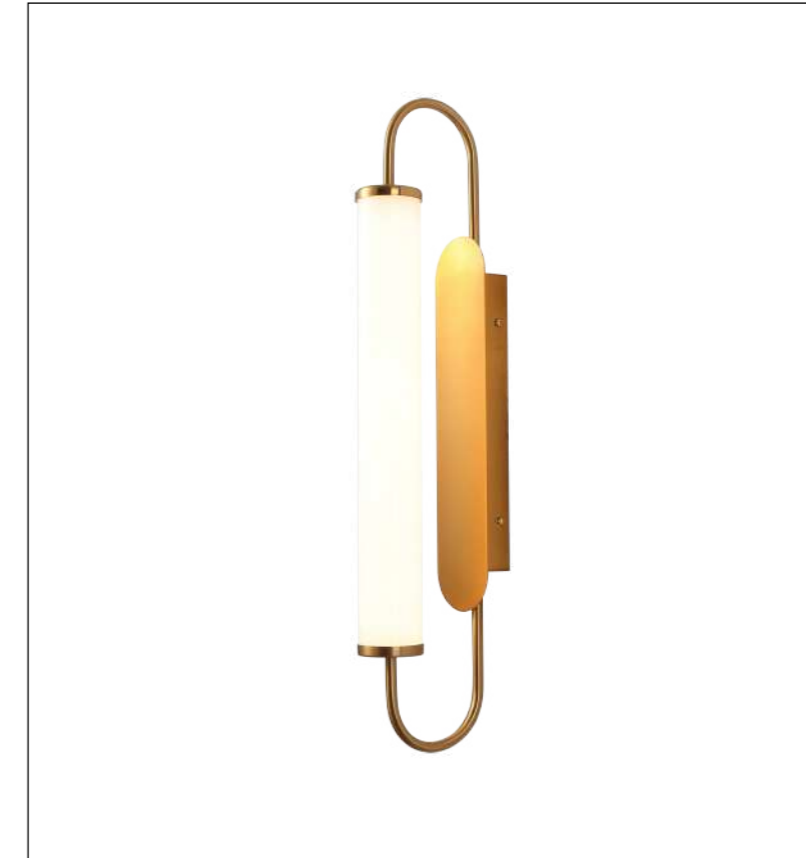

ta:40°C

Model  
WL-40

Input:  
AC100-240V  
50/60Hz

Power:  
1\*E27 MAX 40W

Installation:  
Wall

IP20

Color: Copper

ta:40°C