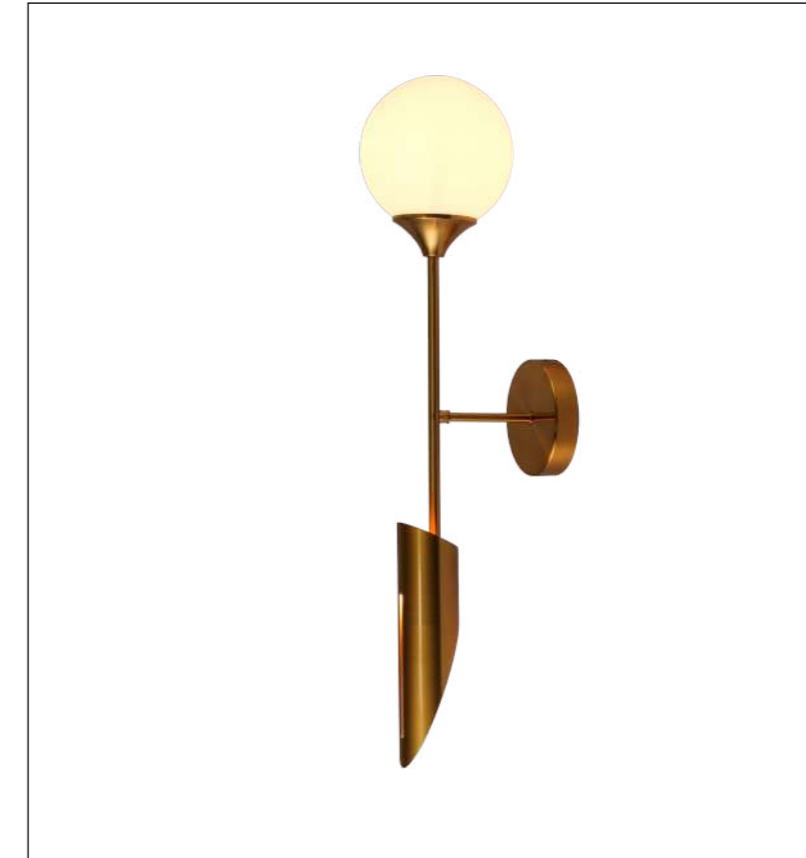

Installation:  
Wall

IP20

Color:Black

ta:40°C

Model  
YD-3143-G

Input:  
AC100-240V  
50/60Hz

Power:  
3\*G9 MAX 40W

Installation:  
Wall