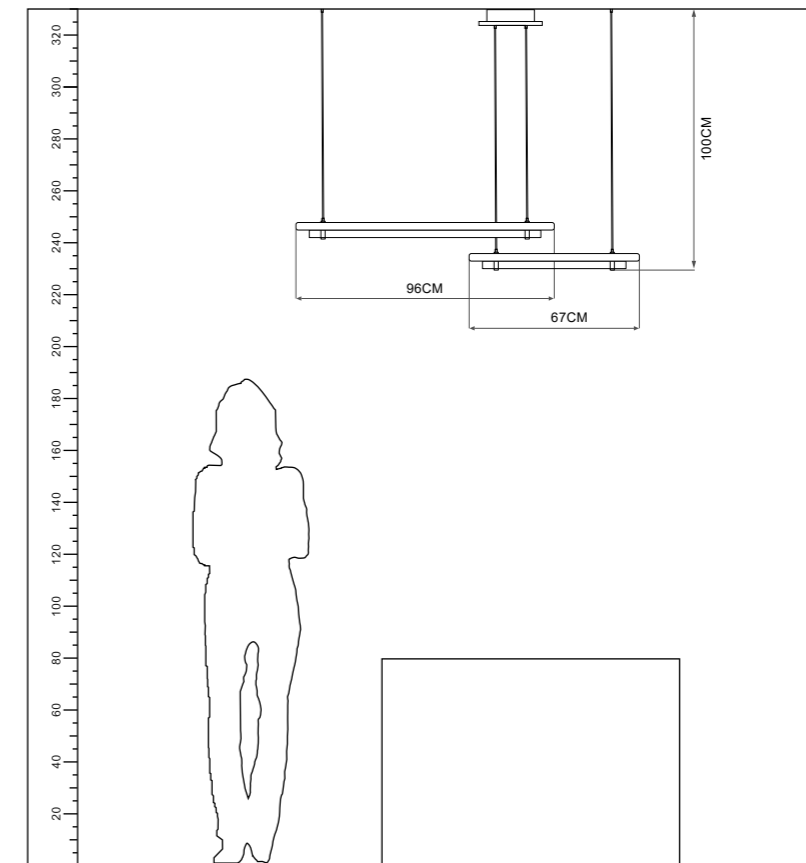

Model
MD2795MS

Input:
AC220-240V
50/60Hz

Power:96W

CCT:3000K

Ra≥80

Installation:
Ceiling

IP20

Color:
Black+Gold