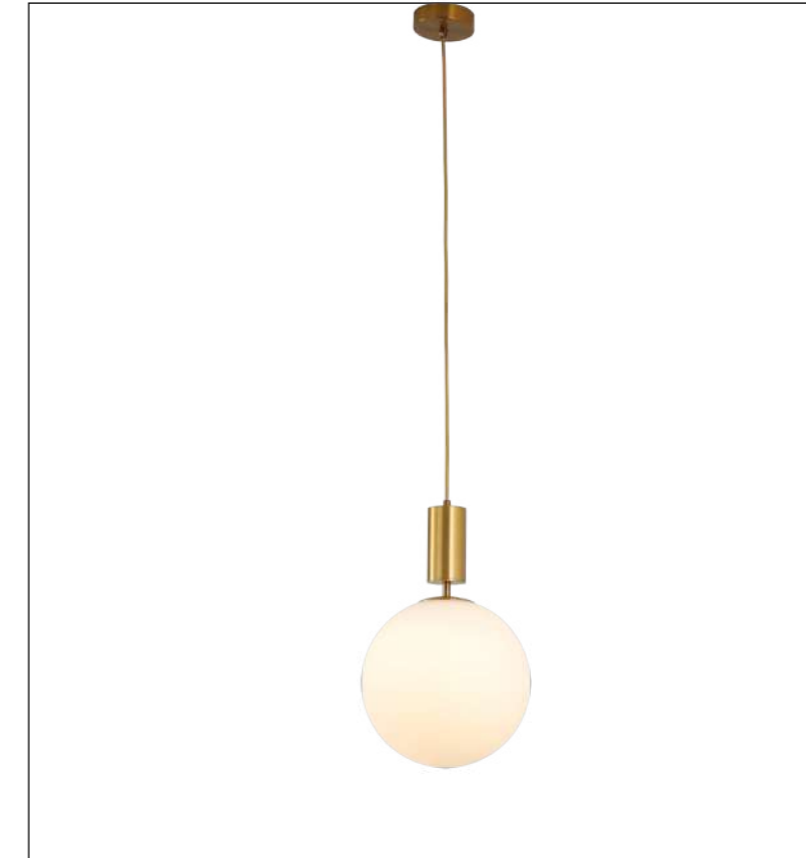

Model
YD-2001-250

Input:
AC100-240V
50/60Hz

Power:
1*E14 MAX 40W

Installation:
Ceiling

IP20

Color:Gold

ta:40°C