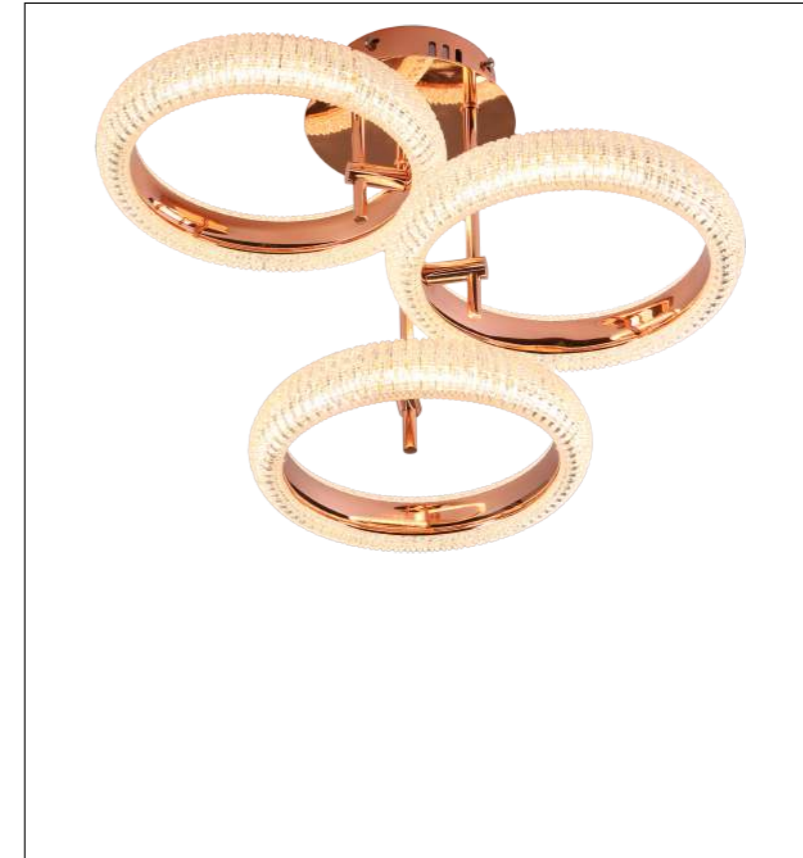

Model
MX2964-40A

Input:
AC220-240V
50/60Hz

Power:40W

CCT:3000K

Ra≥80

Installation:
Ceiling

IP20

Color:
Rose Gold

ta:40°C