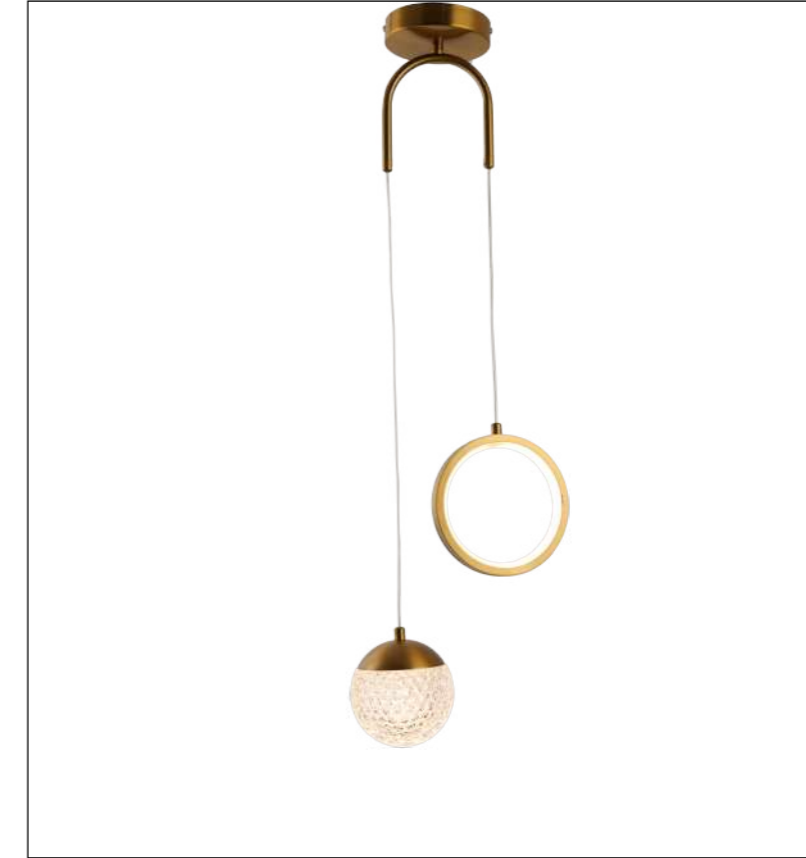

Model
YD-A2069

Input:
AC220-240V
50/60Hz

Power:8W

CCT:3000K

Ra≥80

Installation:
Ceiling

IP20

Color:Gold

ta:40°C