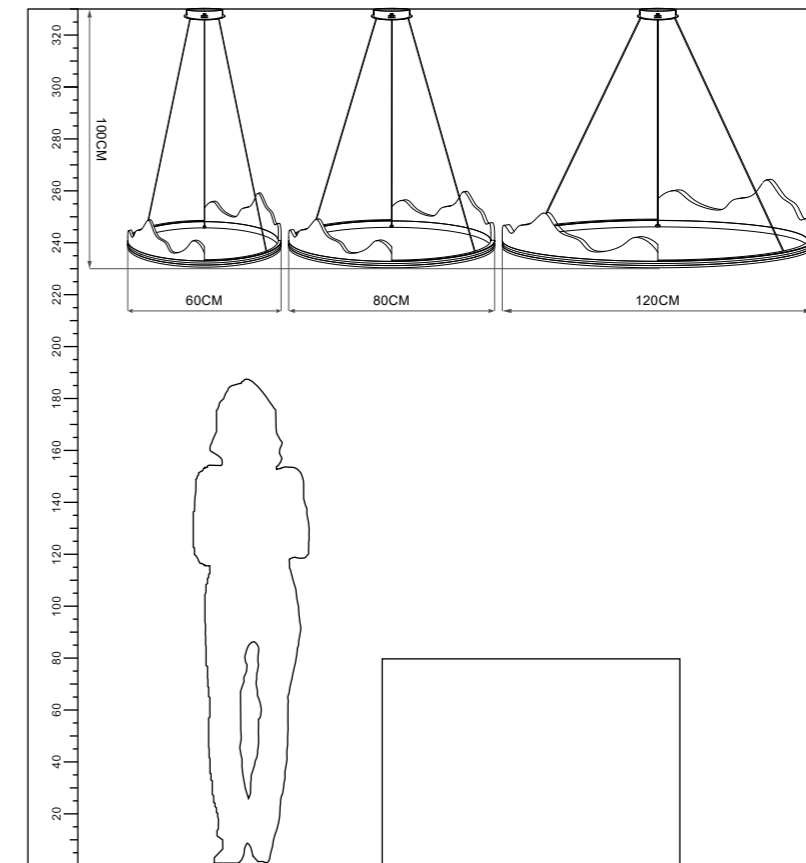

Model
YD-8016-60-BK

Power:30W

Model
YD-8016-80-BK

Power:40W

Model
YD-8016-120-BK

Power:60W

Input:
AC220-240V
50/60Hz

CCT:3000K

Ra≥80

Installation:
Ceiling

IP20

Color:Black