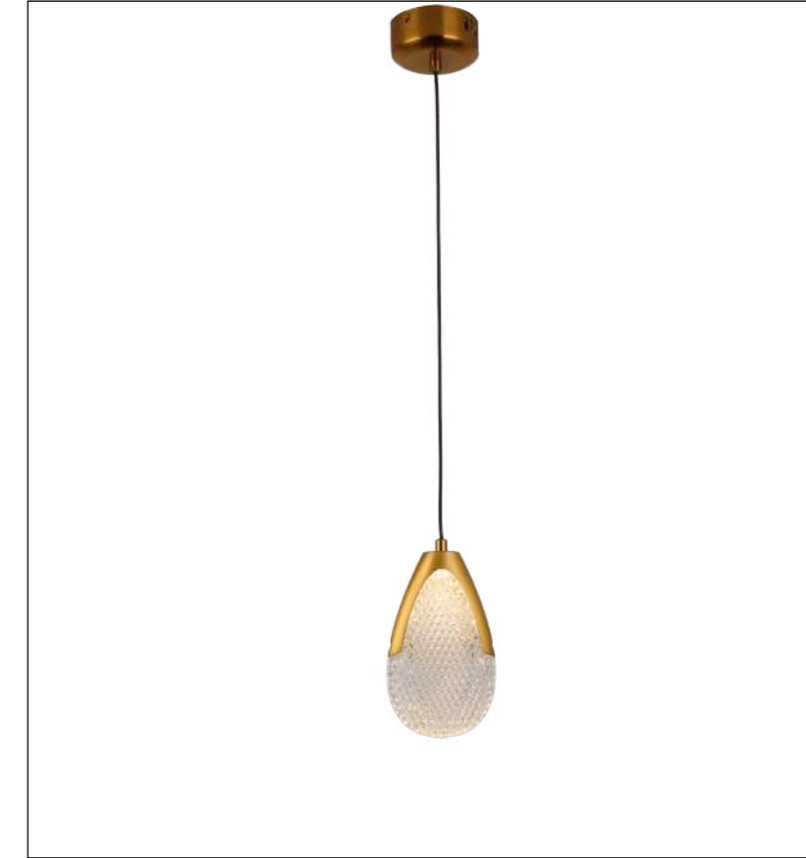

Model
MD2994-L

Input:
AC220-240V
50/60Hz

Power:8W

CCT:3000K

Ra≥80

Installation:
Ceiling

IP20

Color:Gold

ta:40°C