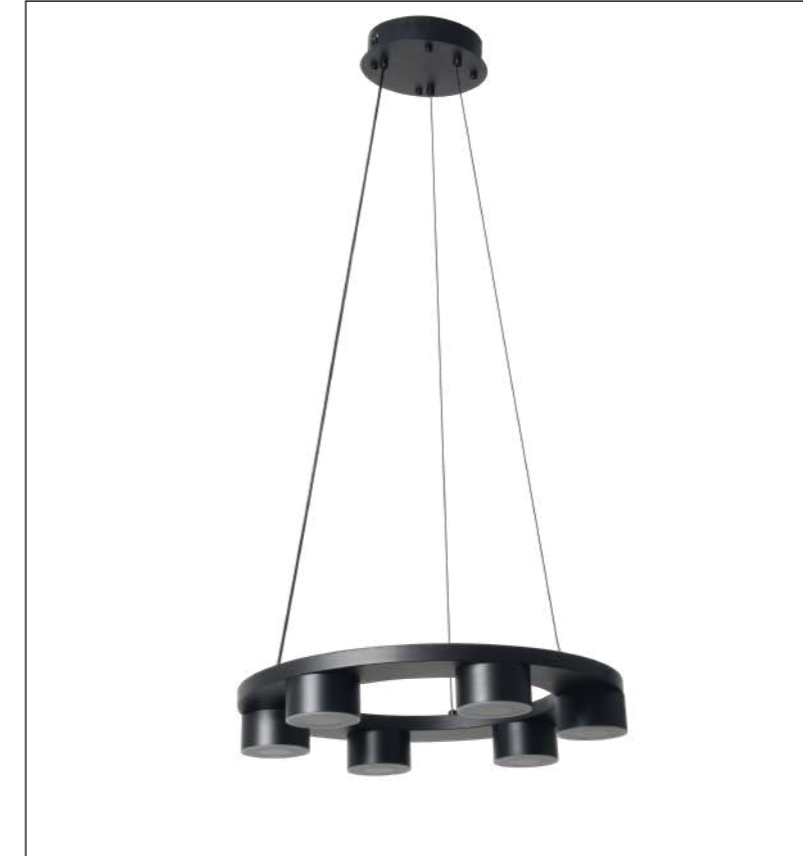

Model
ME2048A-BK

Input:
AC220-240V
50/60Hz

Power:30W

CCT:3000K

Ra≥80

Installation:
Ceiling

IP20

Color:Black

ta:40°C