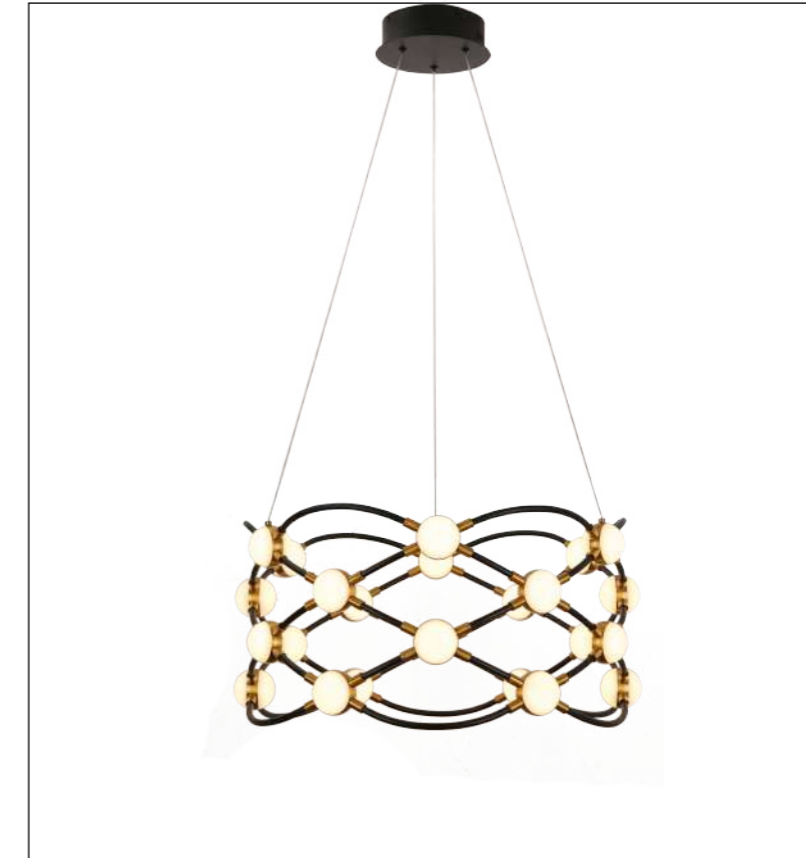

CCT:3000K

Ra≥80

Installation:  
Ceiling

IP20

Color:  
Black+Gold

ta:40°C

Model  
MD2918B-60

Input:  
AC220-240V  
50/60Hz