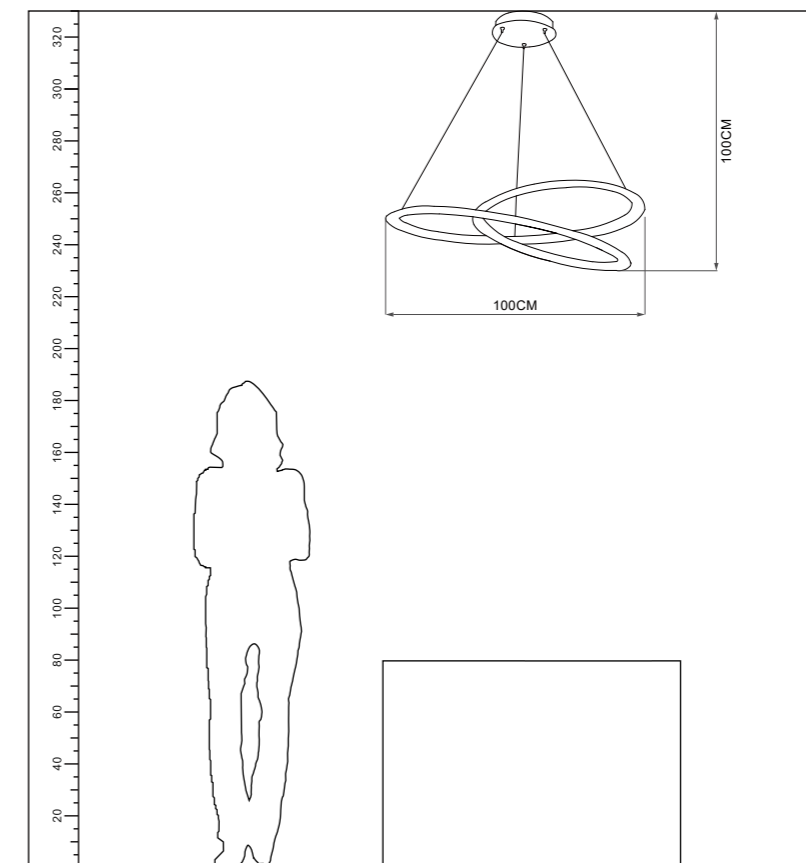

Model
CL-007-01-1000

Input:
AC220-240V
50/60Hz

Power:70W

CCT:3000K

Ra≥80

Installation:
Ceiling

IP20

Color:Black