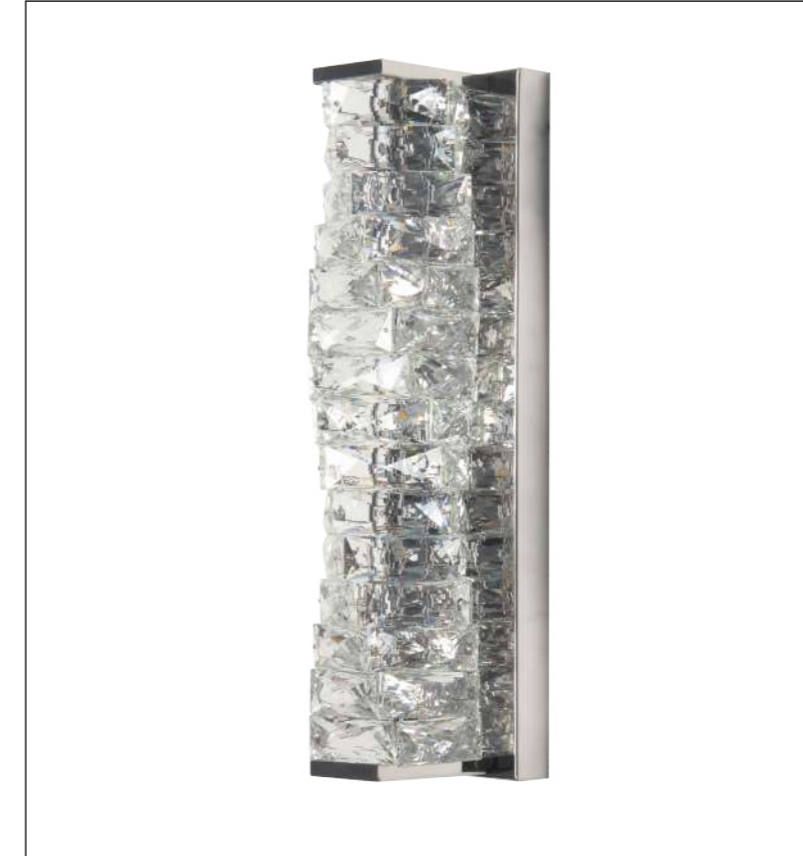

Model
ME2029B

Input:
AC220-240V
50/60Hz

Power:10W

CCT:3000K

Ra≥80

Installation:
Wall

IP20

Color:Silver

ta:40°C