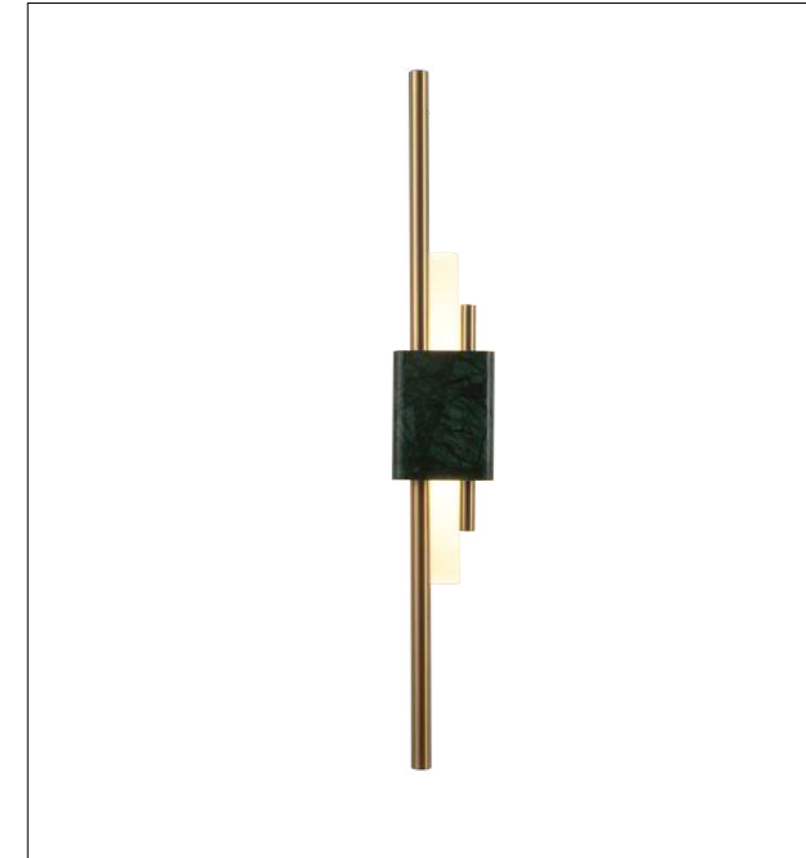

Model
WL-8065070

Input:
AC220-240V
50/60Hz

Power:3W

CCT:3000K

Ra≥80

Installation:
Wall

IP20

Color:
Copper+India Green

ta:40°C

RoHS