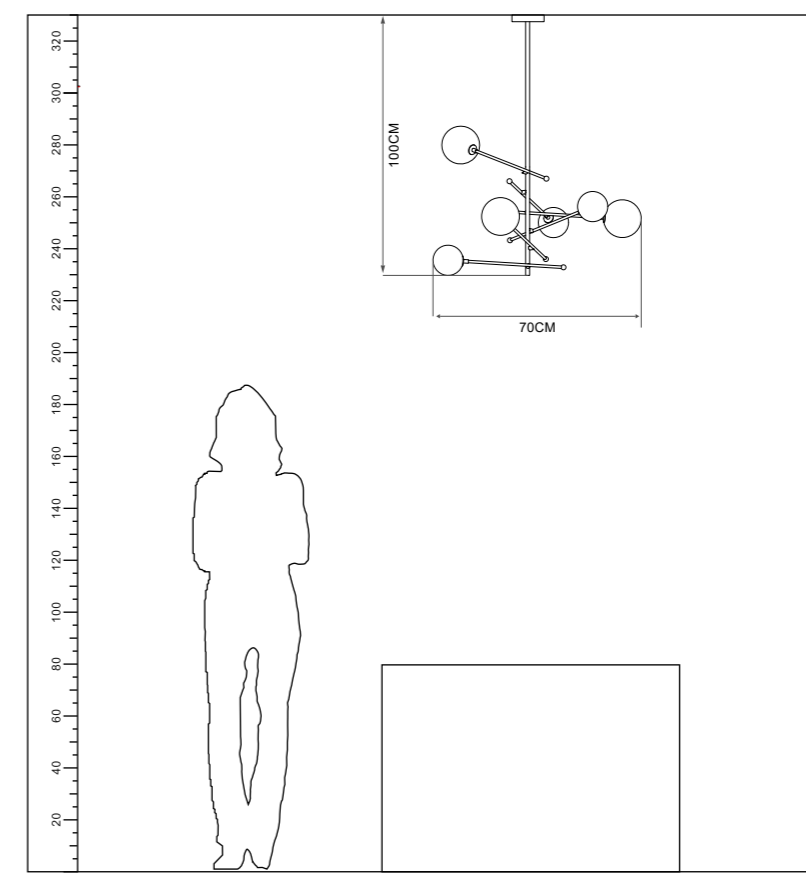

Model
YD-1031-6

Input:
AC100-240V
50/60Hz

Power:
6*G9 MAX 40W

Installation:
Ceiling

IP20

Color:Copper