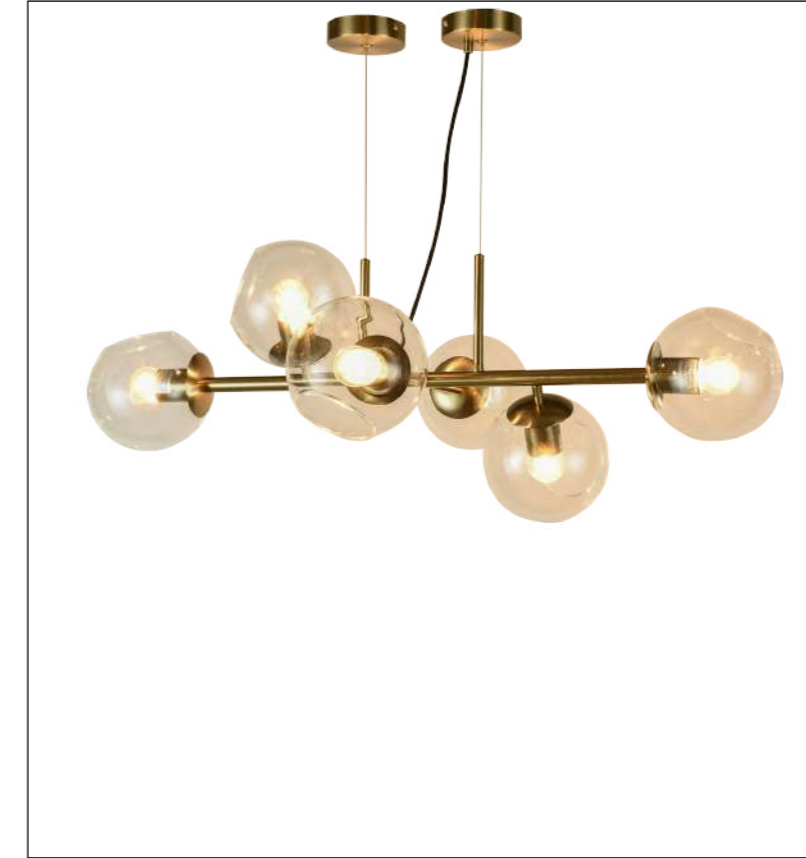

Model
CL-640-6

Input:
AC100-240V
50/60Hz

Power:
6*E27 MAX 40W

Installation:
Ceiling

IP20

Color:Copper

ta:40°C