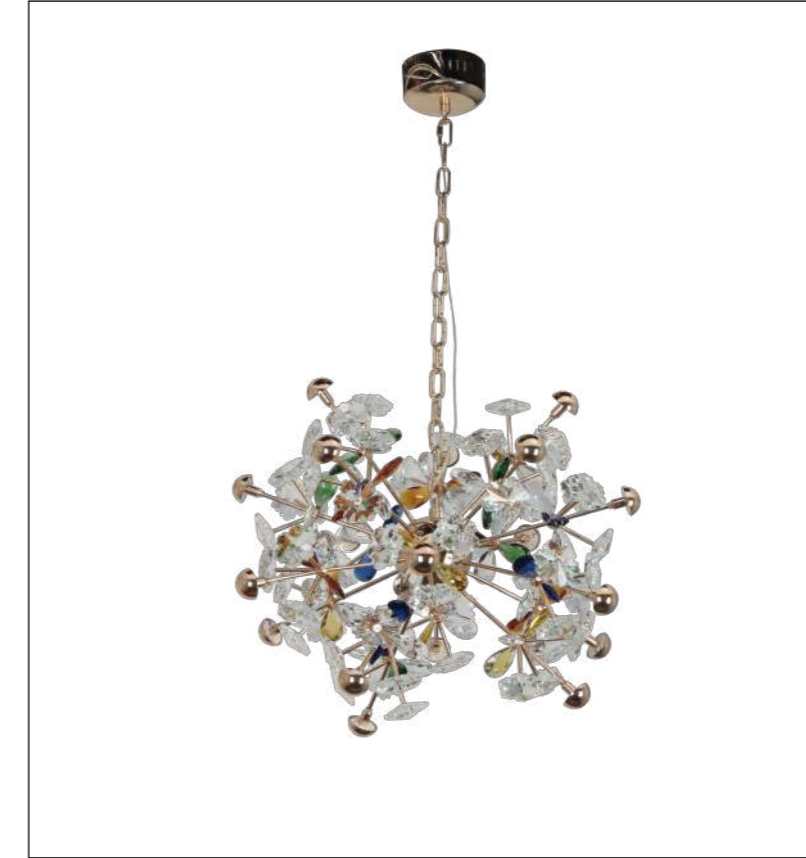

Model
ME2064A

Input:
AC220-240V
50/60Hz

Power:50W

CCT:3000K

Ra≥80

Installation:
Ceiling

IP20

Color:Gold

ta:40°C