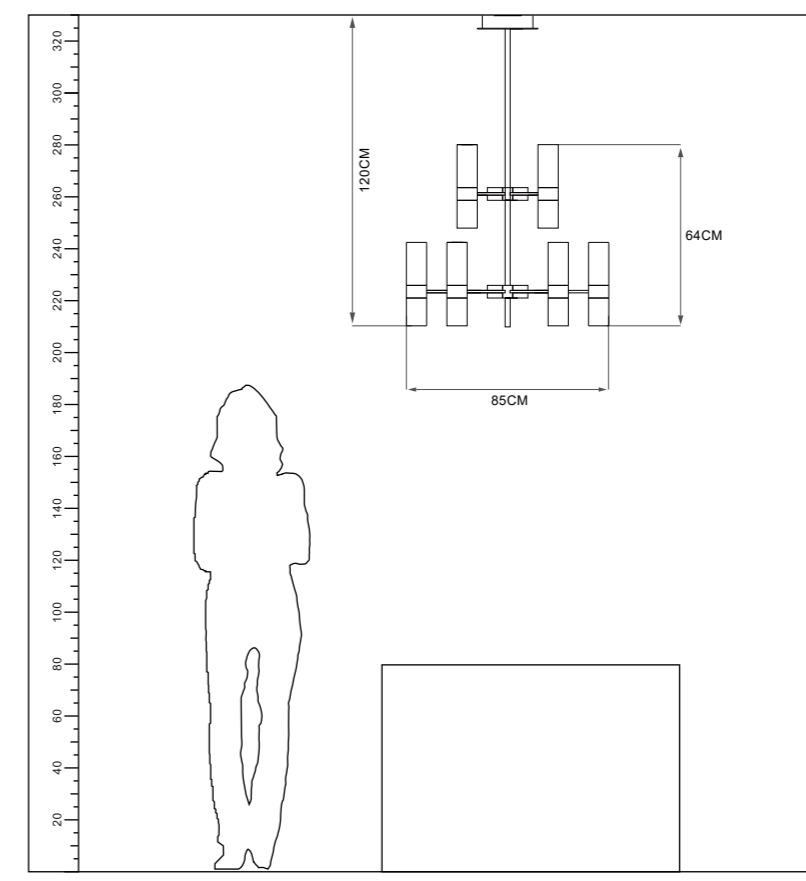

Model
ME2036A

Input:
AC100-240V
50/60Hz

Socket:
12*G9 MAX 40W

Installation:
Ceiling

IP20

Color:Black