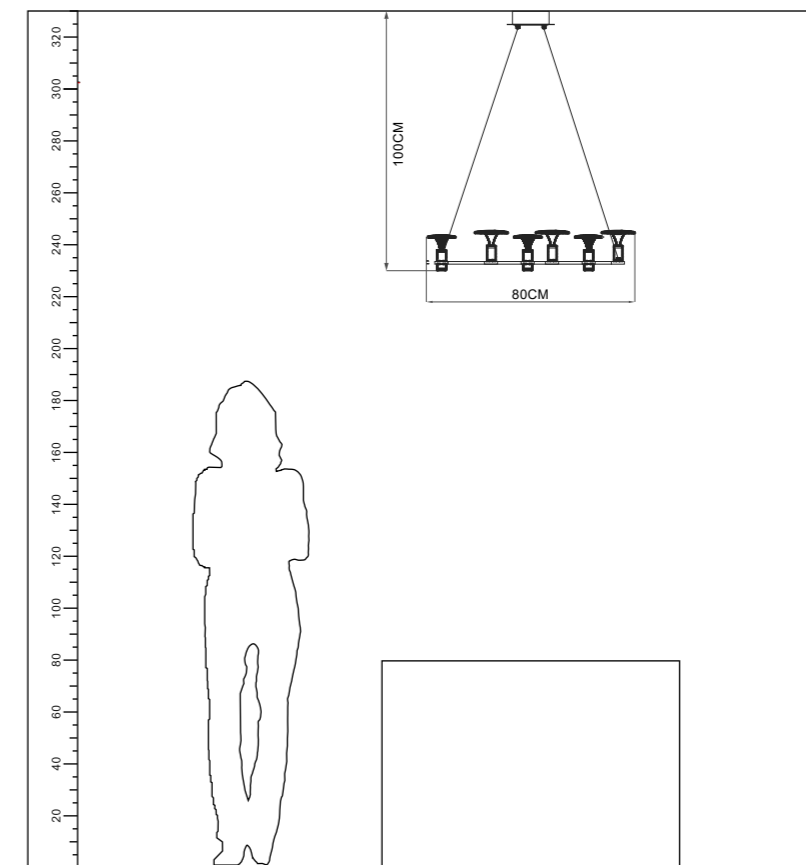

Model
MD2986-80

Input:
AC220-240V
50/60Hz

Power:43W

CCT:3000K

Ra≥80

Installation:
Ceiling

IP20

Color:
Black+Gold