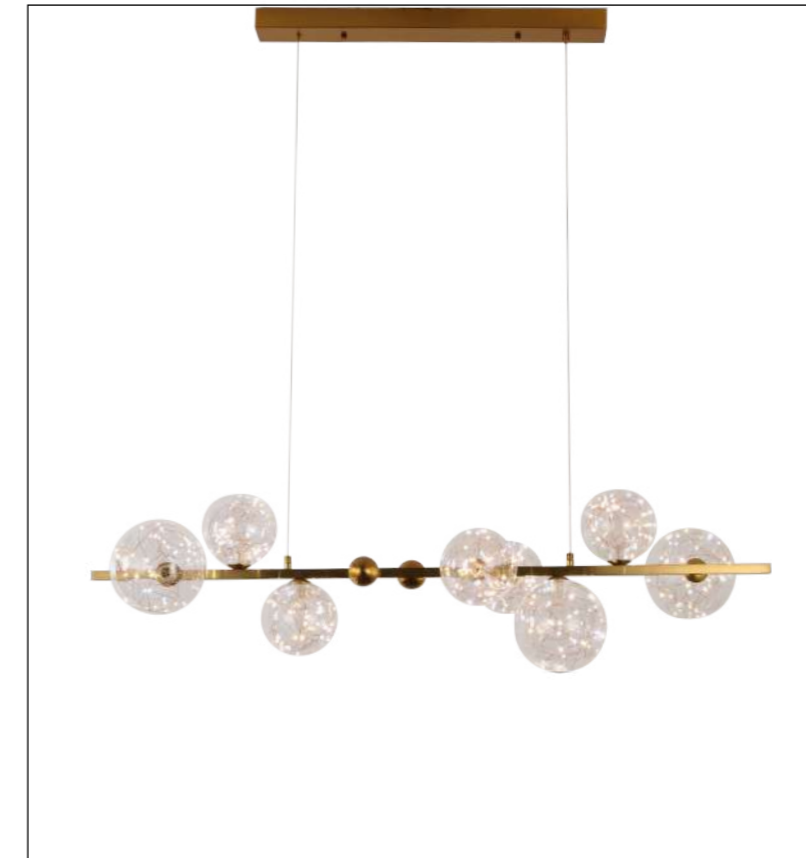

Model
YD-2162

Input:
AC220-240V
50/60Hz

Power:20W

CCT:3000K

Ra≥80

Installation:
Ceiling

IP20

Color:Gold

ta:40°C

RoHS