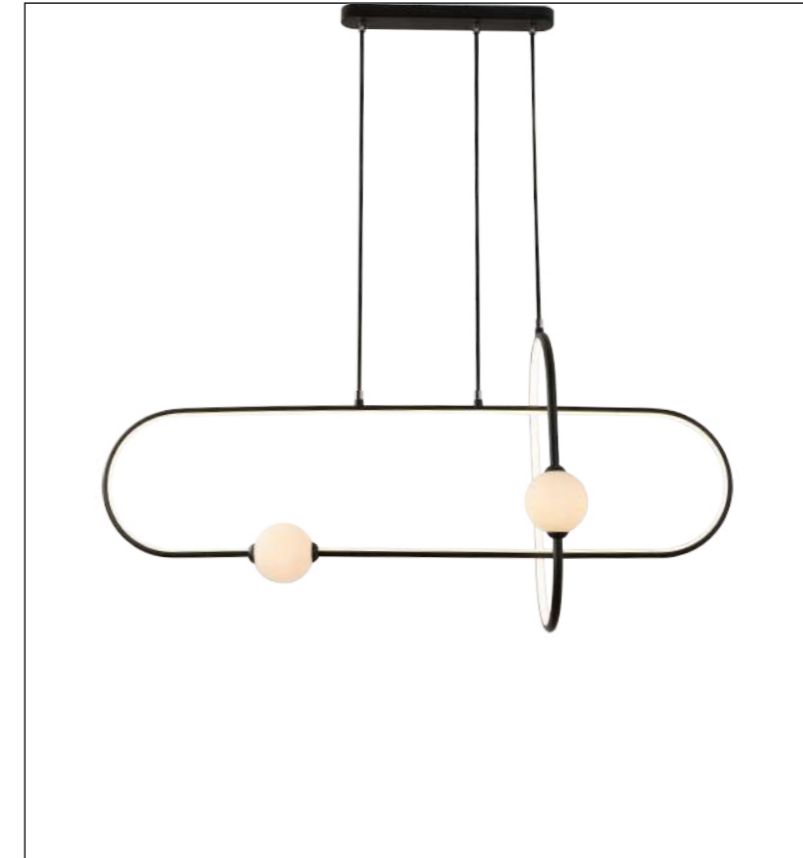

Model  
MD2948A-BK

Input:  
AC220-240V  
50/60Hz

Power:46W

CCT:3000K

Ra≥80

Installation:  
Ceiling

IP20

Color:Black