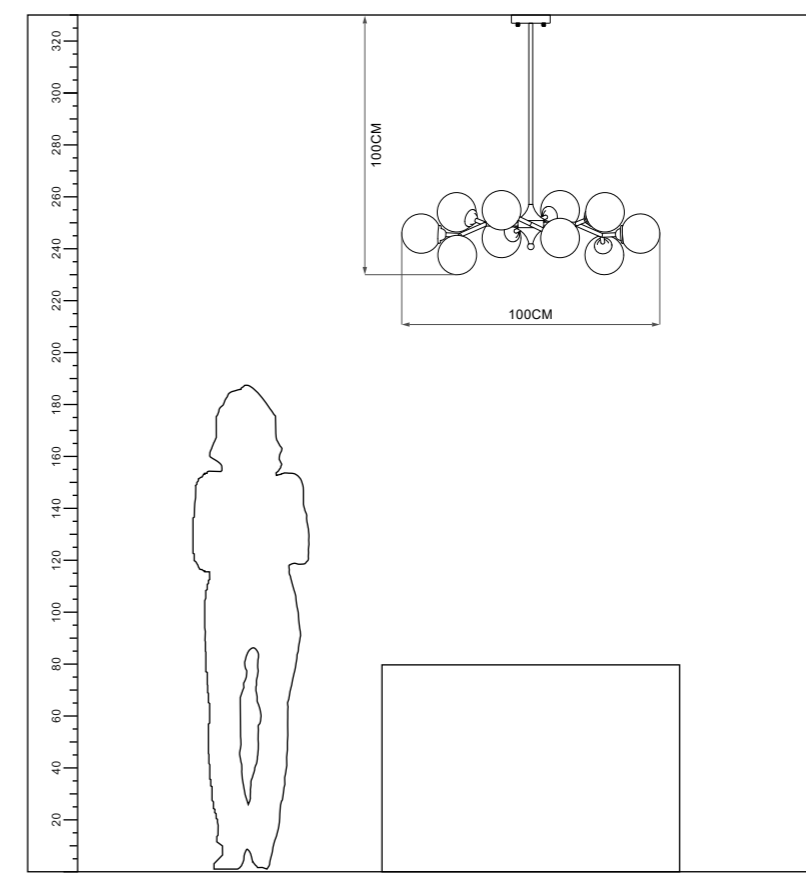

Model
YD-5030

Input:
AC100-240V
50/60Hz

Power:
10*E27 MAX 40W

Installation:
Ceiling

IP20

Color:Black