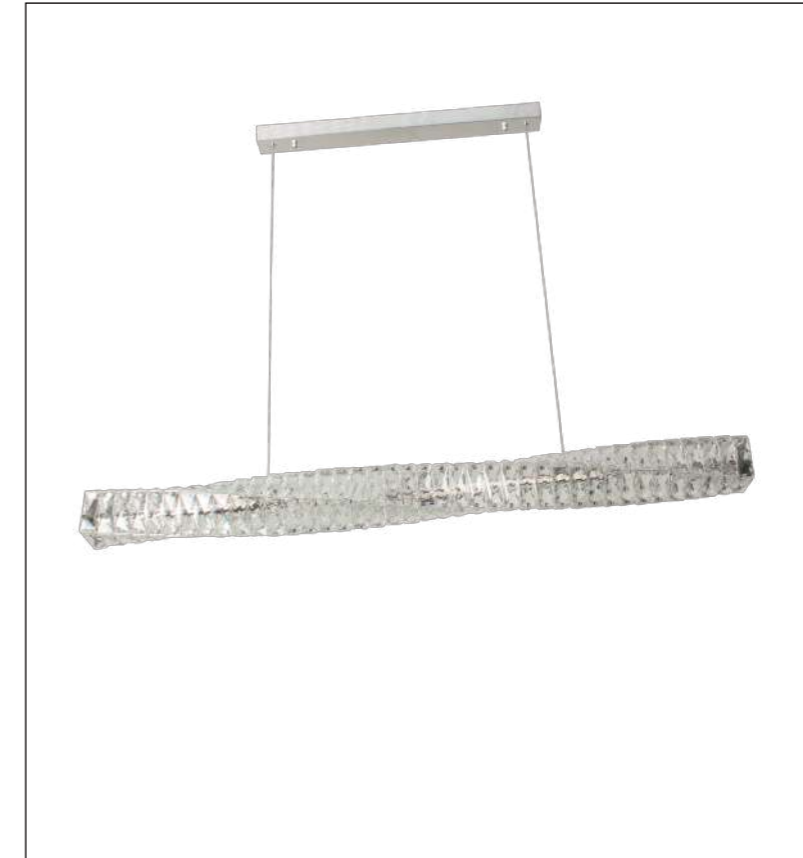

Ra≥80

Installation:  
Ceiling

IP20

Color:Silver

ta:40°C

Model  
ME2032B-120

Input:  
AC220-240V  
50/60Hz

Power:45W