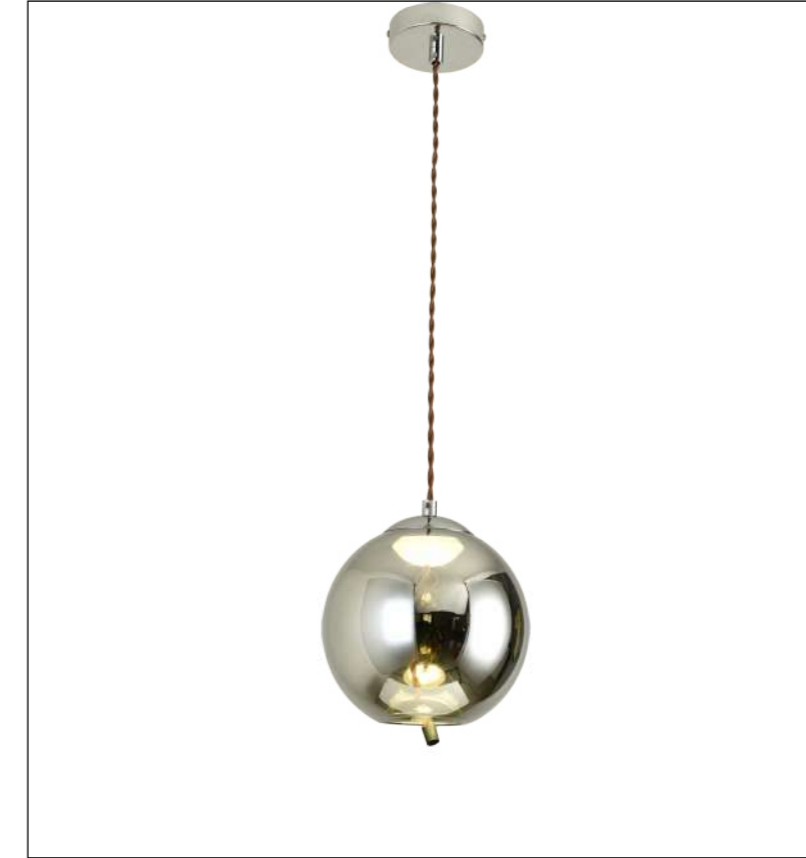

Model
ALP-BL-1016-B

Input:
AC220-240V
50/60Hz

Power:5W

CCT:3000K

Ra≥80

Installation:
Ceiling

IP20

Color:
Transparent

ta:40°C