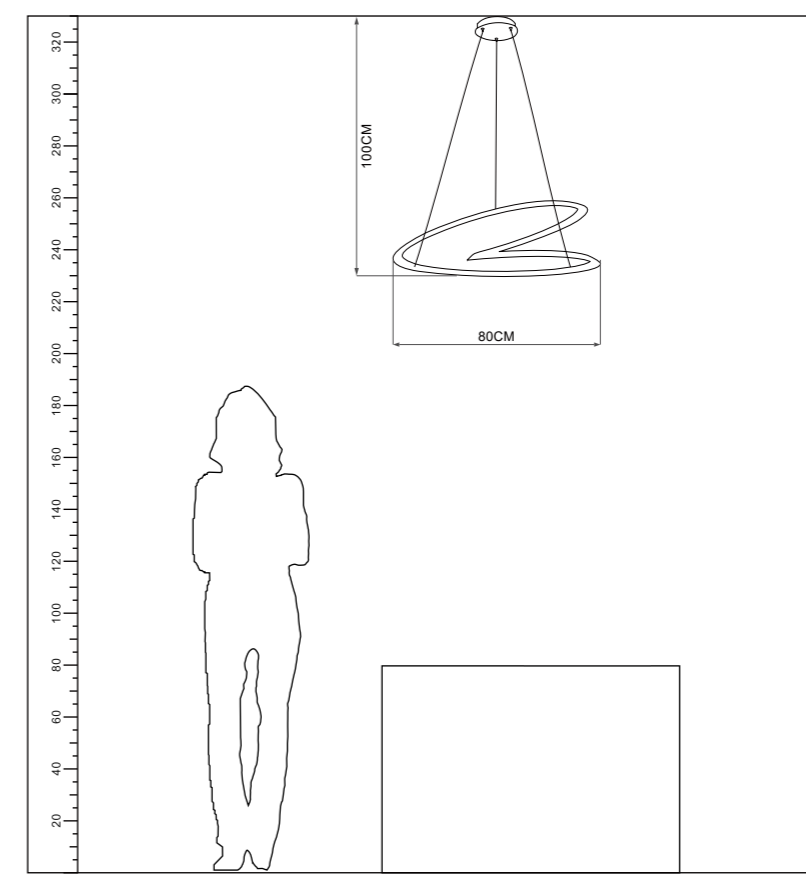

Model
CL-007-01-800

Input:
AC220-240V
50/60Hz

Power:60W

CCT:3000K

Ra≥80

Installation:
Ceiling

IP20

Color:Black