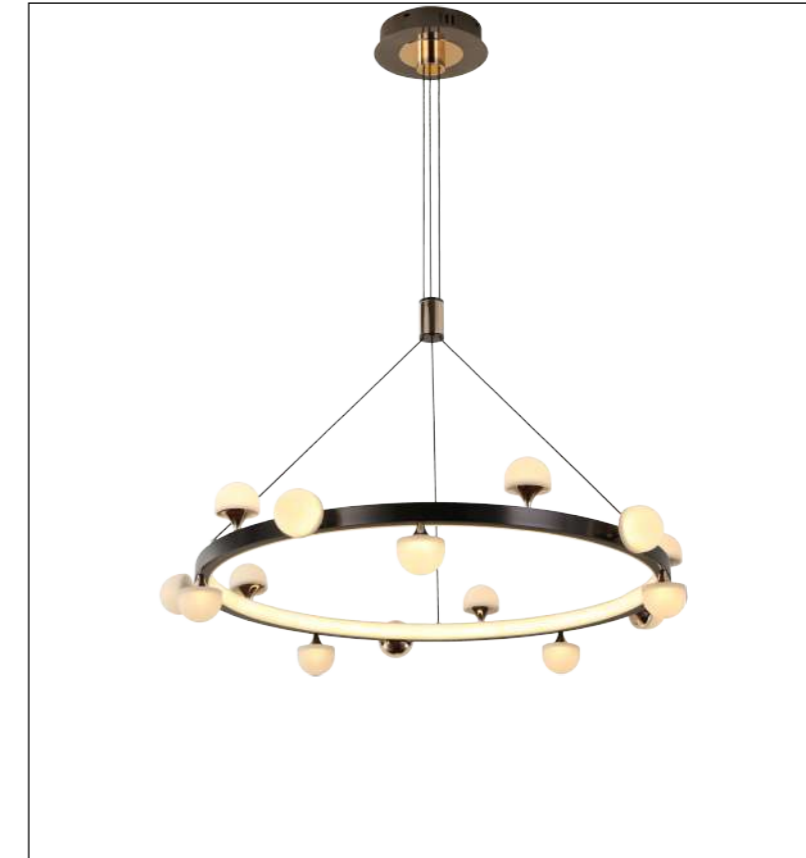

Installation:  
Ceiling

IP20

Color:  
Black+Gold

ta:40°C

Model  
MD2982-80A

Input:  
AC220-240V  
50/60Hz

Power:52W

CCT:3000K