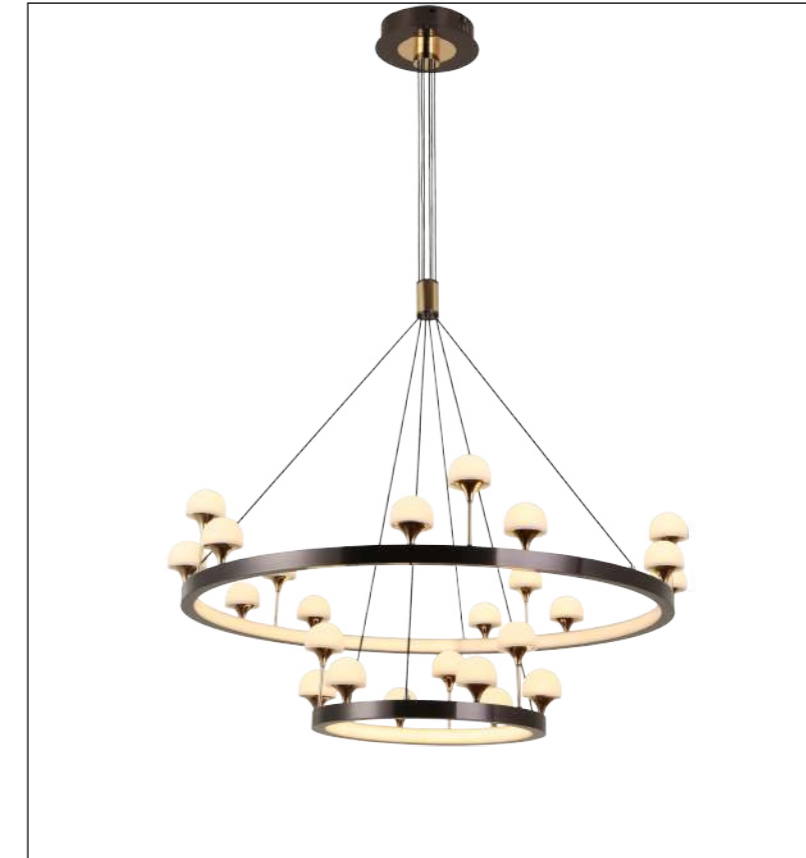

CCT:3000K

Ra≥80

Installation:  
Ceiling

IP20

Color:  
Black+Gold

ta:40°C

Model  
MD2982-80-2

Input:  
AC220-240V  
50/60Hz