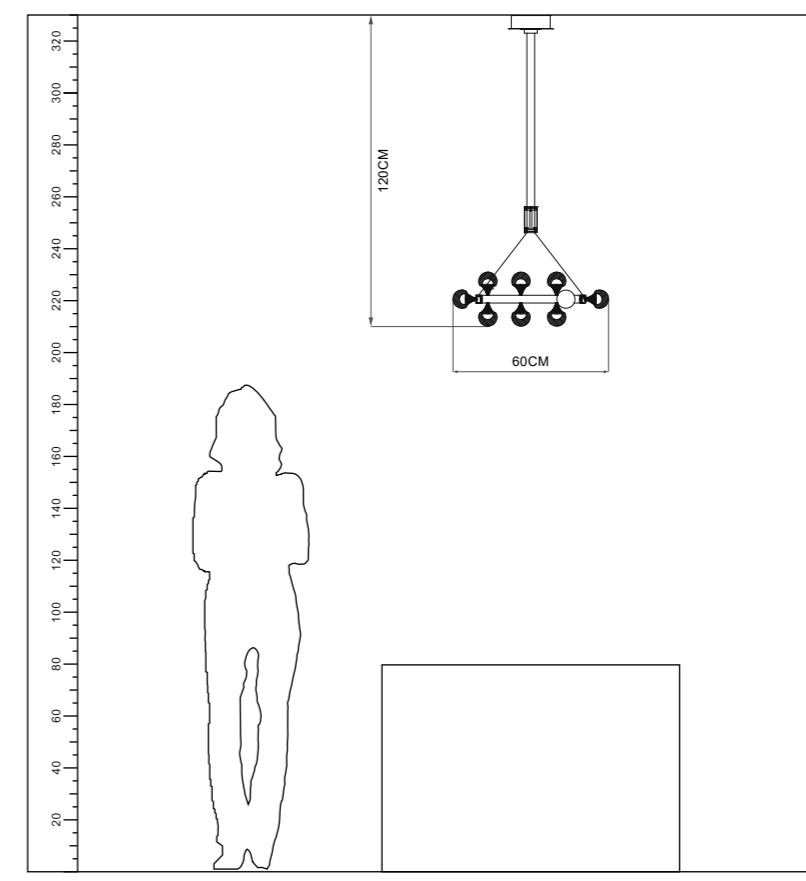

Installation:  
Ceiling

IP20

Color:  
Black+Gold

ta:40°C

Model  
MD2982-80A

Input:  
AC220-240V  
50/60Hz

Power:52W

CCT:3000K