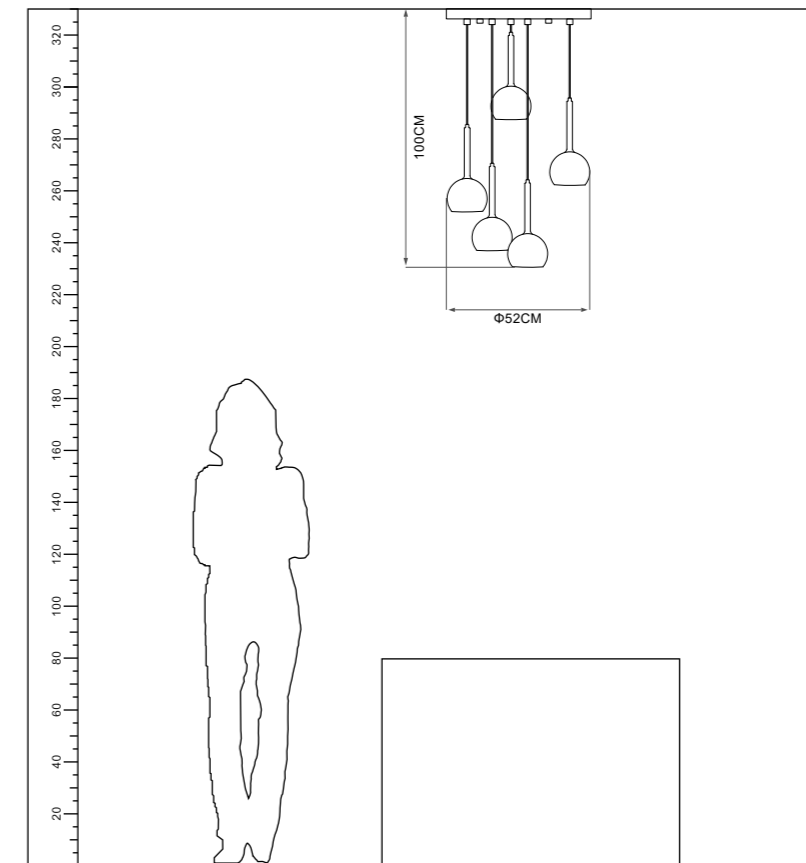

Color:  
Dark Gray

ta:40°C

Model  
YD-A2068-5

Input:  
AC100-240V  
50/60Hz

Power:  
3\*E14+  
2\*E27 MAX 40W

Installation:  
Ceiling

IP20

Color:  
Dark Gray