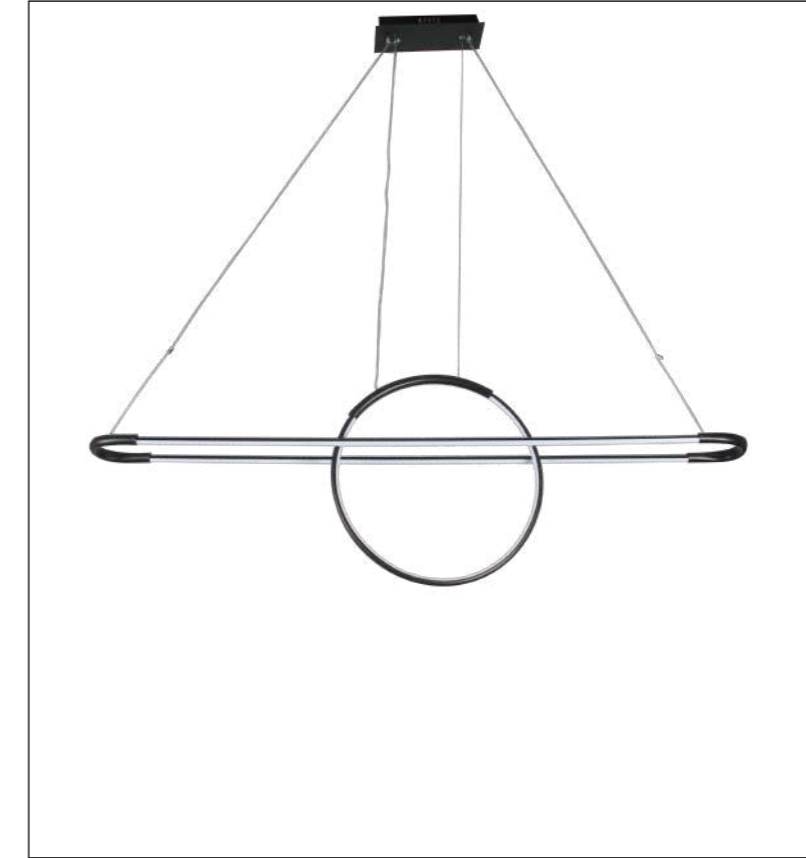

Model
ME2038A

Input:
AC220-240V
50/60Hz

Power:30W

CCT:3000K

Ra≥80

Installation:
Ceiling

IP20

Color:Black