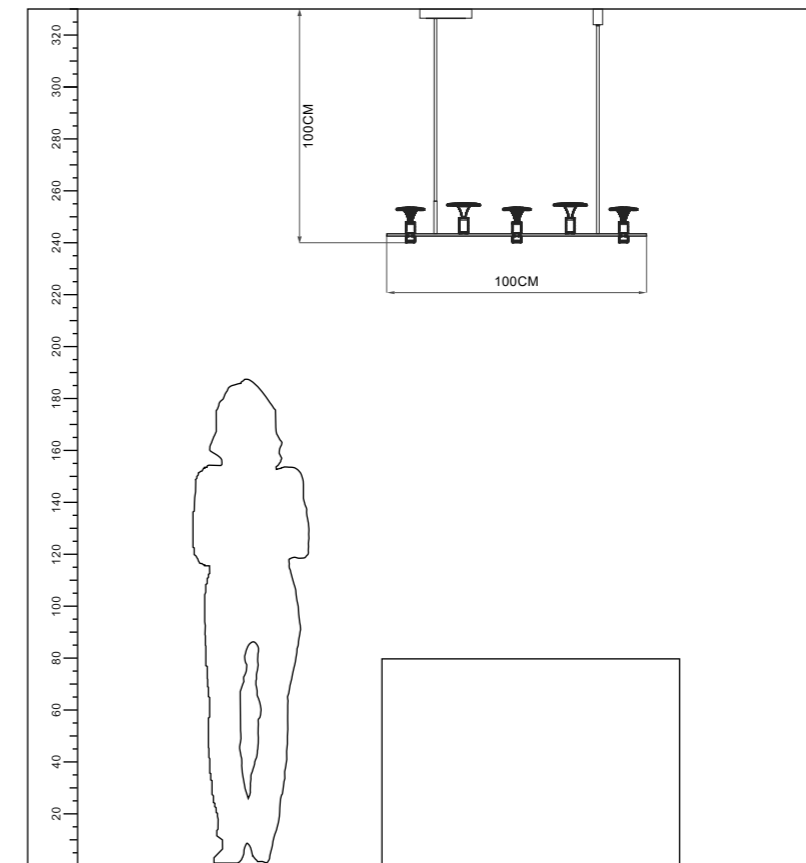

Power:29W

CCT:3000K

Ra≥80

Installation:  
Ceiling

IP20

Color:  
Black+Gold

ta:40°C

Model  
MD2986-60