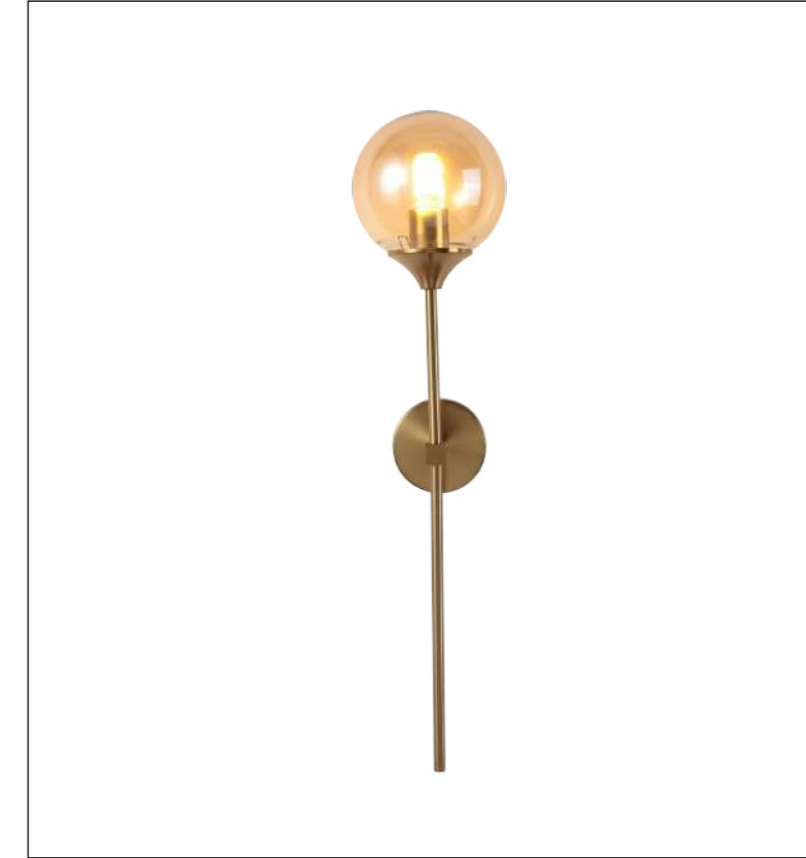

Model
WL-1560

Input:
AC100-240V
50/60Hz

Power:
1*E27 MAX 40W

Installation:
Wall

IP20

Color:Copper

ta:40°C