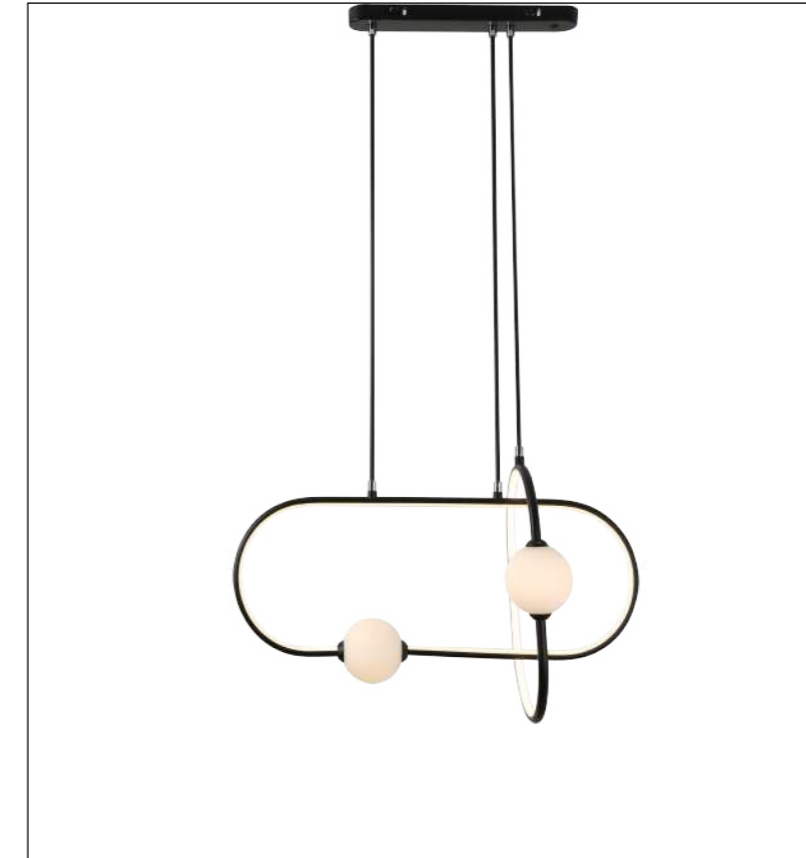

Model
MD2948B-BK

Input:
AC220-240V
50/60Hz

Power:28W

CCT:3000K

Ra≥80

Installation:
Ceiling

IP20

Color:Black

ta:40°C