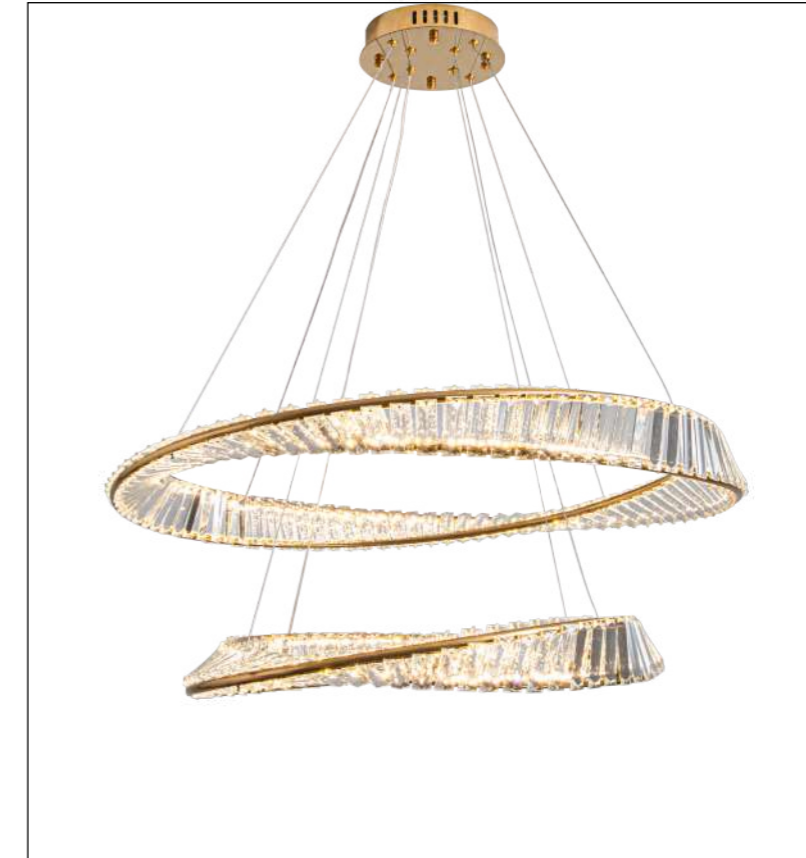

Model
CL-006-2-800+600

Power:53W

Model
CL-006-2-1200

Power:65W

Input:
AC220-240V
50/60Hz

CCT:
3000K-4000K-6500K

Ra≥80

Installation:
Ceiling

IP20

Color:Copper

ta:40°C