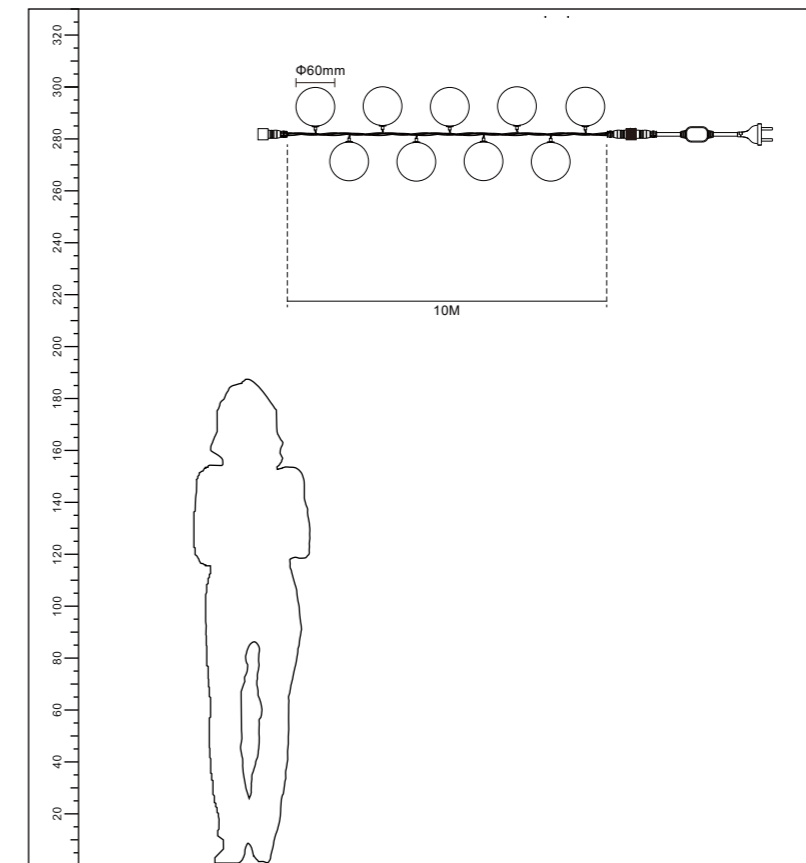

Model
QQD-10m-100-4.5w-3000K

Input:
AC220-240V
50/60Hz

Power:4.5W

CCT:3000K

Ra≥80

Installation:
Hanging

IP20

Color:
Blue+Gray+White