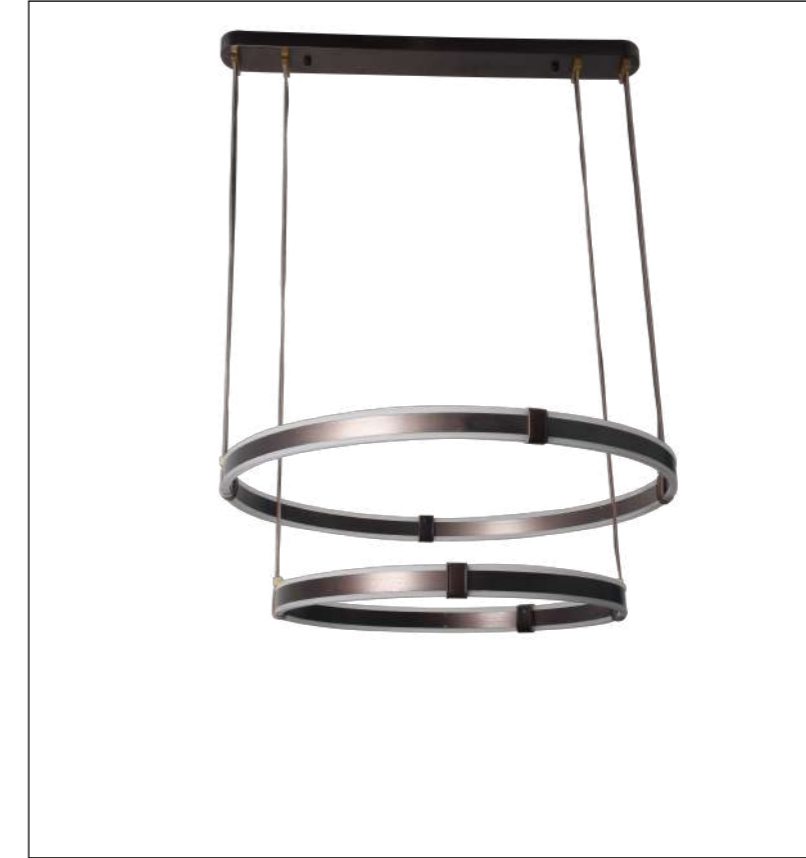

Power:140W

CCT:3000K

Ra≥80

Installation:  
Ceiling

IP20

Color:Brown

ta:40°C

Model  
ME2036B