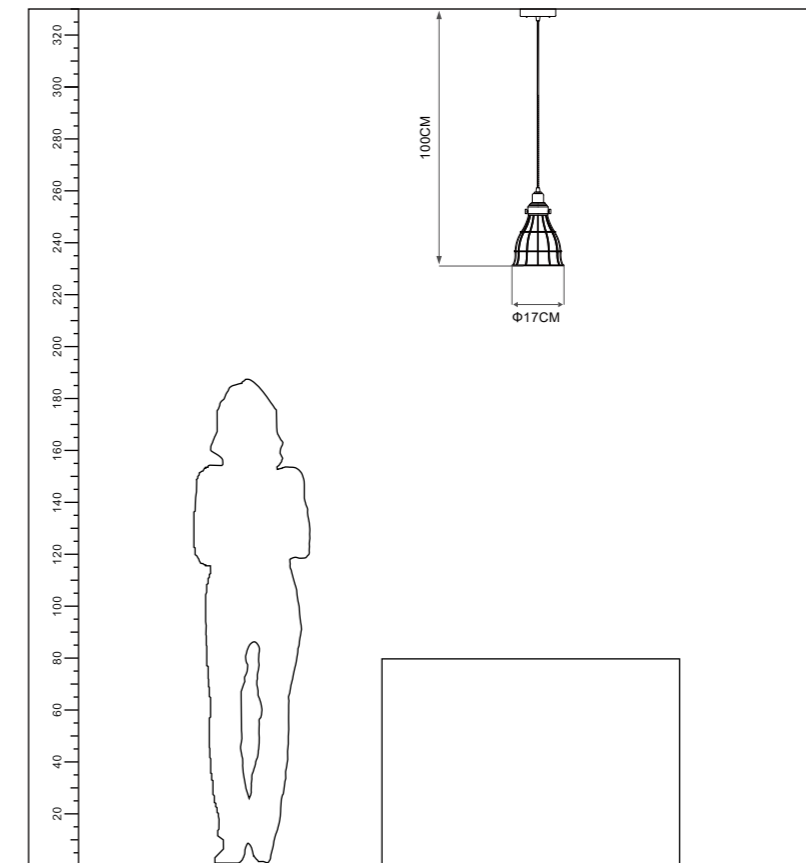

Model
ME2080B

Input:
AC100-240V
50/60Hz

Socket:
1*E27 MAX 40W

Installation:
Ceiling

IP20

Color:
Red copper