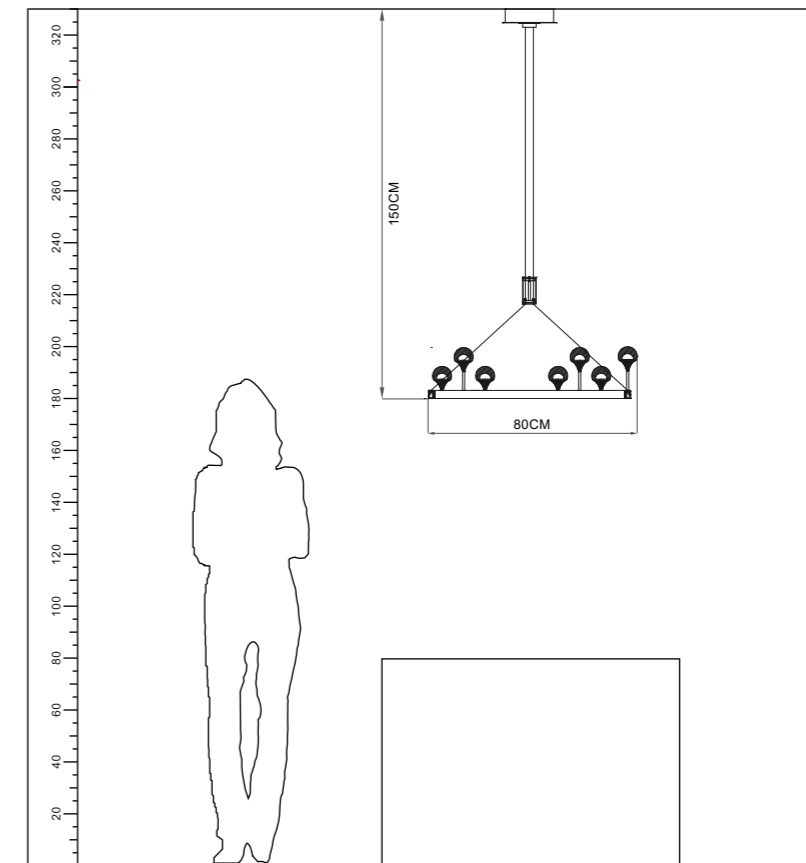

Model
MD2982-80B

Input:
AC220-240V
50/60Hz

Power:52W

CCT:3000K

Ra≥80

Installation:
Ceiling

IP20

Color:
Black+Gold