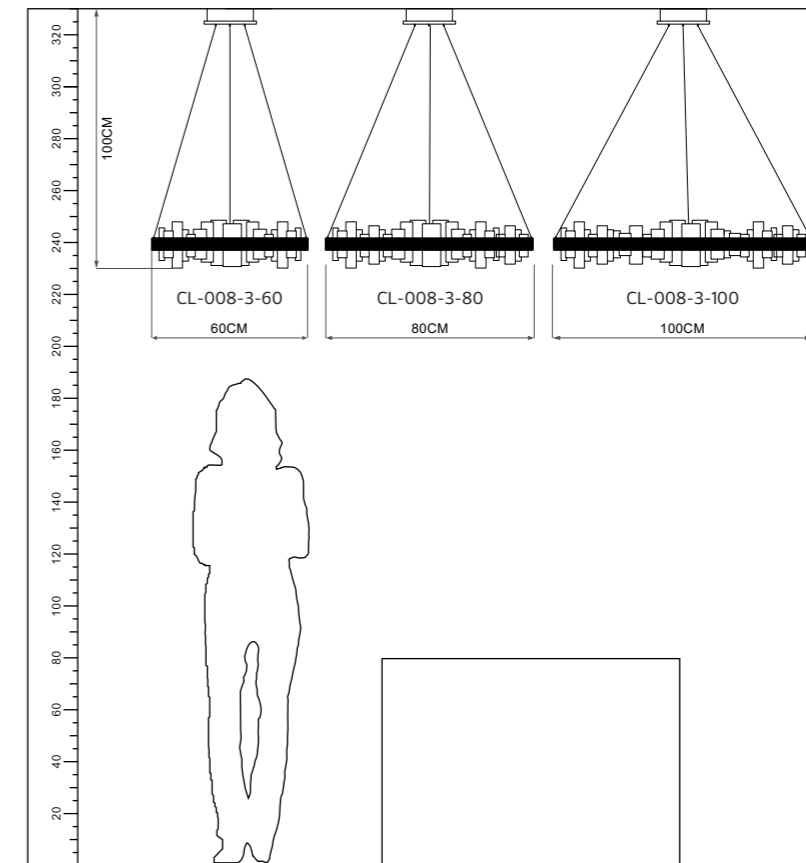

Model
CL-008-3-60

Power:30W

Model
CL-008-3-80

Power:50W

Model
CL-008-3-100

Power:80W

Input:
AC220-240V
50/60Hz

CCT:3000K

Ra≥80

Installation:
Ceiling

IP20

Color:Copper