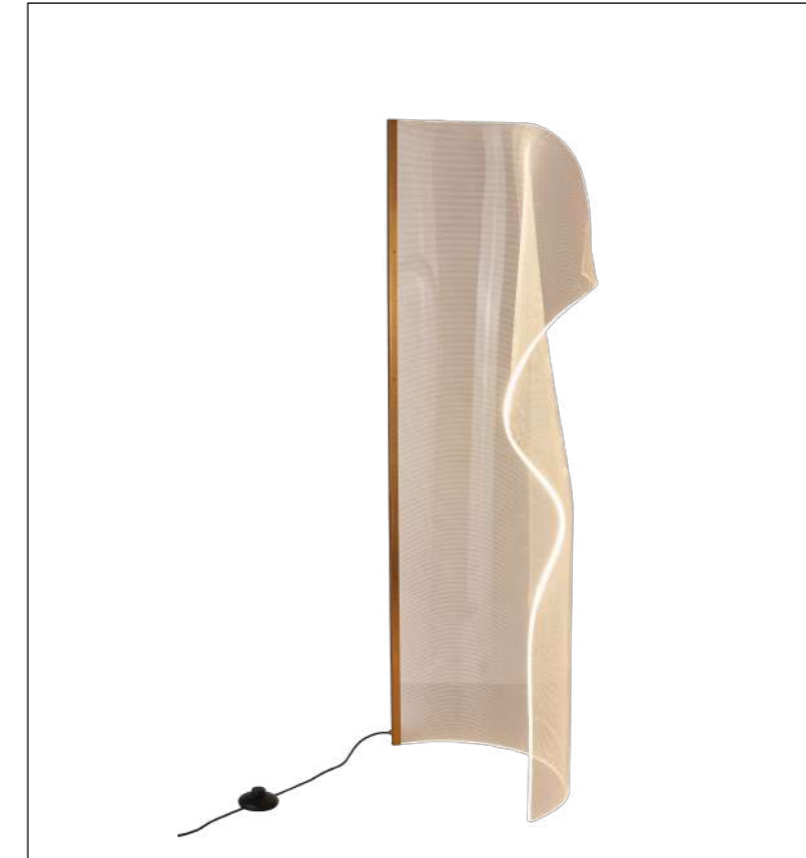

IP20

Color:Gold

ta:40°C

Model  
YD-A-8013

Input:  
AC220-240V  
50/60Hz

Power:20W

CCT:3000K

Ra≥80