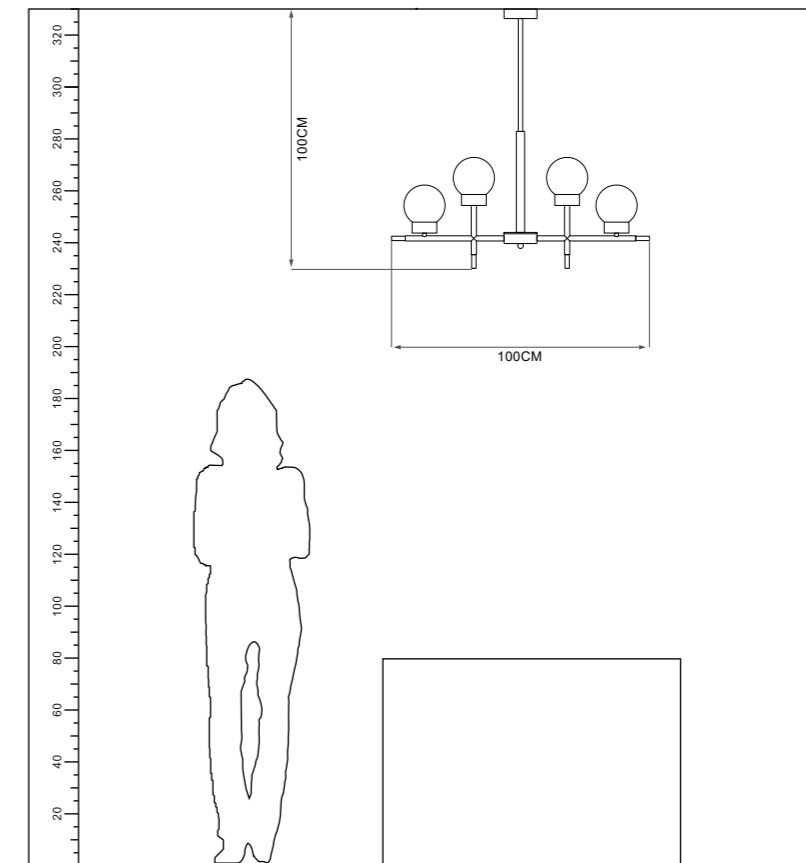

Model
YD-2170-8

Input:
AC100-240V
50/60Hz

Socket:
8*G9 MAX 40W

Installation:
Ceiling

IP20

Color:Black