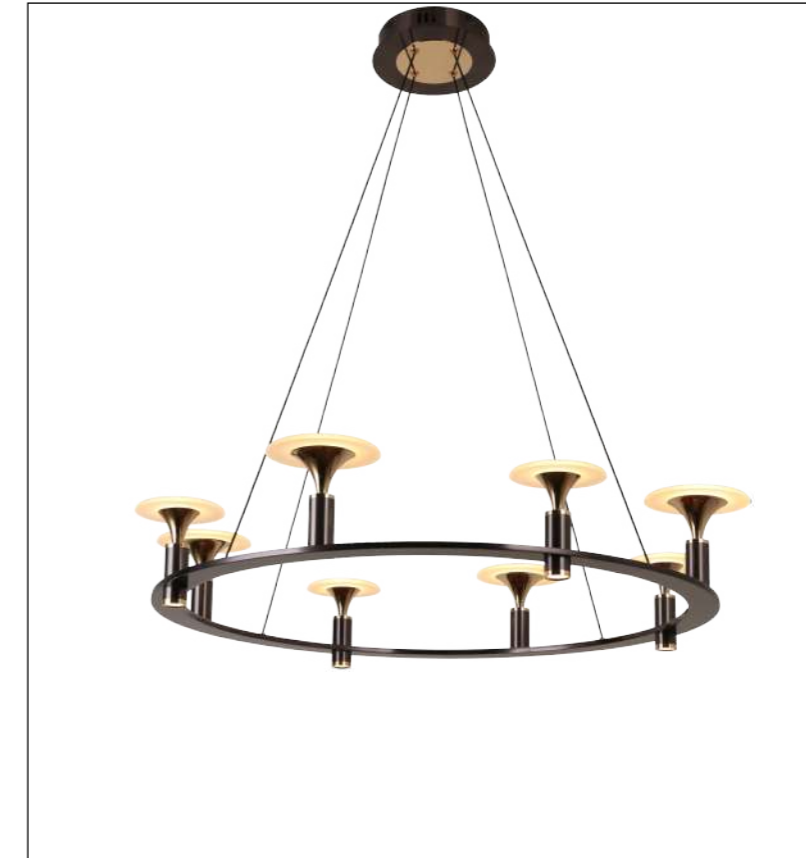

Model
MD2986-80

Input:
AC220-240V
50/60Hz

Power:43W

CCT:3000K

Ra≥80

Installation:
Ceiling

IP20

Color:
Black+Gold

ta:40°C