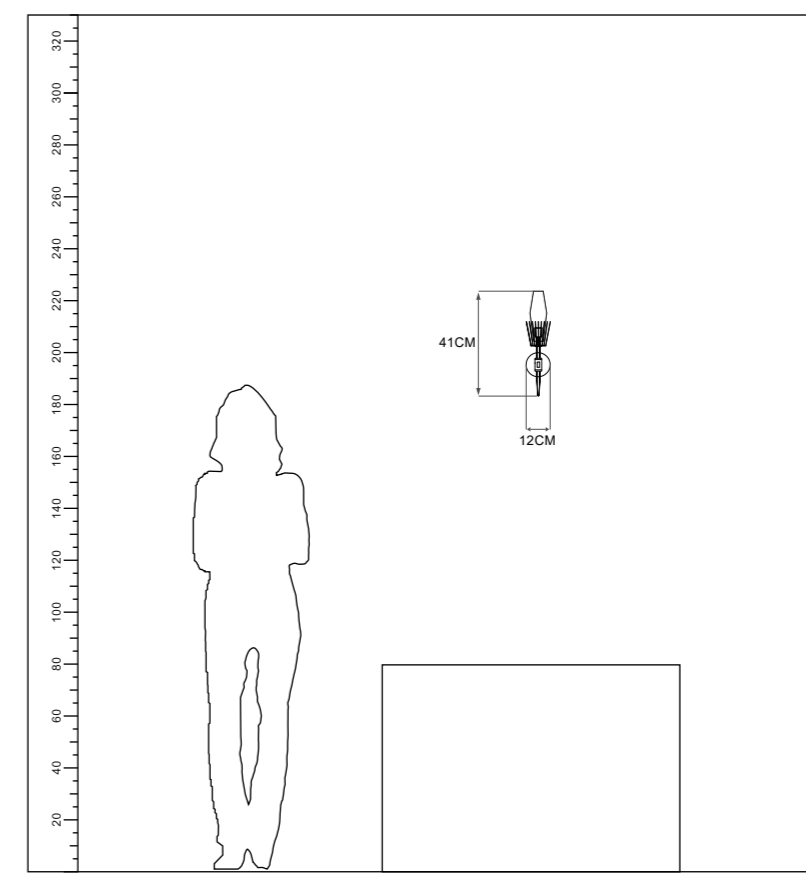

Model
WL-161241

Input:
AC100-240V
50/60Hz

Power:
1*E27 MAX 40W

Installation:
Wall

IP20

Color:Copper