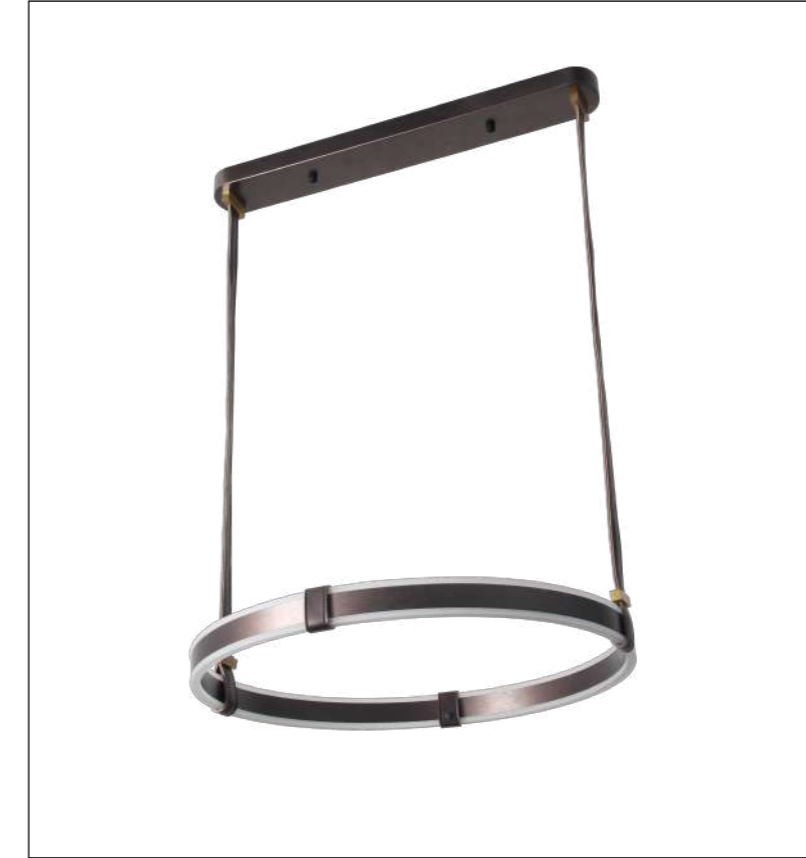

Model
ME2038B

Input:
AC220-240V
50/60Hz

Power:45W

CCT:3000K

Ra≥80

Installation:
Ceiling

IP20

Color:Brown

ta:40°C