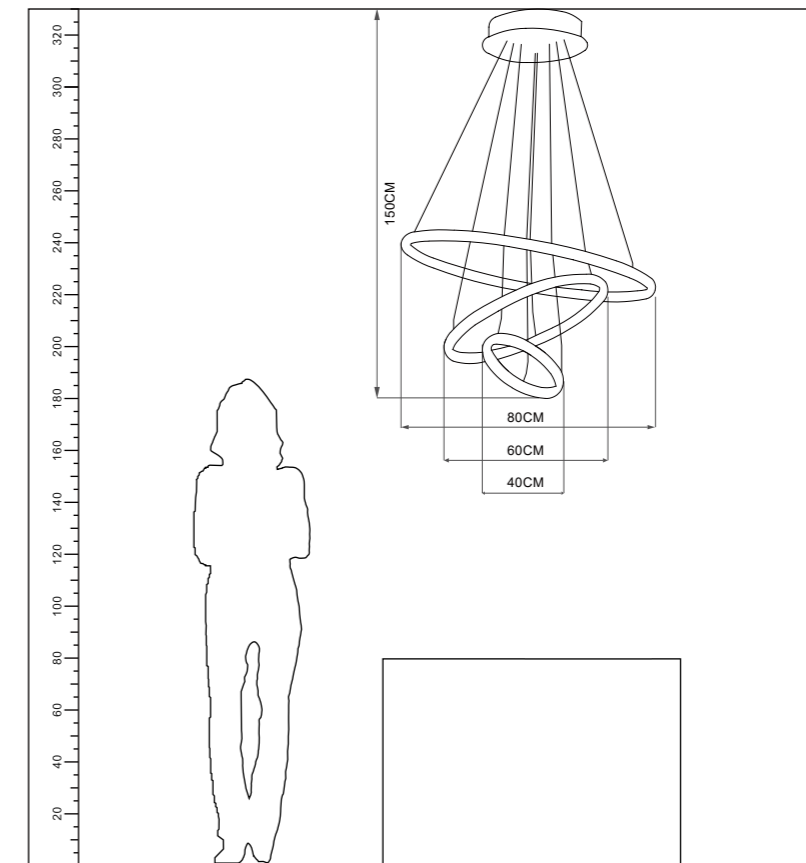

IP20

Color:Black

ta:40°C

Model  
ALP-TY-1323-B

Input:  
AC100-240V  
50/60Hz

Power:  
8\*E27 MAX 40W

Installation:  
Ceiling

IP20