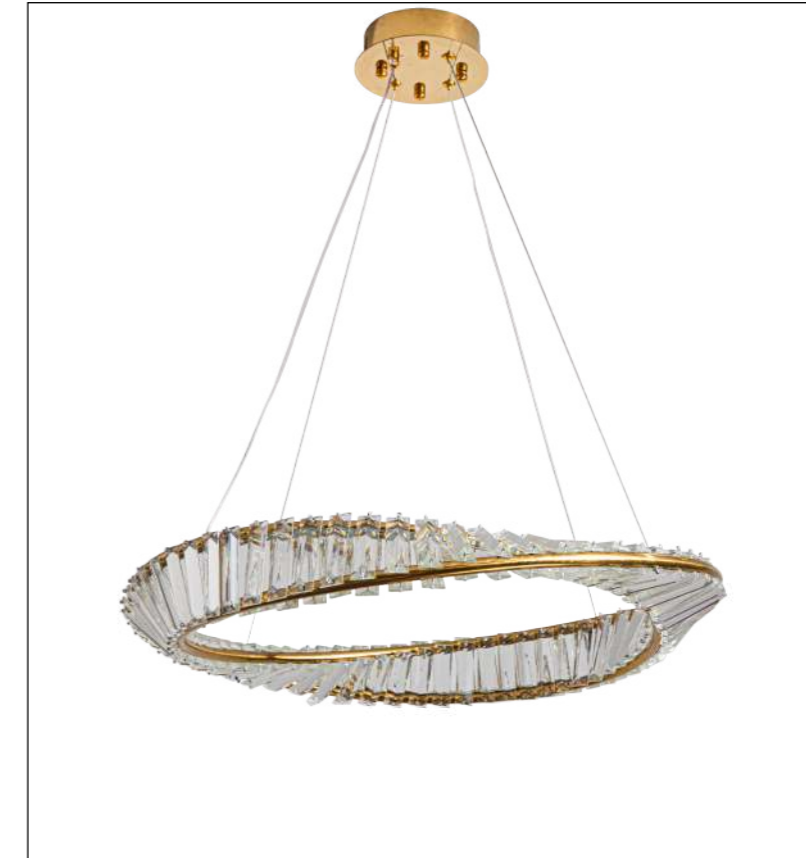

Ra≥80

Installation:  
Ceiling

IP20

Color:  
Black+Gold

ta:40°C

Model  
CL-006-1-500

Power:24W

Model  
CL-006-1-800