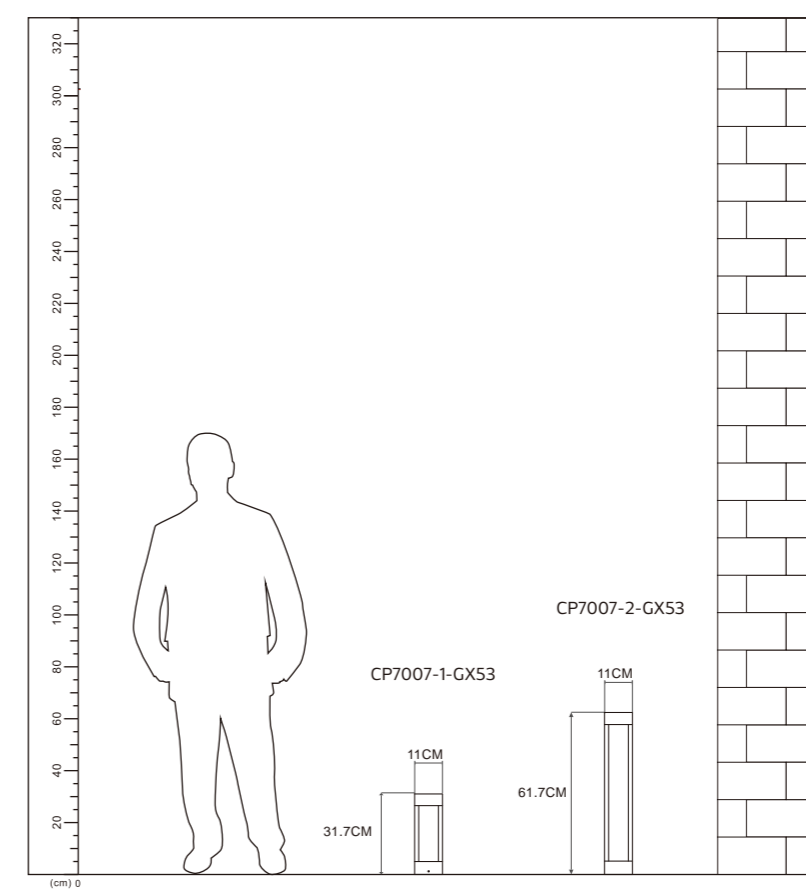

Model
CP7007-1-GX53

Model
CP7007-2-GX53

Input:
AC100-240V
50/60Hz

Socket:
1*GX53 MAX 40W

Installation:
Ground

IP65

Color:Black