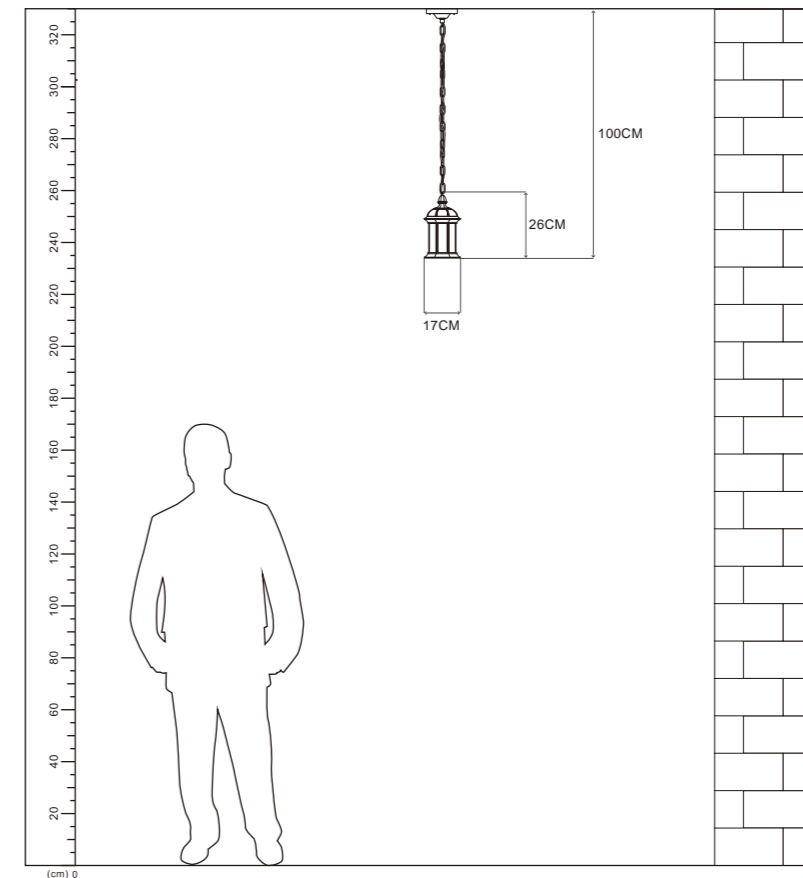

Model
1008-D

Input:
AC100-240V
50/60Hz

Socket:
1*E27 MAX 40W

Installation:
Ceiling

IP65

Color:Black