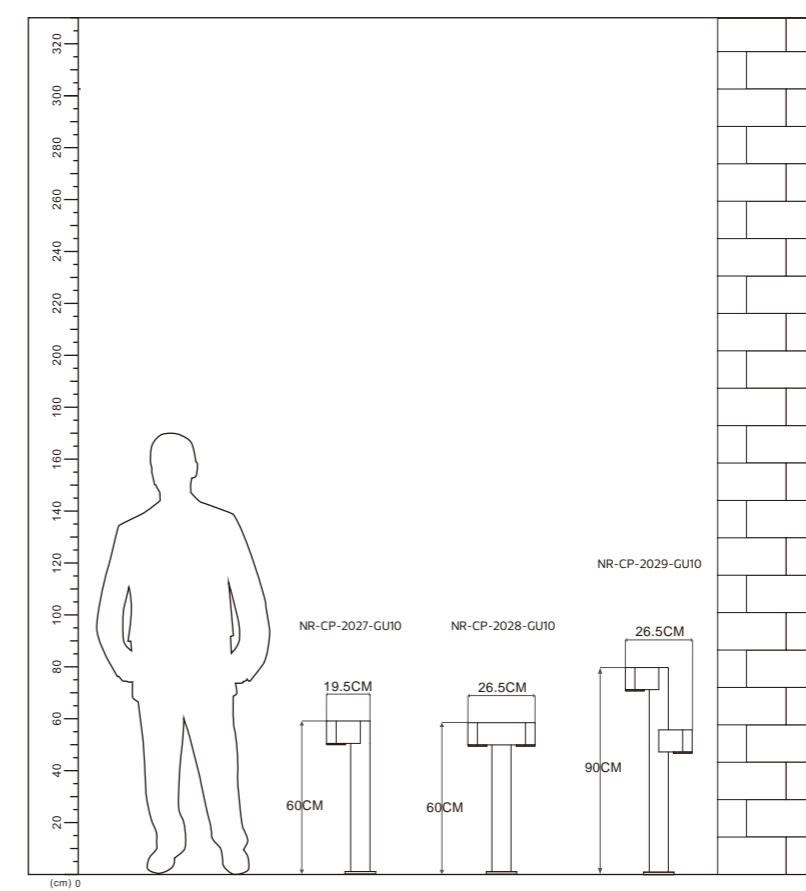

Model
NR-CP-2029-GU10

Socket:
2*GU10 MAX 40W

Input:
AC100-240V
50/60Hz

Installation:
Ground

IP65

Color:Black

ta:50°C

Model
F27089-22