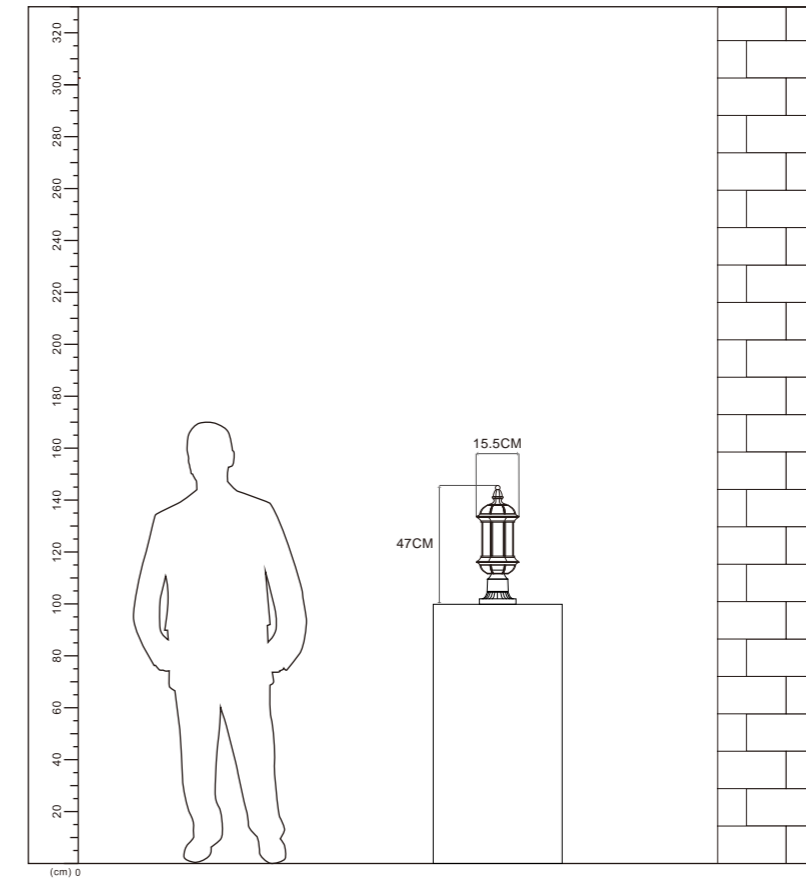

Model
1008-S

Input:
AC100-240V
50/60Hz

Socket:
1*E27 MAX 40W

Installation:
Pillar

IP65

Color:Black