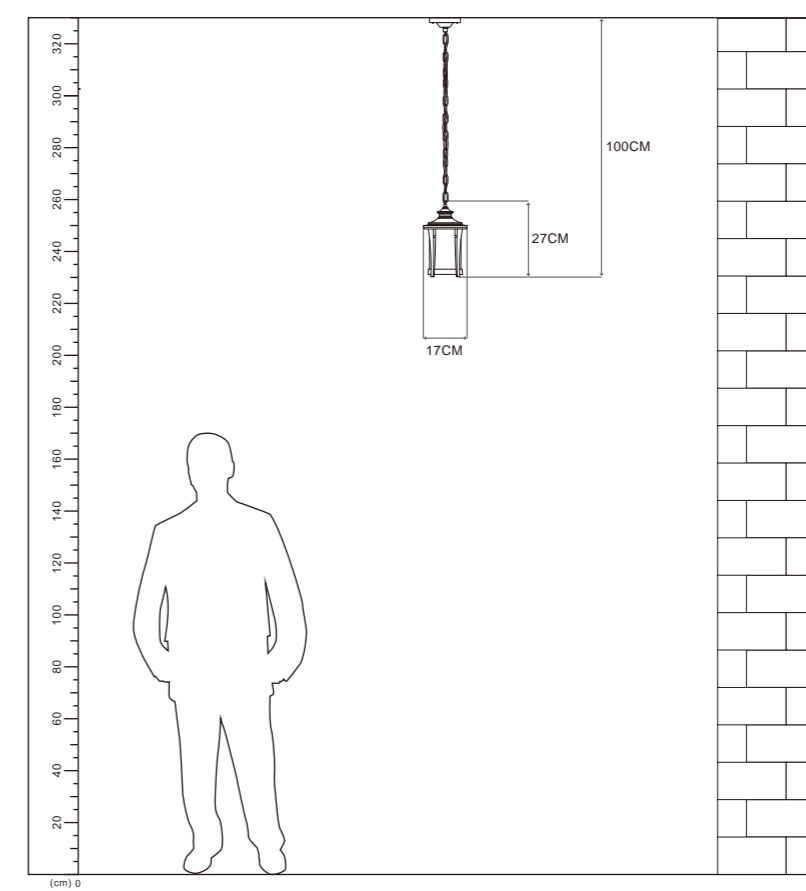

Model
H067-D

Input:
AC100-240V
50/60Hz

Socket:
1*E27 MAX 40W

Installation:
Ceiling

IP65

Color:Black