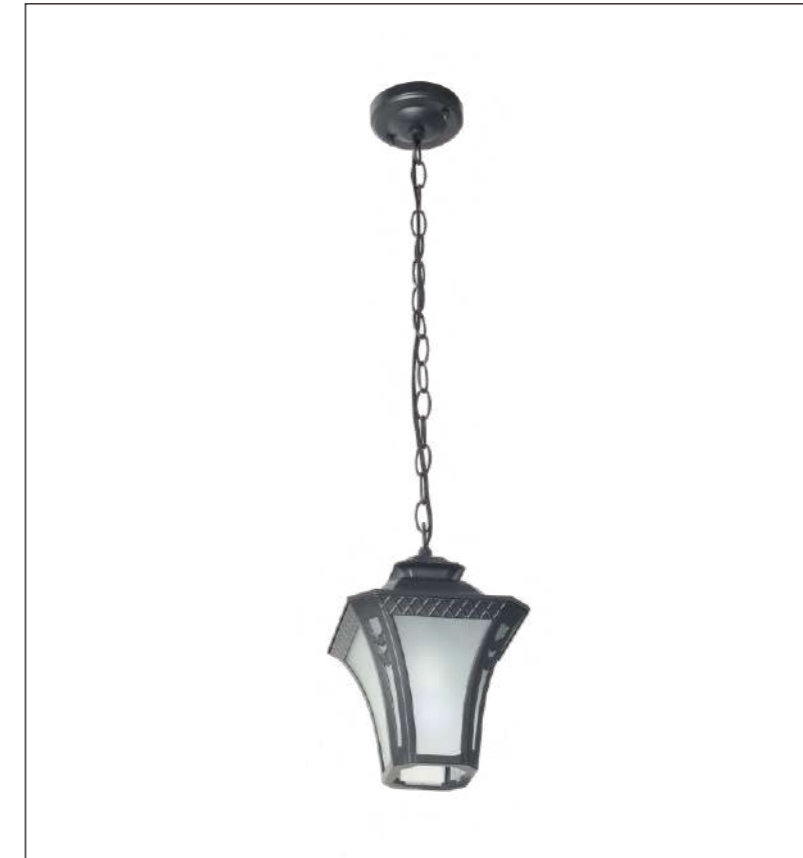

Model
H-4012

Input:
AC100-240V
50/60Hz

Socket:
1*E27 MAX 40W

Installation:
Ceiling

IP65

Color:Black

ta:50°C

Model
1008-D