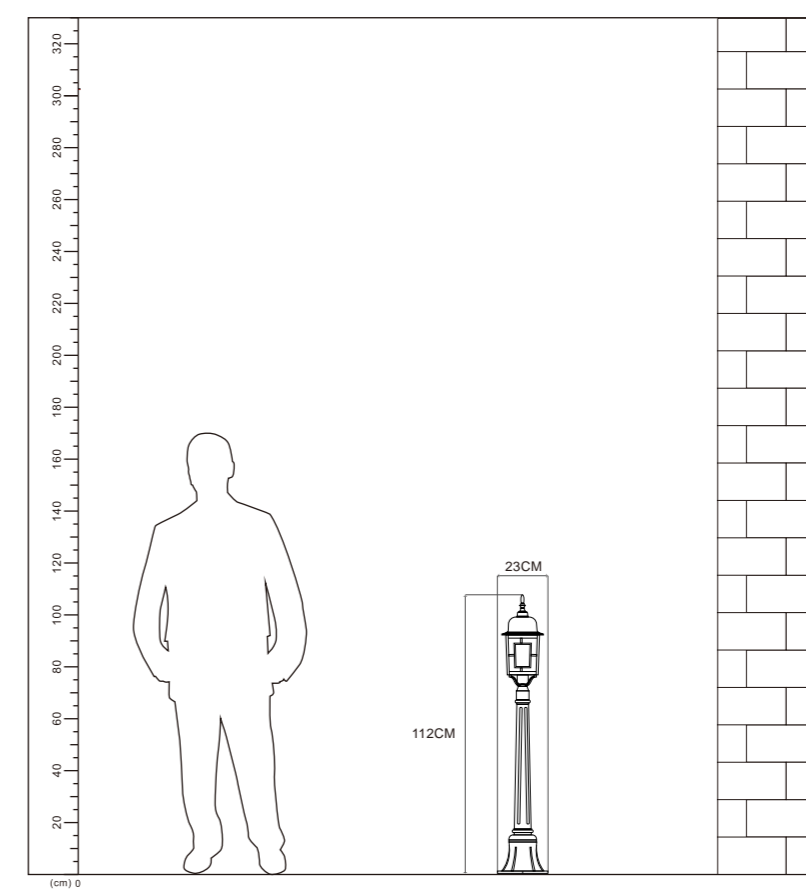

Model
A093-G

Input:
AC100-240V
50/60Hz

Socket:
1*E27 MAX 40W

Installation:
Ground

IP65

Color:Black