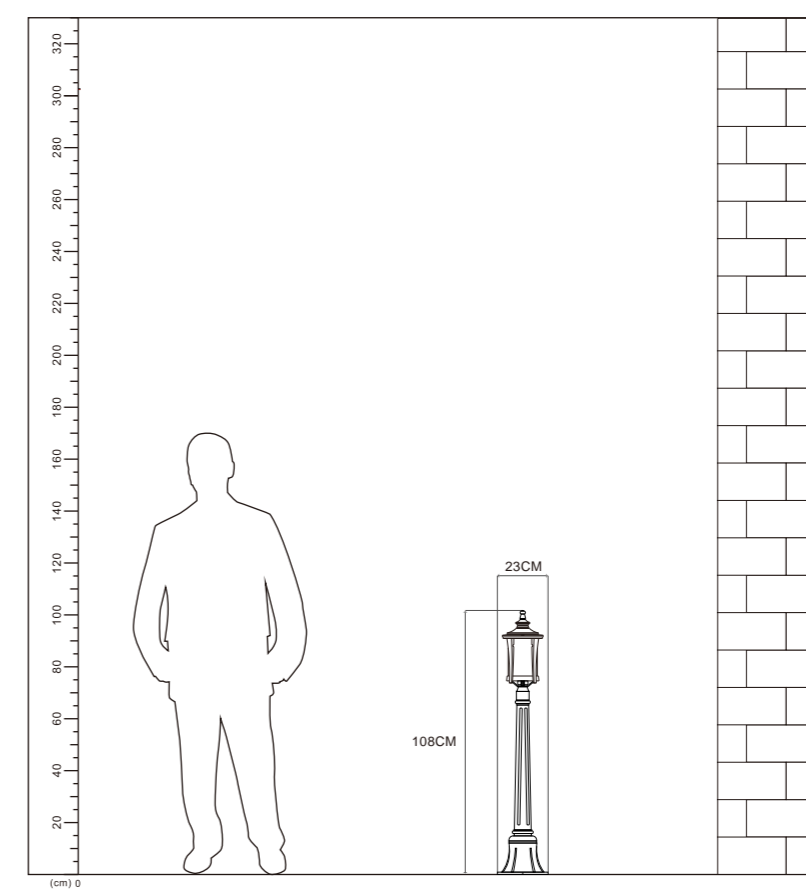

Model
H067-G

Input:
AC100-240V
50/60Hz

Socket:
1*E27 MAX 40W

Installation:
Ground

IP65

Color:Black