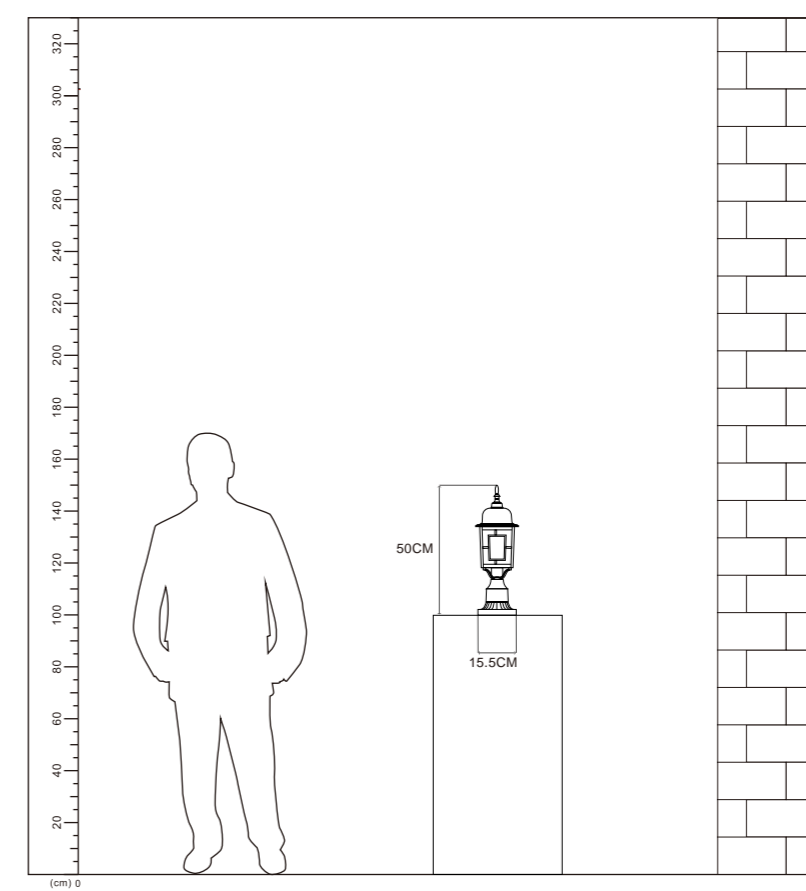

Model
A093-S

Input:
AC100-240V
50/60Hz

Socket:
1*E27 MAX 40W

Installation:
Pillar

IP65

Color:Black