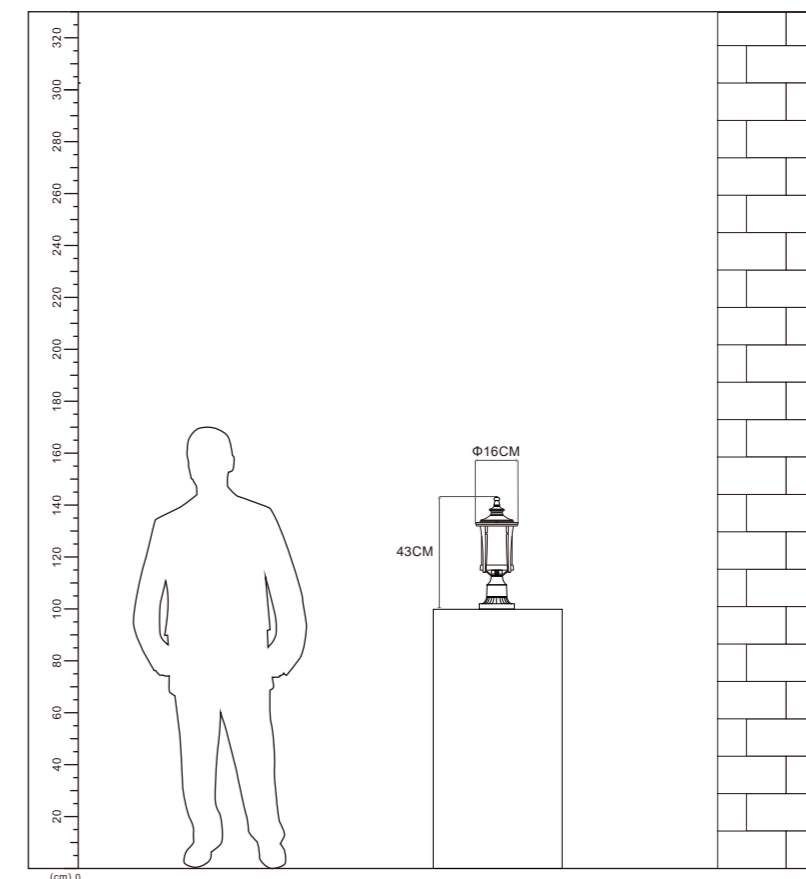

Model
H067-S

Input:
AC100-240V
50/60Hz

Socket:
1*E27 MAX 40W

Installation:
Pillar

IP65

Color:Black

ta:50°C

Model
9047-S