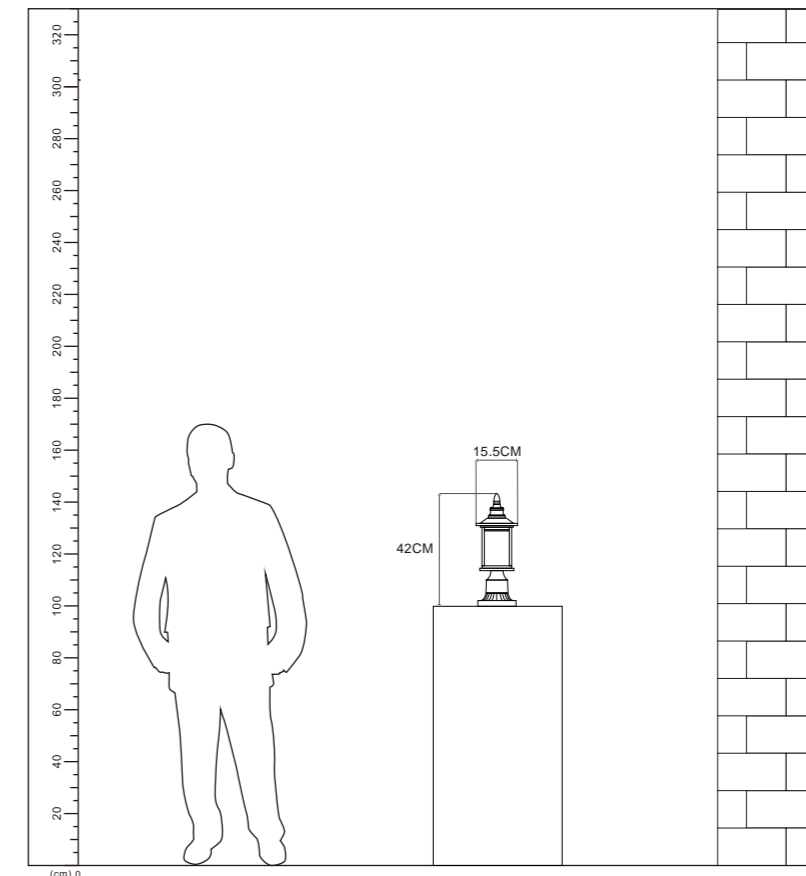

Model
9047-S

Input:
AC100-240V
50/60Hz

Socket:
1*E27 MAX 40W

Installation:
Pillar

IP65

Color:Black