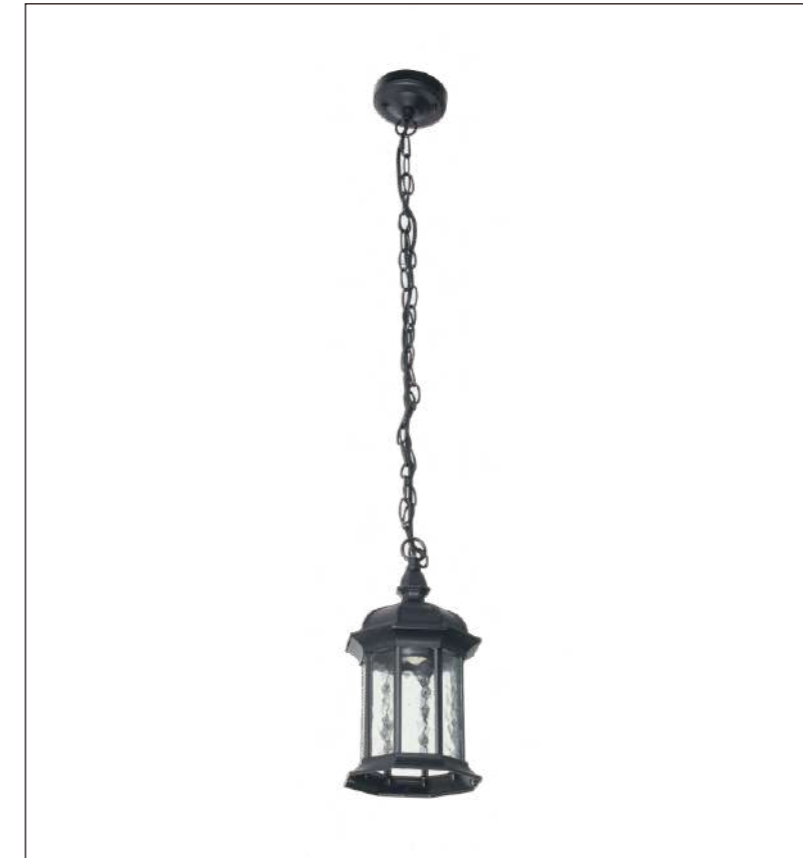

Model
1008-D

Input:
AC100-240V
50/60Hz

Socket:
1*E27 MAX 40W

Installation:
Ceiling

IP65

Color:Black