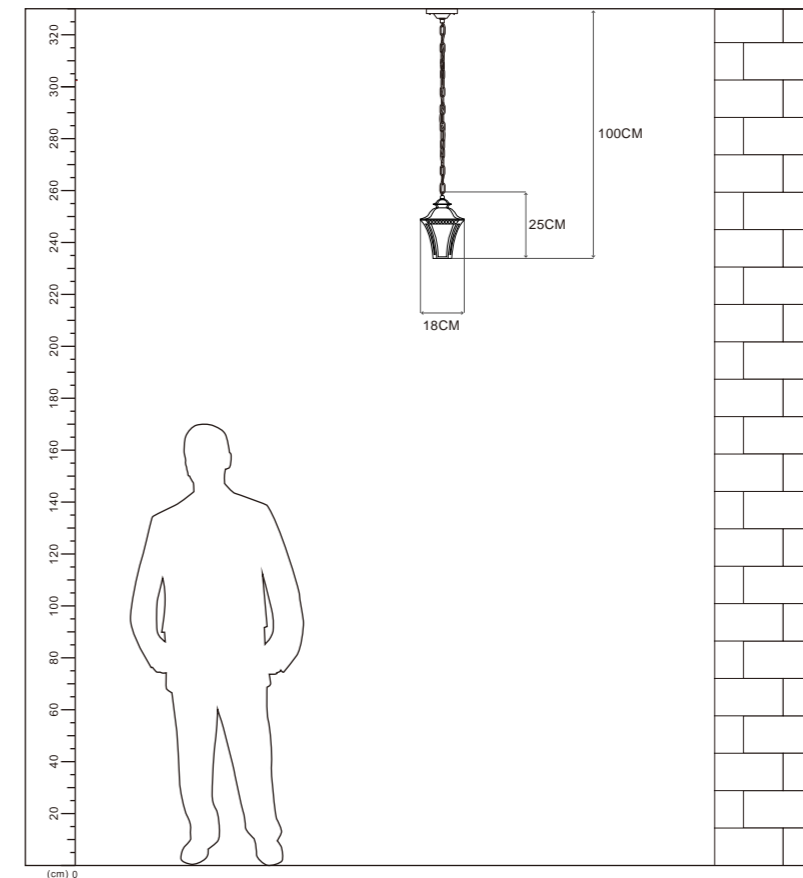

Model
H-4012

Input:
AC100-240V
50/60Hz

Socket:
1*E27 MAX 40W

Installation:
Ceiling

IP65

Color:Black

ta:50°C

Model
1008-D