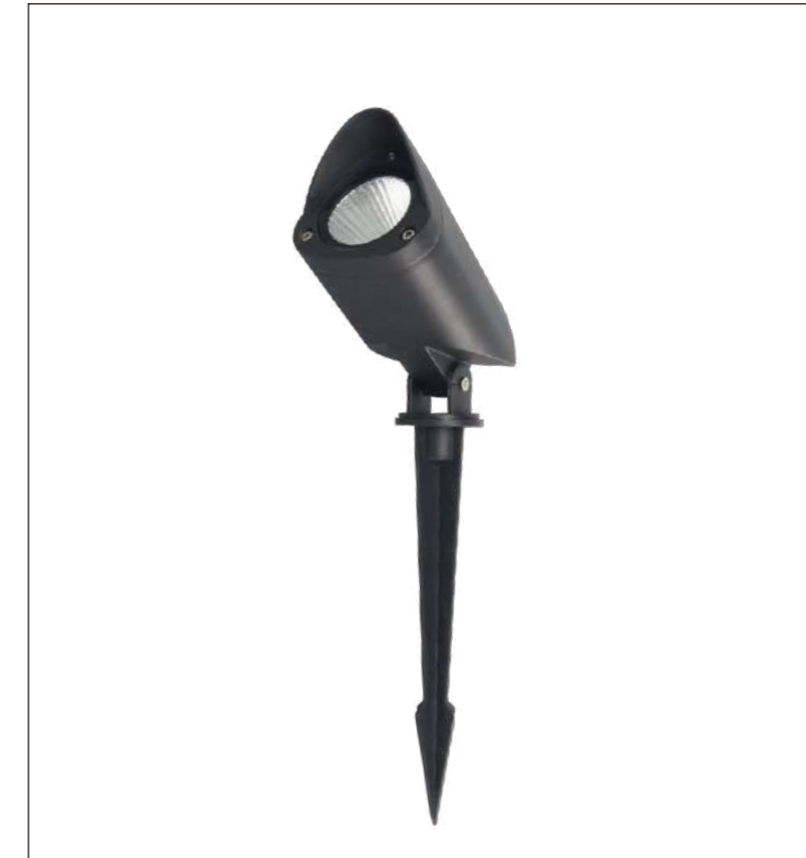

ta:50°C

Model
SPOS00-10W-GREEN

Input:
AC220-240V
50/60Hz

Power:10W

CCT:Green

Ra≥80

Installation:
Ground

IP65