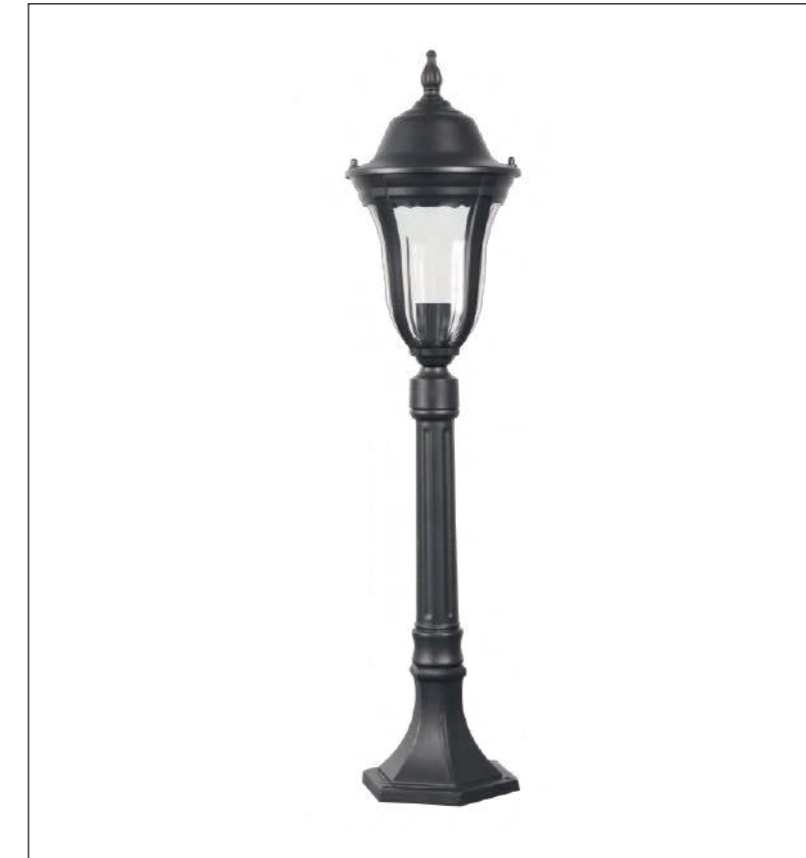

Model
L3037

Input:
AC100-240V
50/60Hz

Socket:
1*E27 MAX 40W

Installation:
Ground

IP65

Color:Black

ta:50°C